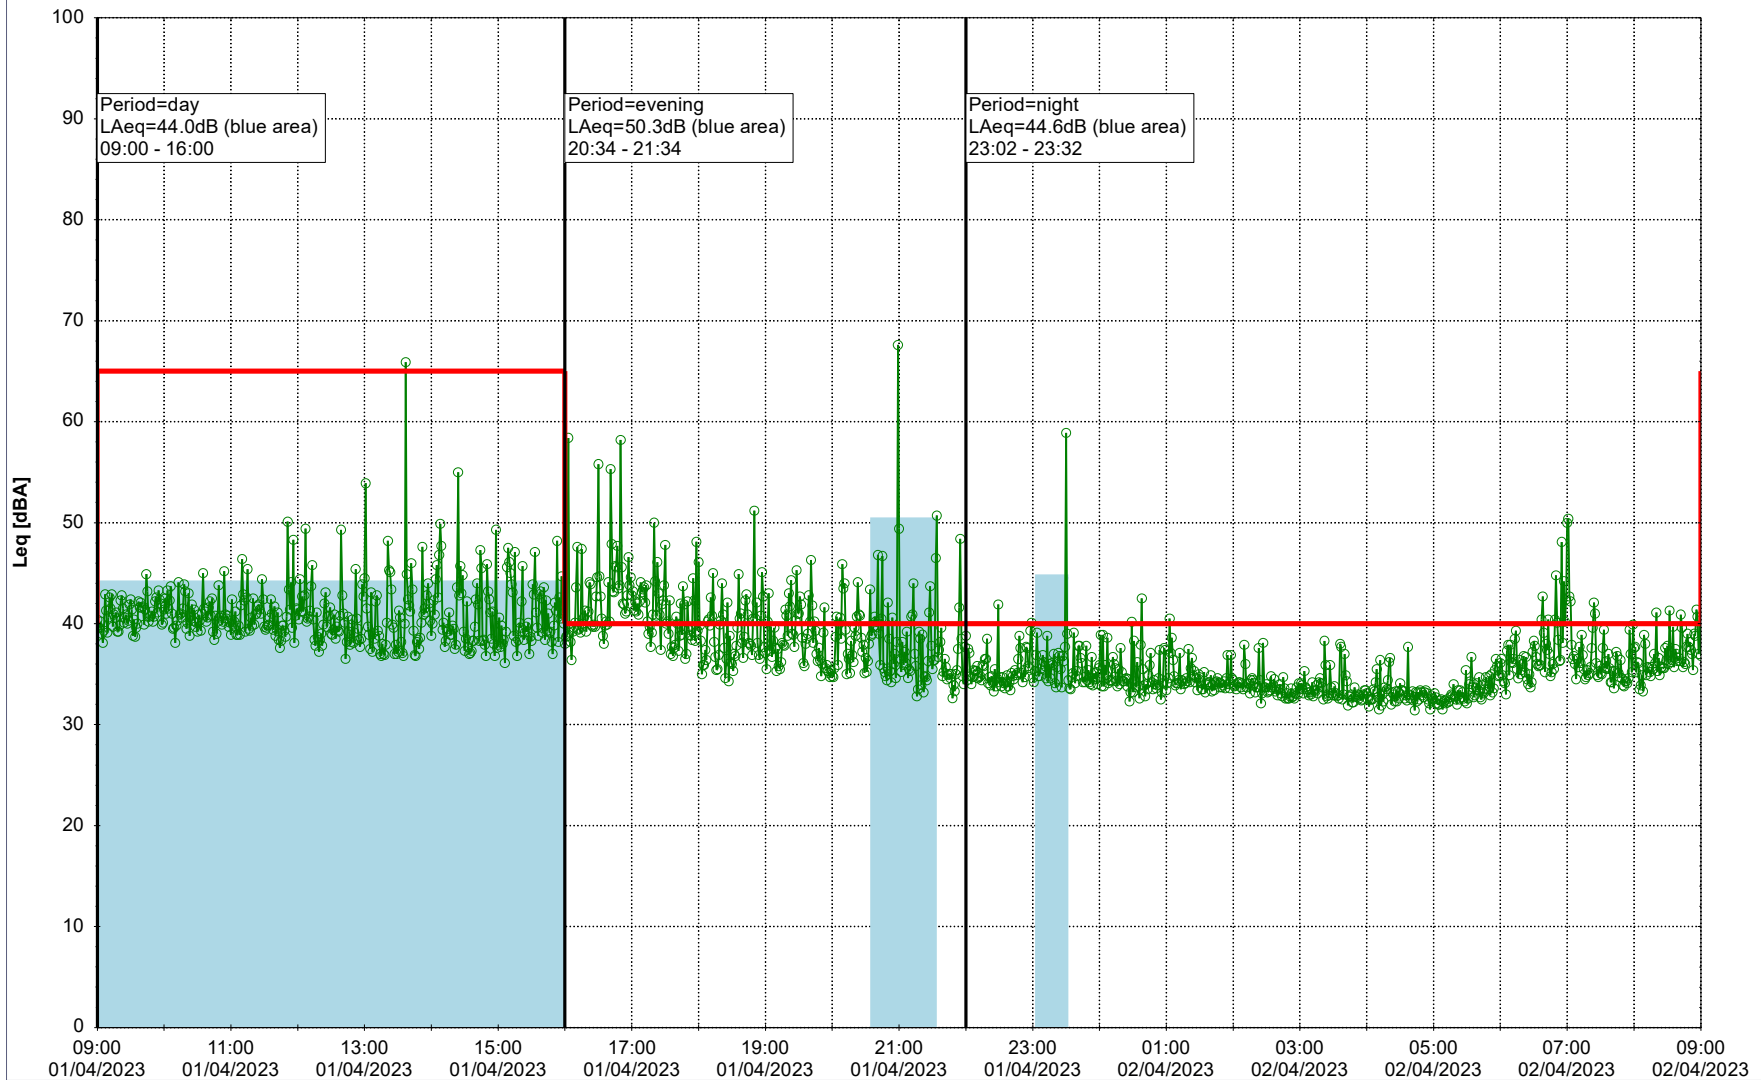

...

Noise Time Related Diagram

31/03/2023
01/04/2023

○○○○ EBR-OVK_NS02

Project: Kronos Sydhavnen
Construction: Enghave Brygge
Location: N-V

Plan View

EBR-OVK_NS02

Remarks

...

Noise Time Related Diagram

01/04/2023
02/04/2023

○○○○ EBR-OVK_NS02

Project: Kronos Sydhavnen
Construction: Enghave Brygge
Location: N-V

Plan View

Remarks

...