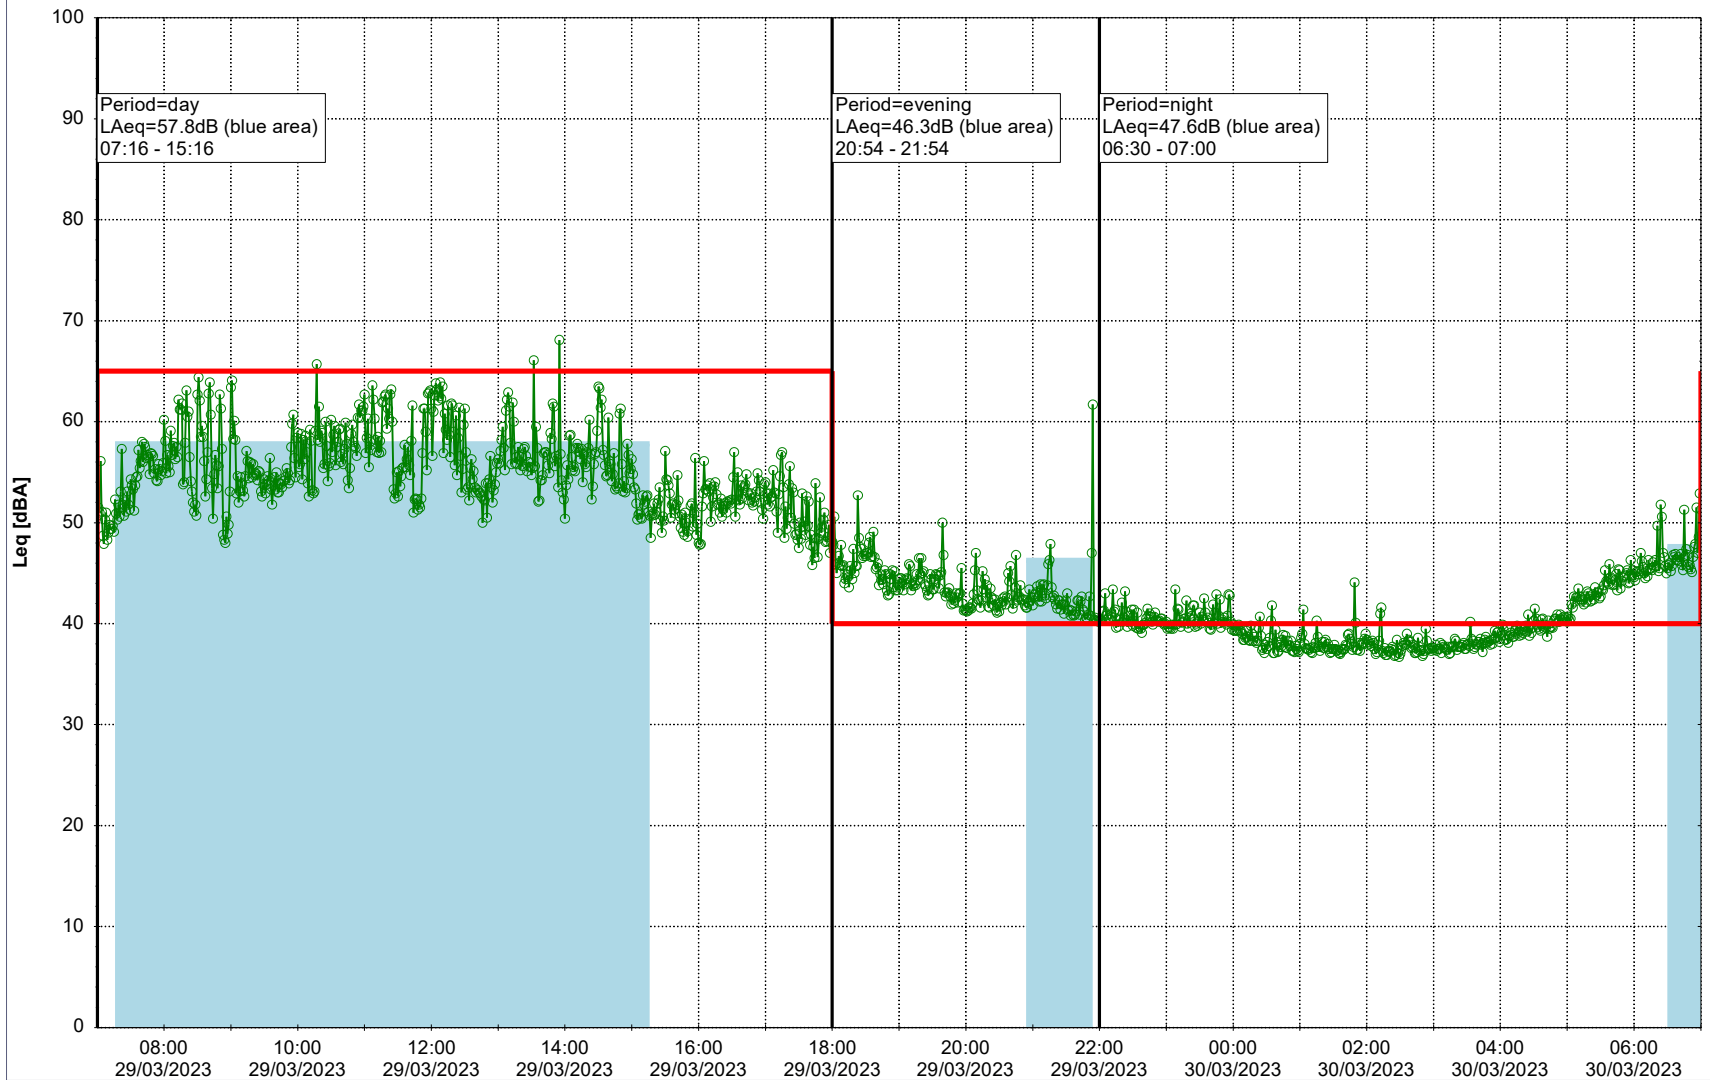

Plan View

Remarks

...

Noise Time Related Diagram

29/03/2023
30/03/2023

○○○ EBR-OVK_NS02

Project: Kronos Sydhavnen
Construction: Enghave Brygge
Location: N-V

Plan View

Remarks

...

Noise Time Related Diagram

30/03/2023
31/03/2023

○○○ EBR-OVK_NS02

Project: Kronos Sydhavnen
Construction: Enghave Brygge
Location: N-V

Plan View

Remarks