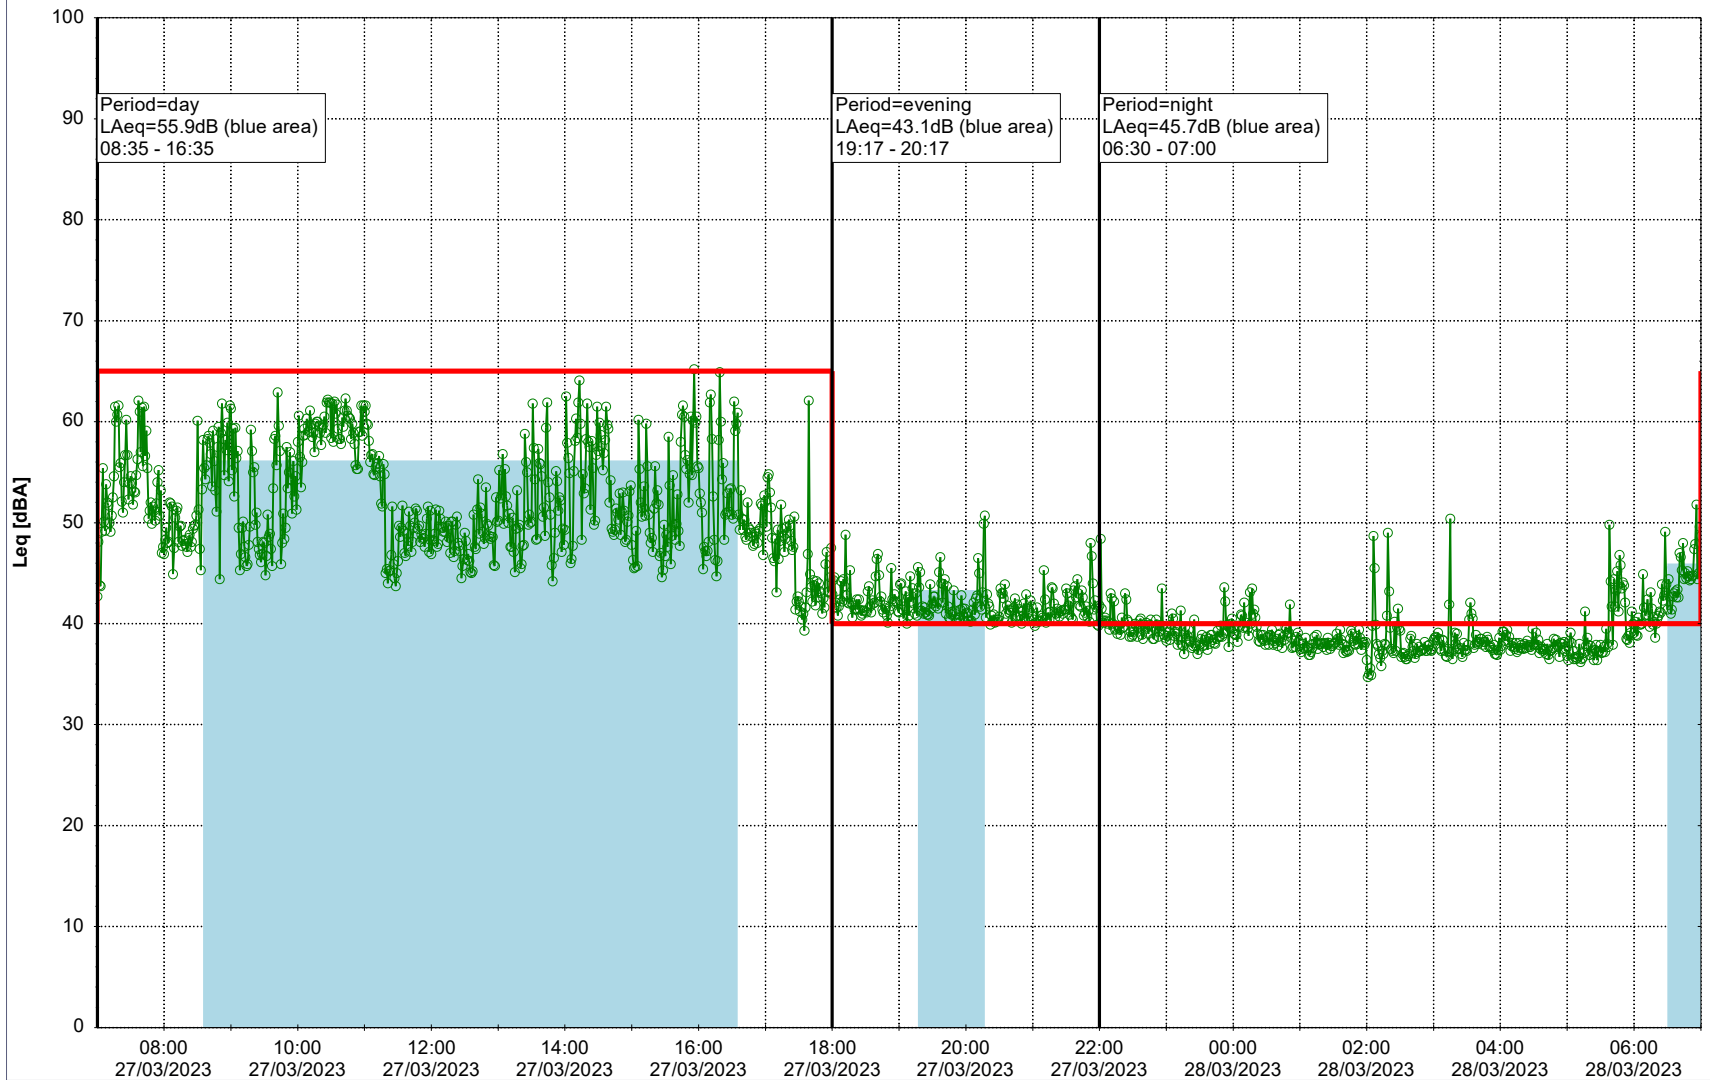

Project: Kronos Sydhavnen
Construction: Enghave Brygge
Location: N-V

Plan View

Remarks

...

Noise Time Related Diagram

27/03/2023
28/03/2023

○○○ EBR-OVK_NS02

Project: Kronos Sydhavnen
Construction: Enghave Brygge
Location: N-V

Plan View

EBR-OVK_NS02

Remarks

...

Noise Time Related Diagram

28/03/2023
29/03/2023

○○○ EBR-OVK_NS02

Project: Kronos Sydhavnen
Construction: Enghave Brygge
Location: N-V

Plan View

Remarks

...

Noise Time Related Diagram

29/03/2023
30/03/2023

○○○ EBR-OVK_NS02

Project: Kronos Sydhavnen
Construction: Enghave Brygge
Location: N-V

Plan View

Remarks

...

Noise Time Related Diagram

30/03/2023
31/03/2023

○○○ EBR-OVK_NS02

Project: Kronos Sydhavnen
Construction: Enghave Brygge
Location: N-V

Plan View

Remarks