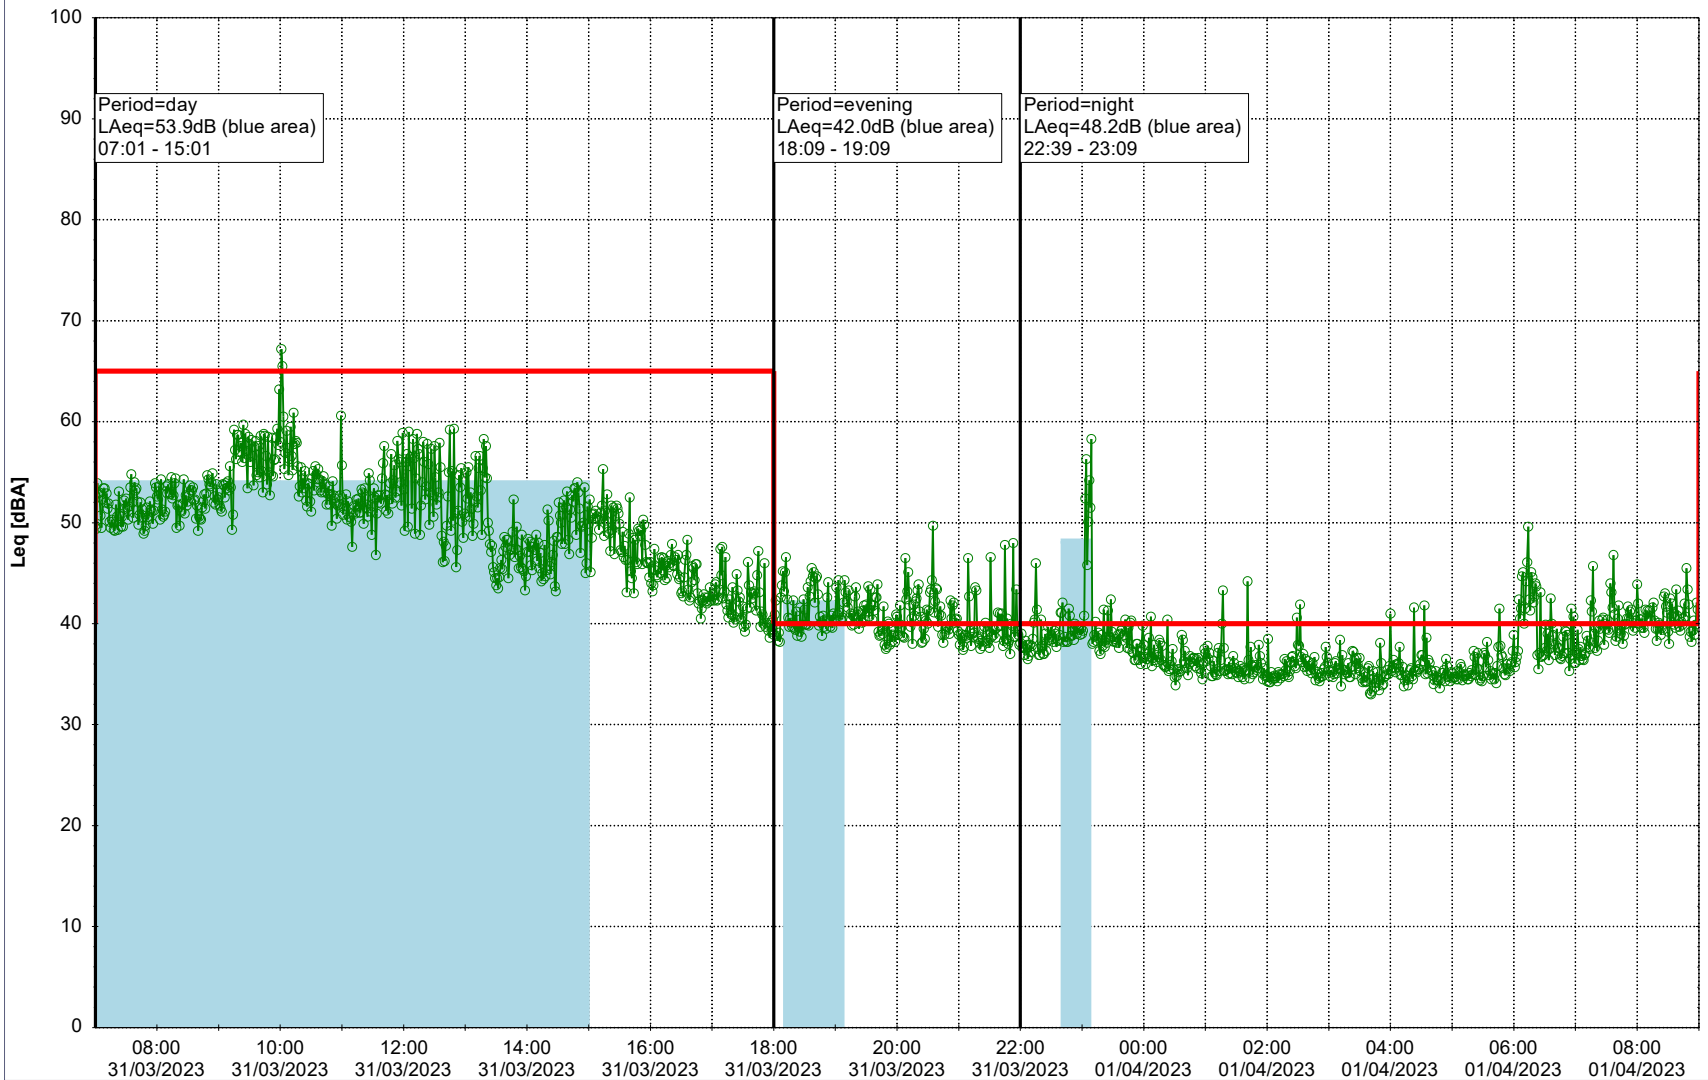

Remarks

...

Noise Time Related Diagram

30/03/2023
31/03/2023

○○○ EBR-OVK_NS02

Project: Kronos Sydhavnen
Construction: Enghave Brygge
Location: N-V

Plan View

Remarks

...

Noise Time Related Diagram

31/03/2023
01/04/2023

○○○○ EBR-OVK_NS02

Project: Kronos Sydhavnen
Construction: Enghave Brygge
Location: N-V

Plan View

EBR-OVK_NS02

Remarks

...

Noise Time Related Diagram

01/04/2023
02/04/2023

○○○○ EBR-OVK_NS02

Project: Kronos Sydhavnen
Construction: Enghave Brygge
Location: N-V

Plan View

Remarks

...