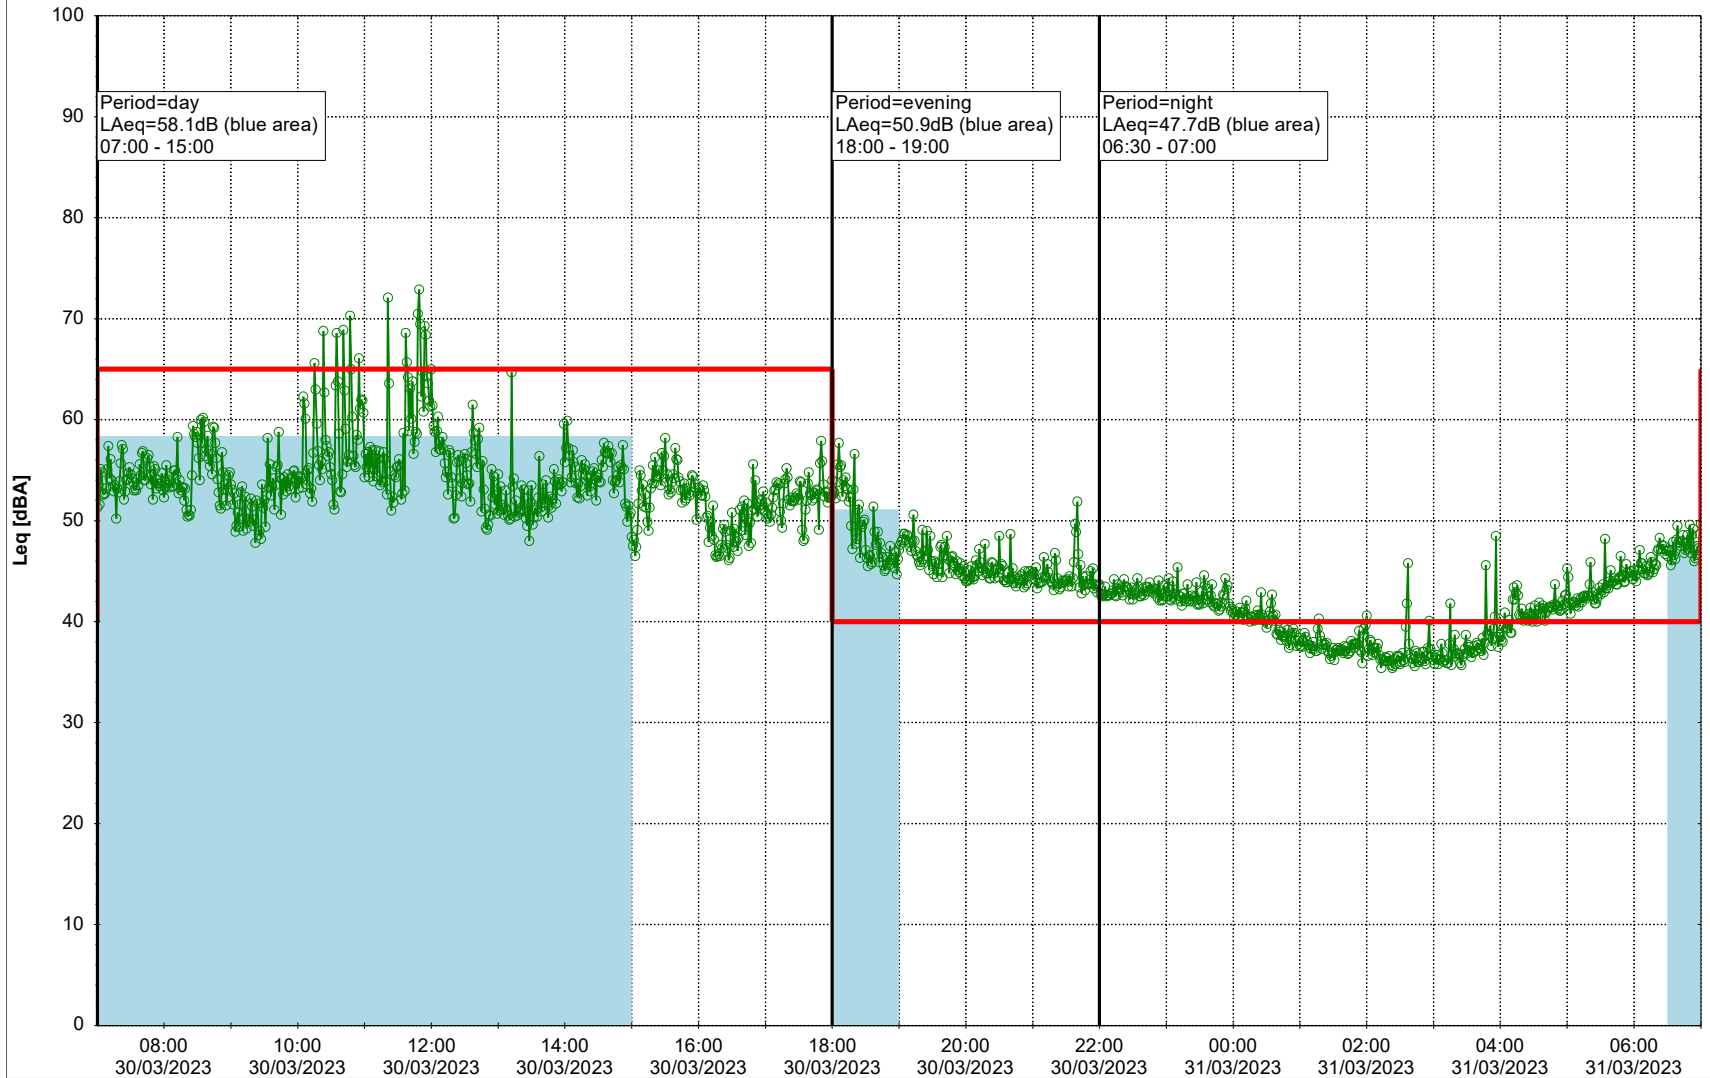

Plan View

Remarks

...

Noise Time Related Diagram

29/03/2023
30/03/2023

○○○ EBR-OVK_NS02

Project: Kronos Sydhavnen
Construction: Enghave Brygge
Location: N-V

Plan View

Remarks

...

Noise Time Related Diagram

30/03/2023
31/03/2023

○○○ EBR-OVK_NS02

Project: Kronos Sydhavnen
Construction: Enghave Brygge
Location: N-V

Plan View

Remarks

...

Noise Time Related Diagram

31/03/2023
01/04/2023

○○○○ EBR-OVK_NS02

Project: Kronos Sydhavnen
Construction: Enghave Brygge
Location: N-V

Plan View

EBR-OVK_NS02

Remarks

...

Noise Time Related Diagram

01/04/2023
02/04/2023

○○○○ EBR-OVK_NS02

Project: Kronos Sydhavnen
Construction: Enghave Brygge
Location: N-V

Plan View

Remarks

...