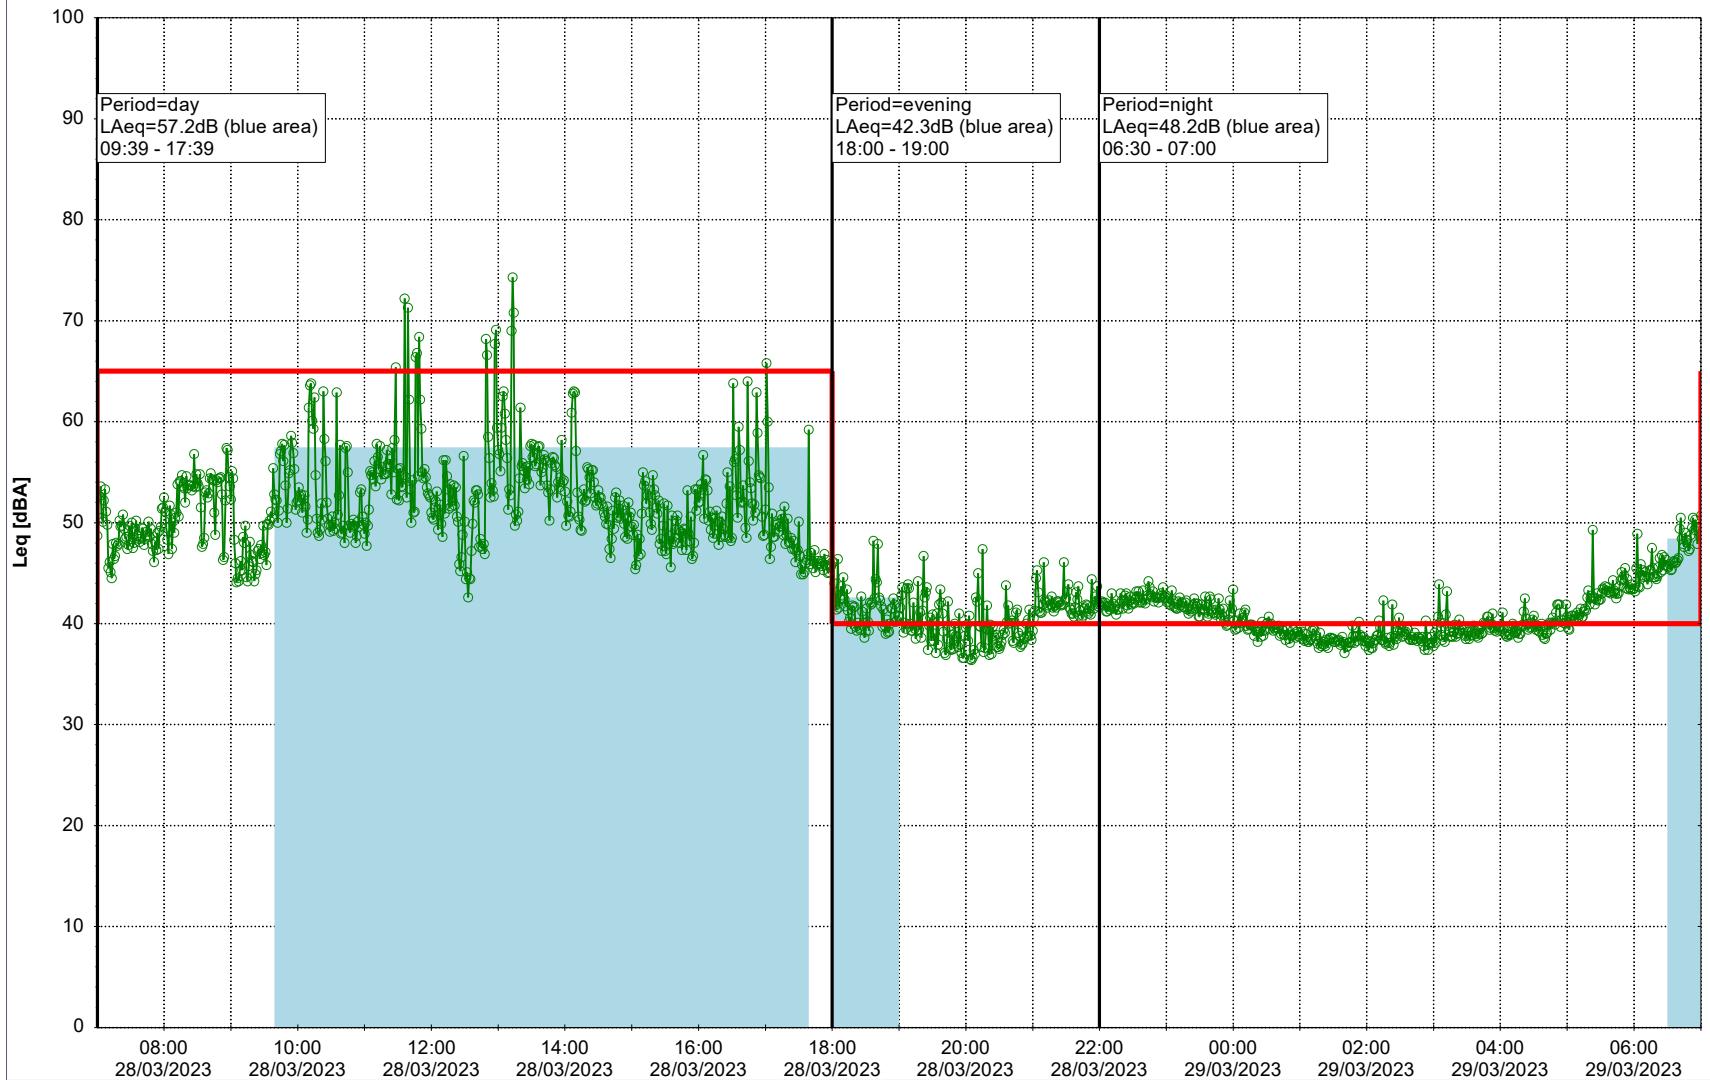

Plan View

EBR-OVK_NS02

Remarks

...

Noise Time Related Diagram

28/03/2023
29/03/2023

○○○ EBR-OVK_NS02

Project: Kronos Sydhavnen
Construction: Enghave Brygge
Location: N-V

Plan View

Remarks

...

Noise Time Related Diagram

29/03/2023
30/03/2023

○○○ EBR-OVK_NS02

Project: Kronos Sydhavnen
Construction: Enghave Brygge
Location: N-V

Plan View