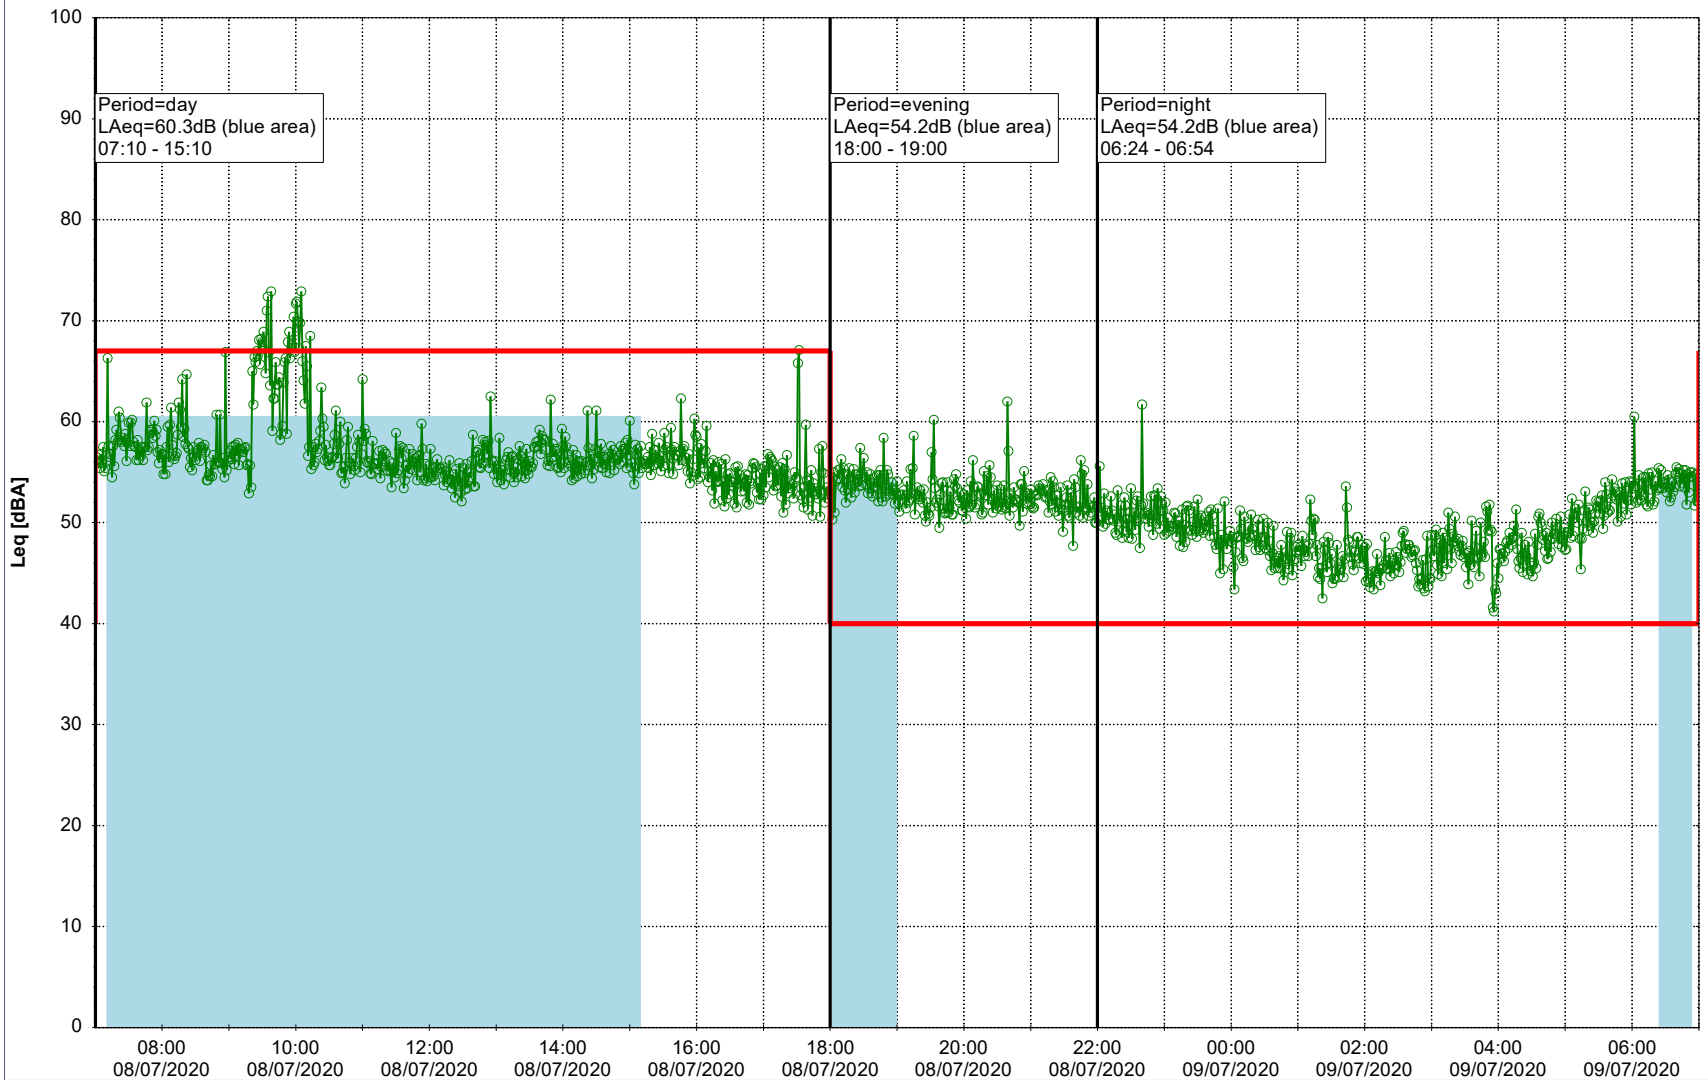

Plan View

0 5 10 15 20 [m]

Remarks

...

Noise Time Related Diagram

08/07/2020
09/07/2020

○○○○ SLU_NS01

Project: Kronos Sydhavnen
Construction: Sluseholmen
Location: N-V

Plan View

0 5 10 15 20 [m]

Remarks

...

Noise Time Related Diagram

09/07/2020
10/07/2020

○○○ SLU_NS01

Project: Kronos Sydhavnen
Construction: Sluseholmen
Location: N-V

Plan View

0 5 10 15 20 [m]

Remarks

...

Noise Time Related Diagram

10/07/2020
11/07/2020

○○○○ SLU_NS01

Project: Kronos Sydhavnen
Construction: Sluseholmen
Location: N-V

Plan View

0 5 10 15 20 [m]

Remarks

...

Noise Time Related Diagram

11/07/2020
12/07/2020

○○○○ SLU_NS01

Project: Kronos Sydhavnen
Construction: Sluseholmen
Location: N-V