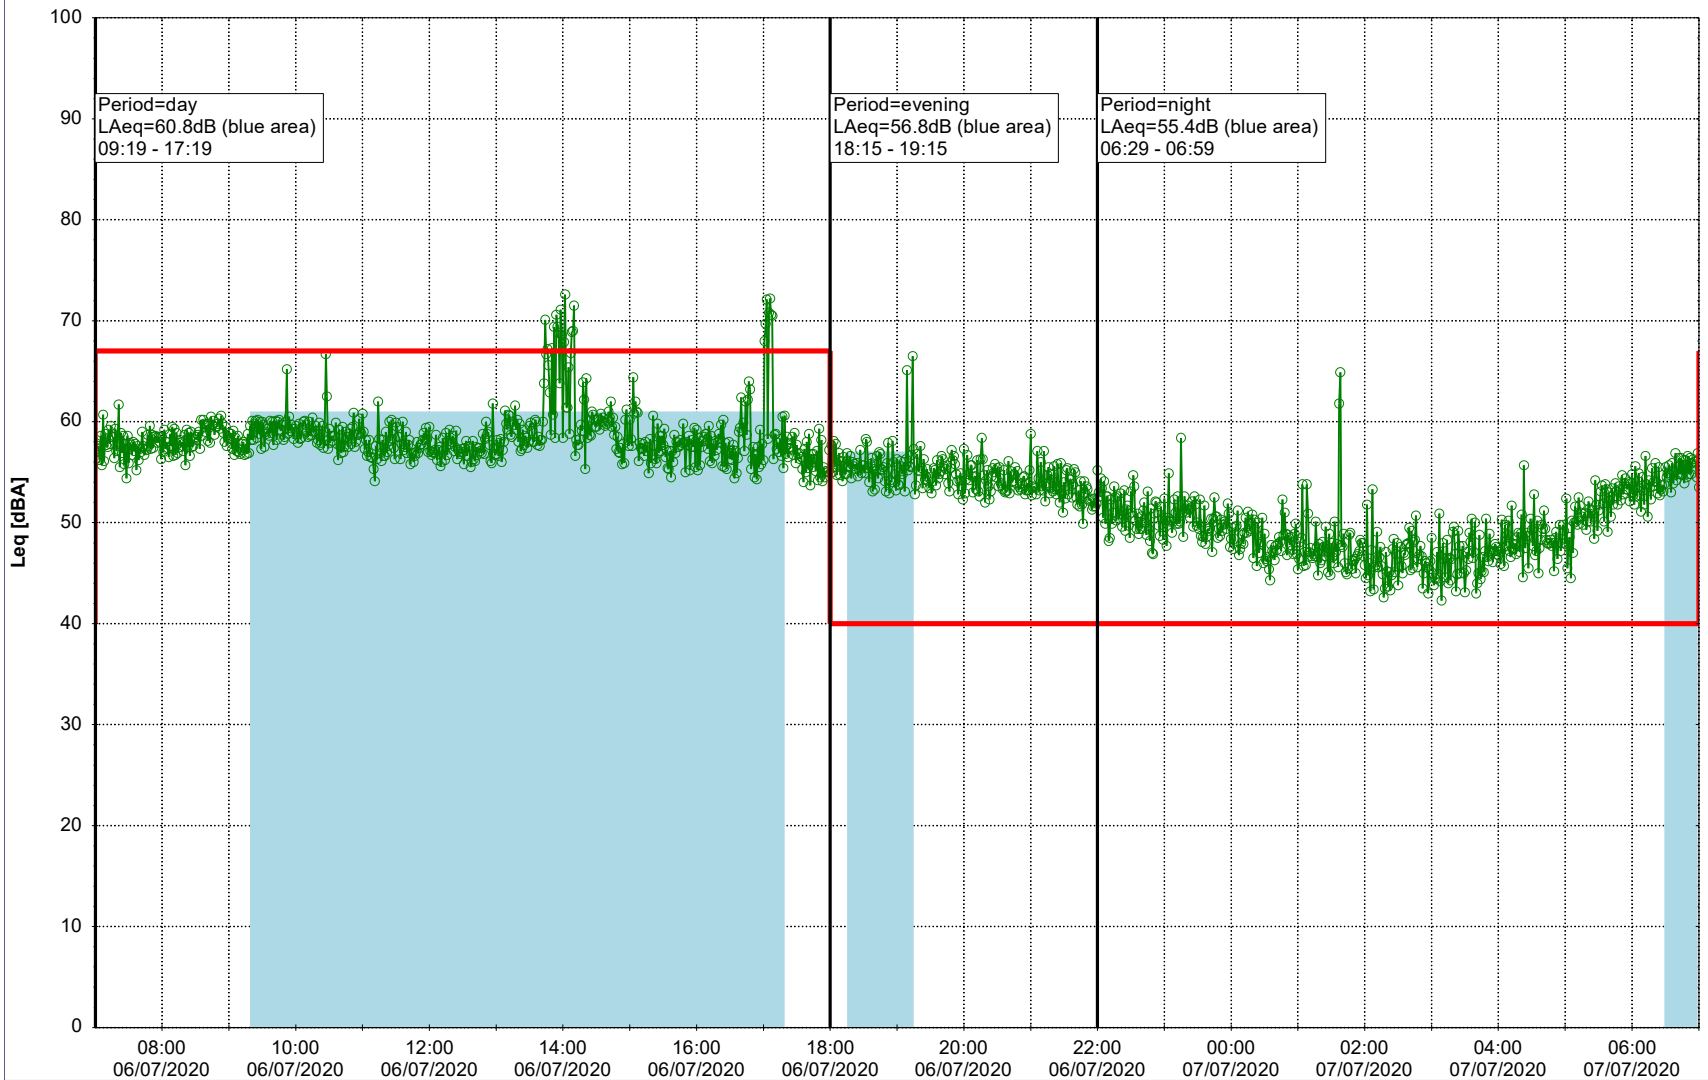

Project: Kronos Sydhavnen
Construction: Sluseholmen
Location: N-V

Plan View

Remarks

...

Noise Time Related Diagram

06/07/2020
07/07/2020

○○○○ SLU_NS01

Project: Kronos Sydhavnen
Construction: Sluseholmen
Location: N-V

Plan View

0 5 10 15 20 [m]

Remarks

...

Noise Time Related Diagram

07/07/2020
08/07/2020

○○○○ SLU_NS01

Project: Kronos Sydhavnen
Construction: Sluseholmen
Location: N-V

Plan View

0 5 10 15 20 [m]

Remarks

...

Noise Time Related Diagram

08/07/2020
09/07/2020

○○○○ SLU_NS01

Project: Kronos Sydhavnen
Construction: Sluseholmen
Location: N-V

Plan View

0 5 10 15 20 [m]

Remarks

...

Noise Time Related Diagram

11/07/2020
12/07/2020

○○○○ SLU_NS01

Project: Kronos Sydhavnen
Construction: Sluseholmen
Location: N-V