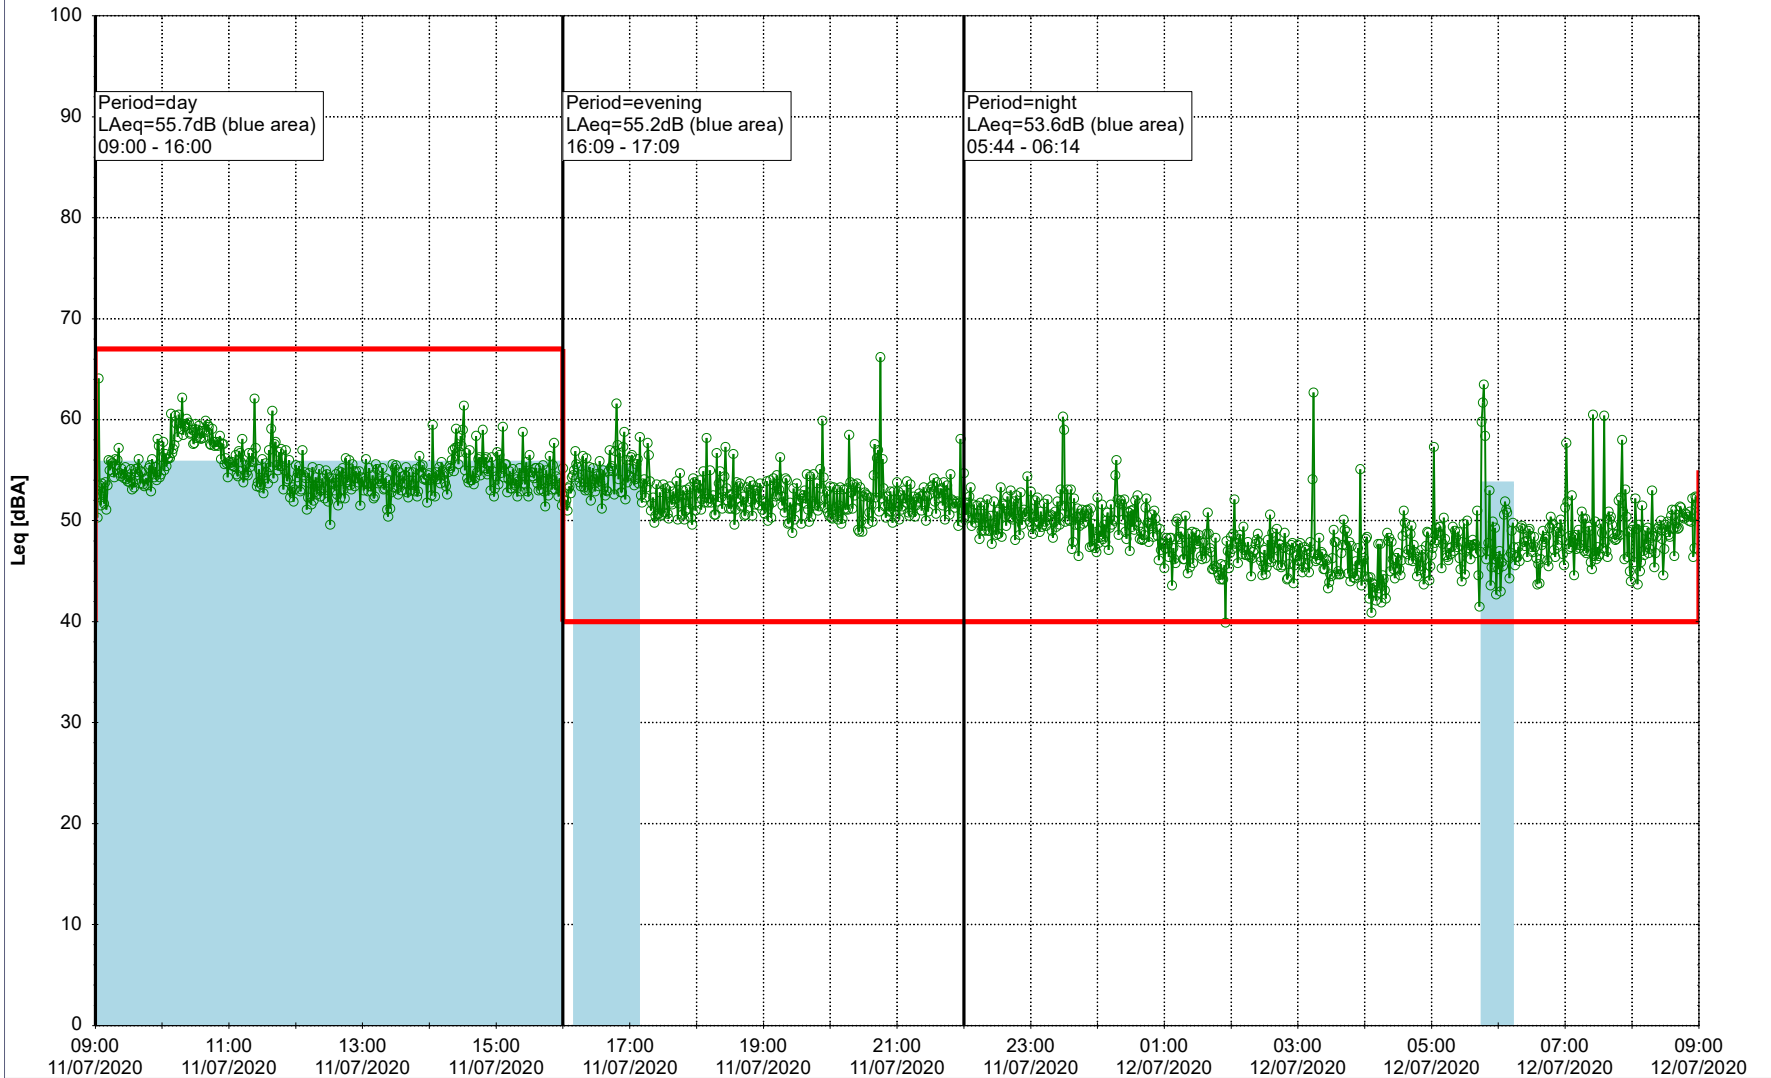

Plan View

0 5 10 15 20 [m]

Remarks

...

Noise Time Related Diagram

10/07/2020
11/07/2020

○○○○ SLU_NS01

Project: Kronos Sydhavnen
Construction: Sluseholmen
Location: N-V

Plan View

0 5 10 15 20 [m]

Remarks

...

Noise Time Related Diagram

11/07/2020
12/07/2020

○○○○ SLU_NS01

Project: Kronos Sydhavnen
Construction: Sluseholmen
Location: N-V

Plan View

0 5 10 15 20 [m]

Remarks

...

Noise Time Related Diagram

12/07/2020
13/07/2020

○○○○ SLU_NS01