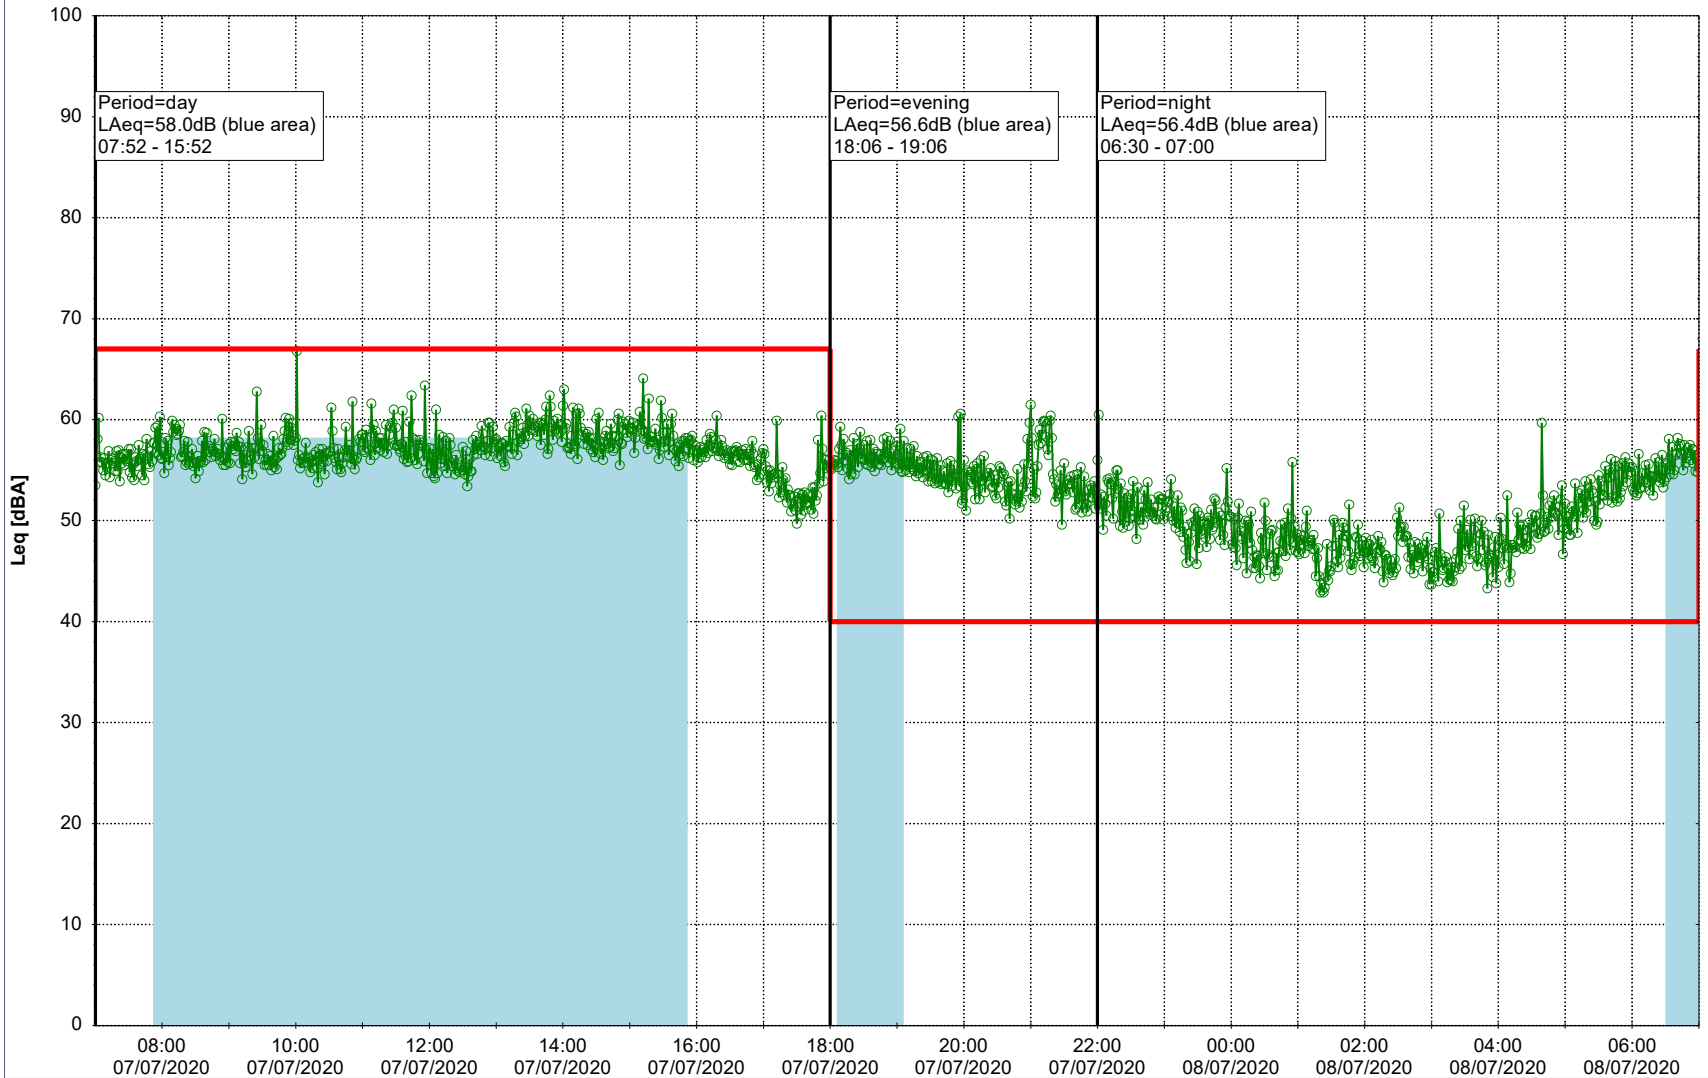

Plan View

0 5 10 15 20 [m]

Remarks

...

Noise Time Related Diagram

07/07/2020
08/07/2020

○○○○ SLU_NS01

Project: Kronos Sydhavnen
Construction: Sluseholmen
Location: N-V

Plan View

0 5 10 15 20 [m]

Remarks

...

Noise Time Related Diagram

08/07/2020
09/07/2020

○○○○ SLU_NS01

Project: Kronos Sydhavnen
Construction: Sluseholmen
Location: N-V

Plan View

0 5 10 15 20 [m]

Remarks

...

Noise Time Related Diagram

09/07/2020
10/07/2020

○○○ SLU_NS01

Project: Kronos Sydhavnen
Construction: Sluseholmen
Location: N-V

Plan View

0 5 10 15 20 [m]

Remarks

...

Noise Time Related Diagram

11/07/2020
12/07/2020

○○○○ SLU_NS01

Project: Kronos Sydhavnen
Construction: Sluseholmen
Location: N-V