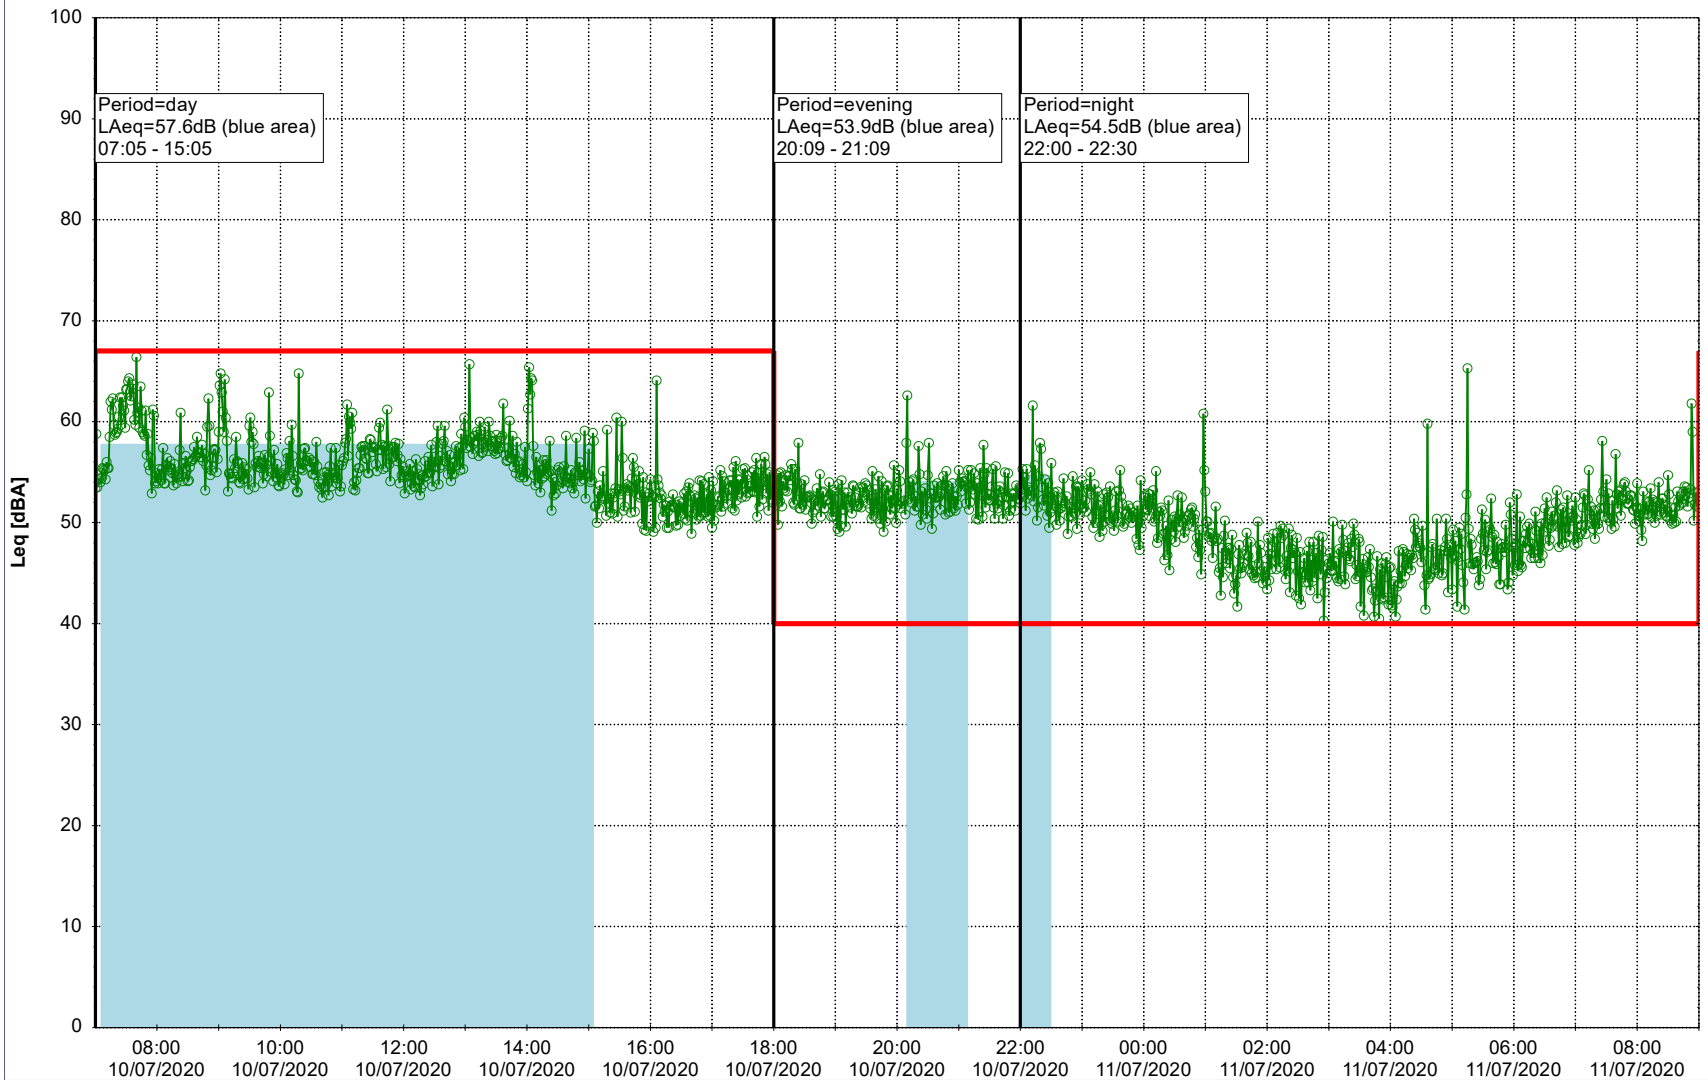

Plan View

0 5 10 15 20 [m]

Remarks

...

Noise Time Related Diagram

09/07/2020
10/07/2020

○○○ SLU_NS01

Project: Kronos Sydhavnen
Construction: Sluseholmen
Location: N-V

Plan View

0 5 10 15 20 [m]

Remarks

...

Noise Time Related Diagram

10/07/2020
11/07/2020

○○○○ SLU_NS01

Project: Kronos Sydhavnen
Construction: Sluseholmen
Location: N-V

Plan View

0 5 10 15 20 [m]

Remarks

...

Noise Time Related Diagram

11/07/2020
12/07/2020

○○○○ SLU_NS01

Project: Kronos Sydhavnen
Construction: Sluseholmen
Location: N-V

Plan View

0 5 10 15 20 [m]

Remarks

...

Noise Time Related Diagram

12/07/2020
13/07/2020

○○○○ SLU_NS01