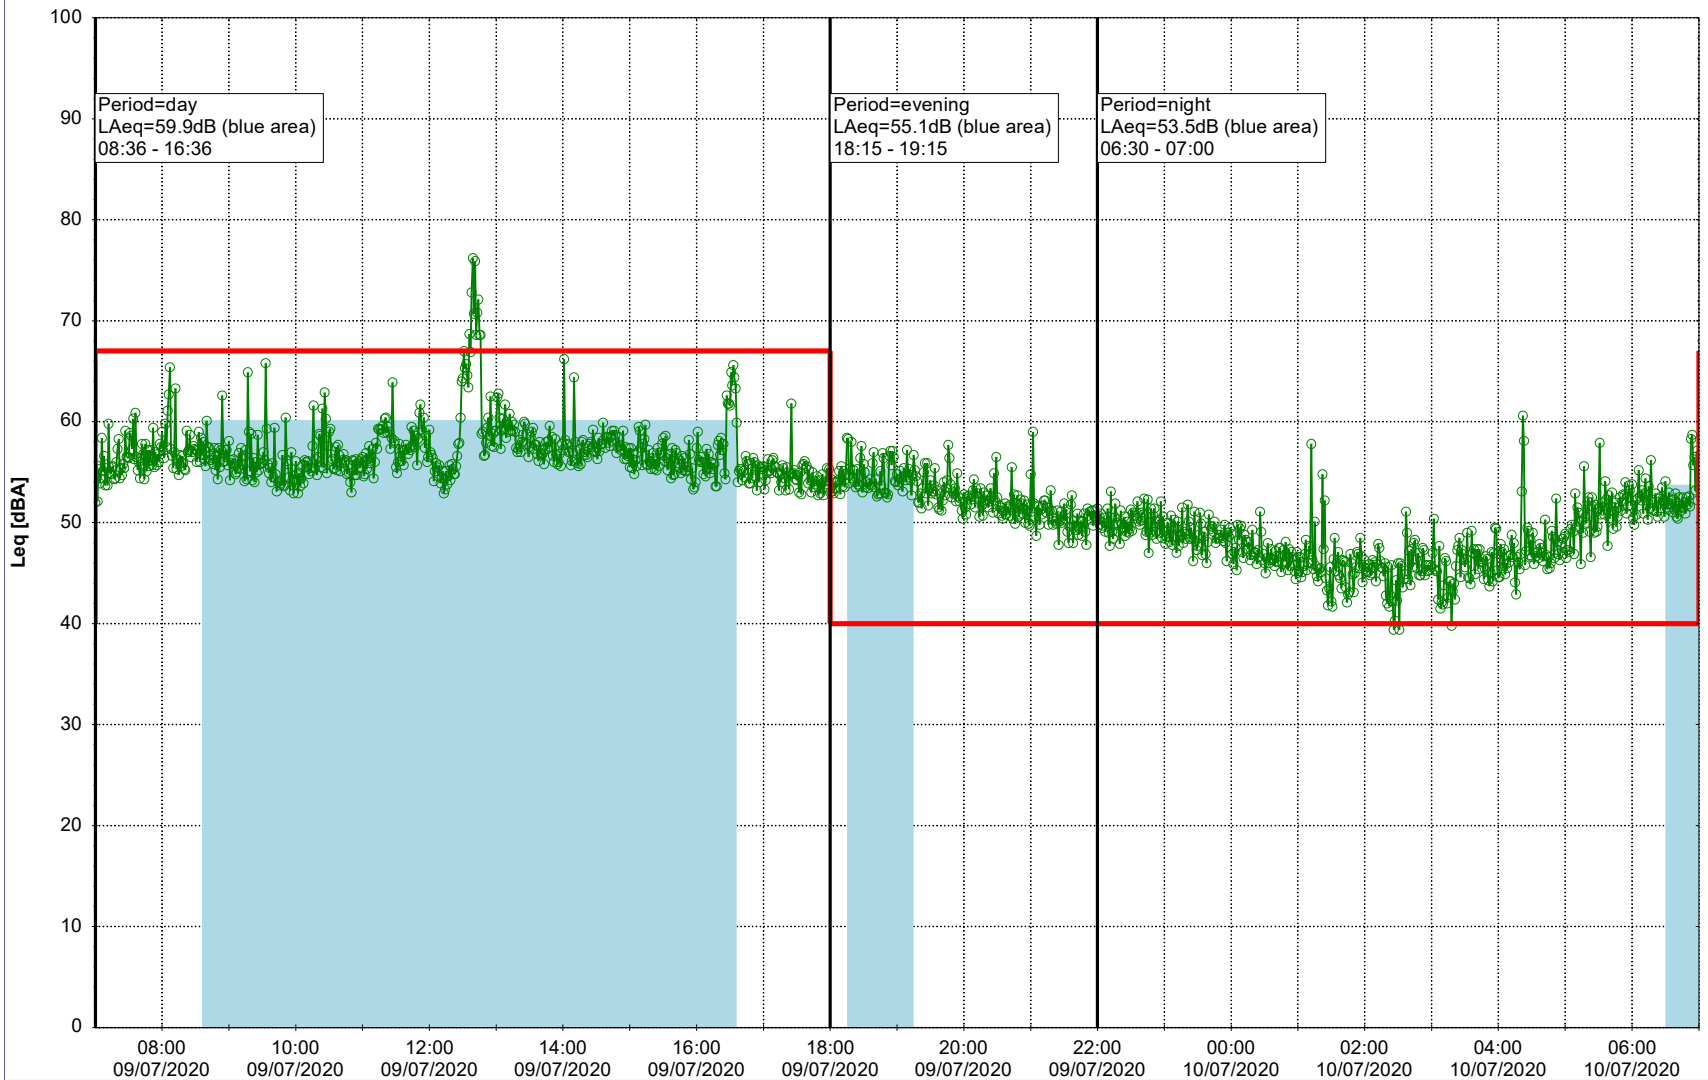

Plan View

0 5 10 15 20 [m]

Remarks

...

Noise Time Related Diagram

09/07/2020
10/07/2020

○○○ SLU_NS01

Project: Kronos Sydhavnen
Construction: Sluseholmen
Location: N-V

Plan View

0 5 10 15 20 [m]

Remarks

...

Noise Time Related Diagram

10/07/2020
11/07/2020

○○○○ SLU_NS01

Project: Kronos Sydhavnen
Construction: Sluseholmen
Location: N-V

Plan View

0 5 10 15 20 [m]

Remarks

...

Noise Time Related Diagram

11/07/2020
12/07/2020

○○○○ SLU_NS01

Project: Kronos Sydhavnen
Construction: Sluseholmen
Location: N-V