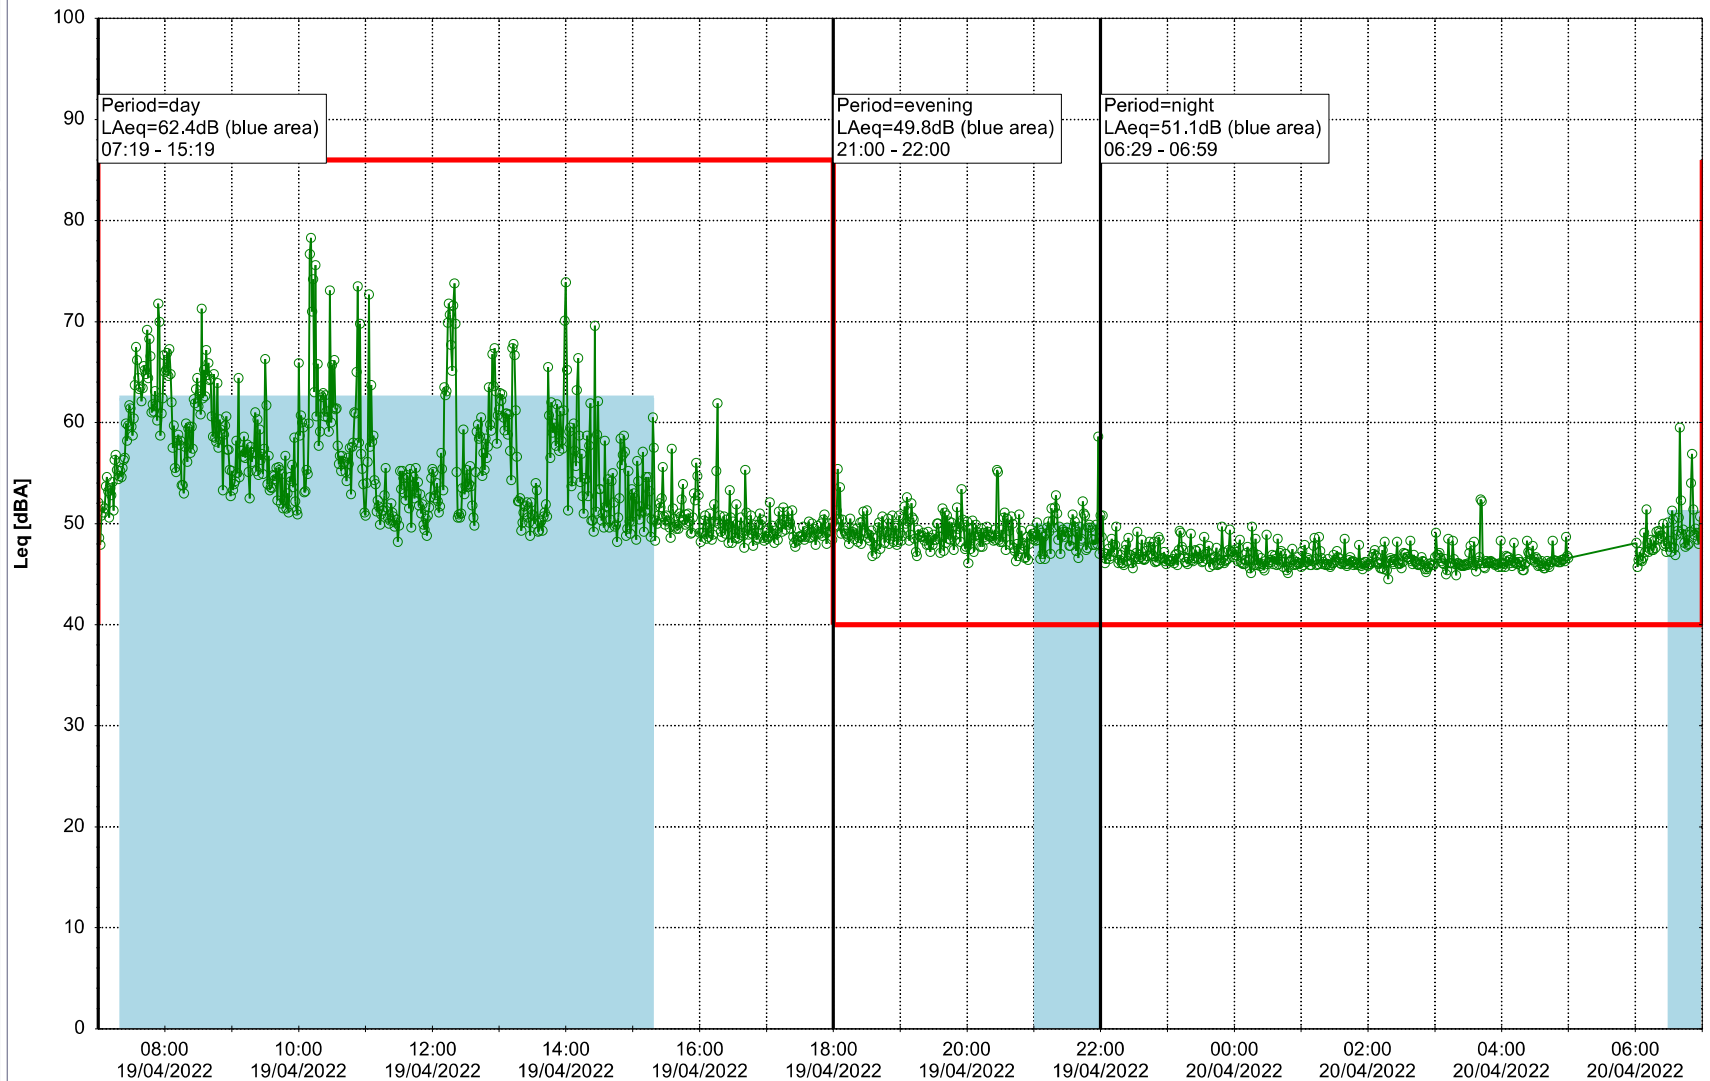

Plan View

Remarks

...

Noise Time Related Diagram

19/04/2022
20/04/2022

○○○○ MOP_NS01

Project: Kronos Sydhavnen
Construction: Mozarts Plads
Location: N-V

20/04/2022
21/04/2022

Plan View

Remarks

...

Noise Time Related Diagram

○○○○ MOP_NS01

Project: Kronos Sydhavnen
Construction: Mozarts Plads
Location: N-V

Plan View

Remarks