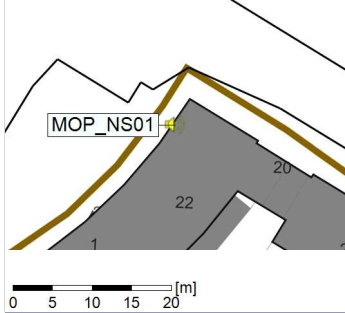

Noise Time Related Diagram

22/04/2022
23/04/2022

○○○○ MOP_NS01

Project: Kronos Sydhavnen
Construction: Mozarts Plads
Location: N-V

Plan View

Remarks

...

Noise Time Related Diagram