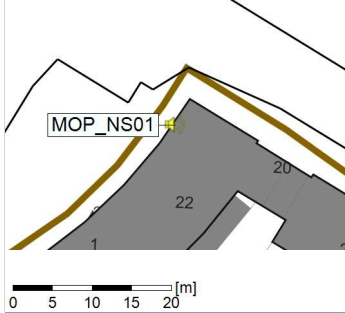

...

Noise Time Related Diagram

21/04/2022
22/04/2022

○○○○ MOP_NS01

Project: Kronos Sydhavnen
Construction: Mozarts Plads
Location: N-V

Plan View

Remarks

...