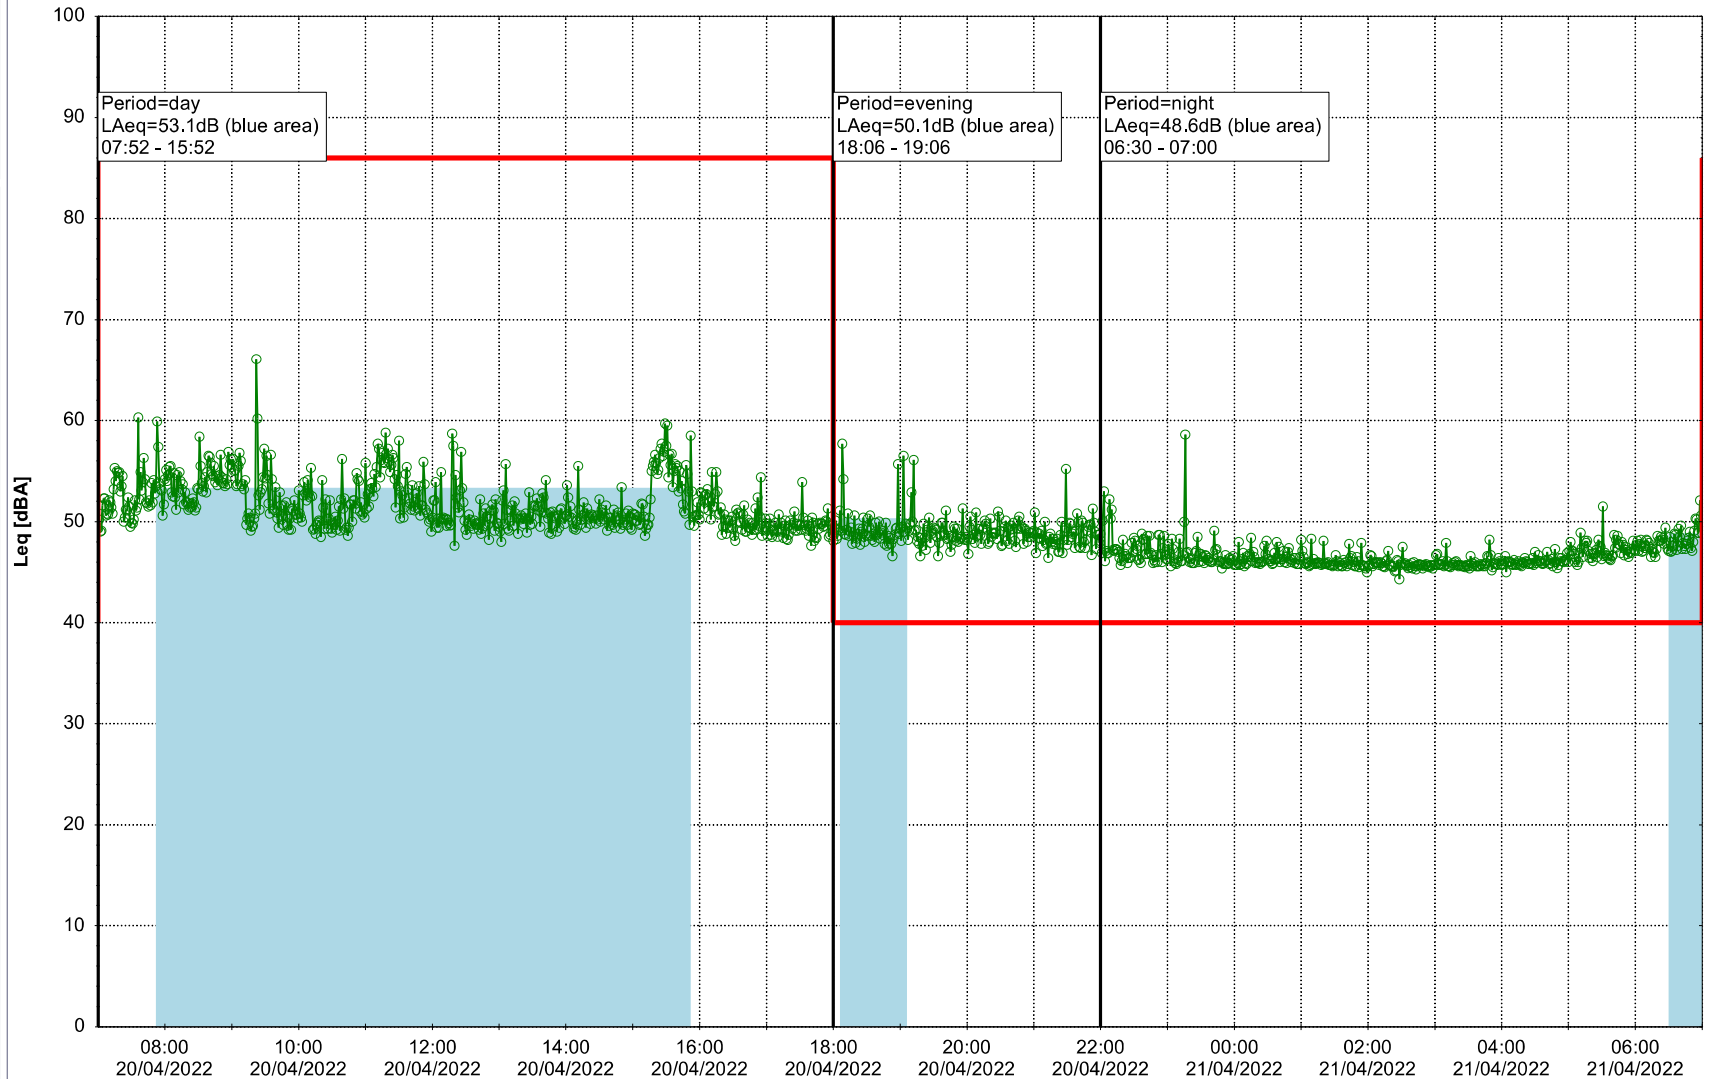

Plan View

Remarks

...

Noise Time Related Diagram

○○○○ MOP_NS01

Project: Kronos Sydhavnen
Construction: Mozarts Plads
Location: N-V

Plan View

Remarks