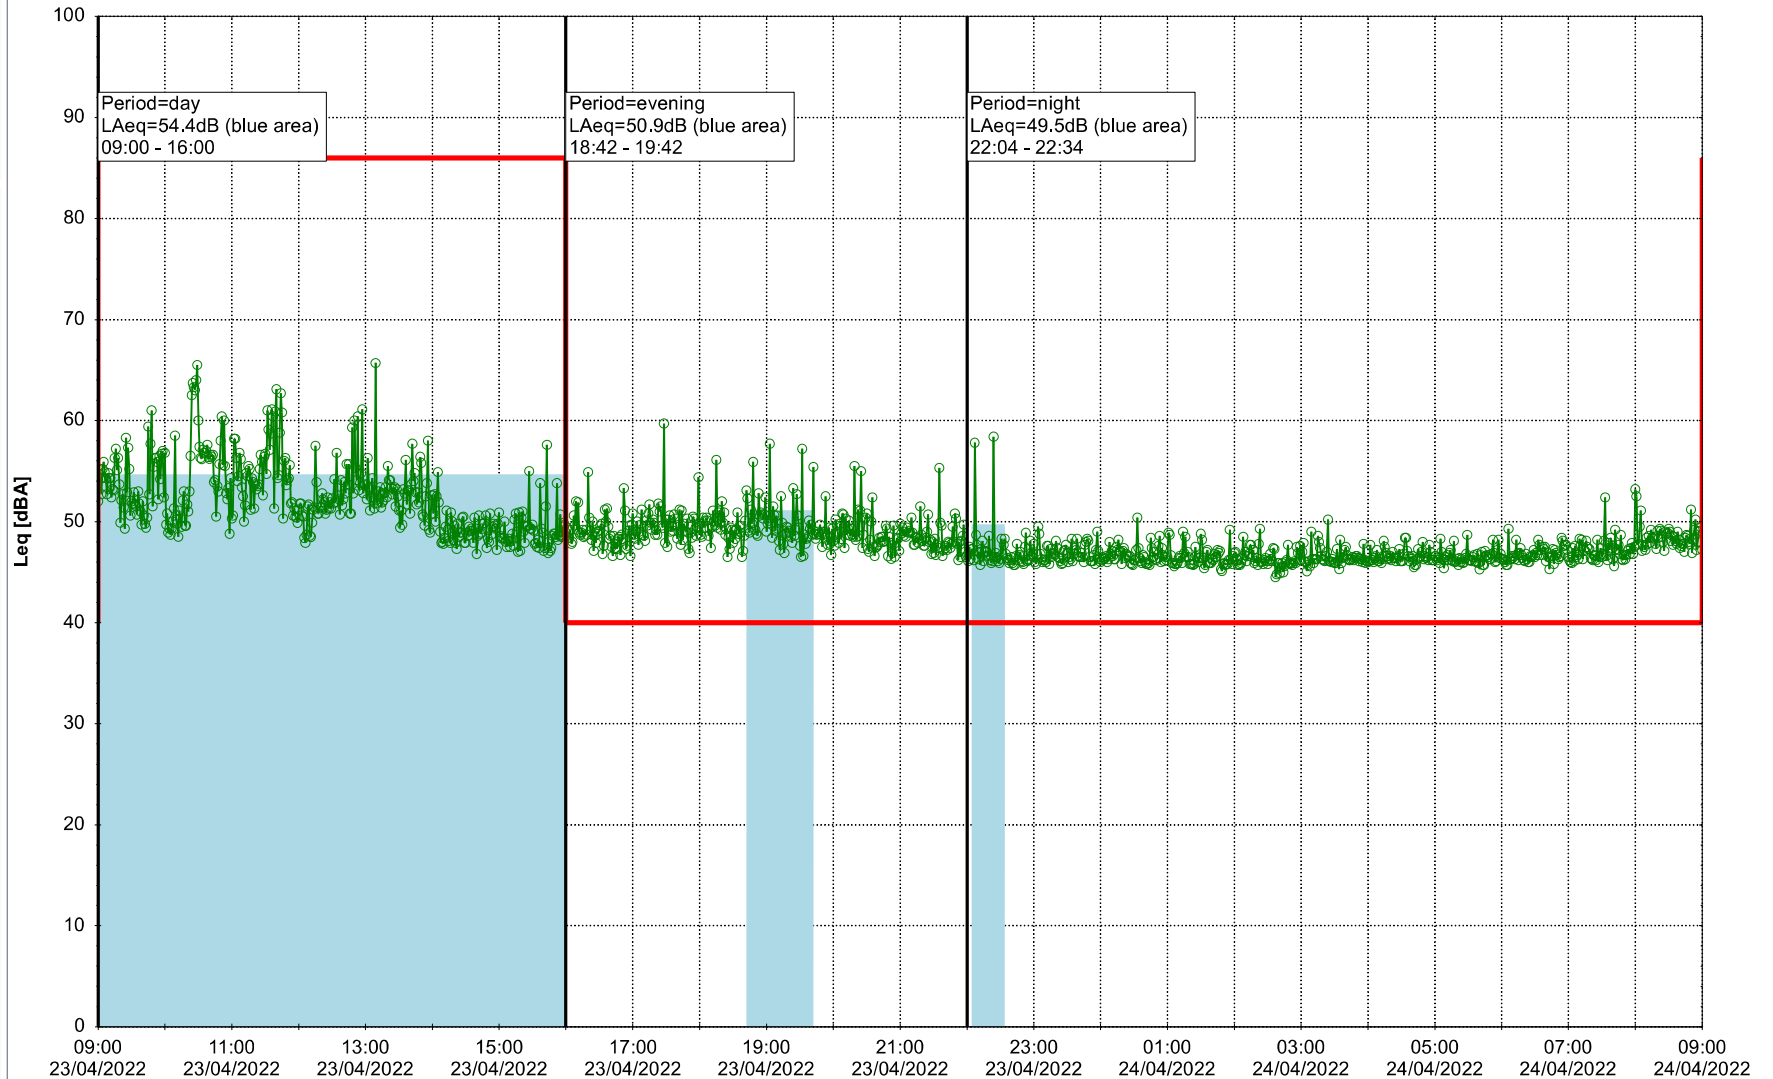

Noise Time Related Diagram

23/04/2022
24/04/2022

○○○○ MOP_NS01