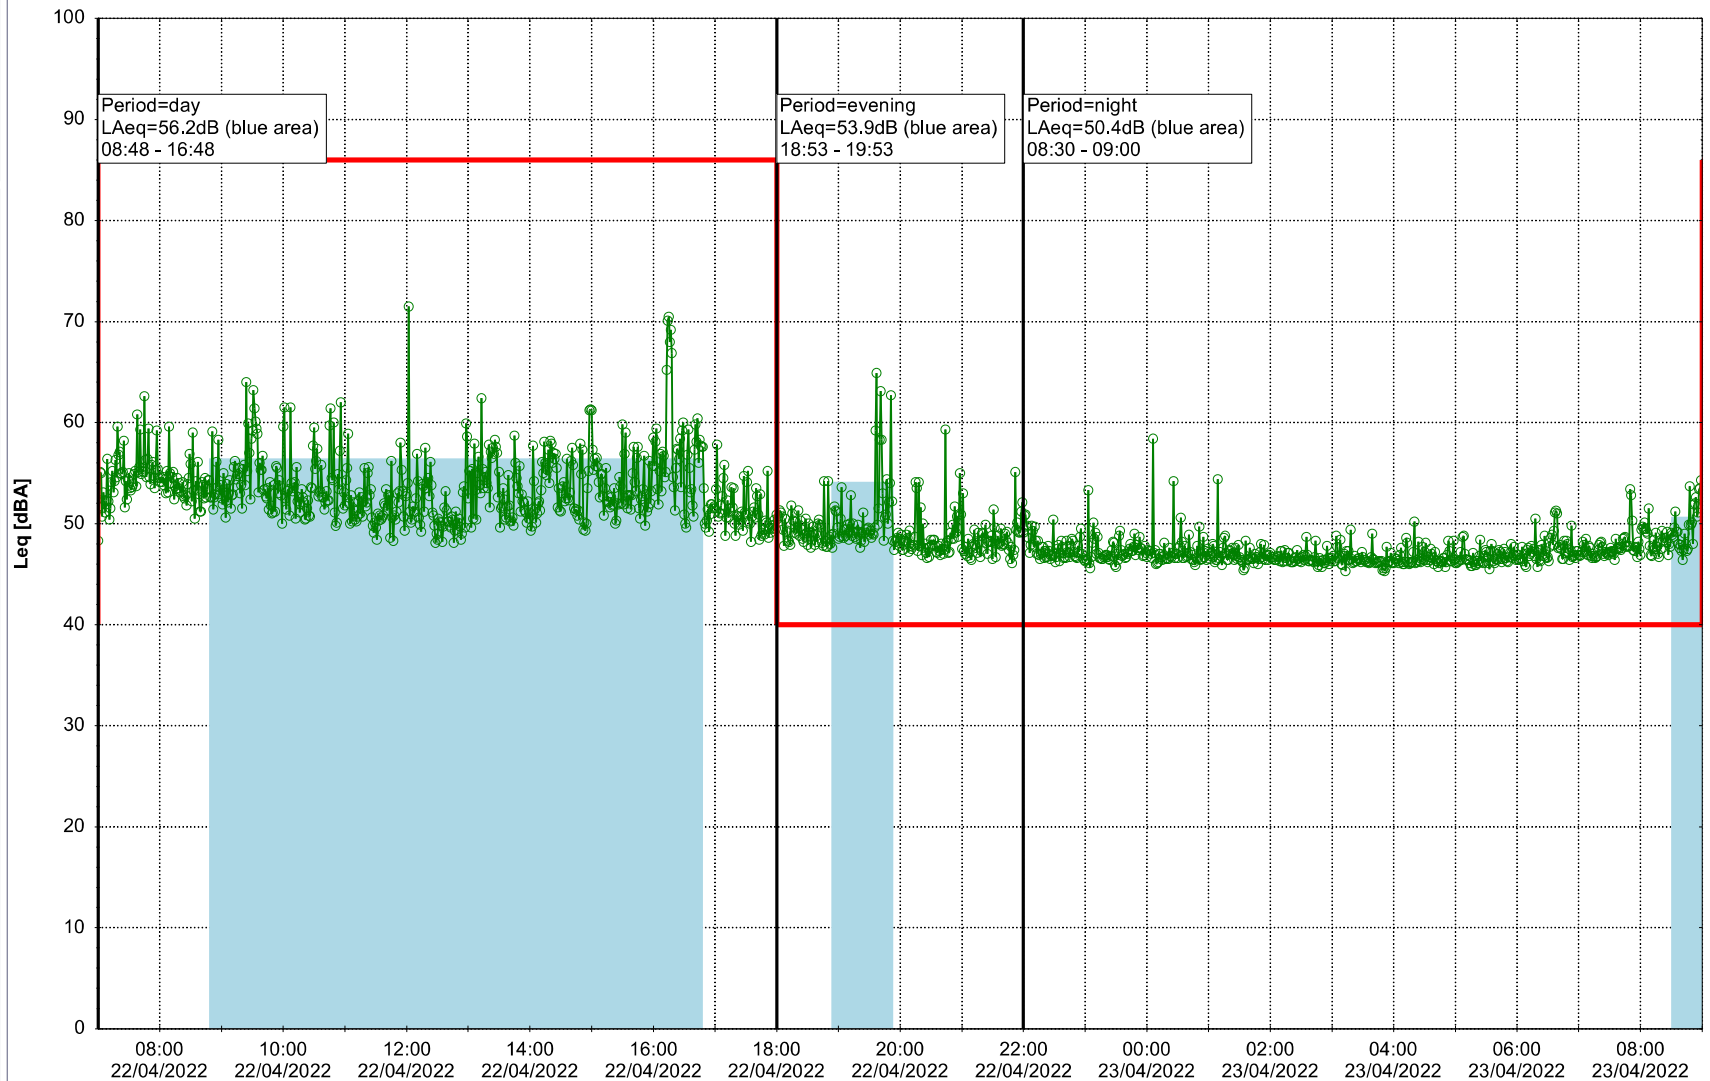

...

Noise Time Related Diagram

21/04/2022
22/04/2022

○○○○ MOP_NS01

Project: Kronos Sydhavnen
Construction: Mozarts Plads
Location: N-V

Plan View

Remarks

...

Noise Time Related Diagram

22/04/2022
23/04/2022

○○○○ MOP_NS01

Project: Kronos Sydhavnen
Construction: Mozarts Plads
Location: N-V

Plan View

Remarks

...

Noise Time Related Diagram