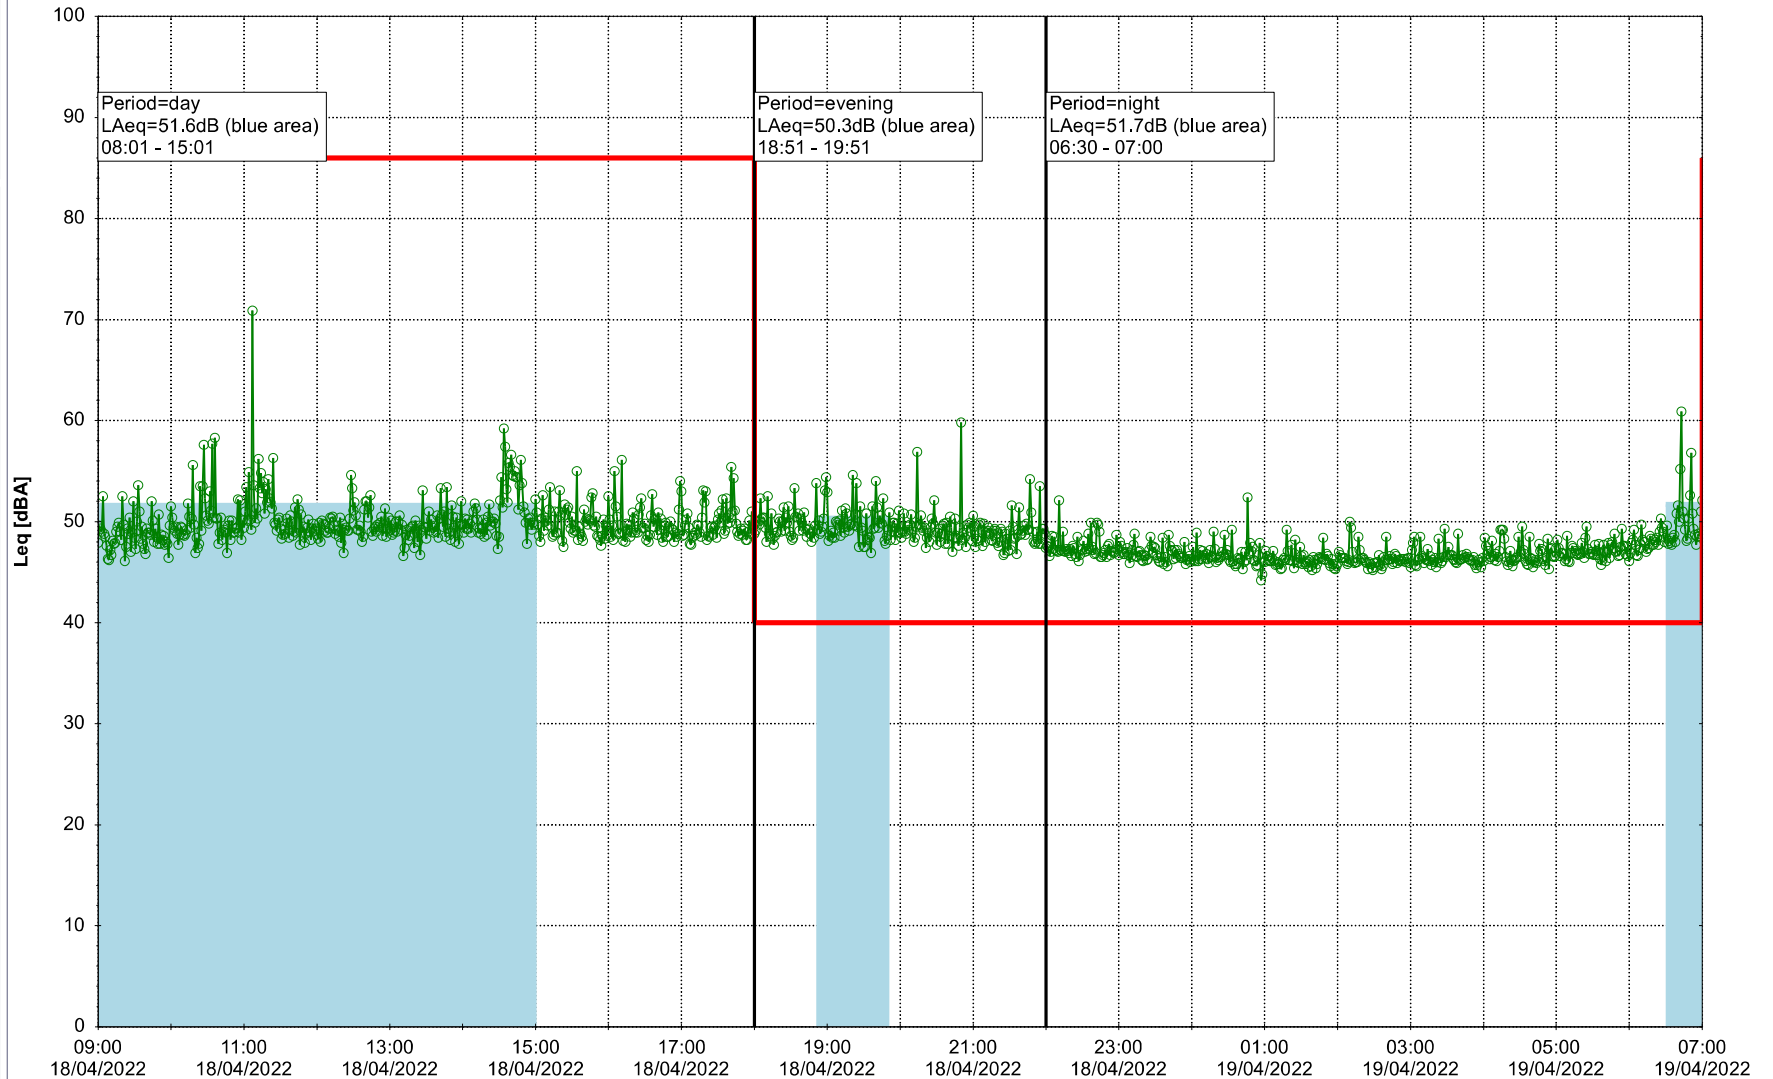

Project: Kronos Sydhavnen
Construction: Mozarts Plads
Location: N-V

18/04/2022
19/04/2022

Plan View

Remarks

...

Noise Time Related Diagram

○○○○ MOP_NS01

Project: Kronos Sydhavnen
Construction: Mozarts Plads
Location: N-V

Plan View

Remarks

...

Noise Time Related Diagram

19/04/2022
20/04/2022

○○○○ MOP_NS01

Project: Kronos Sydhavnen
Construction: Mozarts Plads
Location: N-V

20/04/2022
21/04/2022

Plan View

Remarks

...

Noise Time Related Diagram

○○○○ MOP_NS01

Project: Kronos Sydhavnen
Construction: Mozarts Plads
Location: N-V

Plan View

Remarks