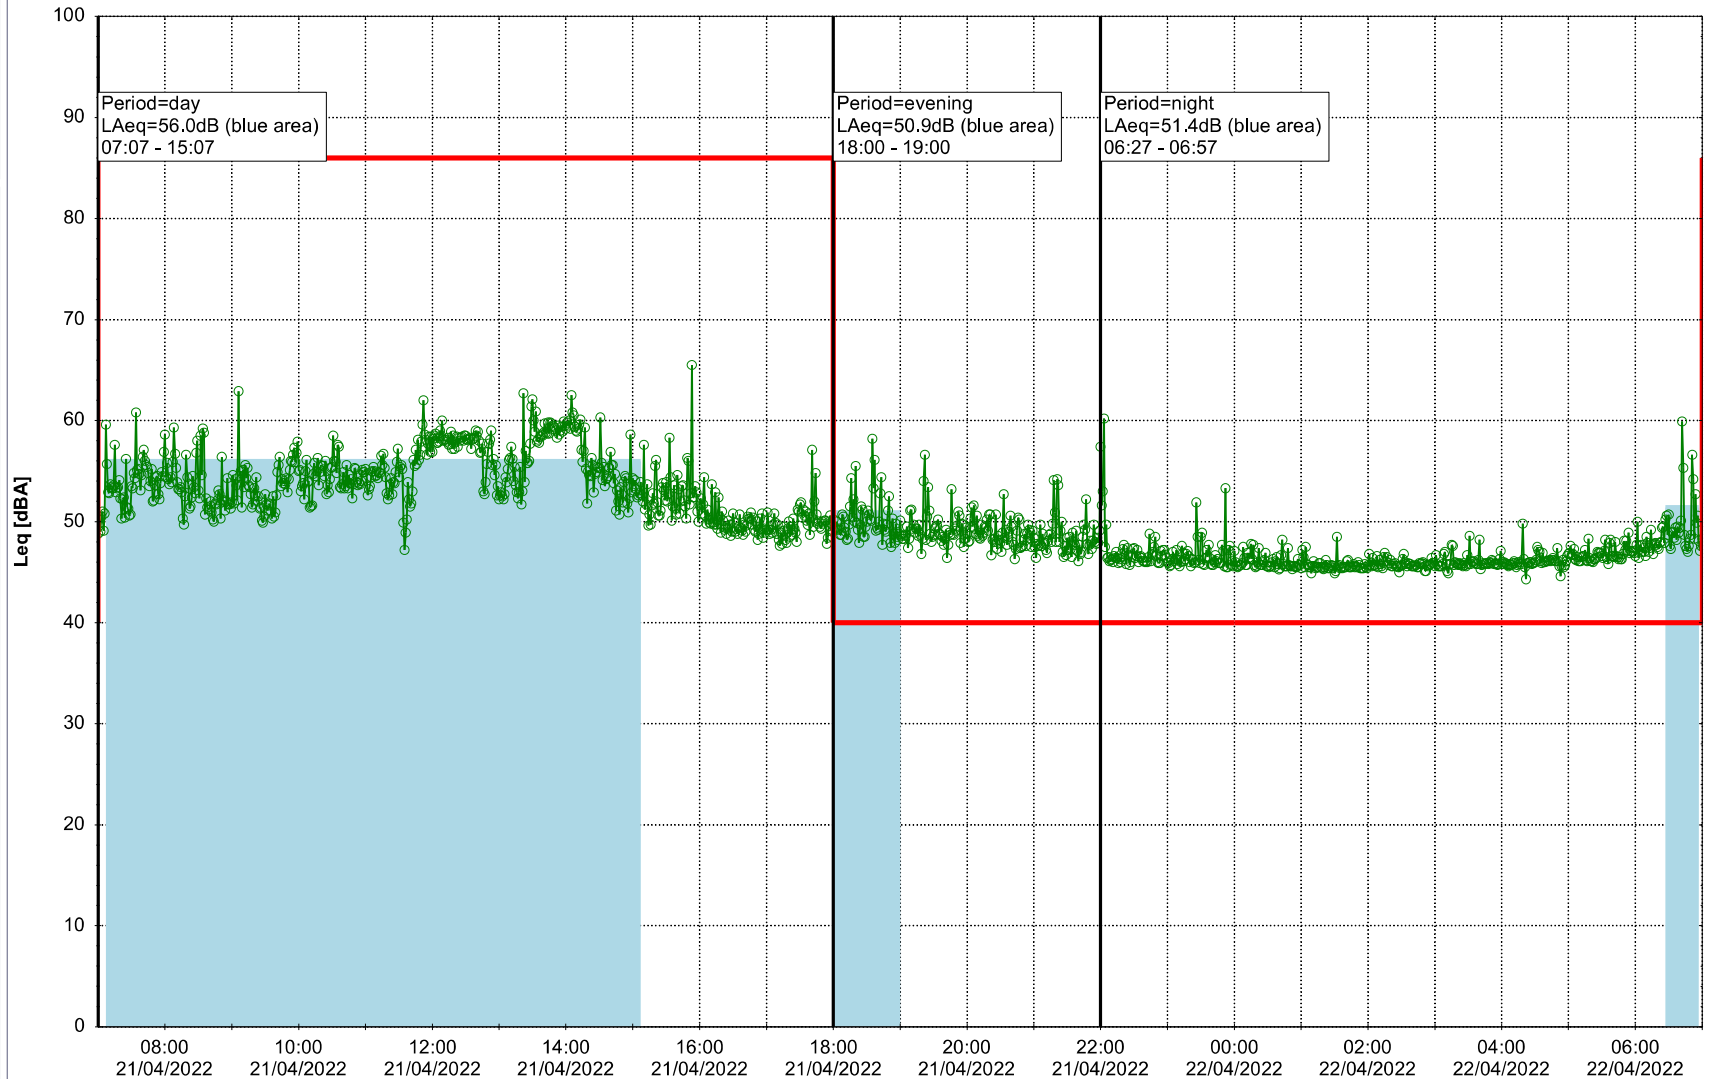

Noise Time Related Diagram

21/04/2022
22/04/2022

○○○○ MOP_NS01