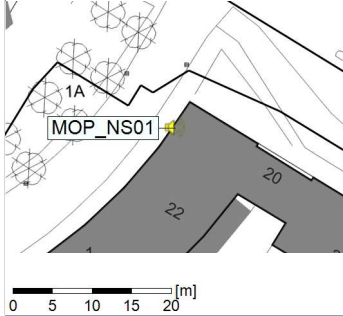

Project: Kronos Sydhavnen
Construction: Mozarts Plads
Location: N-V

18/04/2022
19/04/2022

Plan View