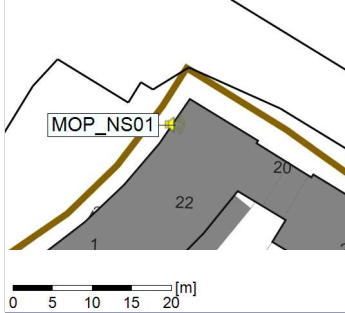

Project: Kronos Sydhavnen
Construction: Mozarts Plads
Location: N-V

Plan View