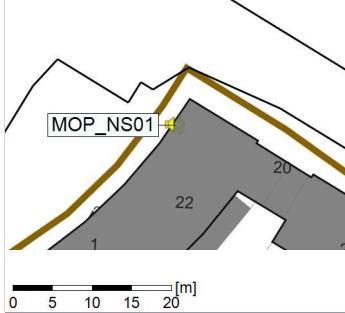

23/04/2022
24/04/2022

○○○○ MOP_NS01

Project: Kronos Sydhavnen
Construction: Mozarts Plads
Location: N-V

Plan View

Remarks

...

Noise Time Related Diagram

24/04/2022
25/04/2022