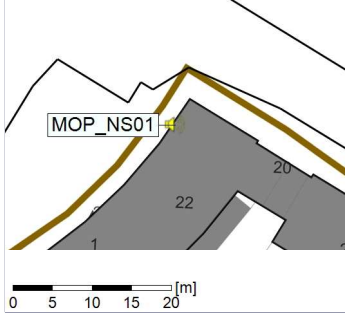

Plan View

Remarks

...

Noise Time Related Diagram

○○○○ MOP_NS01

Project: Kronos Sydhavnen
Construction: Mozarts Plads
Location: N-V

Plan View

Remarks