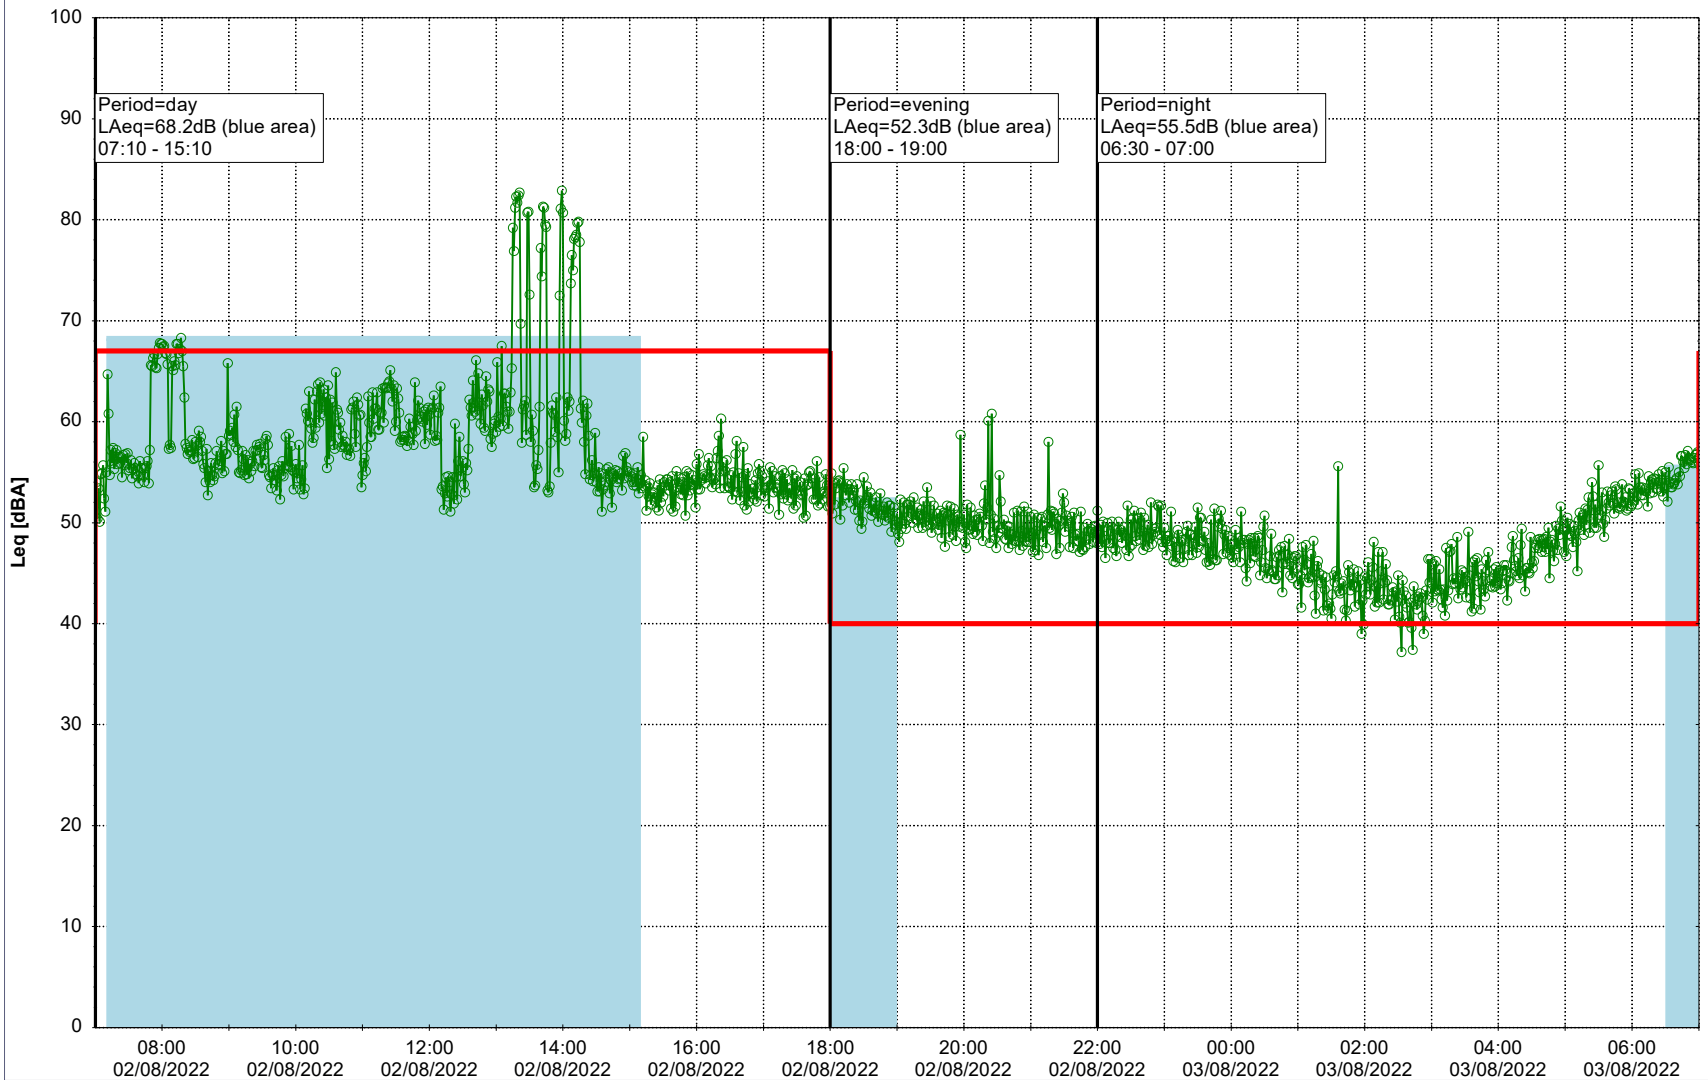

Project: Kronos Sydhavnen
Construction: Sluseholmen
Location: N-V

Plan View

0 5 10 15 20 [m]

Remarks

...

Noise Time Related Diagram

02/08/2022
03/08/2022

○○○○ SLU_NS01

Project: Kronos Sydhavnen
Construction: Sluseholmen
Location: N-V

Plan View

0 5 10 15 20 [m]

Remarks

...

Noise Time Related Diagram

03/08/2022
04/08/2022

○○○○ SLU_NS01

Project: Kronos Sydhavnen
Construction: Sluseholmen
Location: N-V

Plan View

0 5 10 15 20 [m]

Remarks

...

Noise Time Related Diagram

04/08/2022
05/08/2022

○○○○ SLU_NS01

Project: Kronos Sydhavnen
Construction: Sluseholmen
Location: N-V

Plan View

0 5 10 15 20 [m]

Remarks

...

Noise Time Related Diagram

05/08/2022
06/08/2022

○○○○ SLU_NS01