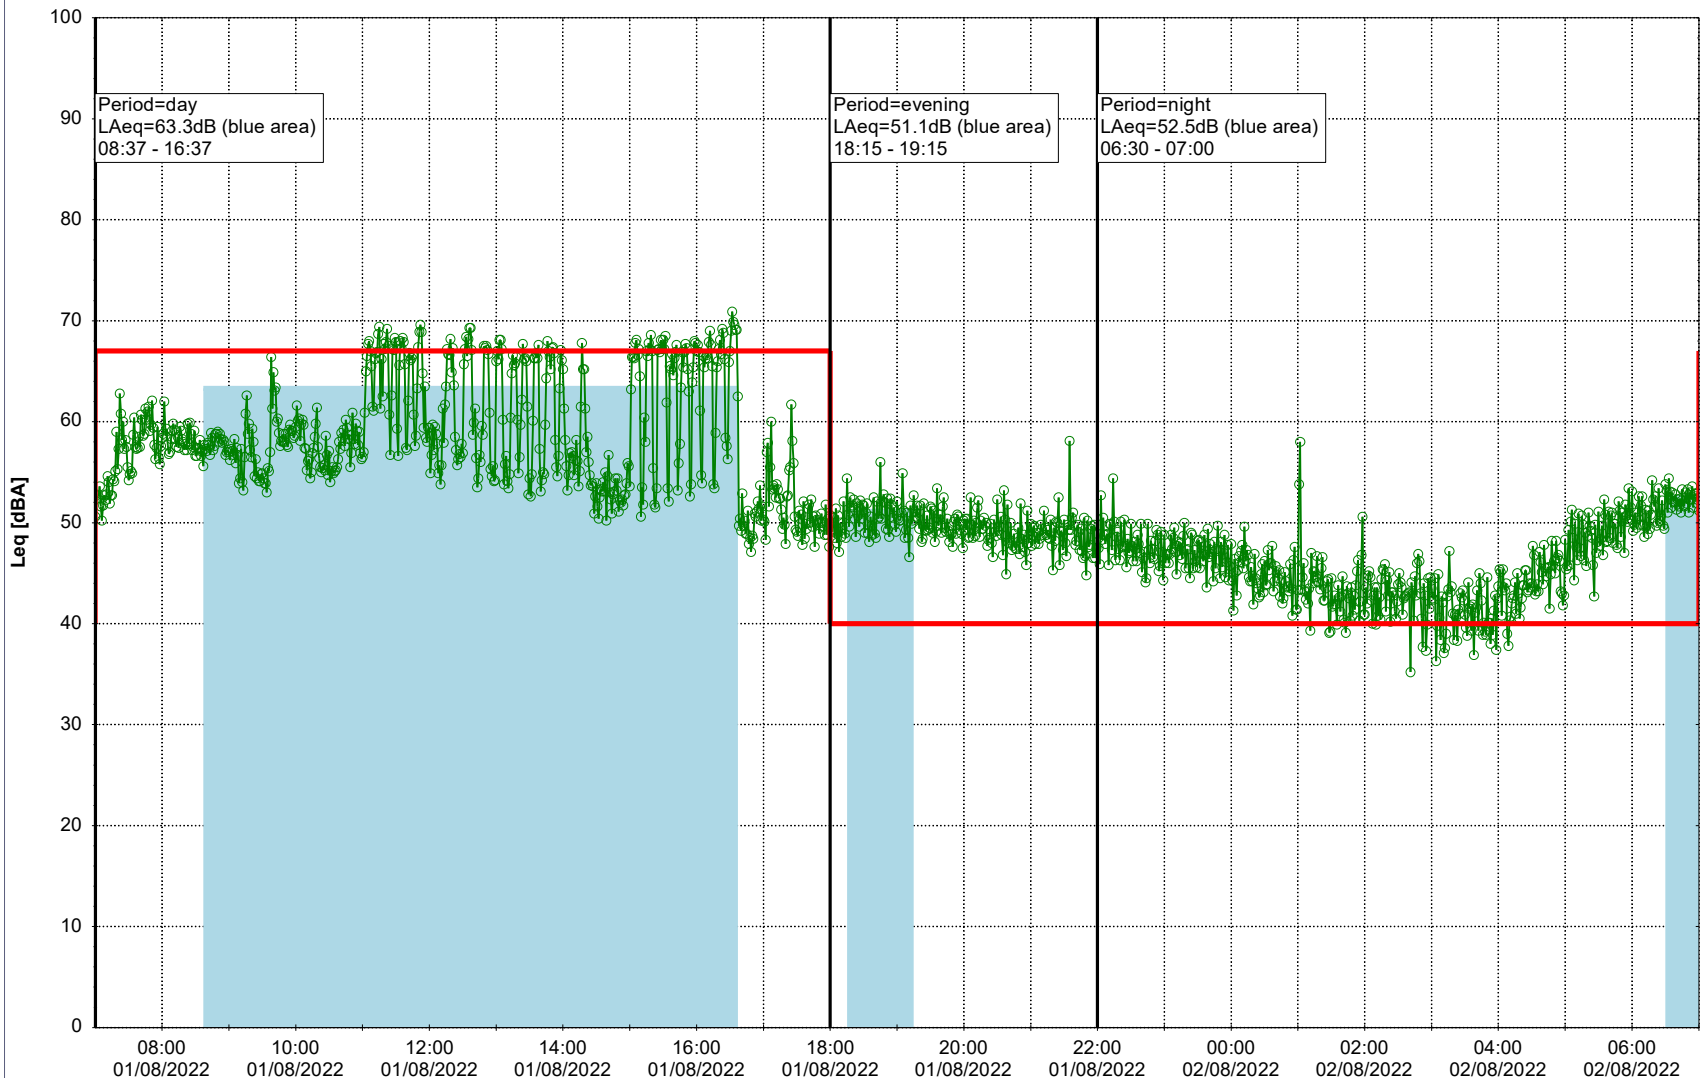

Project: Kronos Sydhavnen
Construction: Sluseholmen
Location: N-V

Plan View

0 5 10 15 20 [m]

Remarks

...

Noise Time Related Diagram

01/08/2022
02/08/2022

○○○○ SLU_NS01

Project: Kronos Sydhavnen
Construction: Sluseholmen
Location: N-V

Plan View

0 5 10 15 20 [m]

Remarks

...

Noise Time Related Diagram

02/08/2022
03/08/2022

○○○○ SLU_NS01

Project: Kronos Sydhavnen
Construction: Sluseholmen
Location: N-V

Plan View

0 5 10 15 20 [m]

Remarks

...

Noise Time Related Diagram

03/08/2022
04/08/2022

○○○○ SLU_NS01

Project: Kronos Sydhavnen
Construction: Sluseholmen
Location: N-V

Plan View

0 5 10 15 20 [m]

Remarks

...

Noise Time Related Diagram

05/08/2022
06/08/2022

○○○○ SLU_NS01