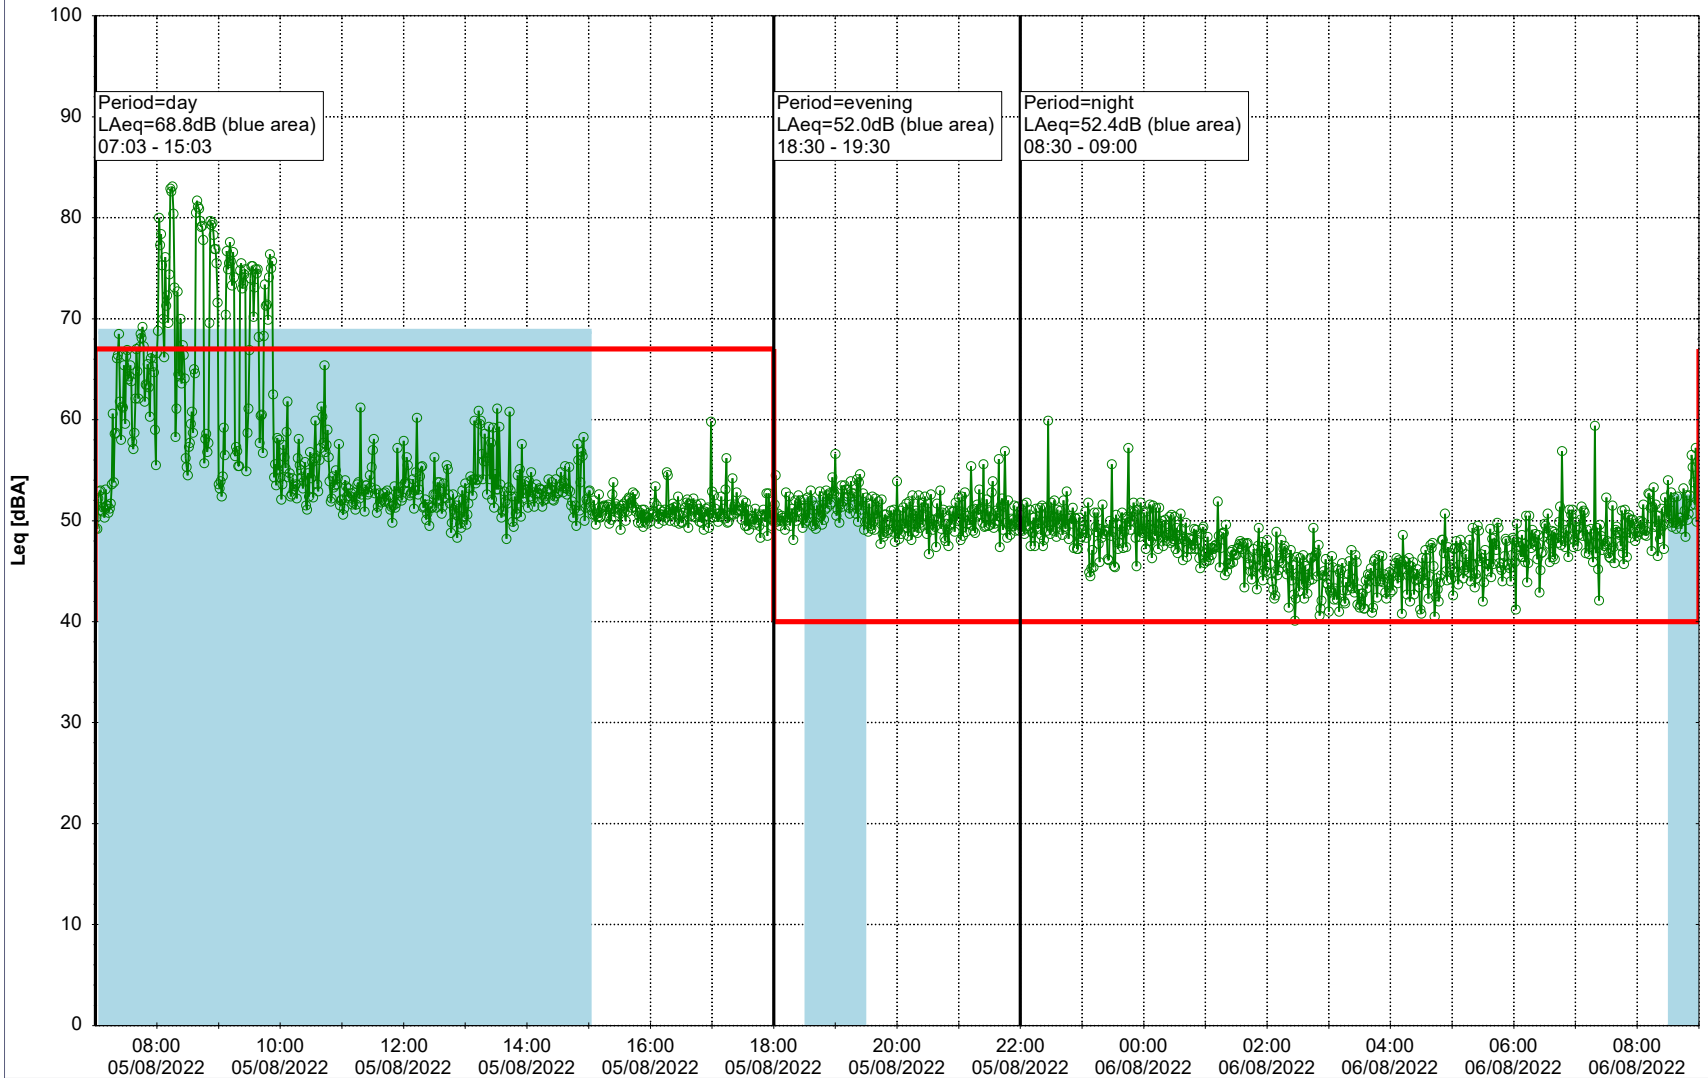

Project: Kronos Sydhavnen
Construction: Sluseholmen
Location: N-V

Plan View

0 5 10 15 20 [m]

Remarks

...

Noise Time Related Diagram

05/08/2022
06/08/2022

○○○○ SLU_NS01

Project: Kronos Sydhavnen
Construction: Sluseholmen
Location: N-V

Plan View

Remarks

...

Noise Time Related Diagram

06/08/2022
07/08/2022

○○○○ SLU_NS01

Project: Kronos Sydhavnen
Construction: Sluseholmen
Location: N-V