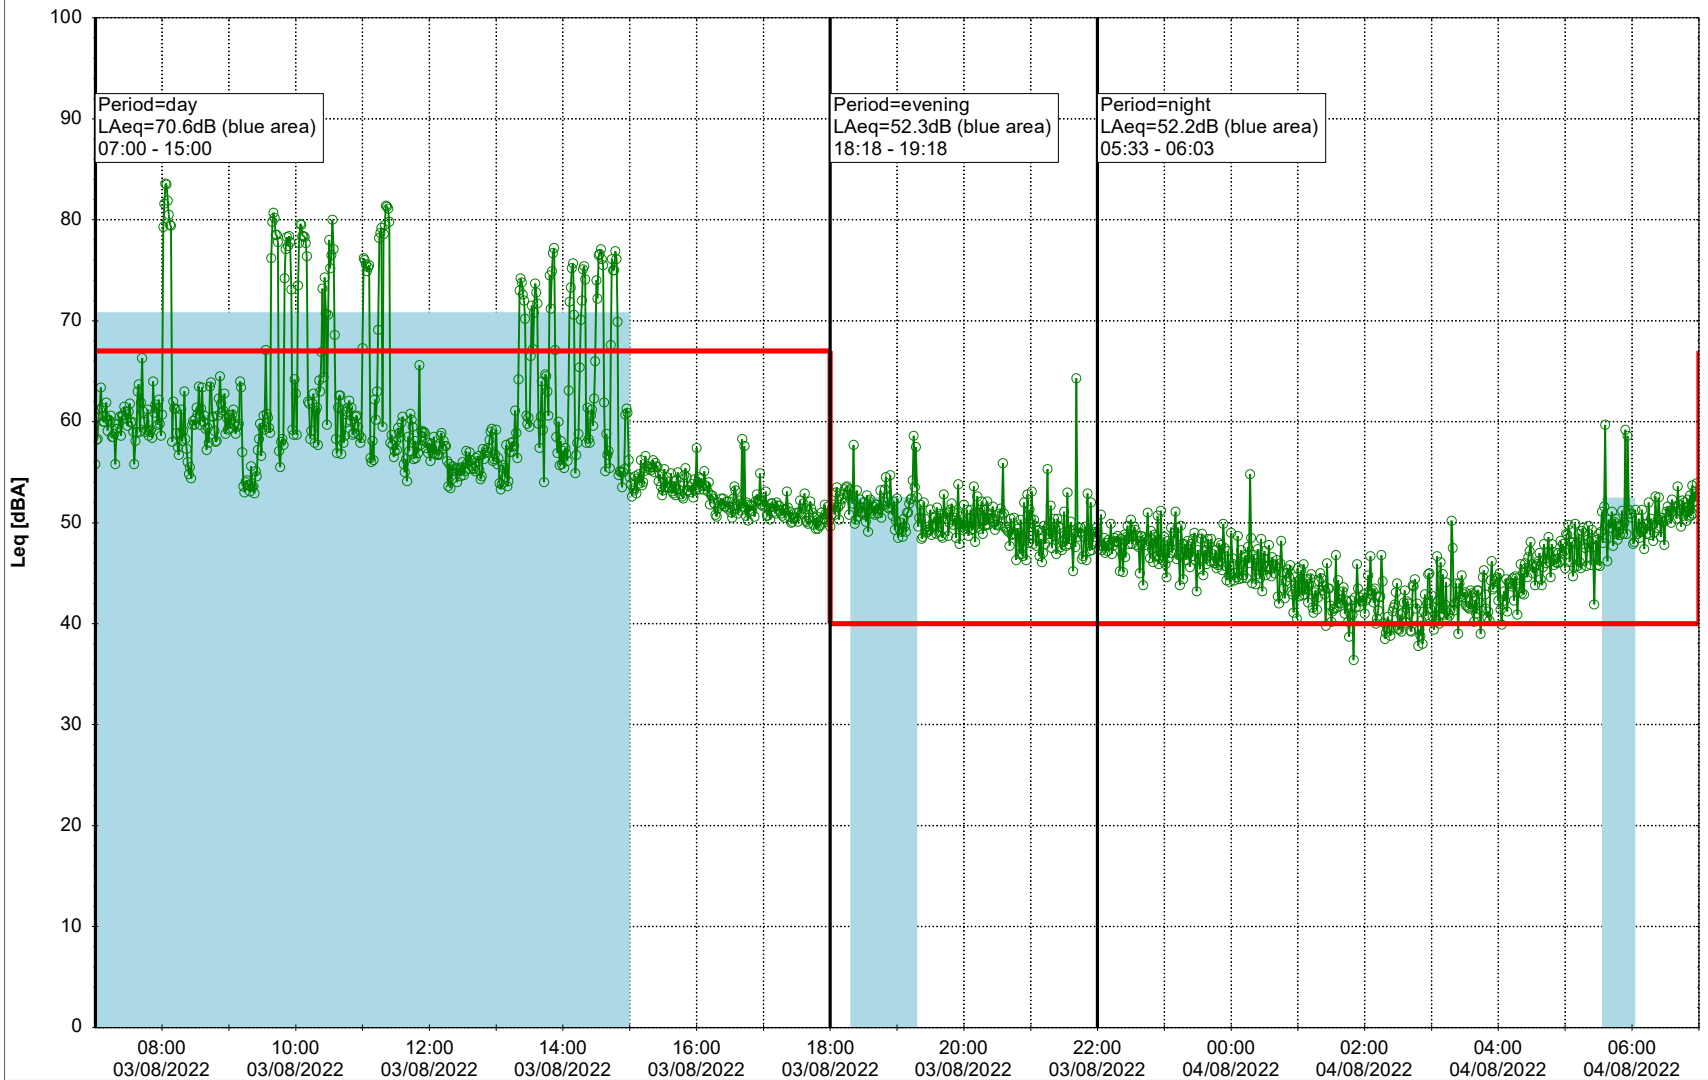

Project: Kronos Sydhavnen
Construction: Sluseholmen
Location: N-V

Plan View

0 5 10 15 20 [m]

Remarks

...

Noise Time Related Diagram

03/08/2022
04/08/2022

○○○○ SLU_NS01

Project: Kronos Sydhavnen
Construction: Sluseholmen
Location: N-V

Plan View

0 5 10 15 20 [m]

Remarks

...

Noise Time Related Diagram

04/08/2022
05/08/2022

○○○○ SLU_NS01

Project: Kronos Sydhavnen
Construction: Sluseholmen
Location: N-V

Plan View

0 5 10 15 20 [m]

Remarks

...

Noise Time Related Diagram

05/08/2022
06/08/2022

○○○○ SLU_NS01

Project: Kronos Sydhavnen
Construction: Sluseholmen
Location: N-V

Plan View

Remarks

...

Noise Time Related Diagram

06/08/2022
07/08/2022

○○○○ SLU_NS01

Project: Kronos Sydhavnen
Construction: Sluseholmen
Location: N-V