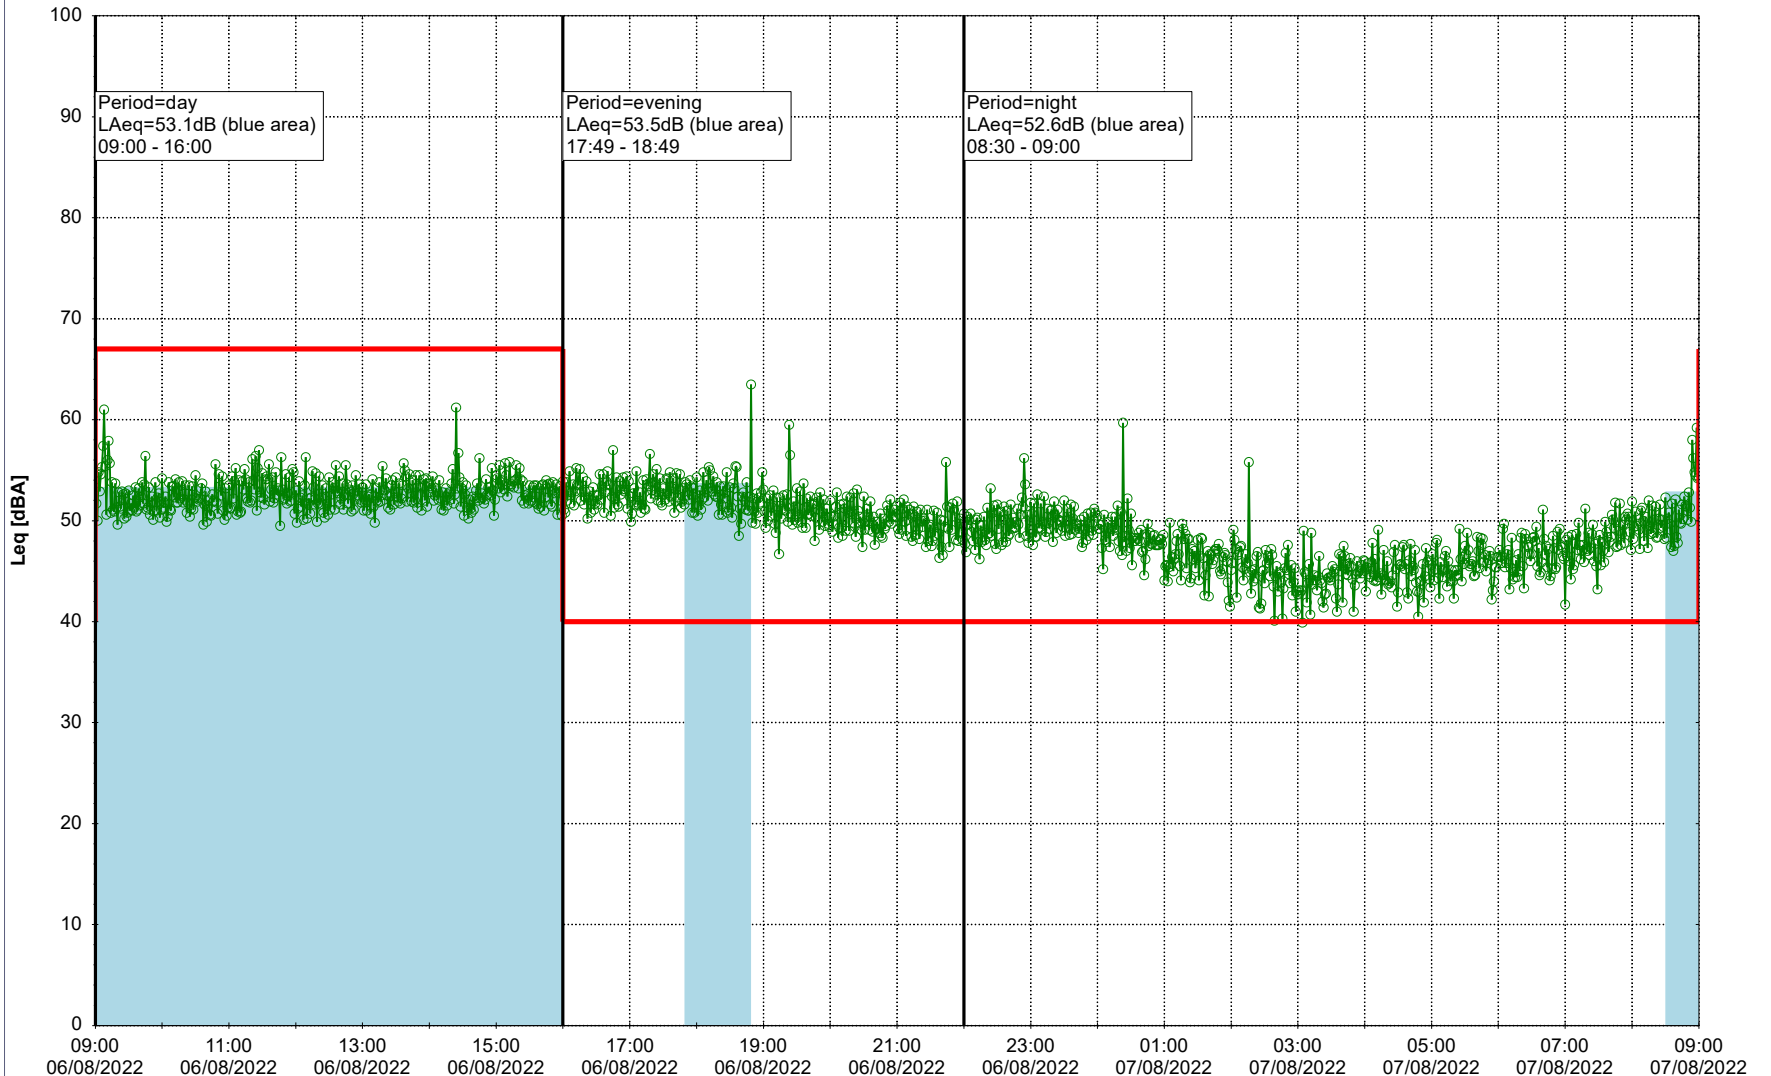

Project: Kronos Sydhavnen
Construction: Sluseholmen
Location: N-V

Plan View

0 5 10 15 20 [m]

Remarks

...

Noise Time Related Diagram

05/08/2022
06/08/2022

○○○○ SLU_NS01

Project: Kronos Sydhavnen
Construction: Sluseholmen
Location: N-V

Plan View

Remarks

...

Noise Time Related Diagram

06/08/2022
07/08/2022

○○○○ SLU_NS01

Project: Kronos Sydhavnen
Construction: Sluseholmen
Location: N-V

Plan View

Remarks

...

Noise Time Related Diagram

07/08/2022

08/08/2022

○○○○ SLU_NS01