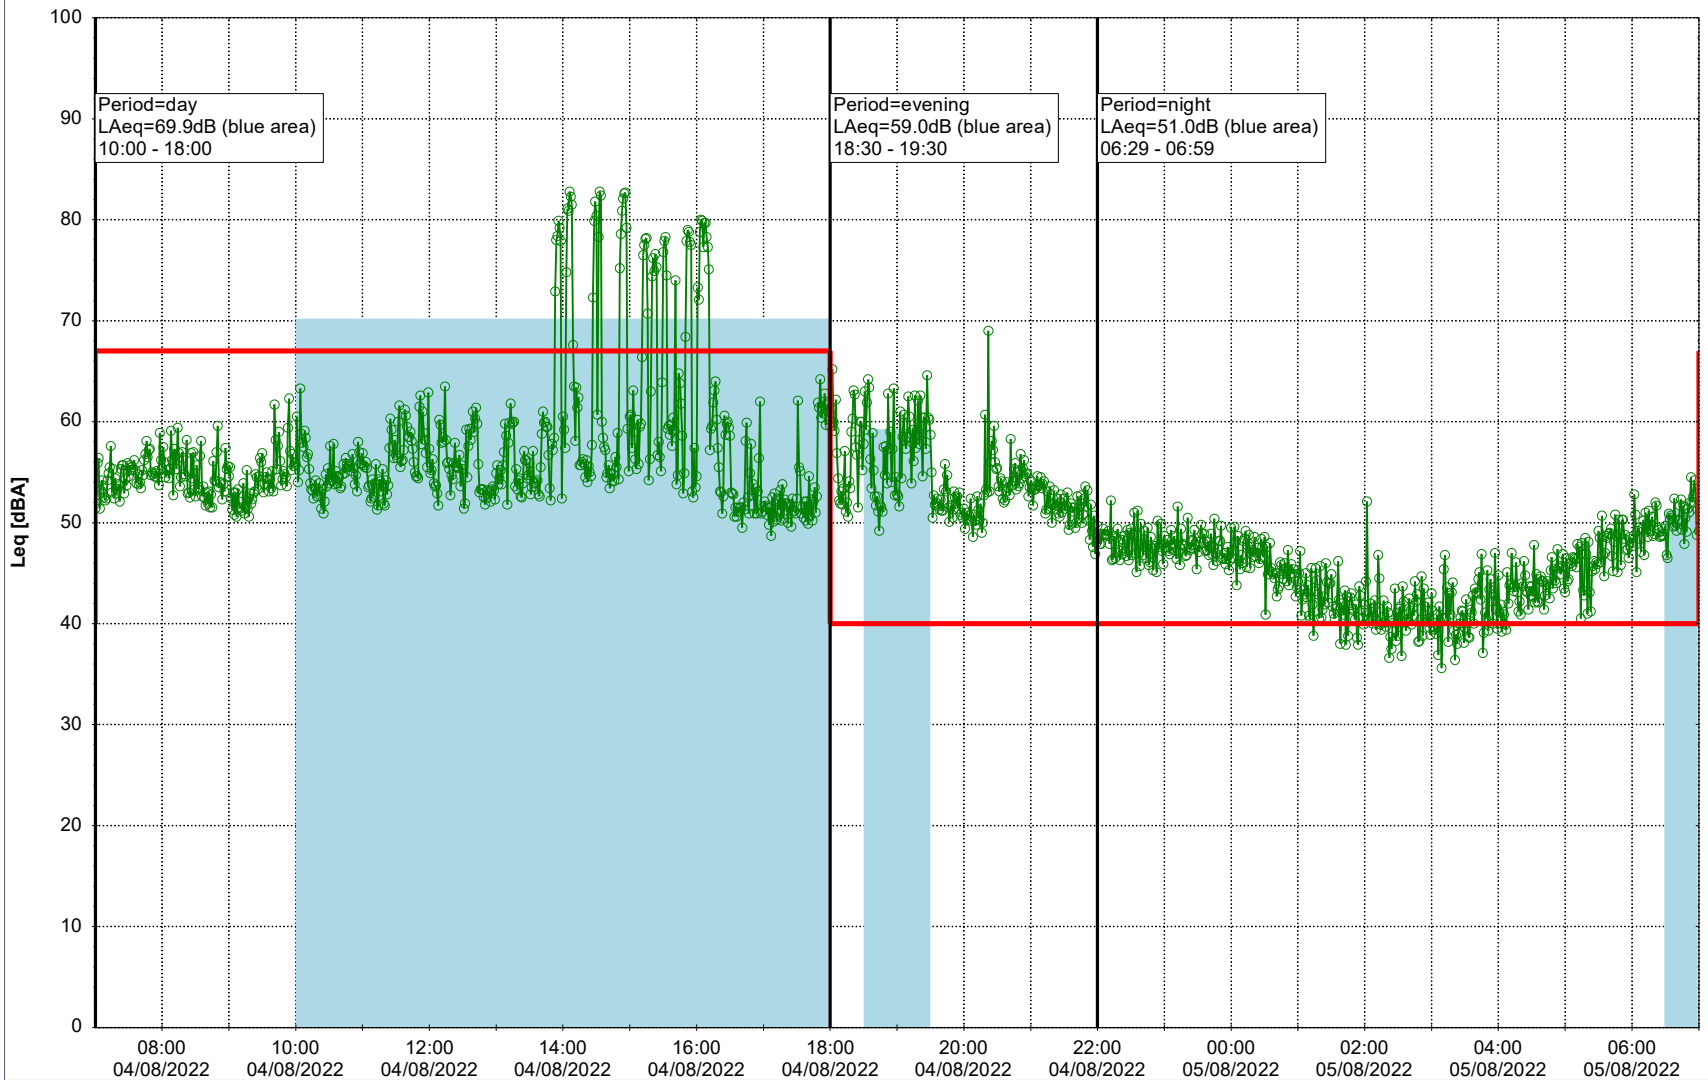

Project: Kronos Sydhavnen
Construction: Sluseholmen
Location: N-V

Plan View

0 5 10 15 20 [m]

Remarks

...

Noise Time Related Diagram

04/08/2022
05/08/2022

○○○○ SLU_NS01

Project: Kronos Sydhavnen
Construction: Sluseholmen
Location: N-V

Plan View

0 5 10 15 20 [m]

Remarks

...

Noise Time Related Diagram

05/08/2022
06/08/2022

○○○○ SLU_NS01

Project: Kronos Sydhavnen
Construction: Sluseholmen
Location: N-V

Plan View

Remarks

...

Noise Time Related Diagram

06/08/2022
07/08/2022

○○○○ SLU_NS01

Project: Kronos Sydhavnen
Construction: Sluseholmen
Location: N-V