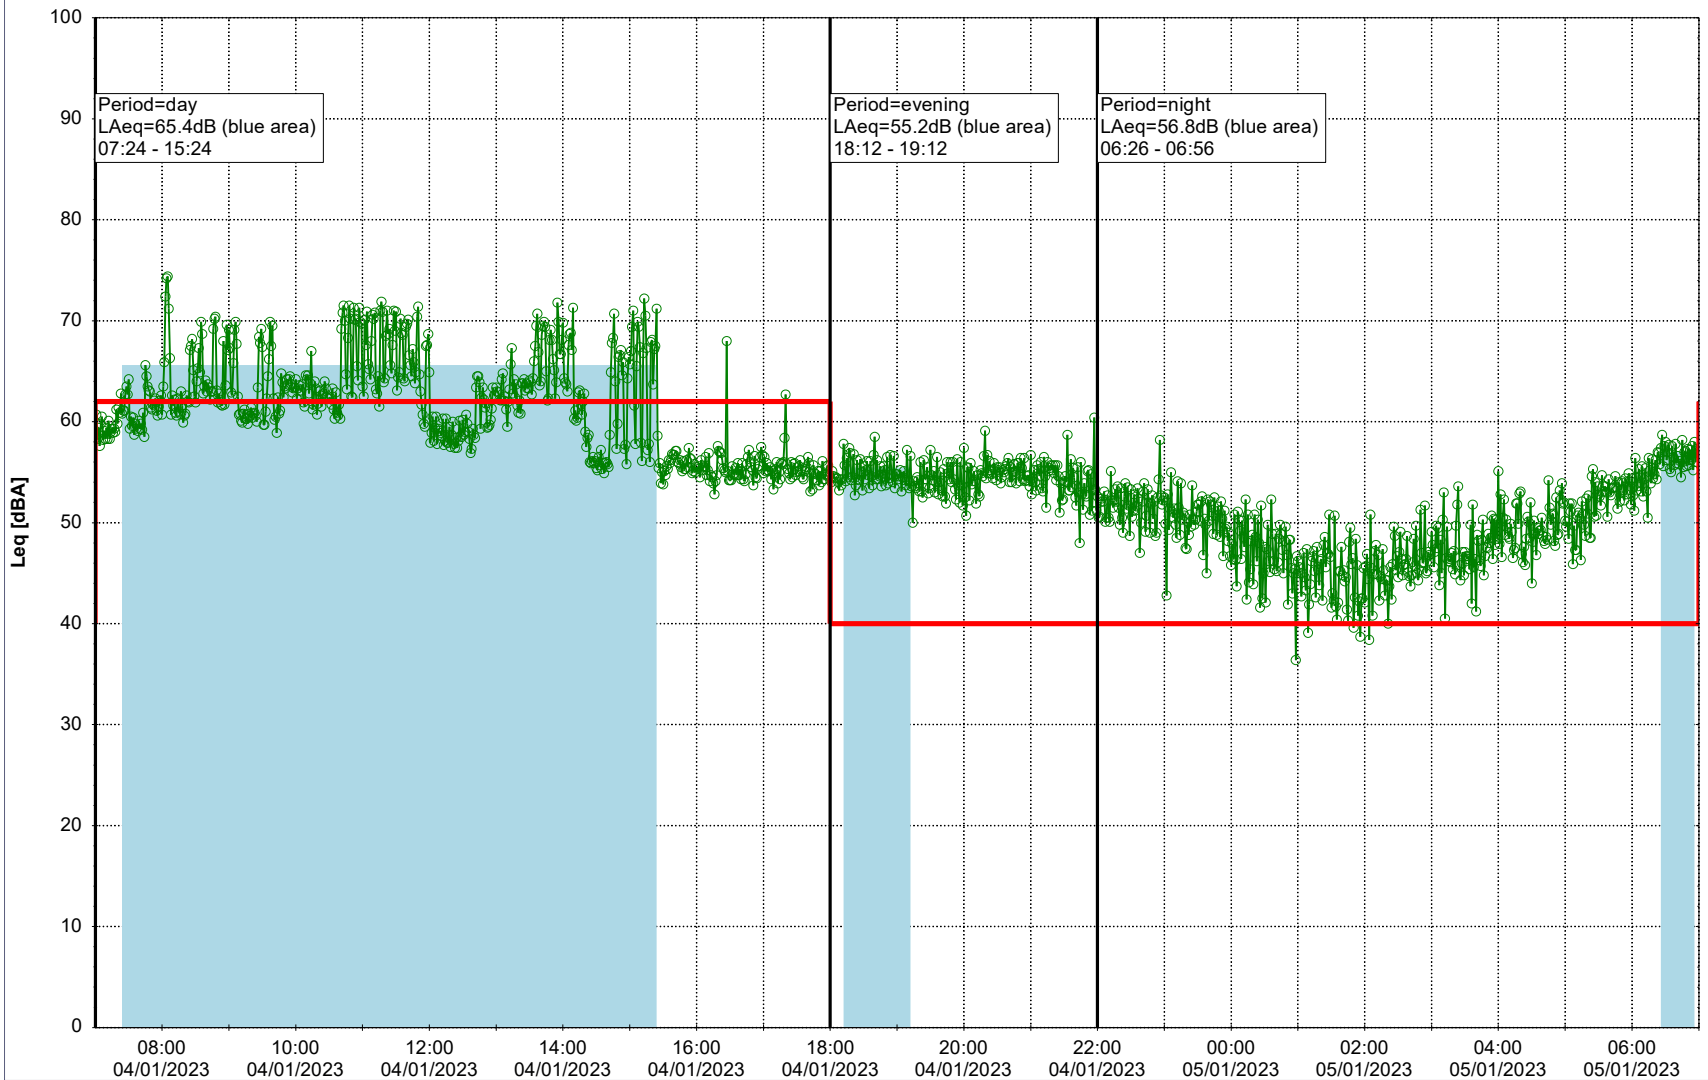

Plan View

0 5 10 15 20 [m]

Remarks

...

Noise Time Related Diagram

04/01/2023
05/01/2023

○○○○ SLU_NS01

Project: Kronos Sydhavnen
Construction: Sluseholmen
Location: N-V

Plan View

Remarks

...

Noise Time Related Diagram

05/01/2023
06/01/2023

○○○○ SLU_NS01

Project: Kronos Sydhavnen
Construction: Sluseholmen
Location: N-V

Plan View

Remarks

...

Noise Time Related Diagram

06/01/2023
07/01/2023

SLU_NS01

Project: Kronos Sydhavnen
Construction: Sluseholmen
Location: N-V

Plan View

Remarks

...

Noise Time Related Diagram

07/01/2023
08/01/2023

SLU_NS01

Project: Kronos Sydhavnen
Construction: Sluseholmen
Location: N-V

Plan View

0 5 10 15 20 [m]

Remarks