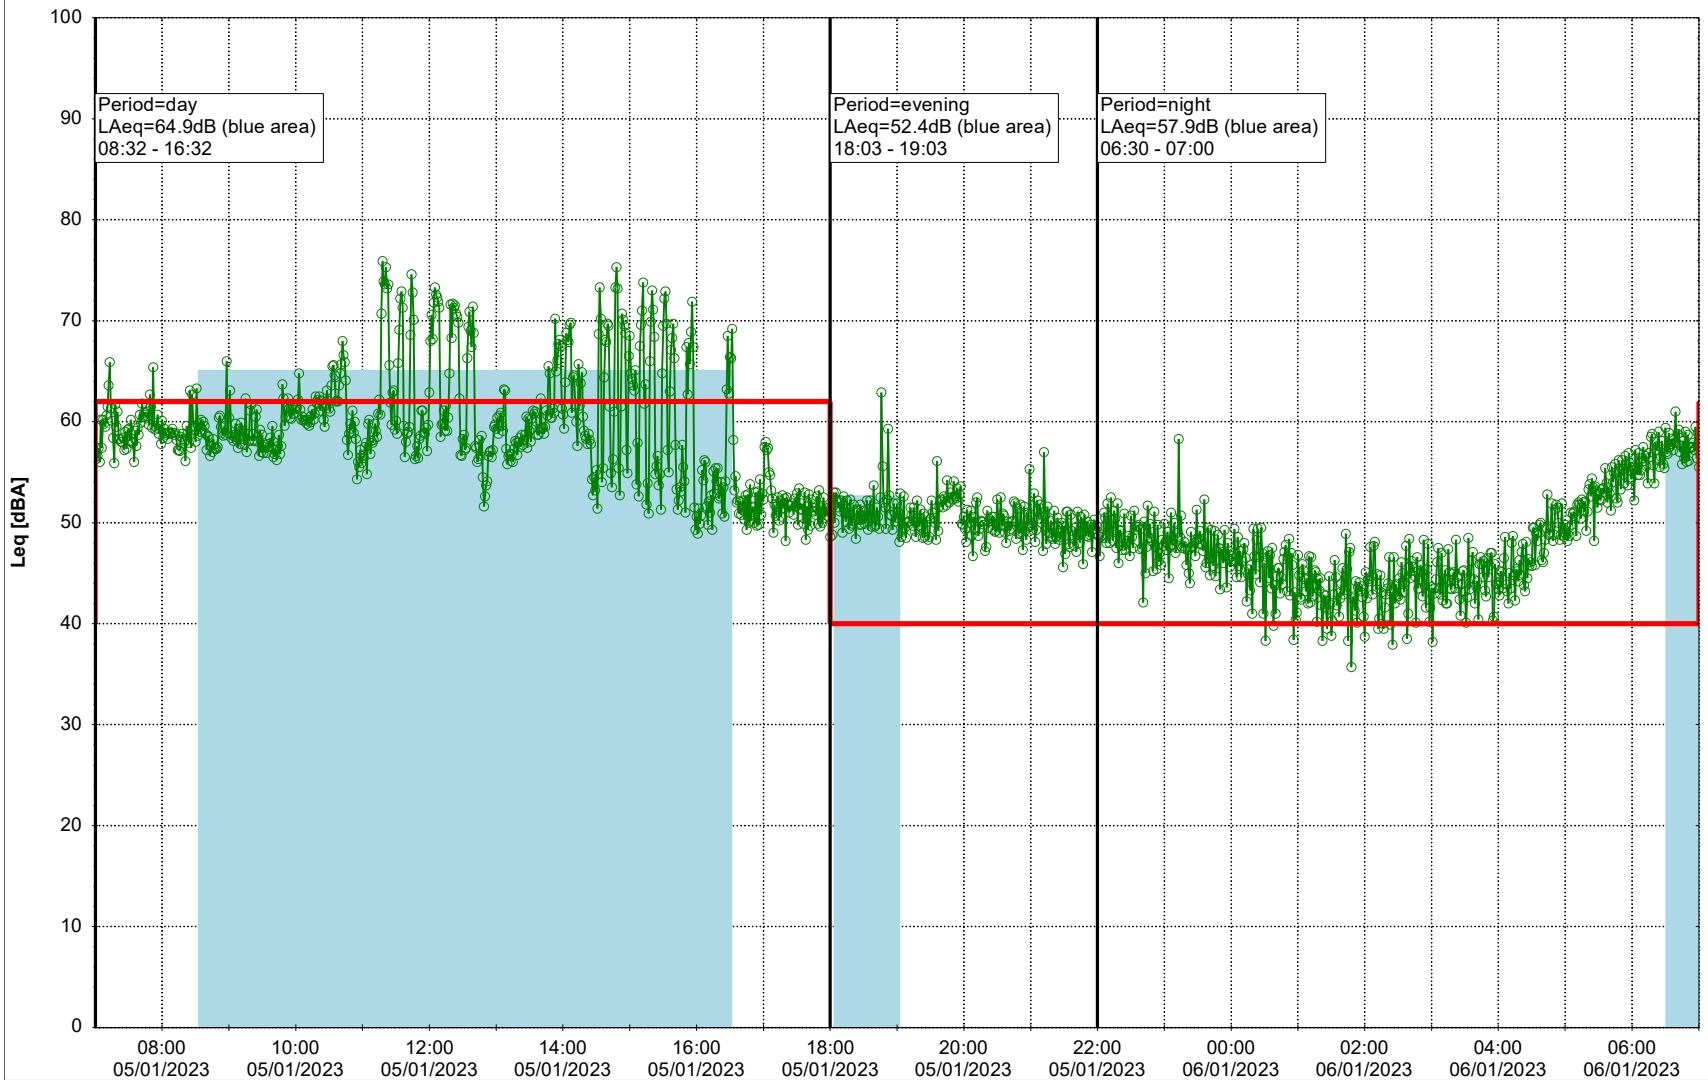

Plan View

Remarks

...

Noise Time Related Diagram

05/01/2023
06/01/2023

○○○○ SLU_NS01

Project: Kronos Sydhavnen
Construction: Sluseholmen
Location: N-V

Plan View

Remarks

...

Noise Time Related Diagram

06/01/2023
07/01/2023

SLU_NS01

Project: Kronos Sydhavnen
Construction: Sluseholmen
Location: N-V

Plan View

Remarks

...

Noise Time Related Diagram

07/01/2023
08/01/2023

SLU_NS01

Project: Kronos Sydhavnen
Construction: Sluseholmen
Location: N-V

Plan View

0 5 10 15 20 [m]

Remarks