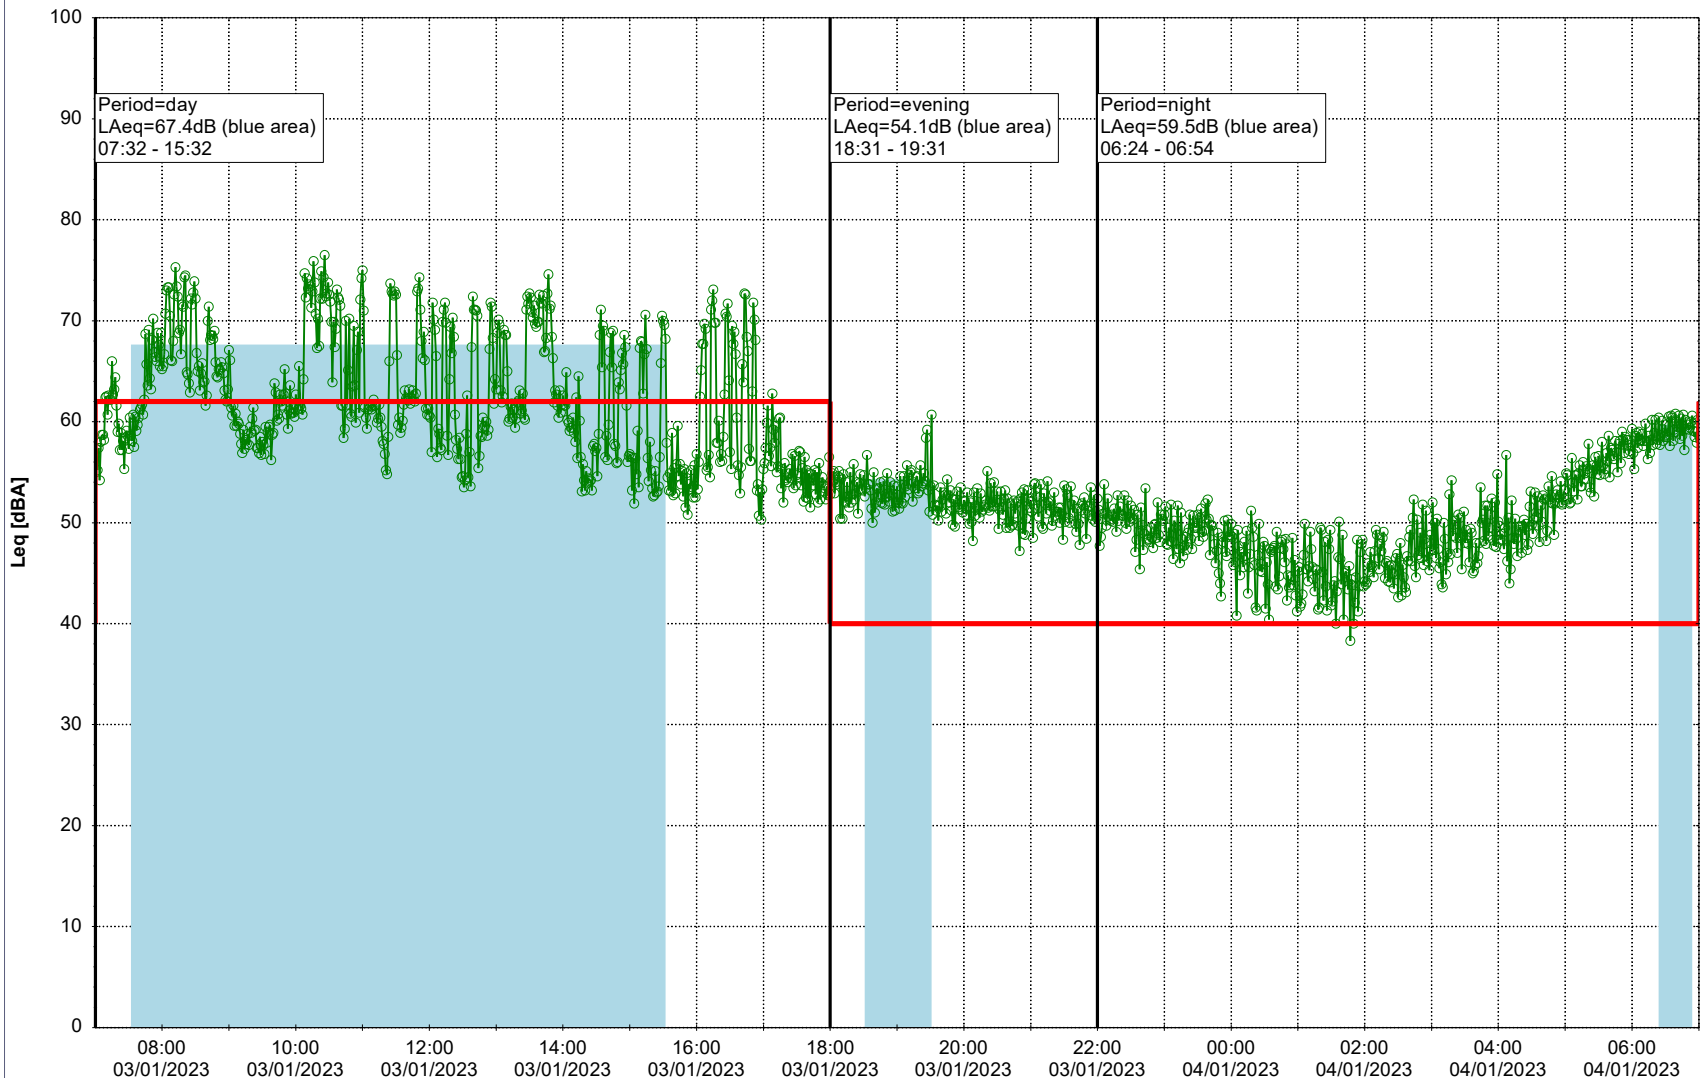

Plan View

0 5 10 15 20 [m]

Remarks

...

Noise Time Related Diagram

03/01/2023
04/01/2023

○○○○ SLU_NS01

Project: Kronos Sydhavnen
Construction: Sluseholmen
Location: N-V

Plan View

0 5 10 15 20 [m]

Remarks

...

Noise Time Related Diagram

04/01/2023
05/01/2023

○○○○ SLU_NS01

Project: Kronos Sydhavnen
Construction: Sluseholmen
Location: N-V

Plan View

Remarks

...

Noise Time Related Diagram

05/01/2023
06/01/2023

○○○○ SLU_NS01

Project: Kronos Sydhavnen
Construction: Sluseholmen
Location: N-V

Plan View

...

Noise Time Related Diagram

07/01/2023
08/01/2023

SLU_NS01

Project: Kronos Sydhavnen
Construction: Sluseholmen
Location: N-V

Plan View

0 5 10 15 20 [m]

Remarks