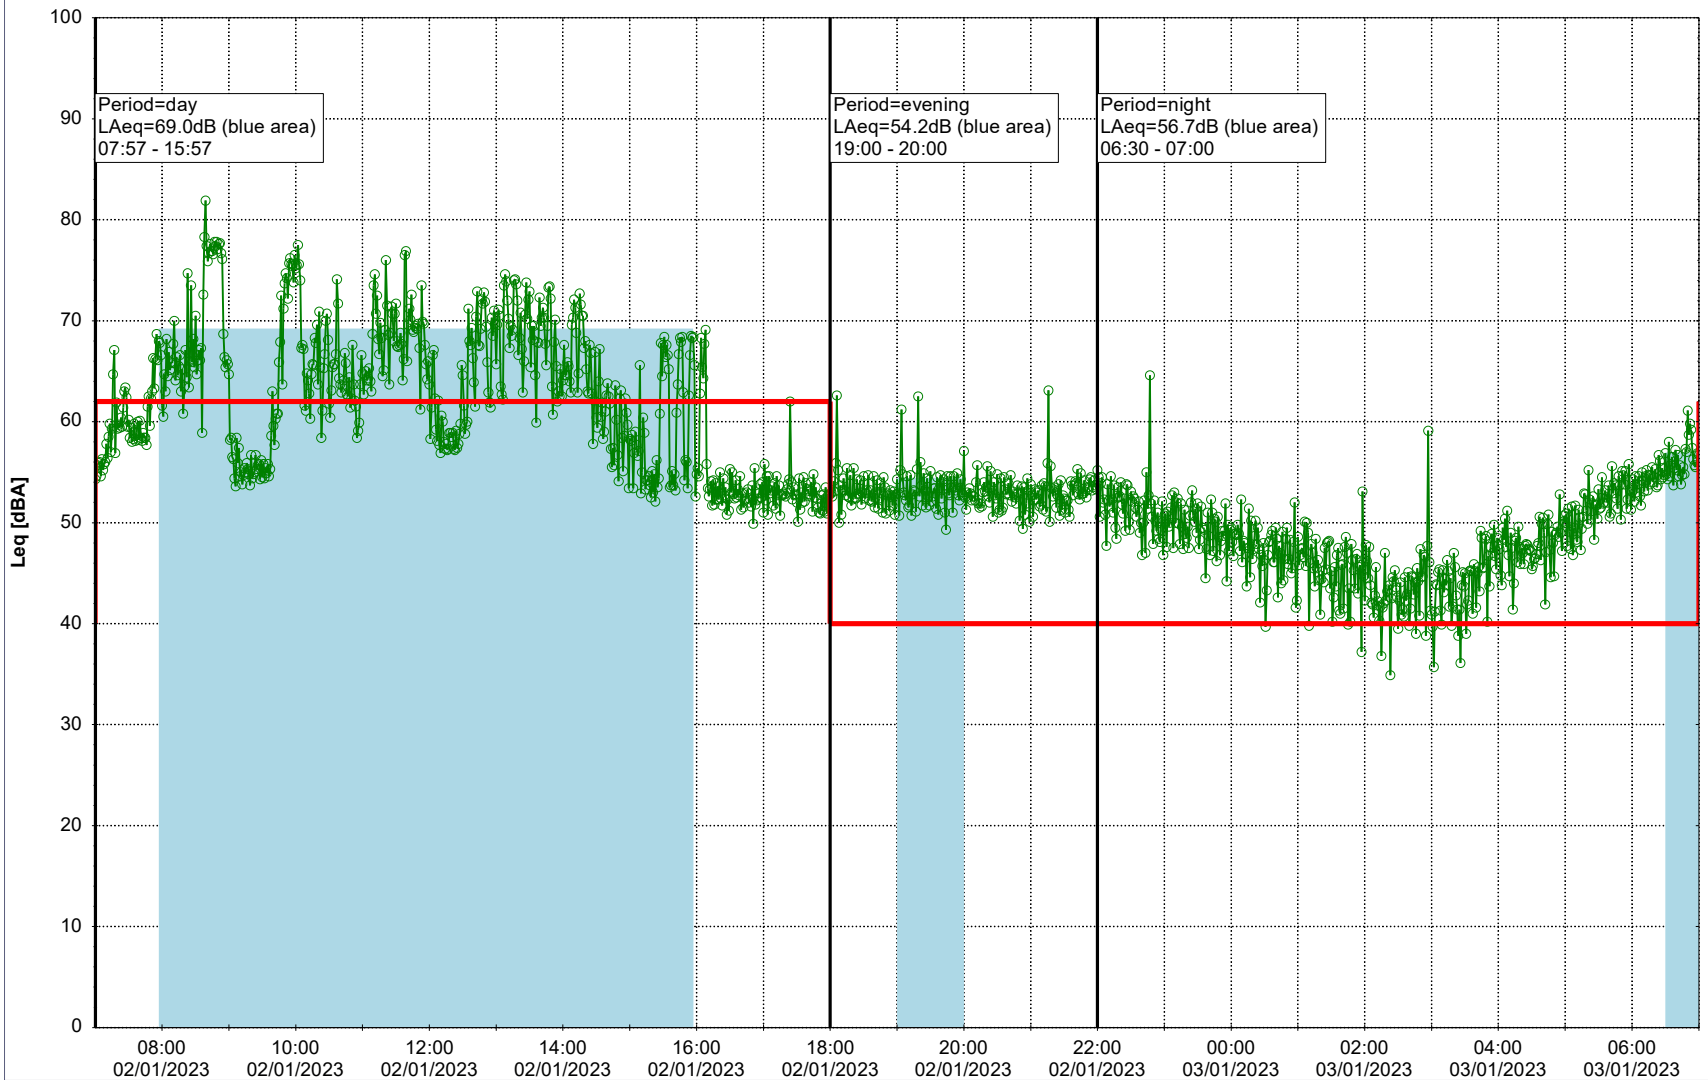

Project: Kronos Sydhavnen
Construction: Sluseholmen
Location: N-V

Plan View

Remarks

...

Noise Time Related Diagram

02/01/2023
03/01/2023

○○○○ SLU_NS01

Project: Kronos Sydhavnen
Construction: Sluseholmen
Location: N-V

Plan View

0 5 10 15 20 [m]

Remarks

...

Noise Time Related Diagram

03/01/2023
04/01/2023

○○○○ SLU_NS01

Project: Kronos Sydhavnen
Construction: Sluseholmen
Location: N-V

Plan View

0 5 10 15 20 [m]

Remarks

...

Noise Time Related Diagram

04/01/2023
05/01/2023

○○○○ SLU_NS01

Project: Kronos Sydhavnen
Construction: Sluseholmen
Location: N-V

...

Noise Time Related Diagram

07/01/2023
08/01/2023

SLU_NS01

Project: Kronos Sydhavnen
Construction: Sluseholmen
Location: N-V

Plan View

0 5 10 15 20 [m]

Remarks