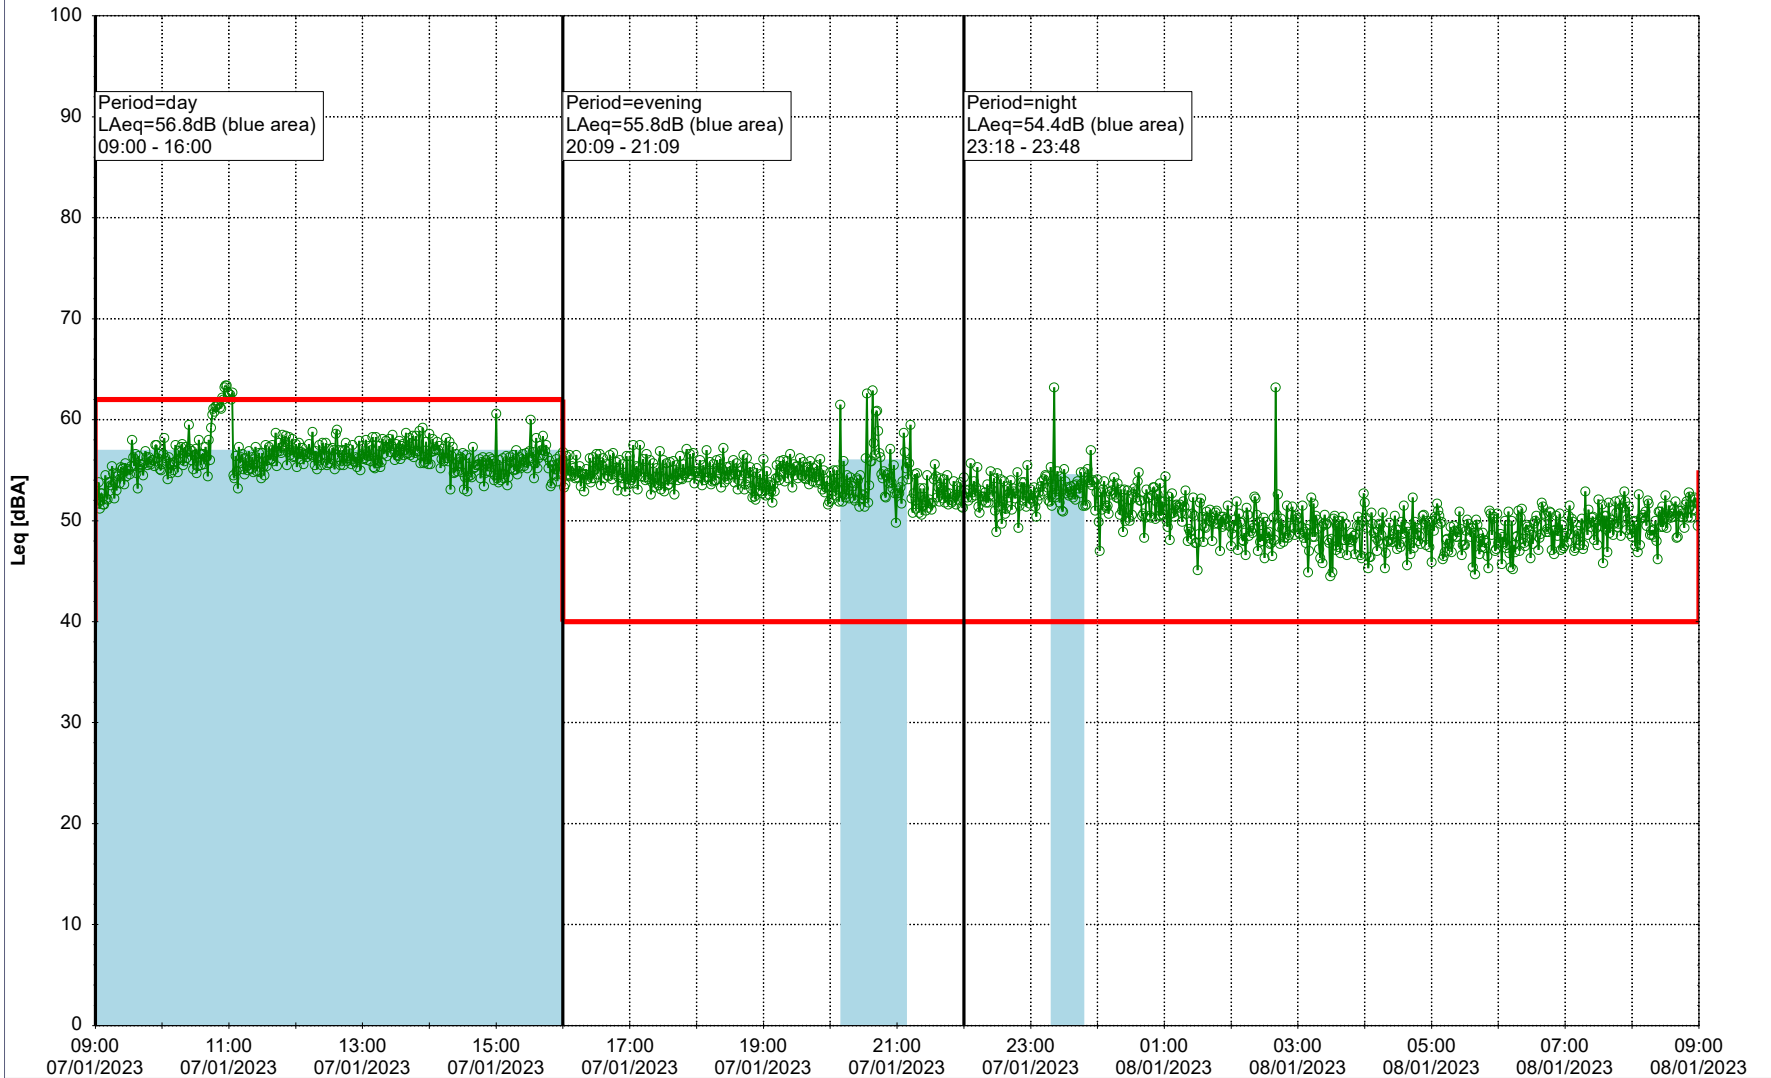

Remarks

...

Noise Time Related Diagram

06/01/2023
07/01/2023

SLU_NS01

Project: Kronos Sydhavnen
Construction: Sluseholmen
Location: N-V

Plan View

Remarks

...

Noise Time Related Diagram

07/01/2023
08/01/2023

SLU_NS01

Project: Kronos Sydhavnen
Construction: Sluseholmen
Location: N-V

Plan View

0 5 10 15 20 [m]

Remarks