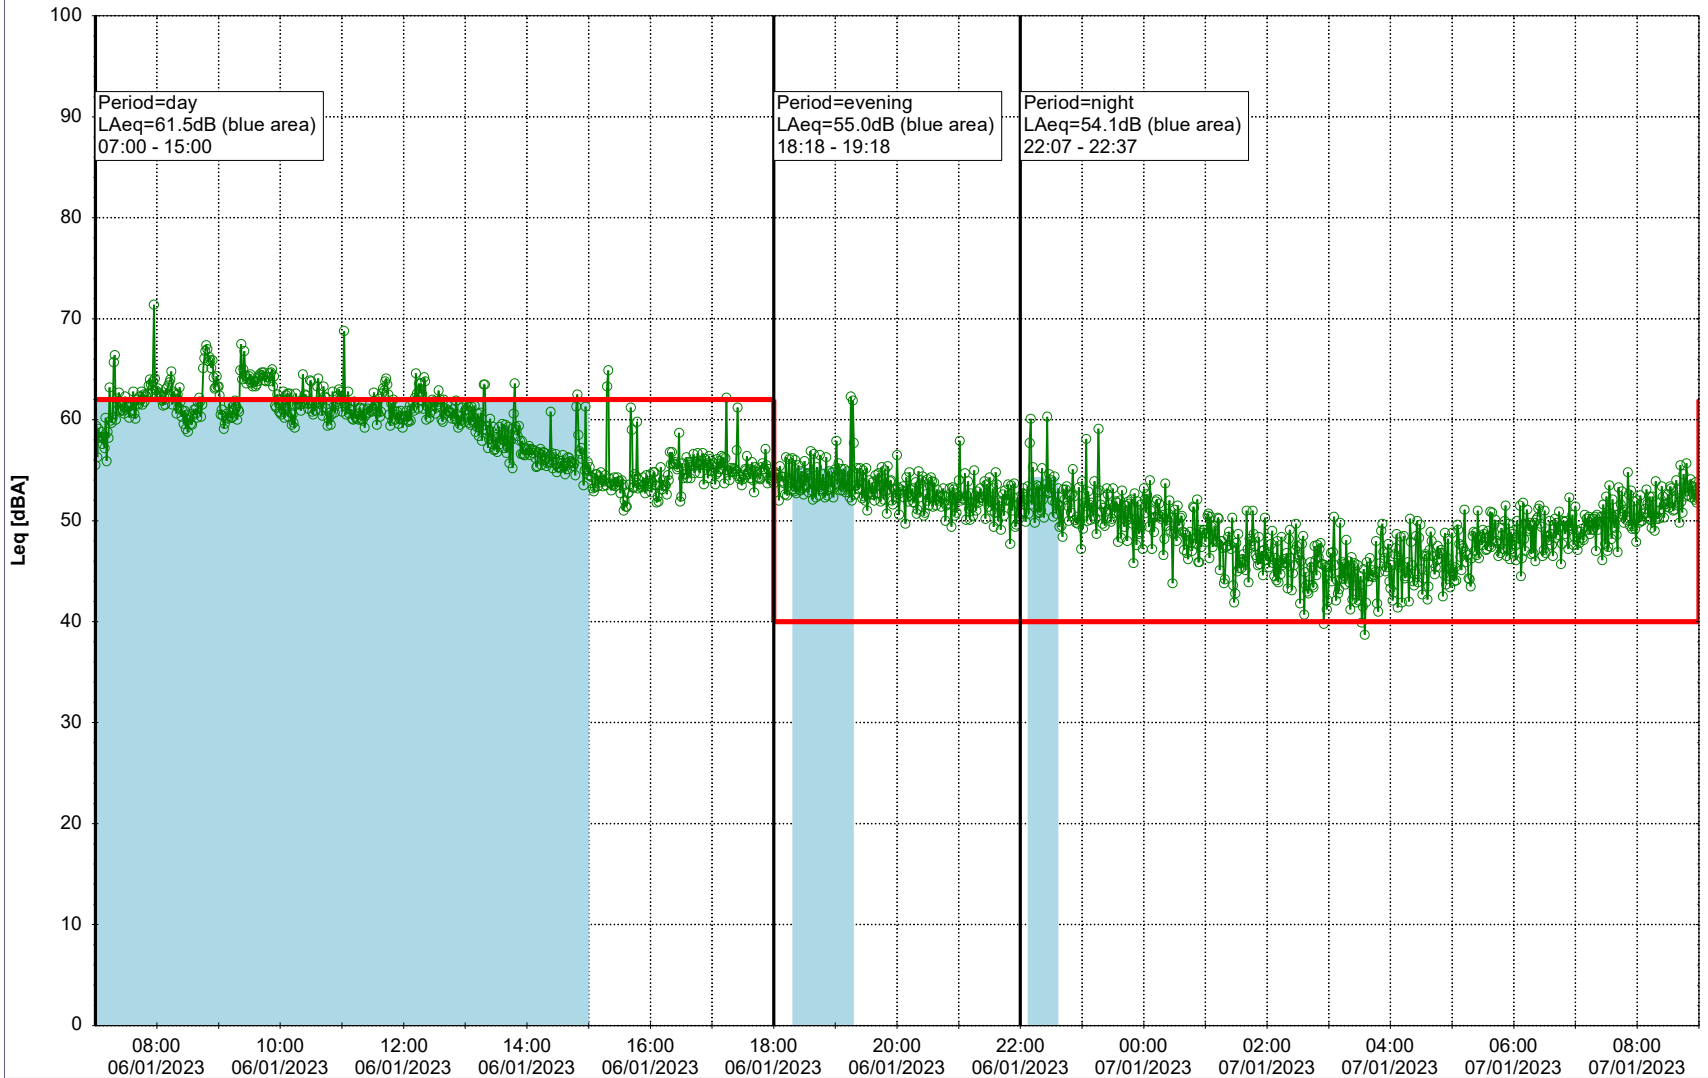

Plan View

Remarks

...

Noise Time Related Diagram

05/01/2023
06/01/2023

○○○○ SLU_NS01

Project: Kronos Sydhavnen
Construction: Sluseholmen
Location: N-V

Plan View

Remarks

...

Noise Time Related Diagram

06/01/2023
07/01/2023

SLU_NS01

Project: Kronos Sydhavnen
Construction: Sluseholmen
Location: N-V

Plan View

Remarks

...

Noise Time Related Diagram

07/01/2023
08/01/2023

SLU_NS01

Project: Kronos Sydhavnen
Construction: Sluseholmen
Location: N-V

Plan View

0 5 10 15 20 [m]

Remarks