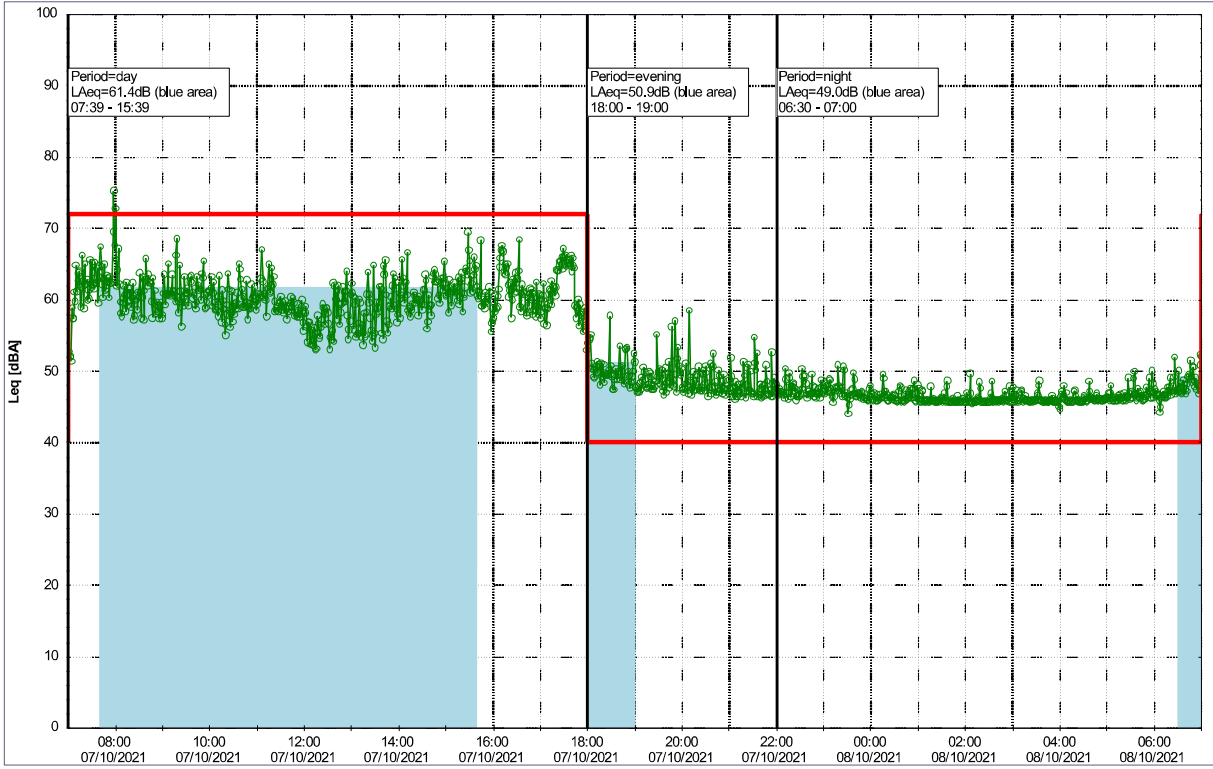

Project: Kronos Sydhavnen
Construction: Mozarts Plads
Location: N-V

Plan View

0 5 10 15 20 [m]

Remarks

...

Noise Time Related Diagram

07/10/2021
08/10/2021

MOP_NS01