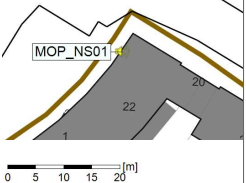

Plan View

Project: Kronos Sydhavnen
Construction: Mozarts Plads
Location: N-V

09/10/2021
10/10/2021

Noise Time Related Diagram

MOP_NS01

Remarks

...

Plan View