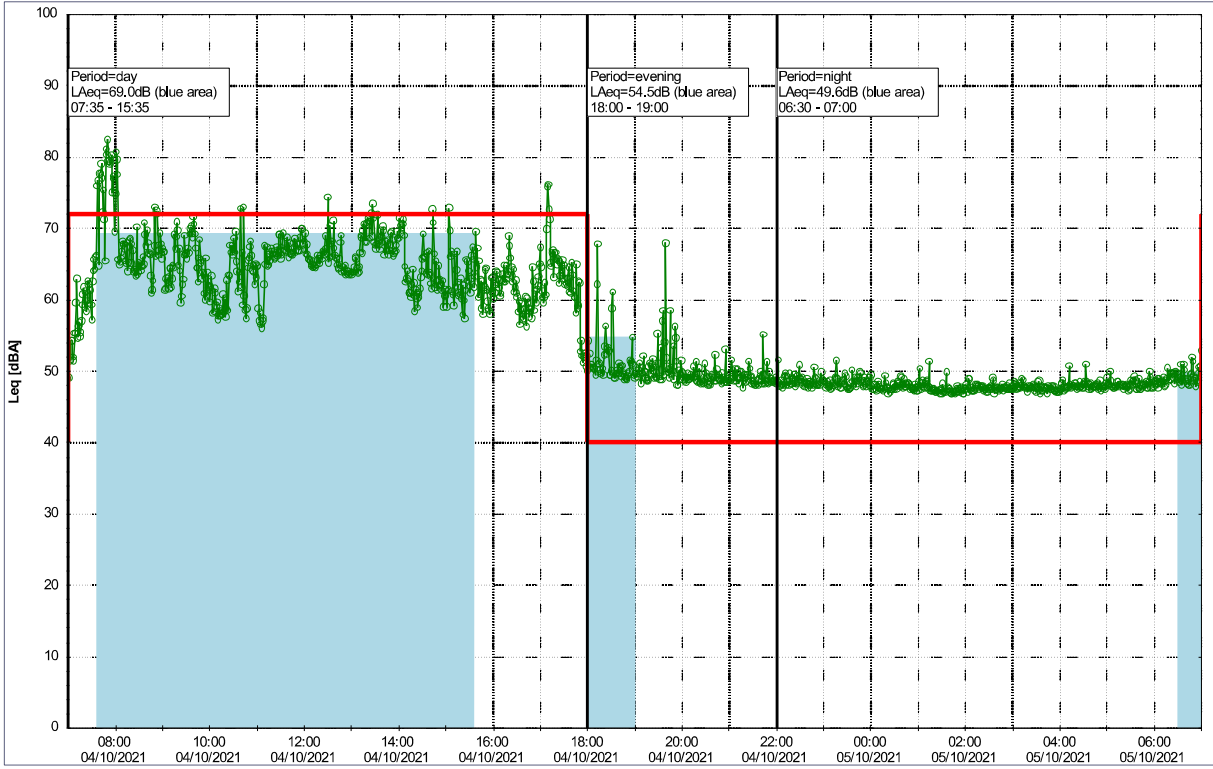

Project: Kronos Sydhavnen
Construction: Mozarts Plads
Location: N-V

Plan View

Noise Time Related Diagram

04/10/2021
05/10/2021

○○○○ MOP_NS01

Project: Kronos Sydhavnen
Construction: Mozarts Plads
Location: N-V

Plan View

Noise Time Related Diagram

05/10/2021
06/10/2021

MOP_NS01

Project: Kronos Sydhavnen
Construction: Mozarts Plads
Location: N-V

Plan View

Remarks

Noise Time Related Diagram

06/10/2021
07/10/2021

MOP_NS01

Project: Kronos Sydhavnen
Construction: Mozarts Plads
Location: N-V

Plan View

0 5 10 15 20 [m]

Remarks

...

Noise Time Related Diagram

Project: Kronos Sydhavnen
Construction: Mozarts Plads
Location: N-V

10/10/2021
11/10/2021

Noise Time Related Diagram

MOP_NS01

0 5 10 15 20 [m]

Remarks

...