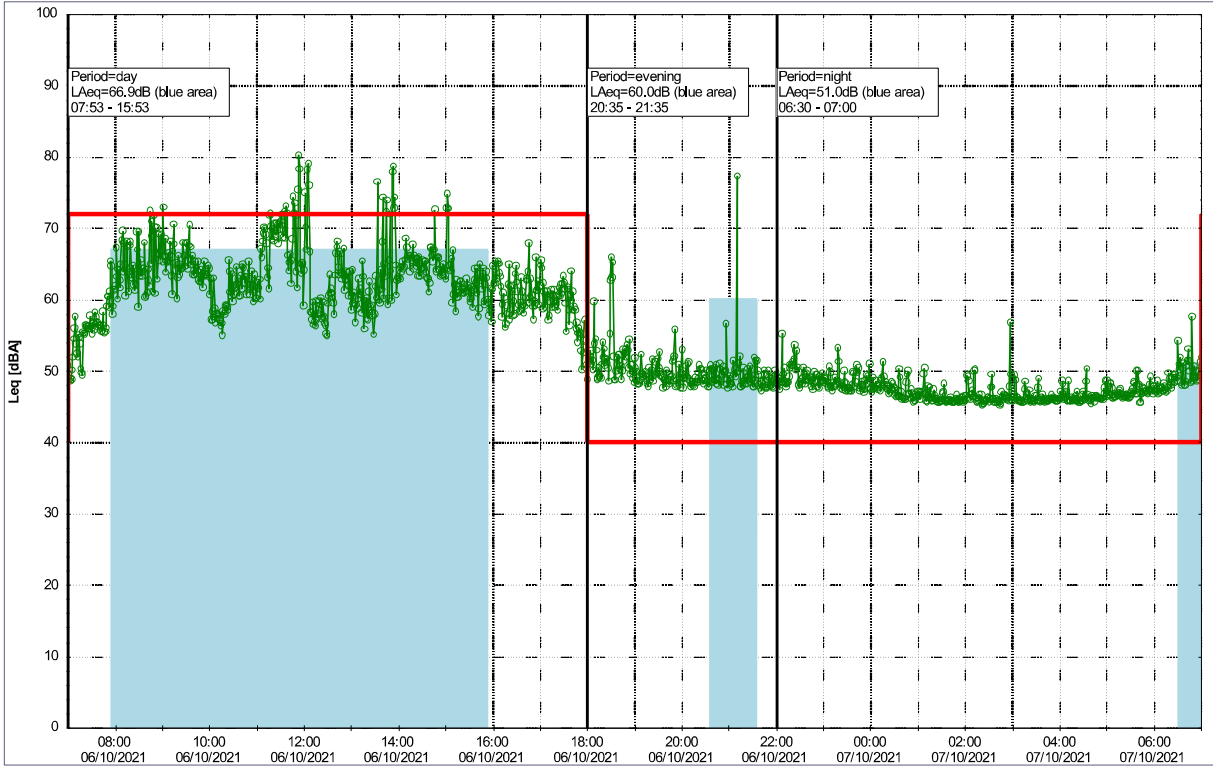

Plan View

Noise Time Related Diagram

05/10/2021
06/10/2021

MOP_NS01

Project: Kronos Sydhavnen
Construction: Mozarts Plads
Location: N-V

Plan View

Remarks

Noise Time Related Diagram

06/10/2021
07/10/2021

MOP_NS01

Project: Kronos Sydhavnen
Construction: Mozarts Plads
Location: N-V

Plan View

0 5 10 15 20 [m]

Remarks

...

Noise Time Related Diagram

Project: Kronos Sydhavnen
Construction: Mozarts Plads
Location: N-V

10/10/2021
11/10/2021

Noise Time Related Diagram

MOP_NS01

0 5 10 15 20 [m]

Remarks

...