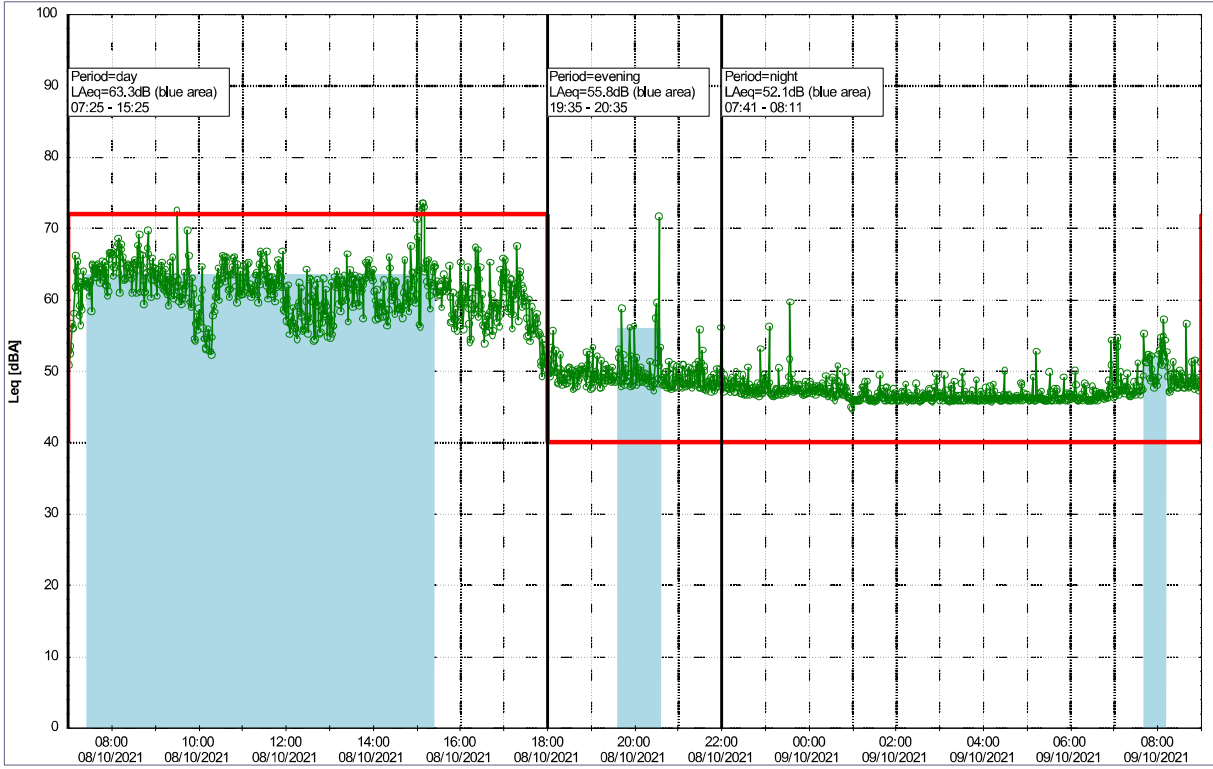

07/10/2021
08/10/2021

MOP_NS01

Project: Kronos Sydhavnen
Construction: Mozarts Plads
Location: N-V

Plan View

Remarks

Noise Time Related Diagram

08/10/2021
09/10/2021

oooo MOP_NS01

Plan View

Project: Kronos Sydhavnen
Construction: Mozarts Plads
Location: N-V

09/10/2021
10/10/2021

Noise Time Related Diagram

MOP_NS01

Remarks

...

Plan View

Project: Kronos Sydhavnen
Construction: Mozarts Plads
Location: N-V

10/10/2021
11/10/2021

Noise Time Related Diagram

MOP_NS01

0 5 10 15 20 [m]

Remarks

...