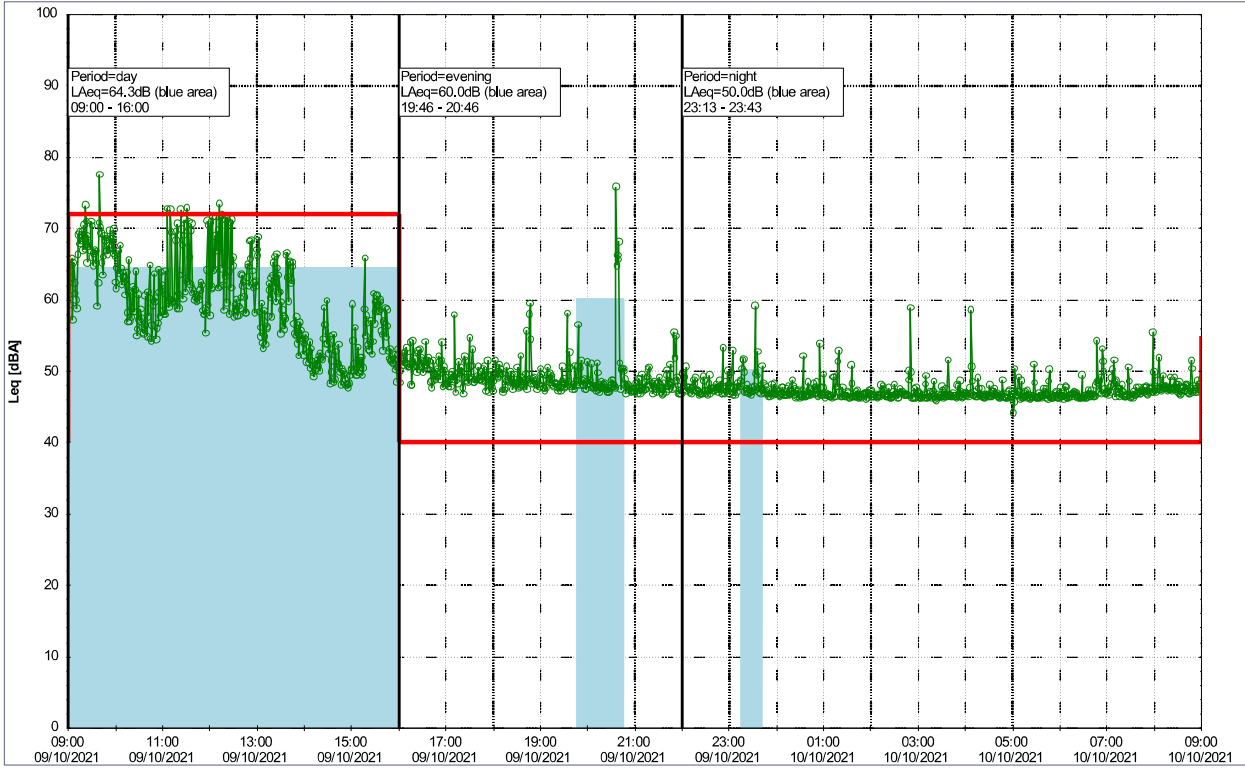

Plan View

Project: Kronos Sydhavnen
Construction: Mozarts Plads
Location: N-V

09/10/2021
10/10/2021

Noise Time Related Diagram

MOP_NS01

Remarks

...

Plan View

Project: Kronos Sydhavnen
Construction: Mozarts Plads
Location: N-V

10/10/2021
11/10/2021

Noise Time Related Diagram

MOP_NS01

0 5 10 15 20 [m]

Remarks

...