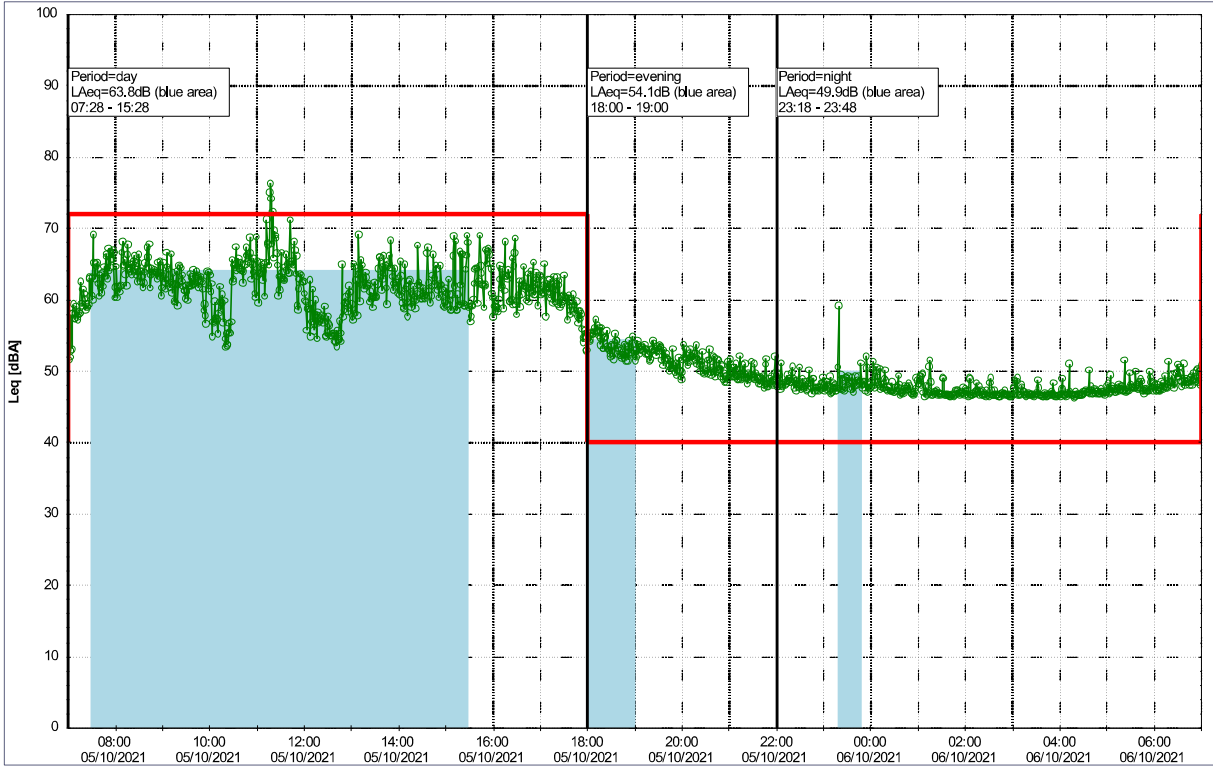

Project: Kronos Sydhavnen
Construction: Mozarts Plads
Location: N-V

Plan View

Noise Time Related Diagram

04/10/2021
05/10/2021

○○○○ MOP_NS01

Project: Kronos Sydhavnen
Construction: Mozarts Plads
Location: N-V

Plan View

Noise Time Related Diagram

05/10/2021
06/10/2021

MOP_NS01

Project: Kronos Sydhavnen
Construction: Mozarts Plads
Location: N-V

Plan View

Remarks

Noise Time Related Diagram

06/10/2021
07/10/2021

MOP_NS01

Project: Kronos Sydhavnen
Construction: Mozarts Plads
Location: N-V

Plan View

0 5 10 15 20 [m]

Remarks

...

Noise Time Related Diagram

Project: Kronos Sydhavnen
Construction: Mozarts Plads
Location: N-V

10/10/2021
11/10/2021

Noise Time Related Diagram

MOP_NS01

0 5 10 15 20 [m]

Remarks

...