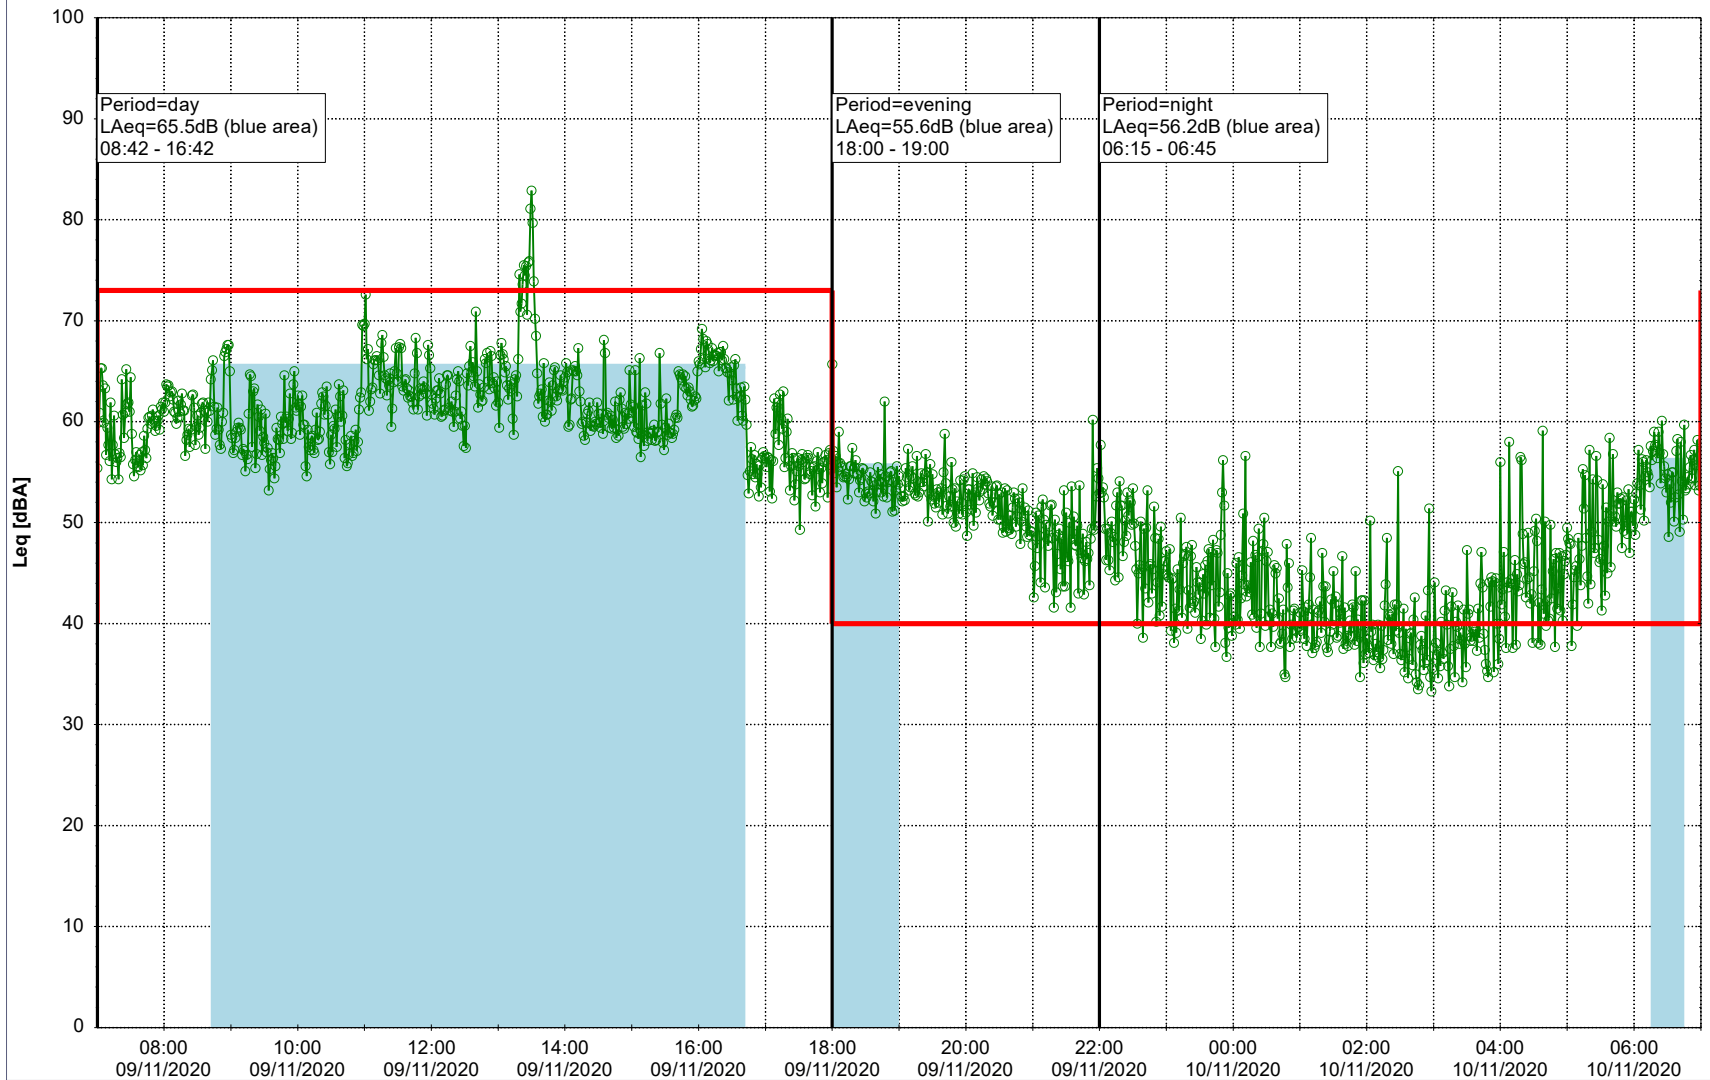

**Project:** Kronos Sydhavnen  
**Construction:** Havneholmen  
**Location:** N-V

Plan View

Remarks

...

### Noise Time Related Diagram

09/11/2020  
10/11/2020

○ ○ ○ ○ HOL\_NS01

**Project:** Kronos Sydhavnen  
**Construction:** Havneholmen  
**Location:** N-V

Plan View

Remarks

...

### Noise Time Related Diagram

10/11/2020  
11/11/2020

○ ○ ○ ○ HOL\_NS01

**Project:** Kronos Sydhavnen  
**Construction:** Havneholmen  
**Location:** N-V

Plan View

Remarks

...

### Noise Time Related Diagram

11/11/2020  
12/11/2020

○ ○ ○ ○ HOL\_NS01

Project: Kronos Sydhavnen  
Construction: Havneholmen  
Location: N-V

Plan View

Remarks

...