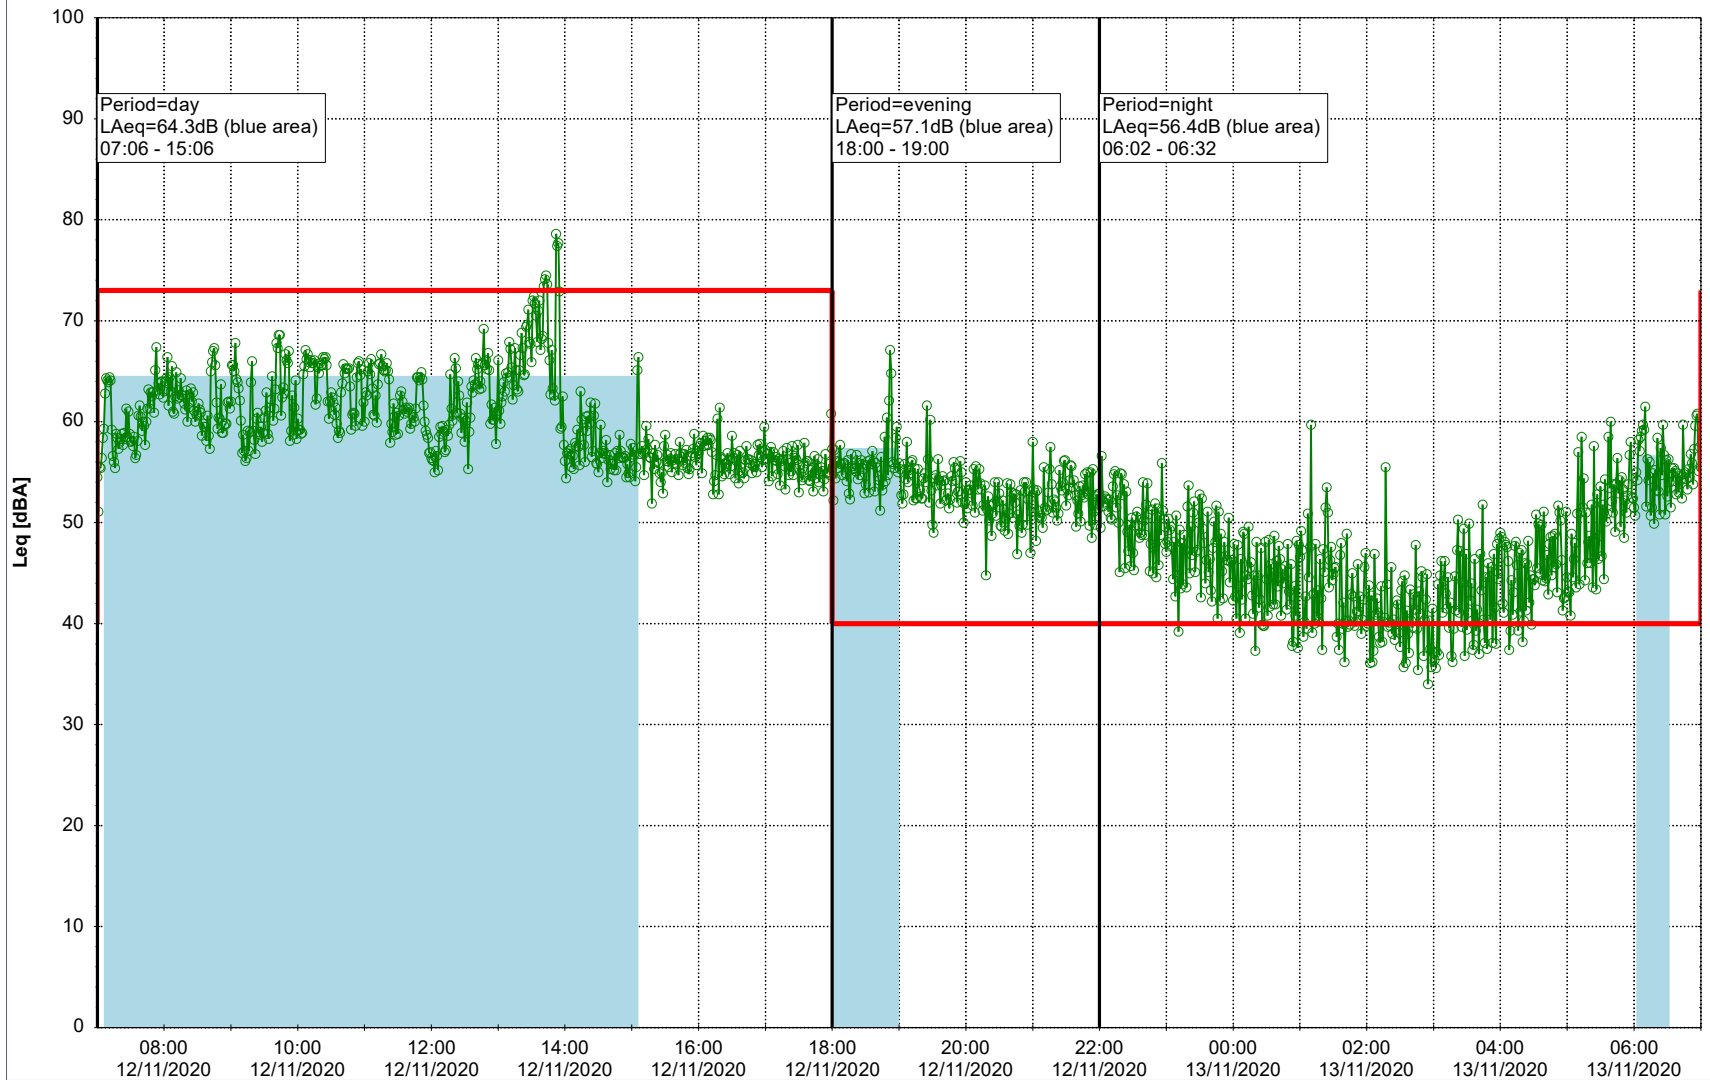

### Noise Time Related Diagram

11/11/2020  
12/11/2020

○ ○ ○ ○ HOL\_NS01

Project: Kronos Sydhavnen  
Construction: Havneholmen  
Location: N-V

Plan View

Remarks

...

### Noise Time Related Diagram

12/11/2020  
13/11/2020

○ ○ ○ ○ HOL\_NS01

**Project:** Kronos Sydhavnen  
**Construction:** Havneholmen  
**Location:** N-V

Plan View

Remarks

...