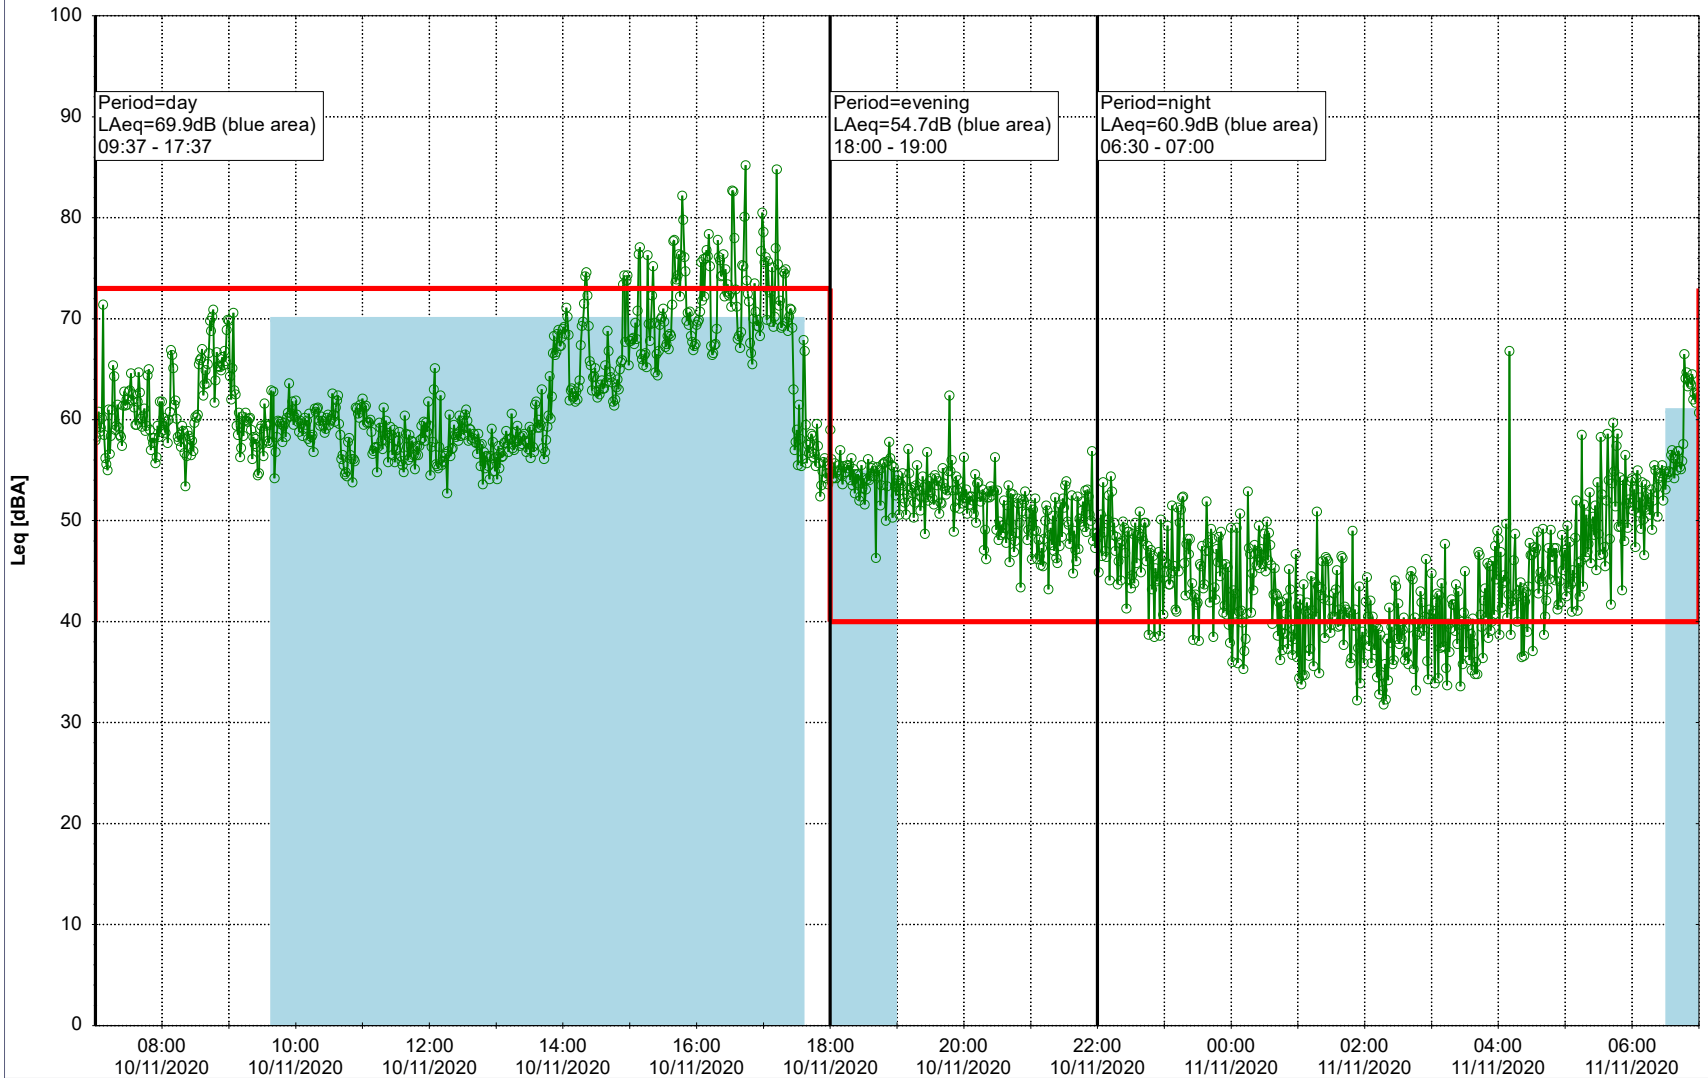

### Noise Time Related Diagram

09/11/2020  
10/11/2020

○ ○ ○ ○ HOL\_NS01

**Project:** Kronos Sydhavnen  
**Construction:** Havneholmen  
**Location:** N-V

Plan View

Remarks

...

### Noise Time Related Diagram

10/11/2020  
11/11/2020

○ ○ ○ ○ HOL\_NS01

**Project:** Kronos Sydhavnen  
**Construction:** Havneholmen  
**Location:** N-V

Plan View

Remarks

...

### Noise Time Related Diagram

11/11/2020  
12/11/2020

○ ○ ○ ○ HOL\_NS01

Project: Kronos Sydhavnen  
Construction: Havneholmen  
Location: N-V

Plan View

Remarks

...