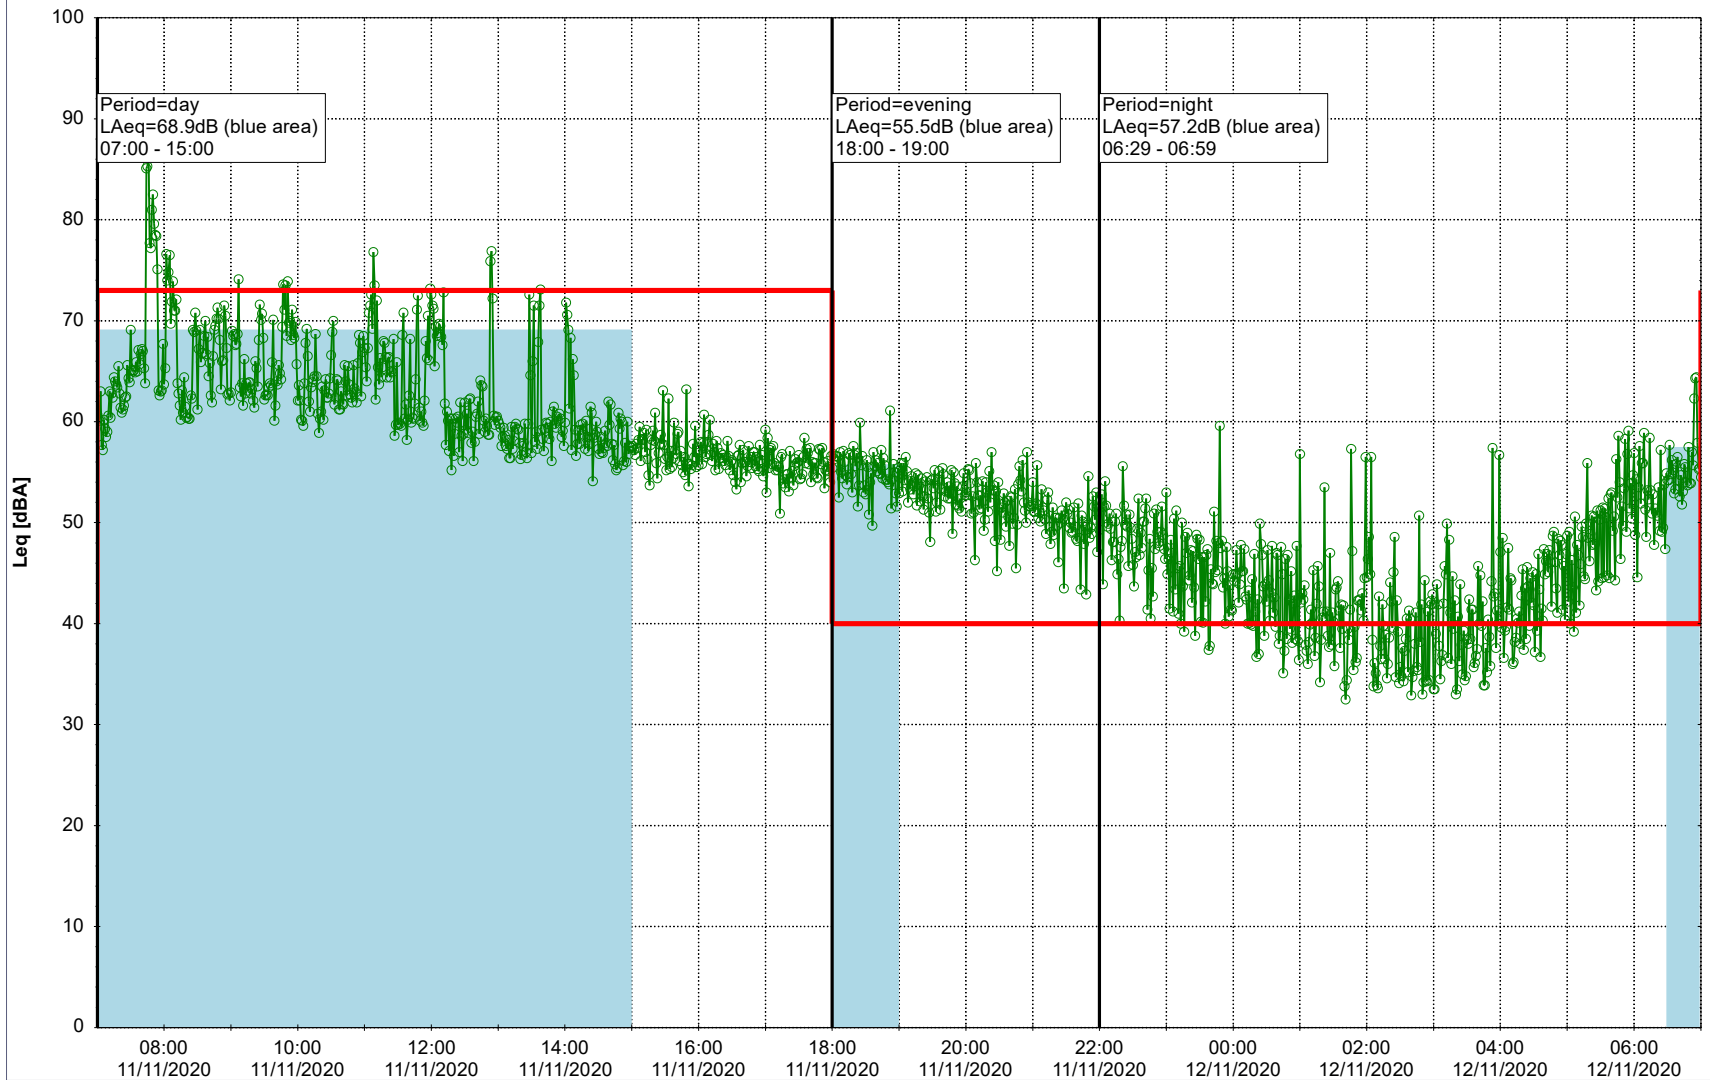

### Noise Time Related Diagram

10/11/2020  
11/11/2020

○ ○ ○ ○ HOL\_NS01

**Project:** Kronos Sydhavnen  
**Construction:** Havneholmen  
**Location:** N-V

Plan View

Remarks

...

### Noise Time Related Diagram

11/11/2020  
12/11/2020

○ ○ ○ ○ HOL\_NS01

Project: Kronos Sydhavnen  
Construction: Havneholmen  
Location: N-V

Plan View

Remarks

...