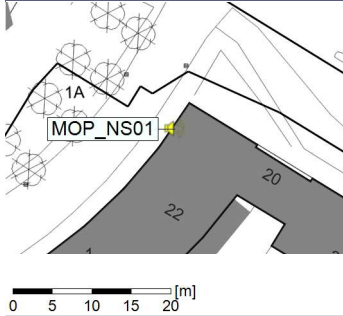

Noise Time Related Diagram

03/12/2021
04/12/2021

○○○○ MOP_NS01

Project: Kronos Sydhavnen
Construction: Mozarts Plads
Location: N-V

Plan View

Remarks

...

Noise Time Related Diagram