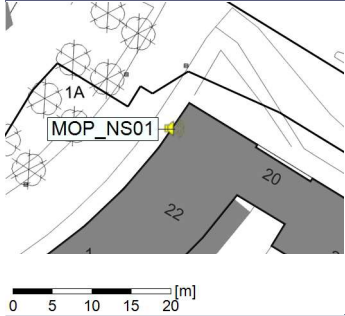

...

Noise Time Related Diagram

02/12/2021
03/12/2021

○○○○ MOP_NS01

Project: Kronos Sydhavnen
Construction: Mozarts Plads
Location: N-V

Plan View

Remarks

...