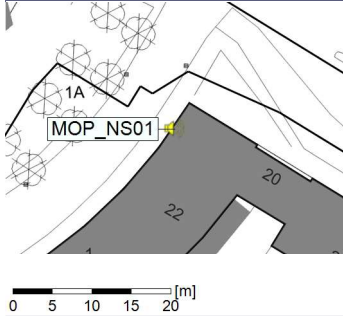

30/11/2021
01/12/2021

Plan View

Remarks

...

Noise Time Related Diagram

○○○○ MOP_NS01

Project: Kronos Sydhavnen
Construction: Mozarts Plads
Location: N-V

Plan View