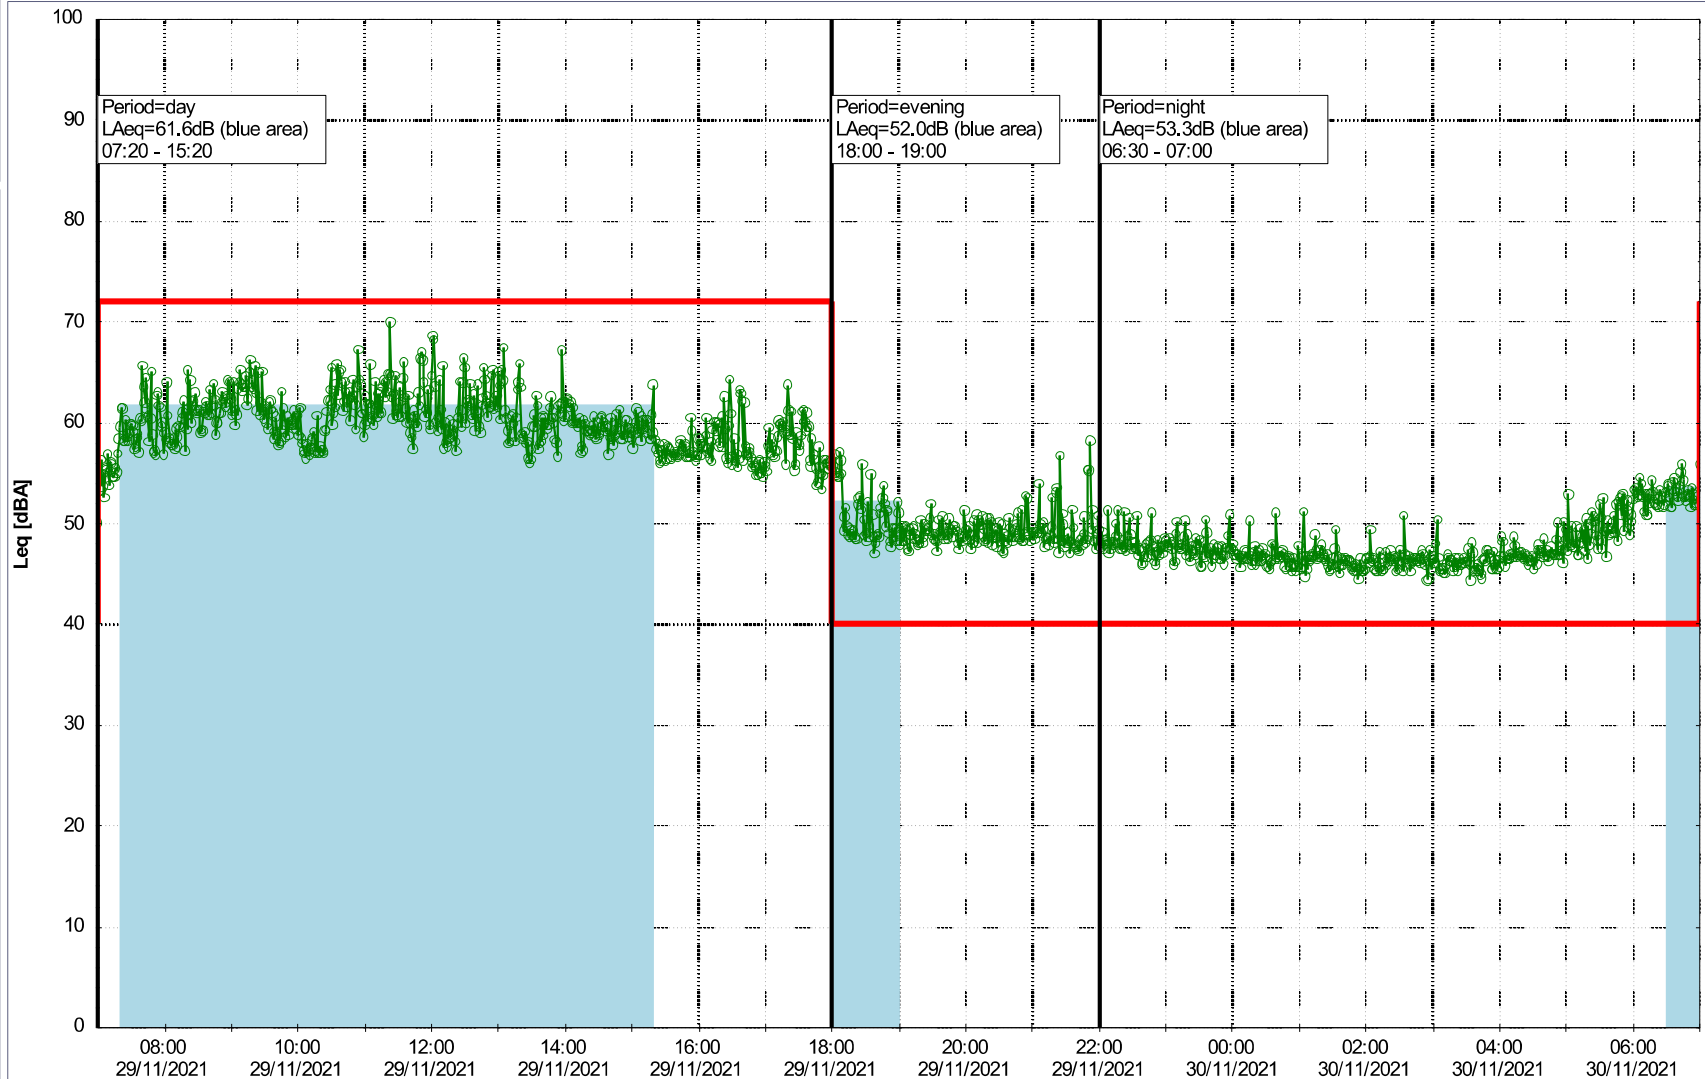

Project: Kronos Sydhavnen
Construction: Mozarts Plads
Location: N-V

Plan View

Remarks

...

Noise Time Related Diagram

29/11/2021
30/11/2021

○○○○ MOP_NS01

Project: Kronos Sydhavnen
Construction: Mozarts Plads
Location: N-V

30/11/2021
01/12/2021

Plan View

Remarks

...

Noise Time Related Diagram

○○○○ MOP_NS01

Project: Kronos Sydhavnen
Construction: Mozarts Plads
Location: N-V

Plan View

Remarks

...

Noise Time Related Diagram

01/12/2021
02/12/2021

○○○○ MOP_NS01

Project: Kronos Sydhavnen
Construction: Mozarts Plads
Location: N-V

Plan View

Remarks

Noise Time Related Diagram

03/12/2021
04/12/2021

○○○○ MOP_NS01

Project: Kronos Sydhavnen
Construction: Mozarts Plads
Location: N-V

Plan View

Remarks

...

Noise Time Related Diagram