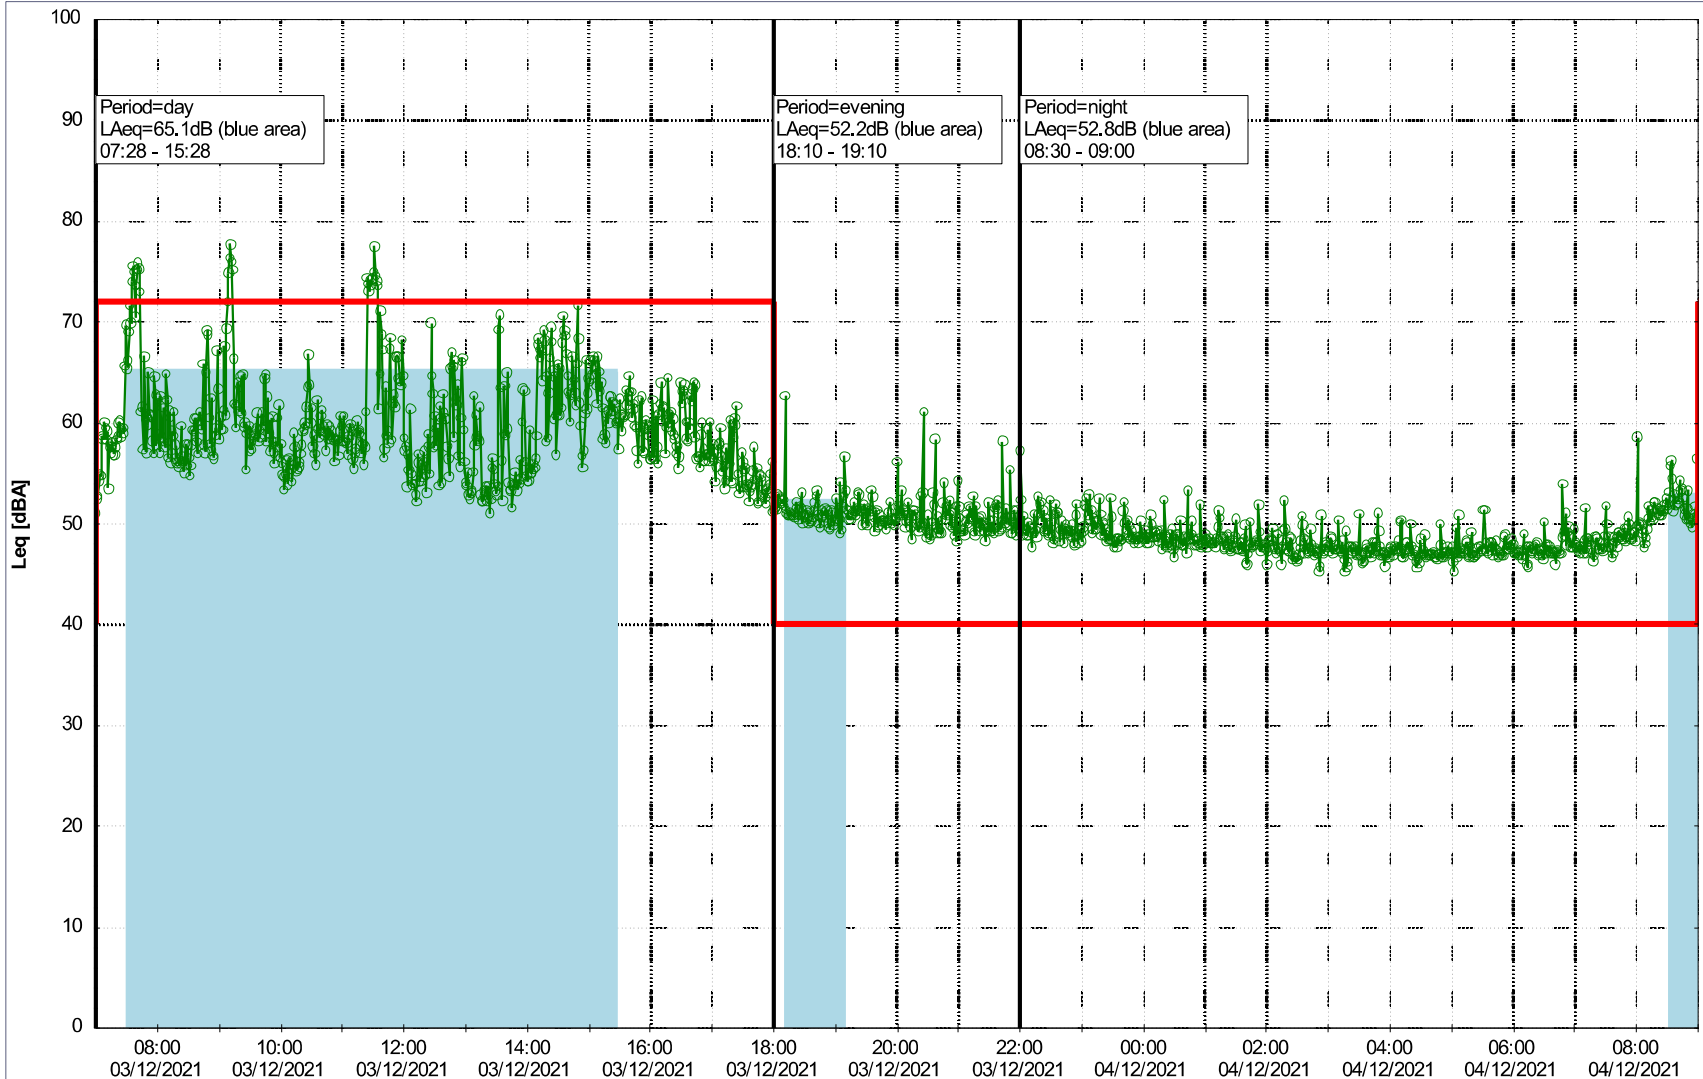

...

Noise Time Related Diagram

02/12/2021
03/12/2021

○○○○ MOP_NS01

Project: Kronos Sydhavnen
Construction: Mozarts Plads
Location: N-V

Plan View

Remarks

...

Noise Time Related Diagram

03/12/2021
04/12/2021

○○○○ MOP_NS01

Project: Kronos Sydhavnen
Construction: Mozarts Plads
Location: N-V

Plan View

Remarks

...

Noise Time Related Diagram