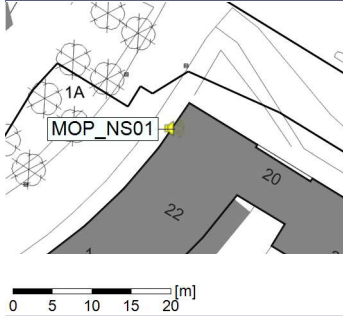

04/12/2021
05/12/2021

○○○○ MOP_NS01

Project: Kronos Sydhavnen
Construction: Mozarts Plads
Location: N-V

Plan View

Remarks

...

Noise Time Related Diagram

05/12/2021
06/12/2021