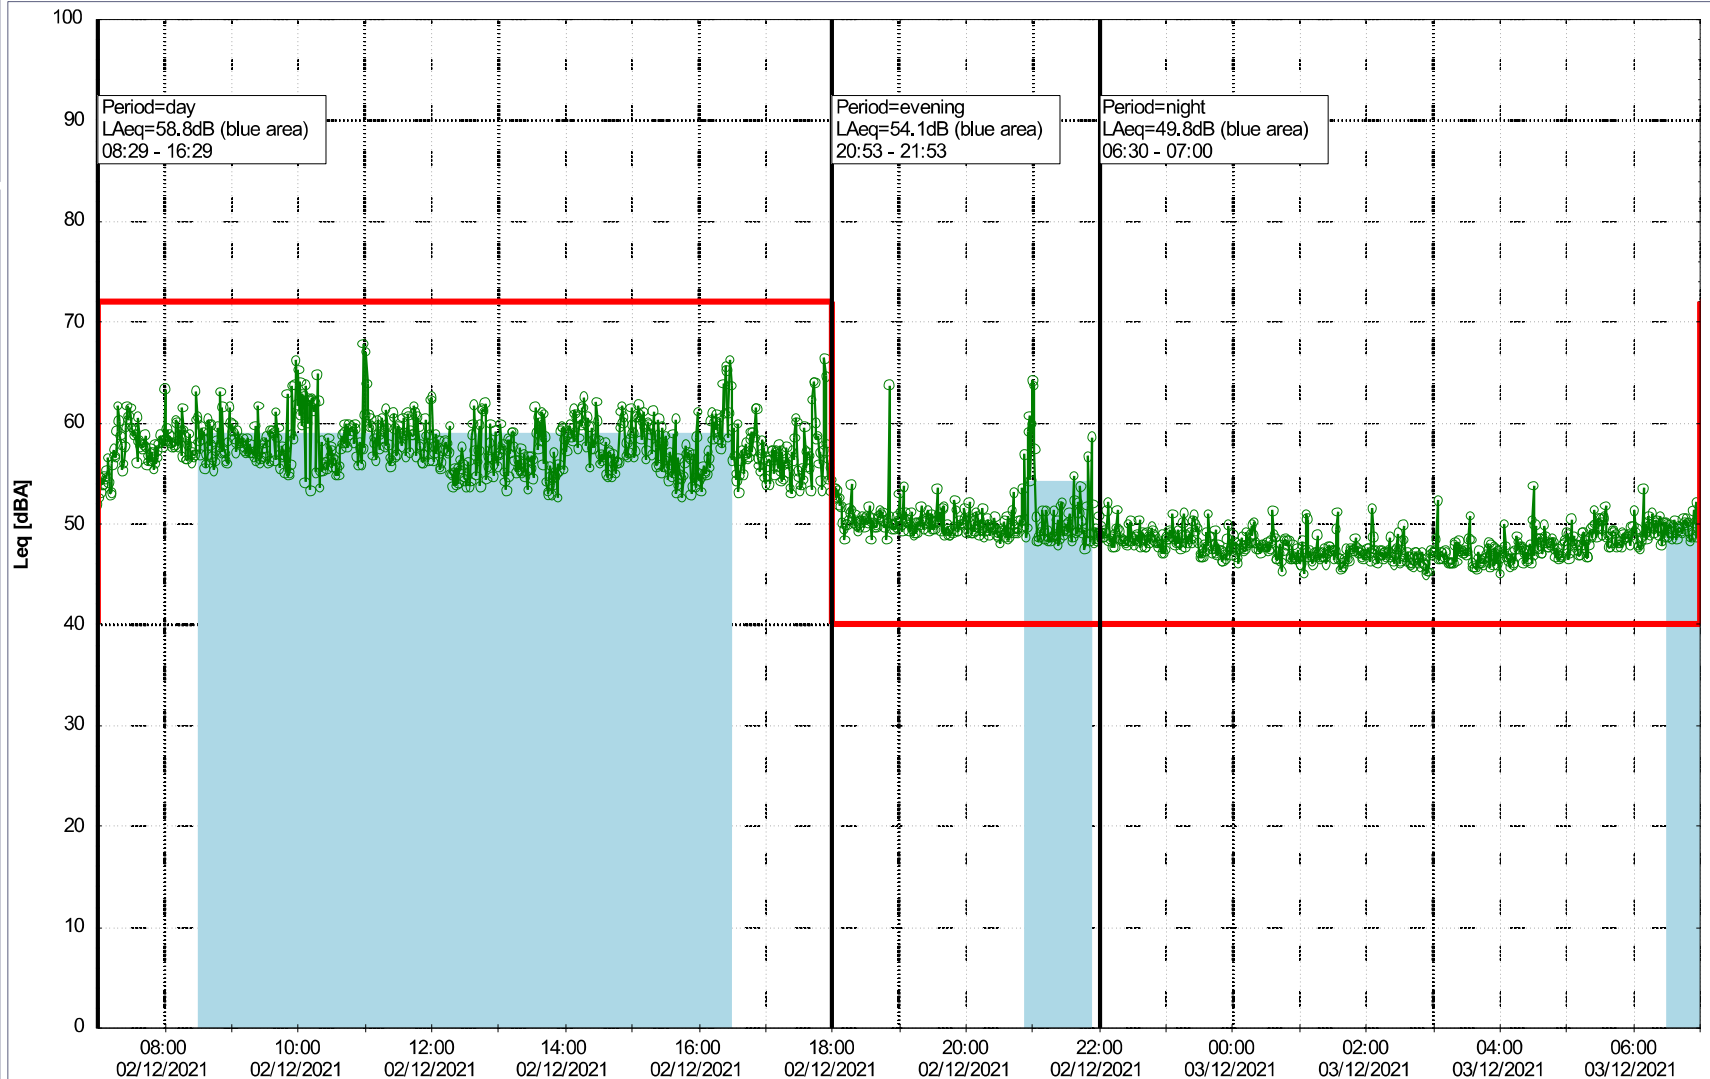

Remarks

...

Noise Time Related Diagram

01/12/2021
02/12/2021

○○○○ MOP_NS01

Project: Kronos Sydhavnen
Construction: Mozarts Plads
Location: N-V

Plan View

Remarks

...

Noise Time Related Diagram

02/12/2021
03/12/2021

○○○○ MOP_NS01

Project: Kronos Sydhavnen
Construction: Mozarts Plads
Location: N-V

Plan View

Remarks

...

Noise Time Related Diagram

03/12/2021
04/12/2021

○○○○ MOP_NS01

Project: Kronos Sydhavnen
Construction: Mozarts Plads
Location: N-V

Plan View

Remarks

...

Noise Time Related Diagram