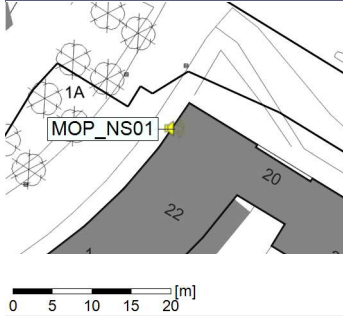

Project: Kronos Sydhavnen
Construction: Mozarts Plads
Location: N-V

Plan View

Remarks

...

Noise Time Related Diagram

29/11/2021
30/11/2021

○○○○ MOP_NS01

Project: Kronos Sydhavnen
Construction: Mozarts Plads
Location: N-V