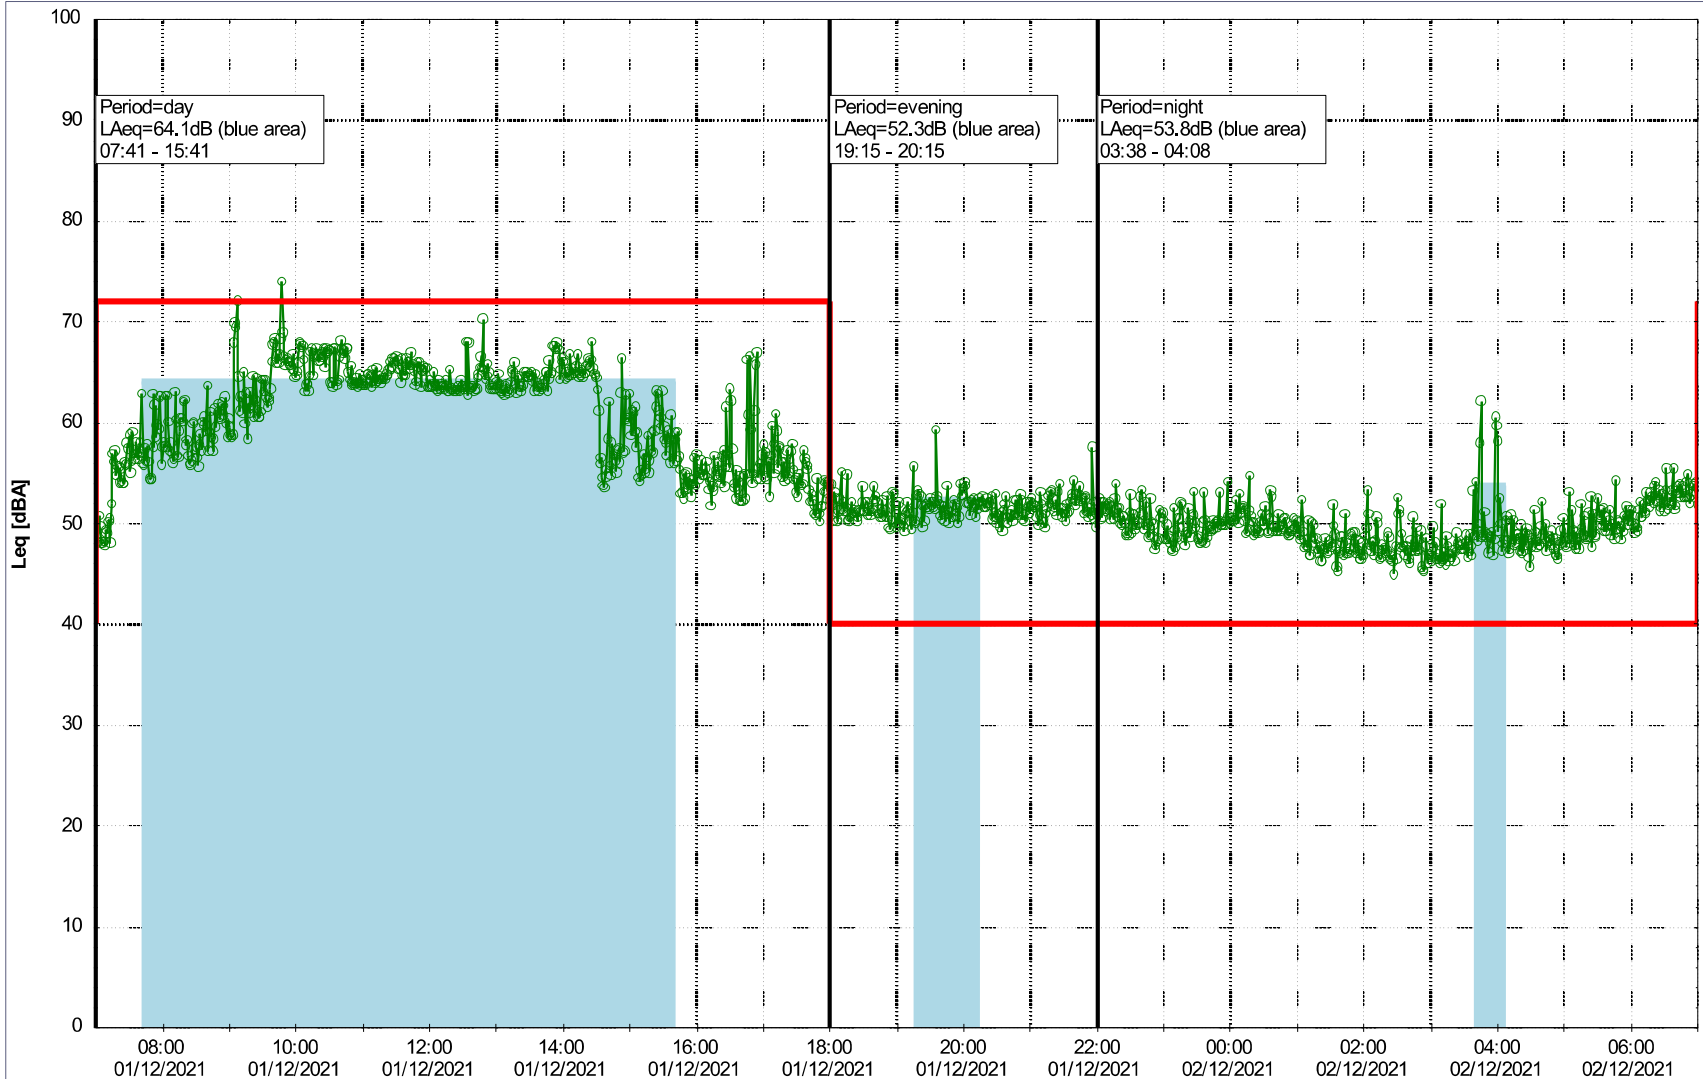

30/11/2021
01/12/2021

Plan View

Remarks

...

Noise Time Related Diagram

○○○○ MOP_NS01

Project: Kronos Sydhavnen
Construction: Mozarts Plads
Location: N-V

Plan View

Remarks

...

Noise Time Related Diagram

01/12/2021
02/12/2021

○○○○ MOP_NS01

Project: Kronos Sydhavnen
Construction: Mozarts Plads
Location: N-V

Plan View

Remarks