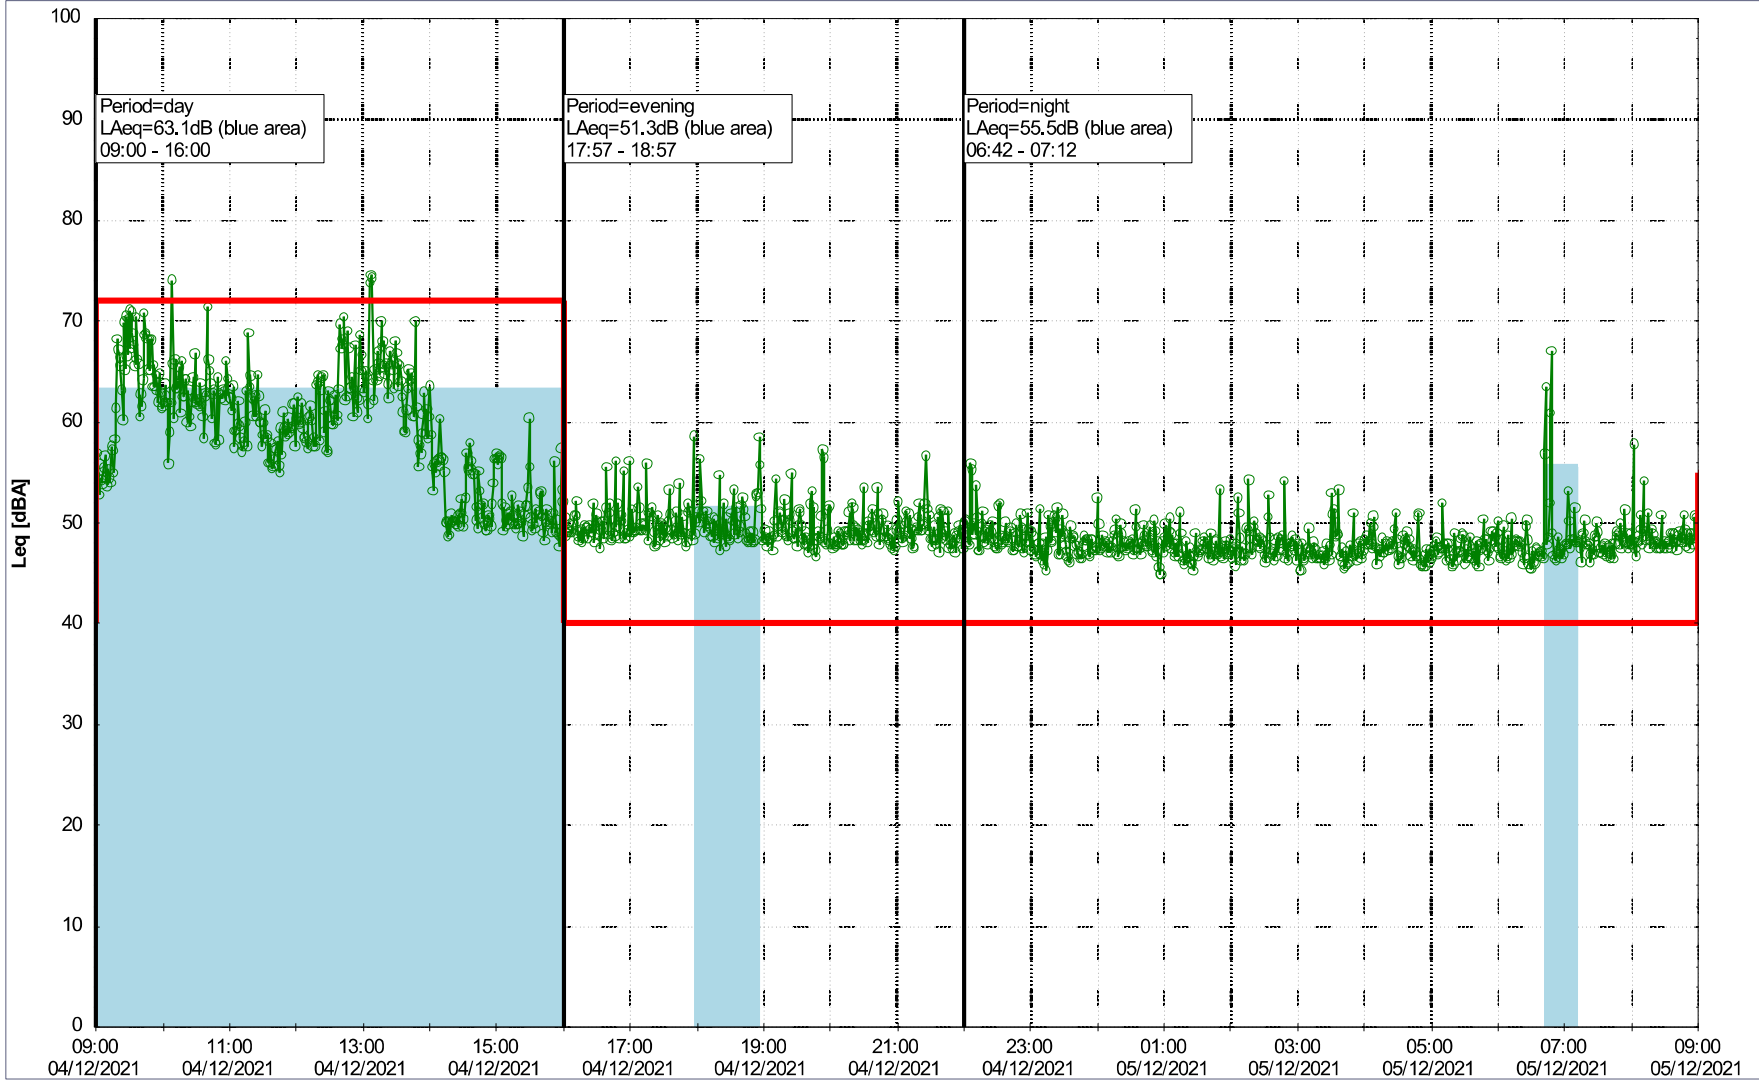

Noise Time Related Diagram

03/12/2021
04/12/2021

○○○○ MOP_NS01

Project: Kronos Sydhavnen
Construction: Mozarts Plads
Location: N-V

Plan View

Remarks

...

Noise Time Related Diagram

04/12/2021
05/12/2021

○○○○ MOP_NS01

Project: Kronos Sydhavnen
Construction: Mozarts Plads
Location: N-V

Plan View

Remarks

...

Noise Time Related Diagram

05/12/2021
06/12/2021