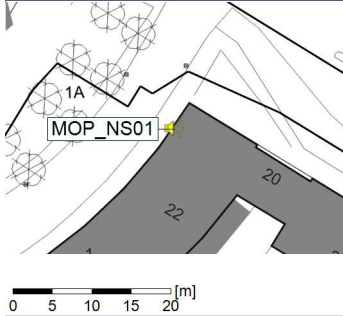

Remarks

...

Noise Time Related Diagram

01/12/2021
02/12/2021

○○○○ MOP_NS01

Project: Kronos Sydhavnen
Construction: Mozarts Plads
Location: N-V

Plan View

Remarks