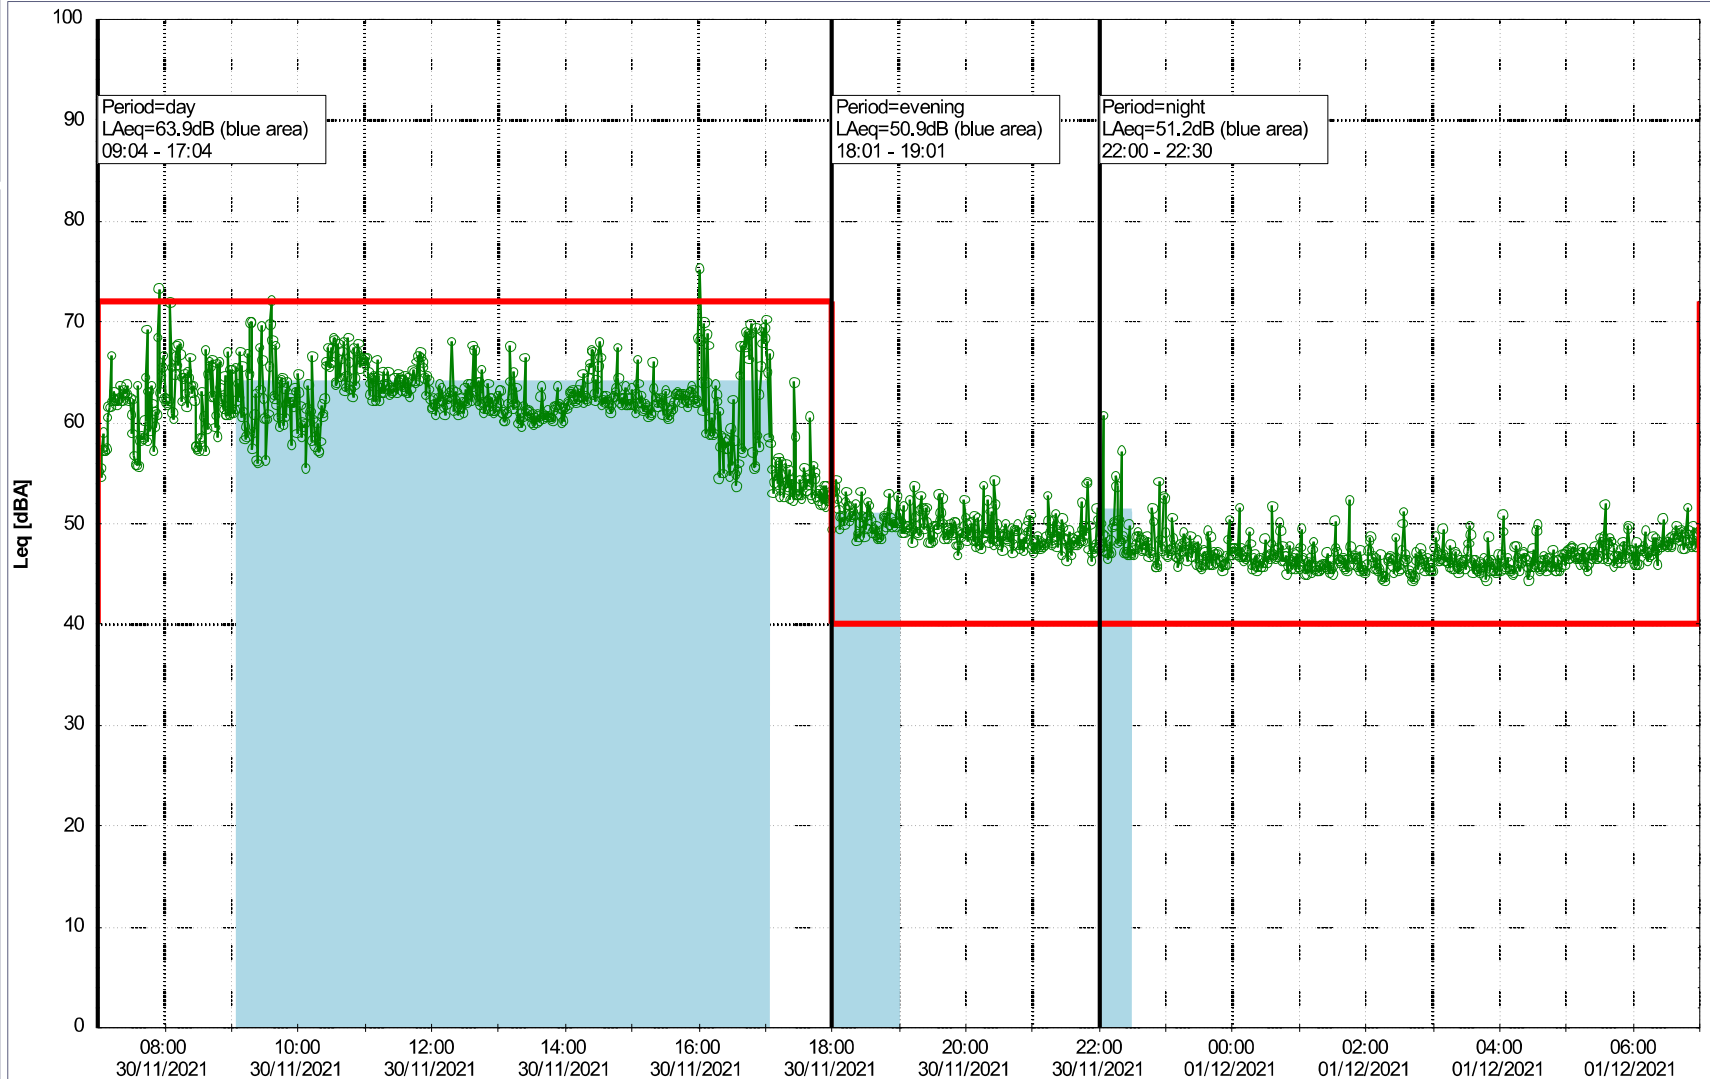

30/11/2021
01/12/2021

Plan View

Remarks

...

Noise Time Related Diagram

○○○○ MOP_NS01

Project: Kronos Sydhavnen
Construction: Mozarts Plads
Location: N-V

Plan View

Remarks

...

Noise Time Related Diagram

01/12/2021
02/12/2021

○○○○ MOP_NS01

Project: Kronos Sydhavnen
Construction: Mozarts Plads
Location: N-V

Plan View

Remarks