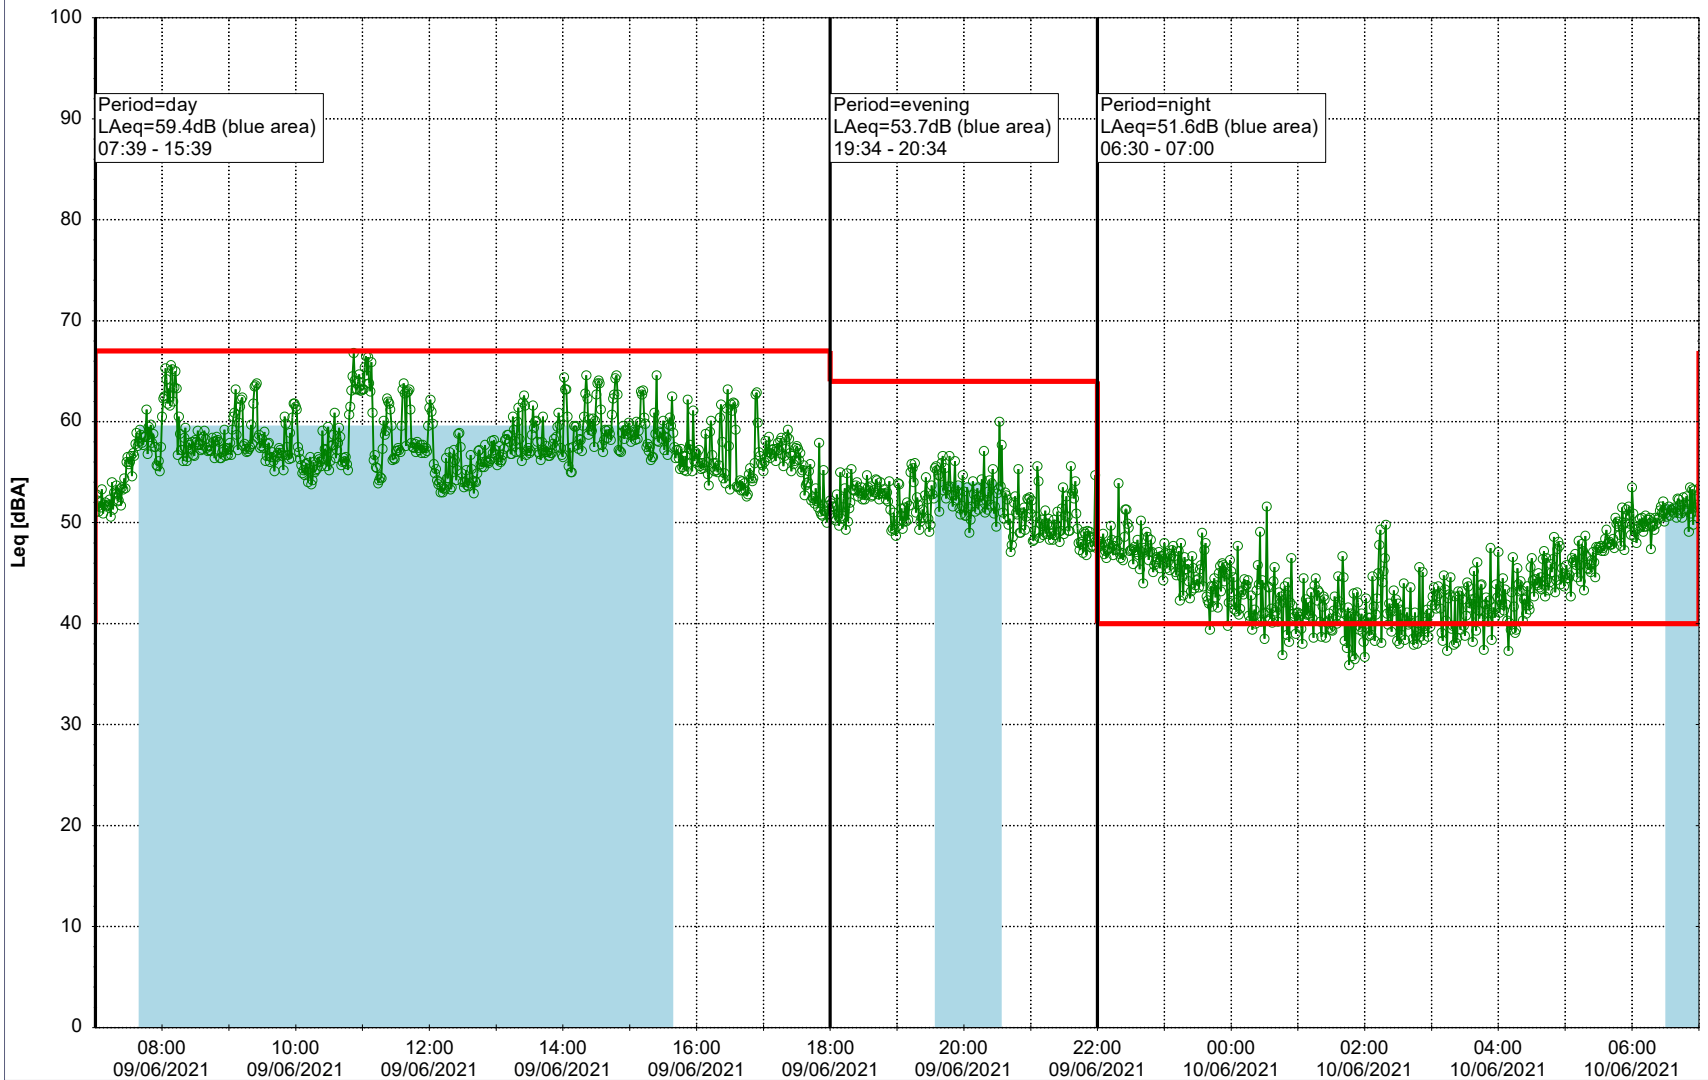

Project: Kronos Sydhavnen
Construction: Sluseholmen
Location: N-V

Plan View

0 5 10 15 20 [m]

Remarks

...

Noise Time Related Diagram

09/06/2021
10/06/2021

○○○○ SLU_NS01

Project: Kronos Sydhavnen
Construction: Sluseholmen
Location: N-V

Plan View

0 5 10 15 20 [m]

Remarks

...

Noise Time Related Diagram

10/06/2021
11/06/2021

○○○○ SLU_NS01

Project: Kronos Sydhavnen
Construction: Sluseholmen
Location: N-V

Plan View

Remarks

...

Noise Time Related Diagram

11/06/2021
12/06/2021

○○○○ SLU_NS01

Project: Kronos Sydhavnen
Construction: Sluseholmen
Location: N-V