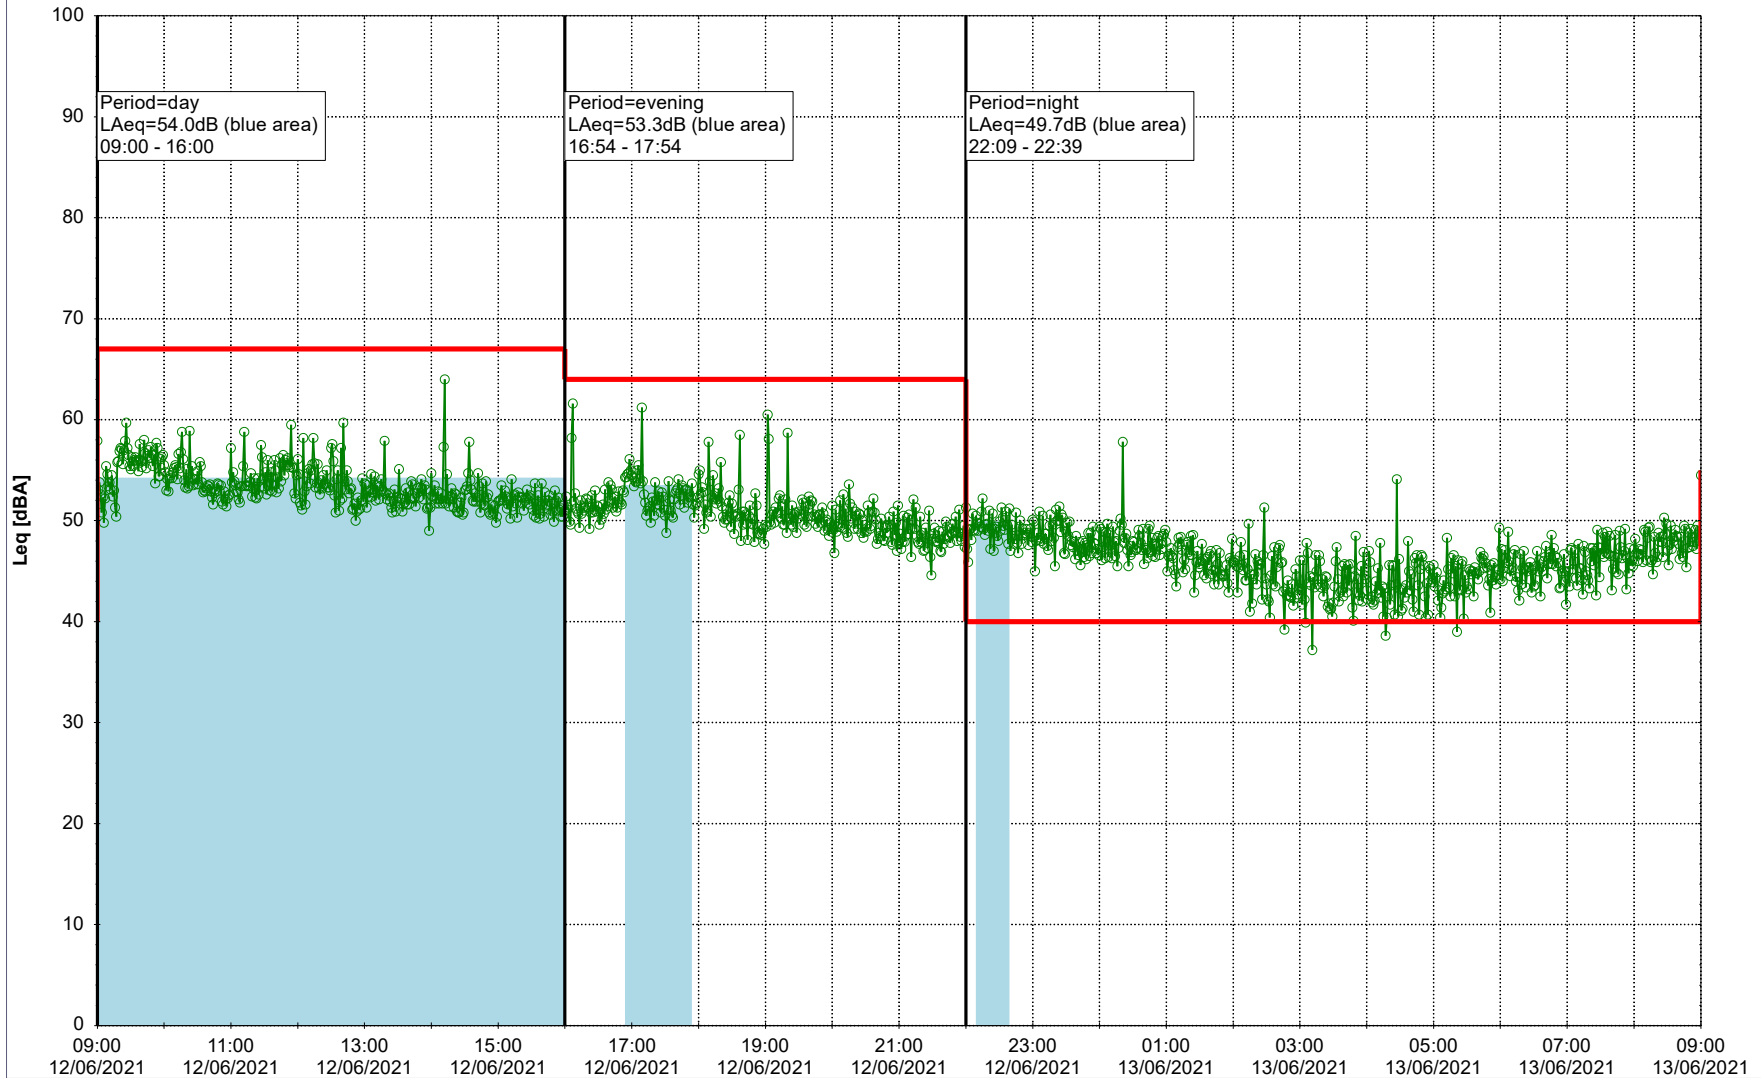

Project: Kronos Sydhavnen
Construction: Sluseholmen
Location: N-V

Plan View

Remarks

...

Noise Time Related Diagram

11/06/2021
12/06/2021

○○○○ SLU_NS01

Project: Kronos Sydhavnen
Construction: Sluseholmen
Location: N-V

Plan View

Remarks

- Tegholmen

Noise Time Related Diagram

12/06/2021
13/06/2021

○○○ SLU_NS01

Project: Kronos Sydhavnen
Construction: Sluseholmen
Location: N-V

Plan View

Remarks

...

Noise Time Related Diagram

13/06/2021
14/06/2021

○○○ SLU_NS01