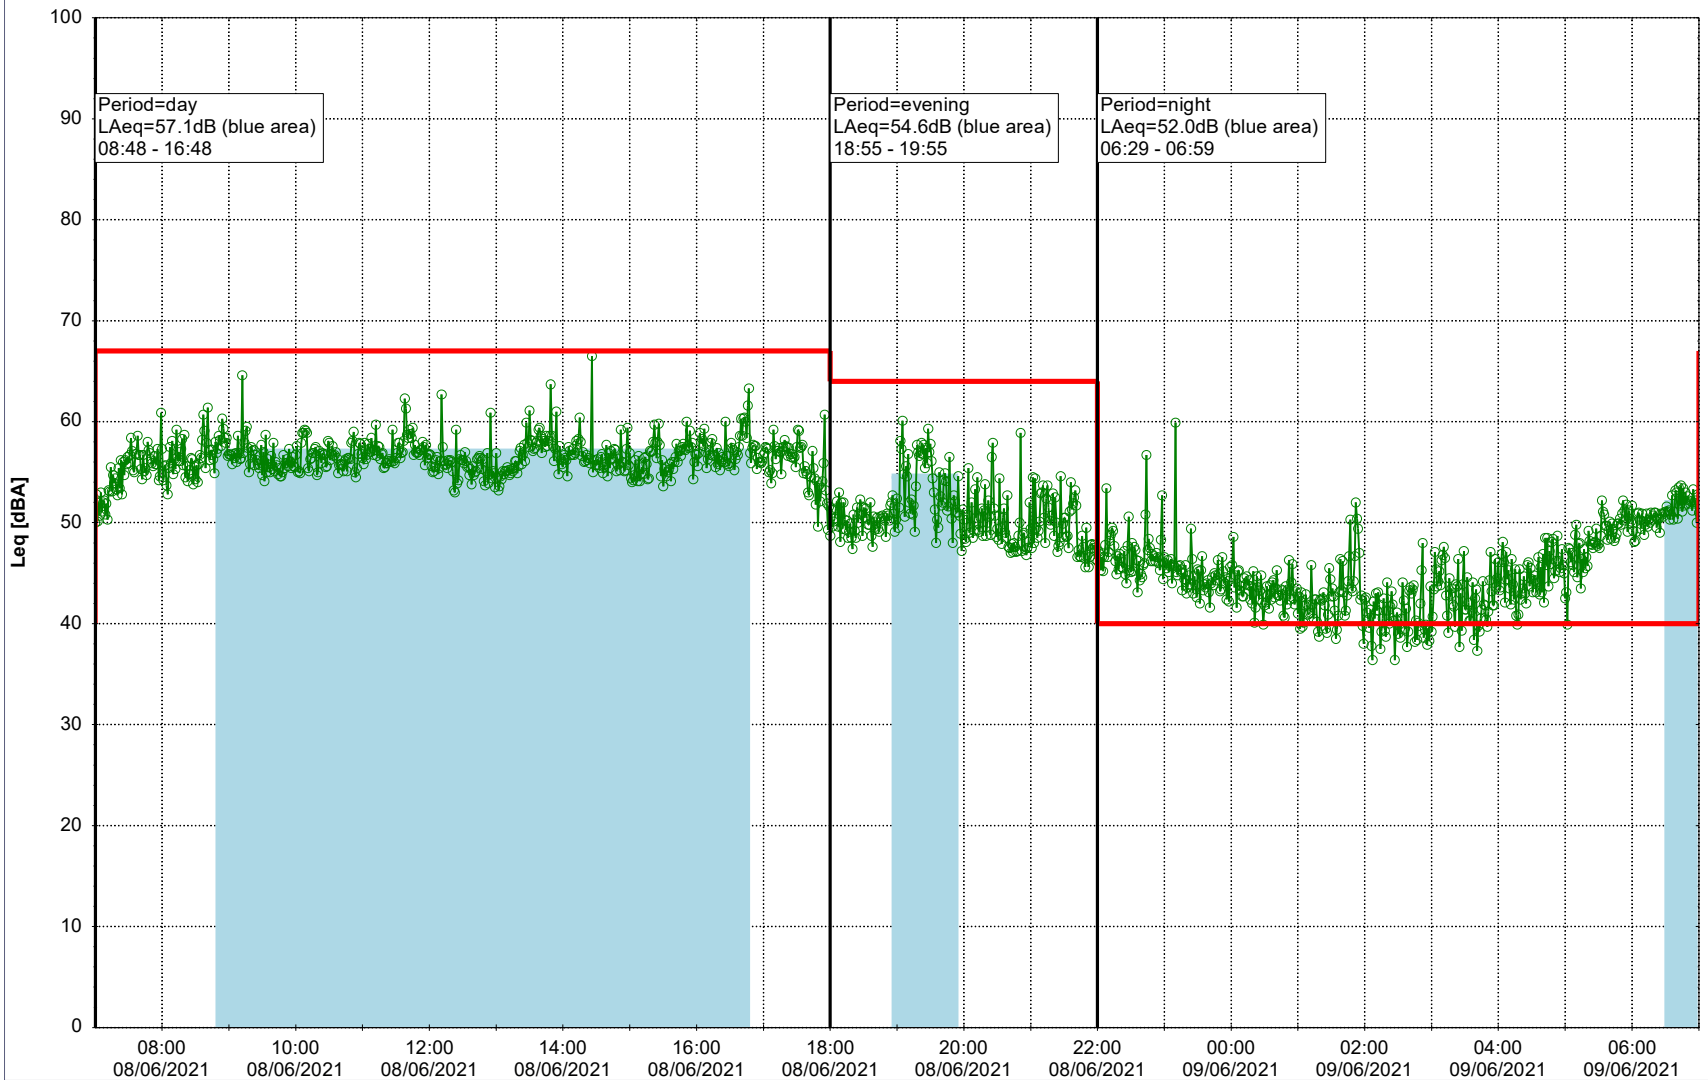

Project: Kronos Sydhavnen
Construction: Sluseholmen
Location: N-V

Plan View

0 5 10 15 20 [m]

Remarks

...

Noise Time Related Diagram

08/06/2021
09/06/2021

SLU_NS01

Project: Kronos Sydhavnen
Construction: Sluseholmen
Location: N-V

Plan View

0 5 10 15 20 [m]

Remarks

...

Noise Time Related Diagram

09/06/2021
10/06/2021

○○○○ SLU_NS01

Project: Kronos Sydhavnen
Construction: Sluseholmen
Location: N-V

Plan View

0 5 10 15 20 [m]

Remarks

...

Noise Time Related Diagram

10/06/2021
11/06/2021

○○○○ SLU_NS01

Project: Kronos Sydhavnen
Construction: Sluseholmen
Location: N-V

Plan View

Remarks

...

Noise Time Related Diagram

11/06/2021
12/06/2021

○○○○ SLU_NS01

Project: Kronos Sydhavnen
Construction: Sluseholmen
Location: N-V