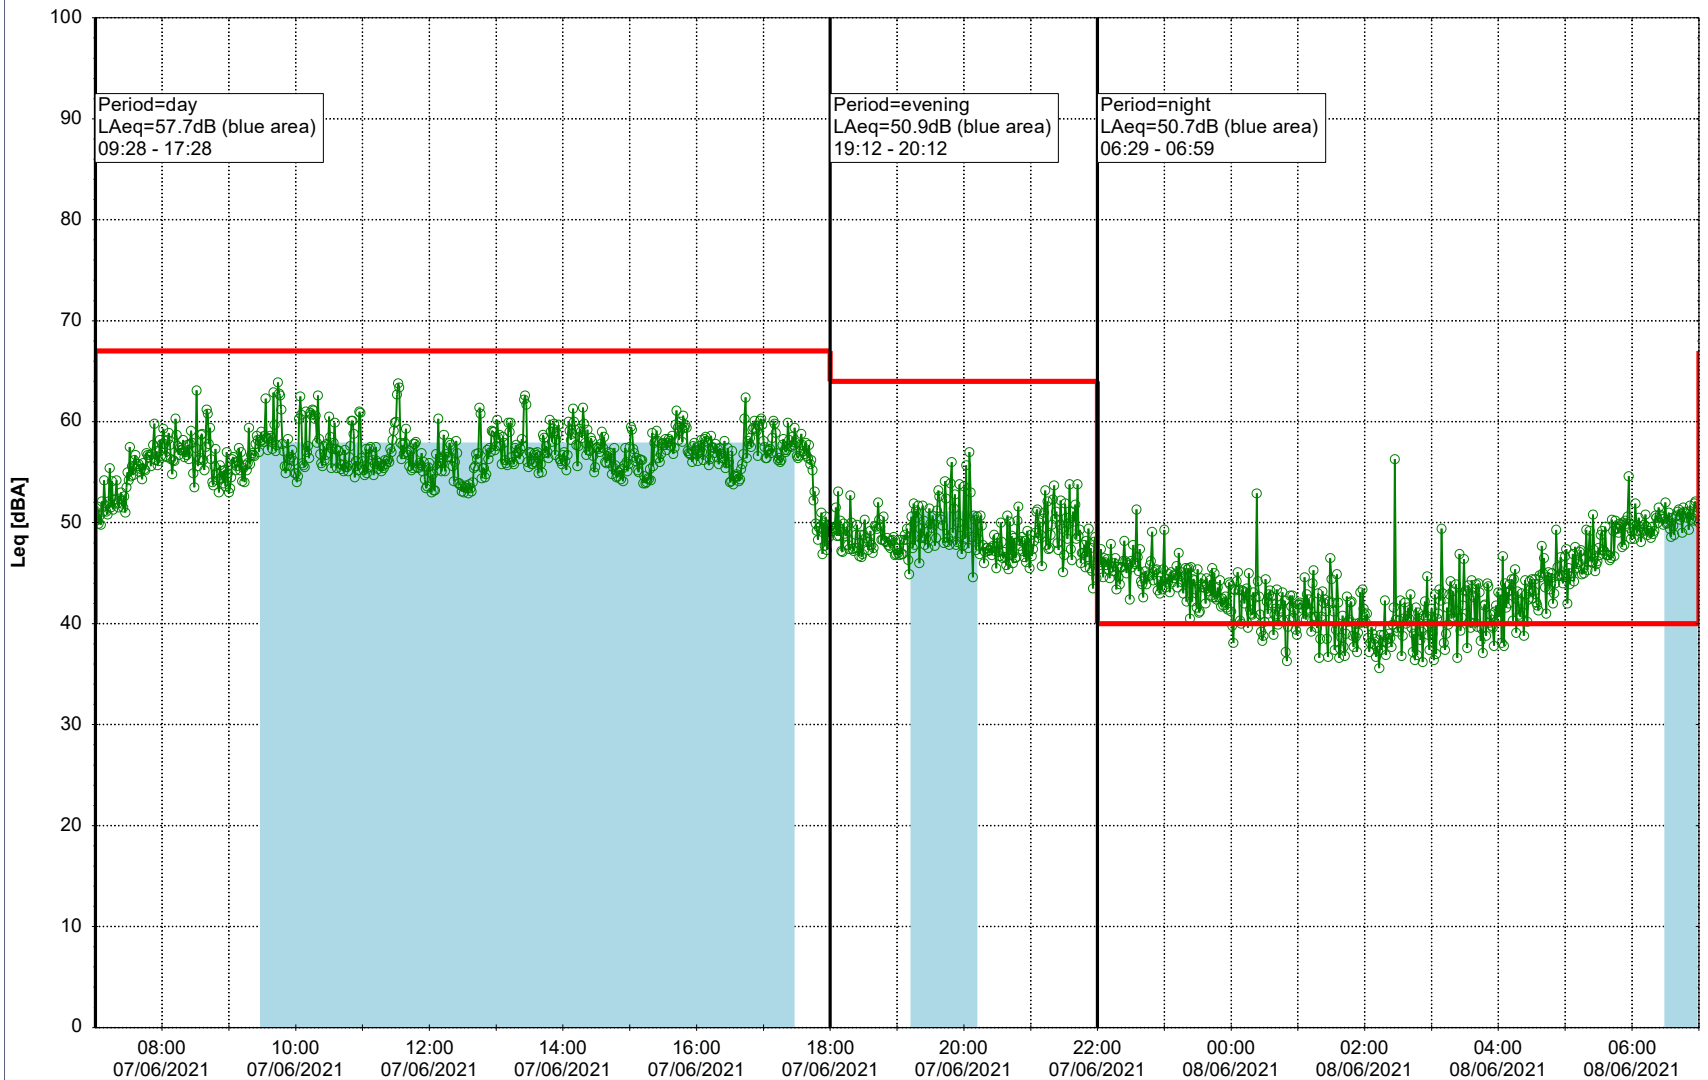

Project: Kronos Sydhavnen
Construction: Sluseholmen
Location: N-V

Plan View

0 5 10 15 20 [m]

Remarks

...

Noise Time Related Diagram

07/06/2021
08/06/2021

○○○○ SLU_NS01

Project: Kronos Sydhavnen
Construction: Sluseholmen
Location: N-V

Plan View

0 5 10 15 20 [m]

Remarks

...

Noise Time Related Diagram

08/06/2021
09/06/2021

SLU_NS01

Project: Kronos Sydhavnen
Construction: Sluseholmen
Location: N-V

Plan View

0 5 10 15 20 [m]

Remarks

...

Noise Time Related Diagram

09/06/2021
10/06/2021

○○○○ SLU_NS01

Project: Kronos Sydhavnen
Construction: Sluseholmen
Location: N-V

Plan View

0 5 10 15 20 [m]

Remarks

...

Noise Time Related Diagram

10/06/2021
11/06/2021

○○○○ SLU_NS01