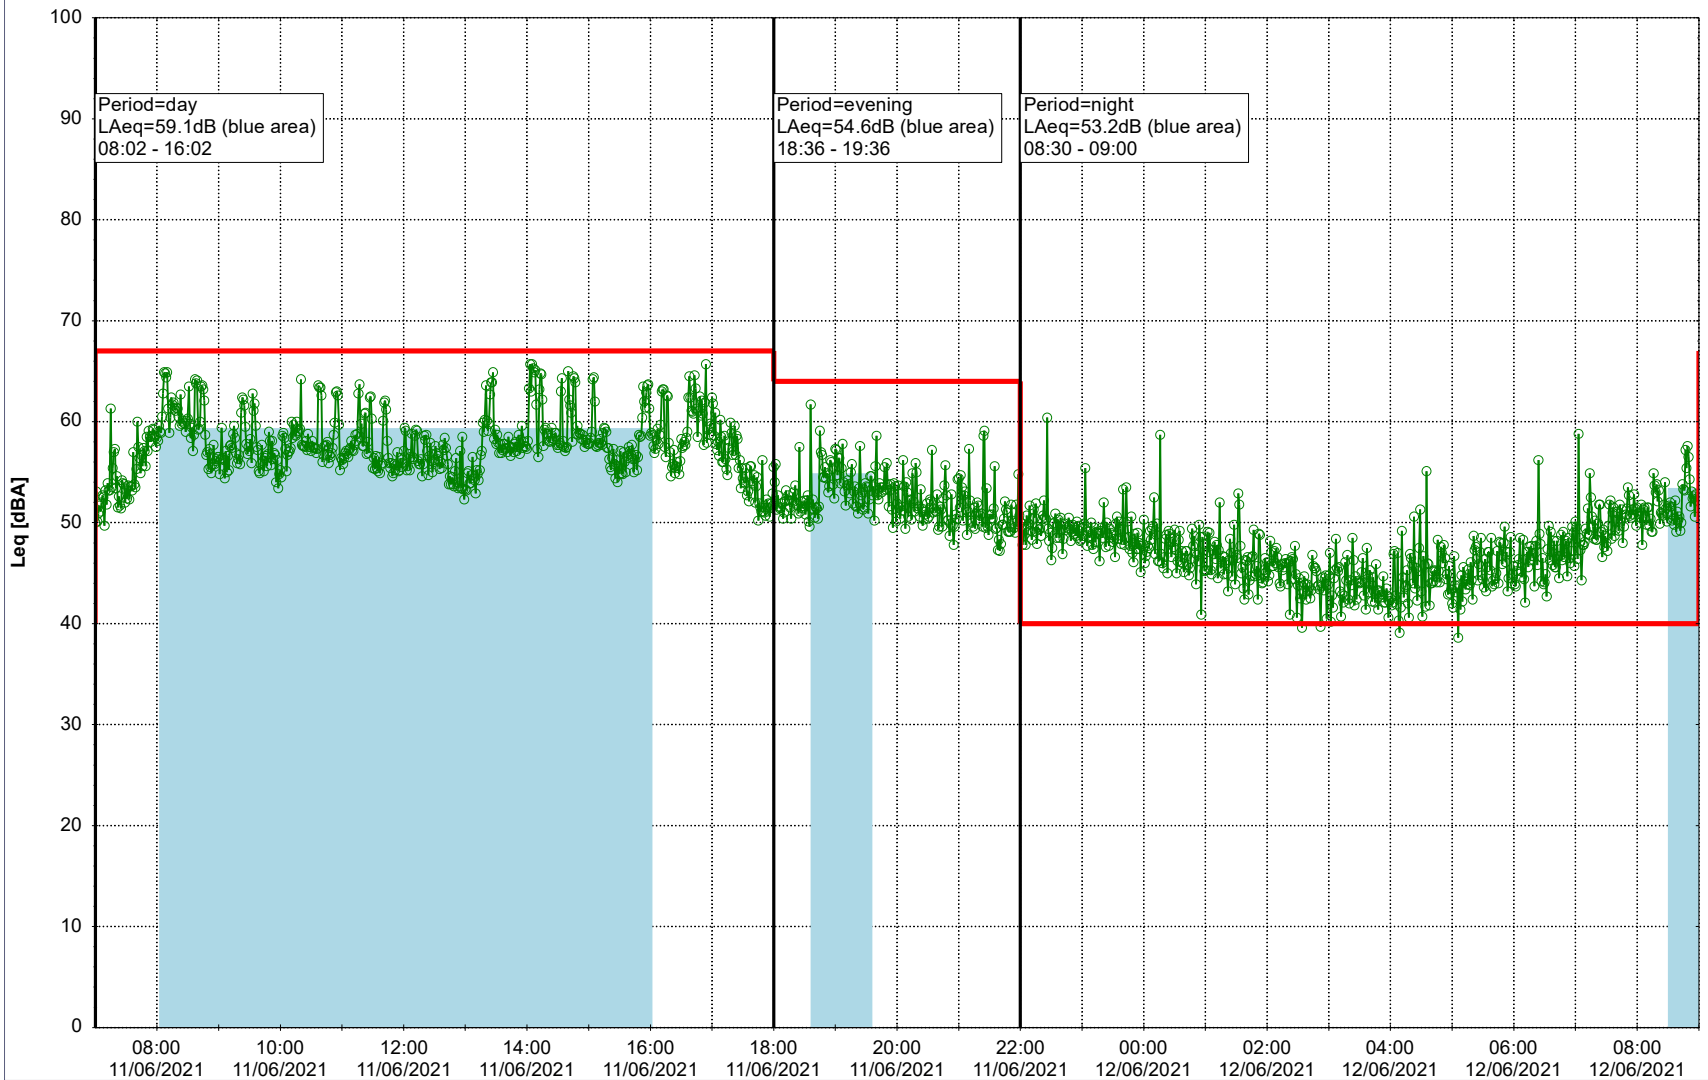

Project: Kronos Sydhavnen
Construction: Sluseholmen
Location: N-V

Plan View

Remarks

...

Noise Time Related Diagram

11/06/2021
12/06/2021

○○○○ SLU_NS01

Project: Kronos Sydhavnen
Construction: Sluseholmen
Location: N-V

Plan View

Remarks

- Tegholmen

Noise Time Related Diagram

12/06/2021
13/06/2021

○○○ SLU_NS01

Project: Kronos Sydhavnen
Construction: Sluseholmen
Location: N-V

Plan View