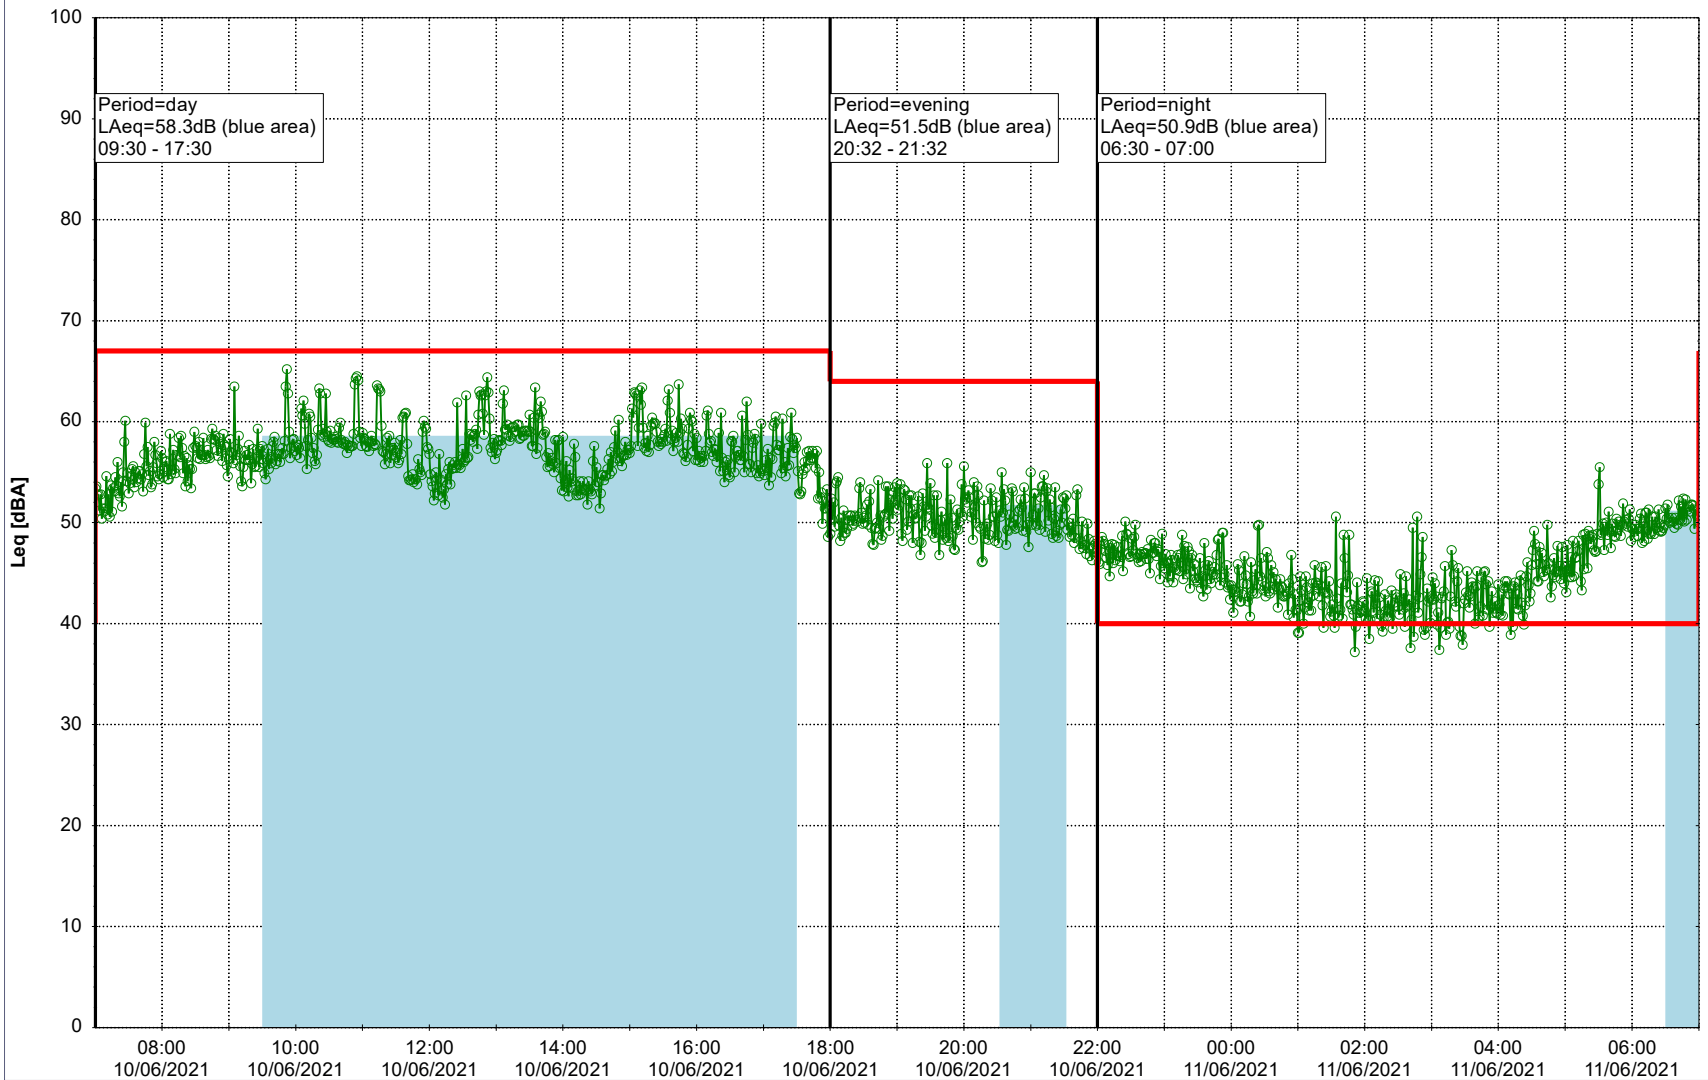

Project: Kronos Sydhavnen
Construction: Sluseholmen
Location: N-V

Plan View

0 5 10 15 20 [m]

Remarks

...

Noise Time Related Diagram

10/06/2021
11/06/2021

○○○○ SLU_NS01

Project: Kronos Sydhavnen
Construction: Sluseholmen
Location: N-V

Plan View

Remarks

...

Noise Time Related Diagram

11/06/2021
12/06/2021

○○○○ SLU_NS01

Project: Kronos Sydhavnen
Construction: Sluseholmen
Location: N-V

Plan View

Remarks

- Tegholmen

Noise Time Related Diagram

12/06/2021
13/06/2021

○○○ SLU_NS01

Project: Kronos Sydhavnen
Construction: Sluseholmen
Location: N-V

Plan View