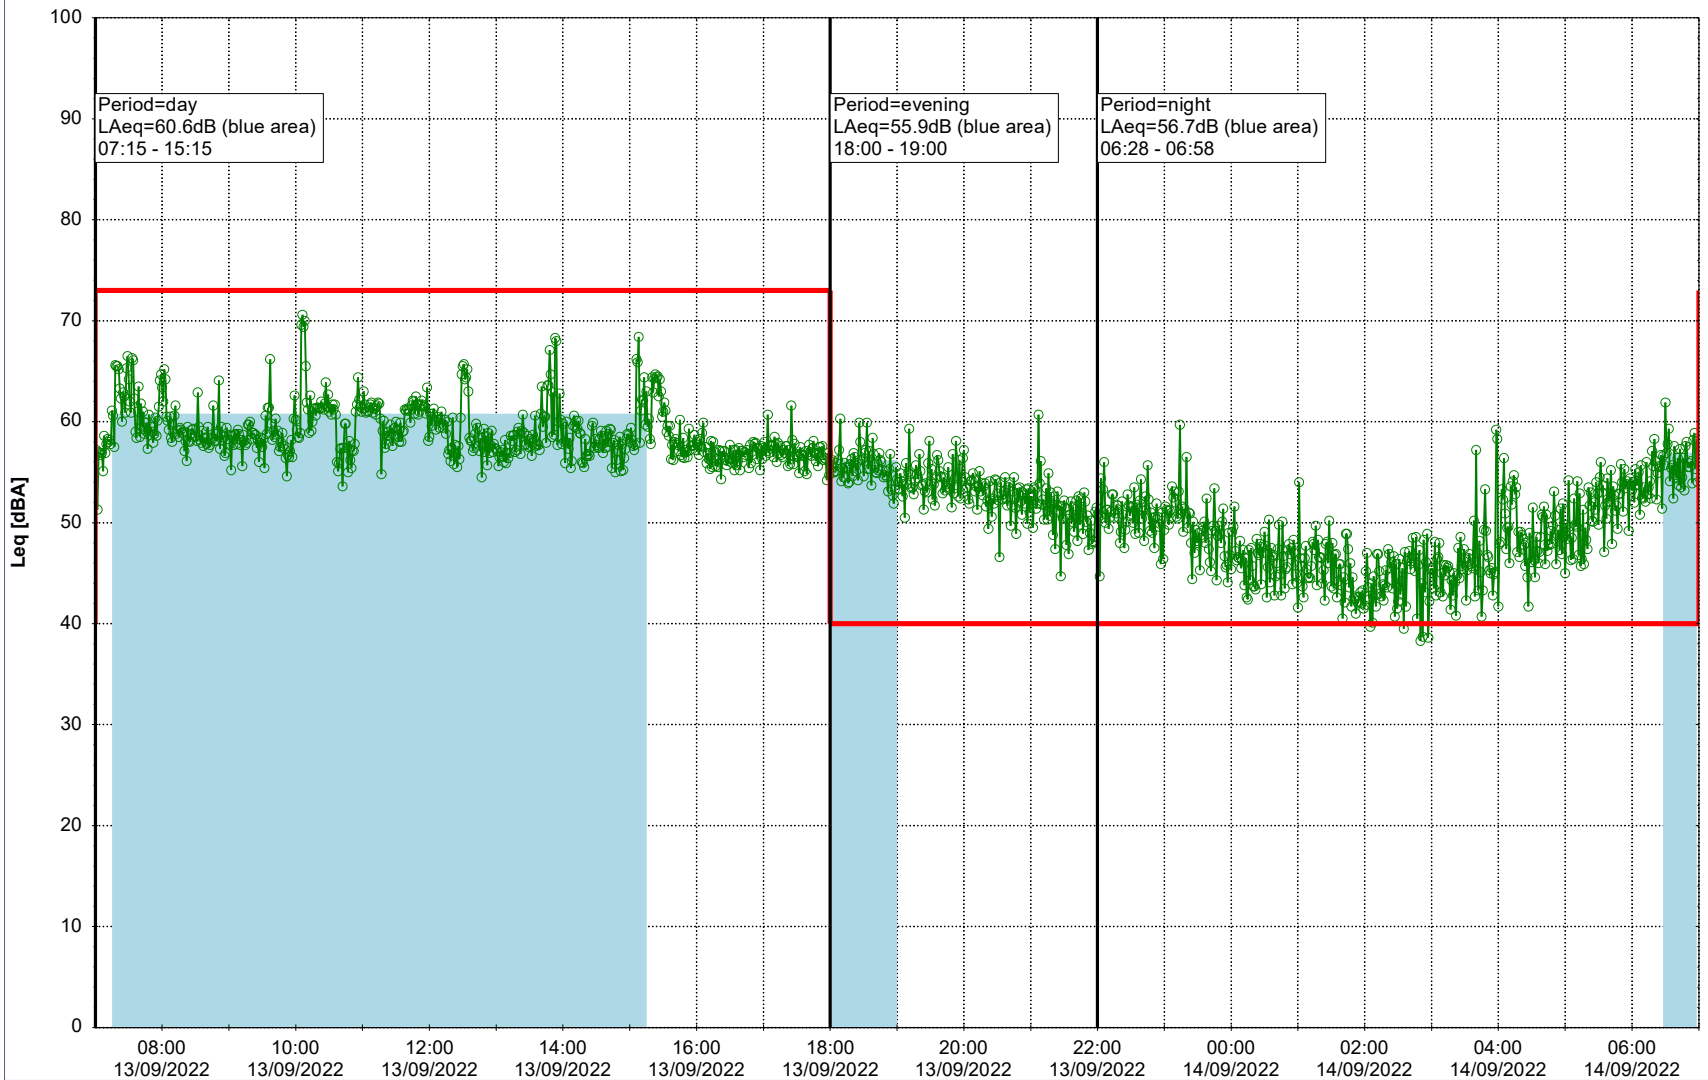

Plan View

Remarks

...

Noise Time Related Diagram

13/09/2022
14/09/2022

○○○○ HOL_NS01

Project: Kronos Sydhavnen
Construction: Havneholmen
Location: N-V

Plan View

Remarks

...

Noise Time Related Diagram

14/09/2022
15/09/2022

○ ○ ○ ○ HOL_NS01

Project: Kronos Sydhavnen
Construction: Havneholmen
Location: N-V

Plan View

Remarks

...

Noise Time Related Diagram

15/09/2022
16/09/2022

○ ○ ○ ○ HOL_NS01

Project: Kronos Sydhavnen
Construction: Havneholmen
Location: N-V

Plan View

Remarks

...

Noise Time Related Diagram

16/09/2022
17/09/2022

o o o o HOL_NS01

Project: Kronos Sydhavnen
Construction: Havneholmen
Location: N-V

Plan View

Remarks

...

Noise Time Related Diagram