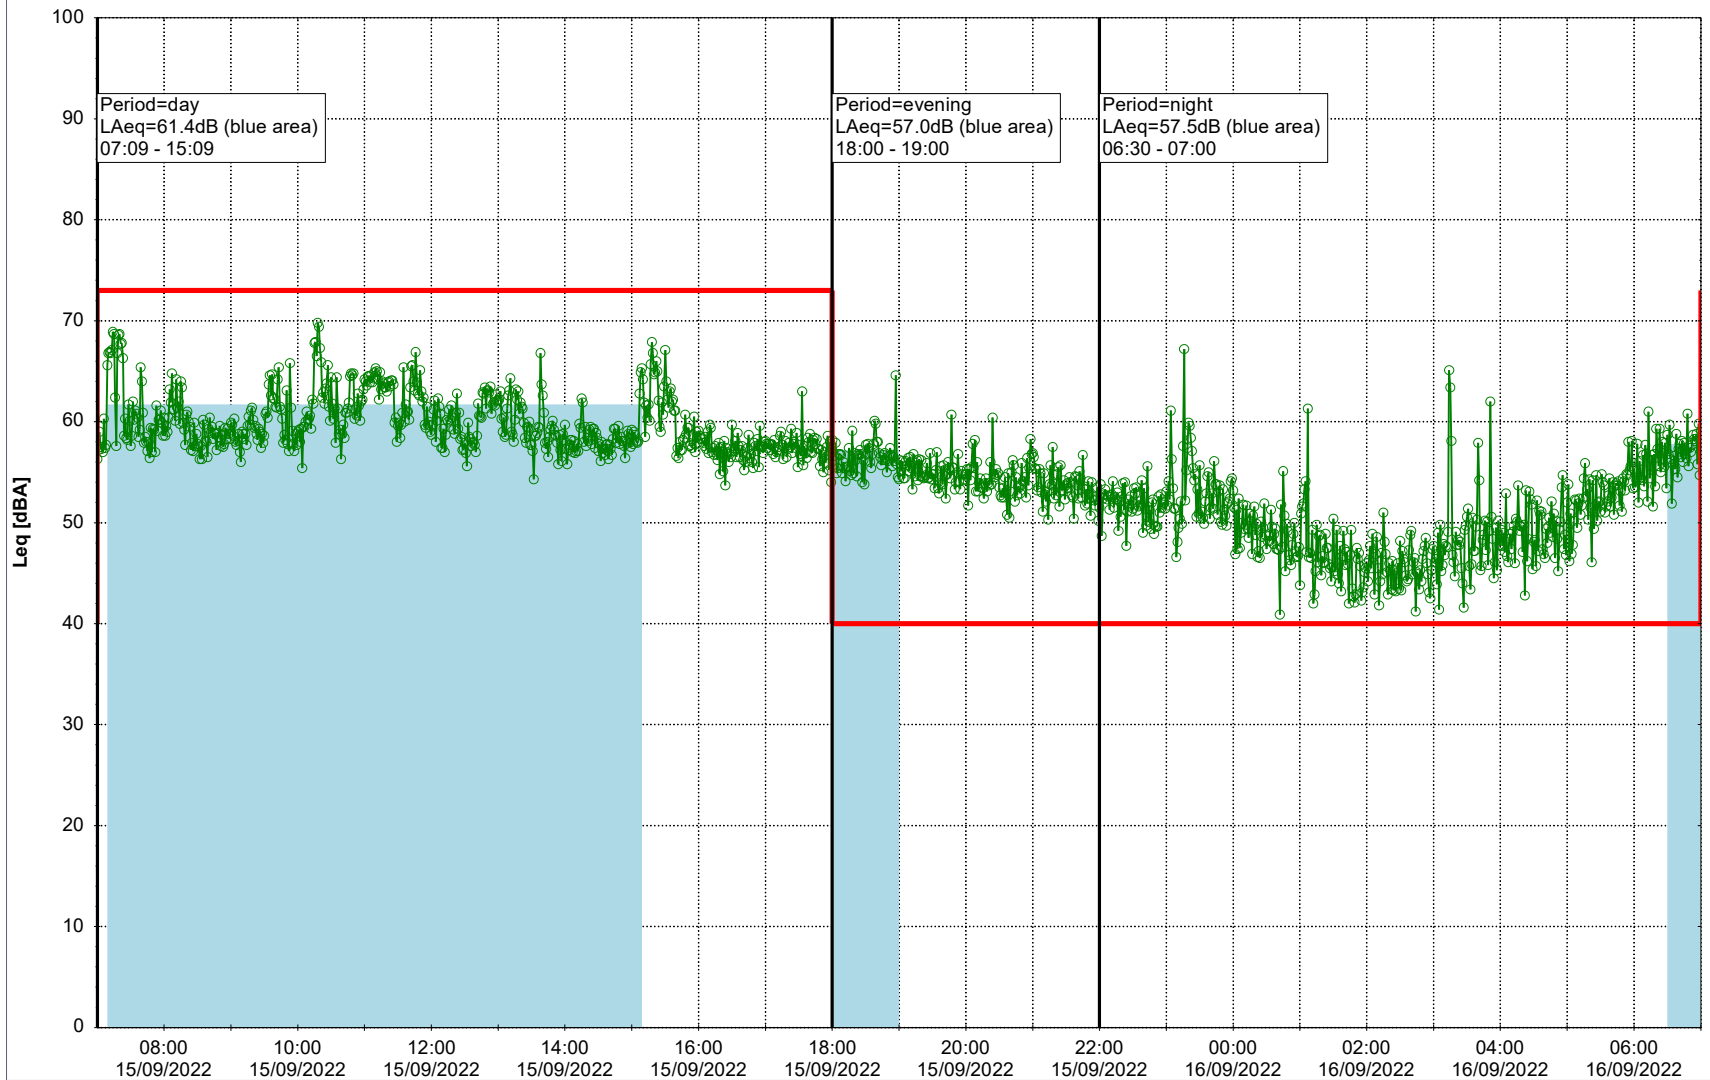

Remarks

...

Noise Time Related Diagram

14/09/2022
15/09/2022

○ ○ ○ ○ HOL_NS01

Project: Kronos Sydhavnen
Construction: Havneholmen
Location: N-V

Plan View

Remarks

...

Noise Time Related Diagram

15/09/2022
16/09/2022

○ ○ ○ ○ HOL_NS01

Project: Kronos Sydhavnen
Construction: Havneholmen
Location: N-V

Plan View

Remarks

...

Noise Time Related Diagram

16/09/2022
17/09/2022

o o o o HOL_NS01

Project: Kronos Sydhavnen
Construction: Havneholmen
Location: N-V

Plan View

Remarks

...

Noise Time Related Diagram