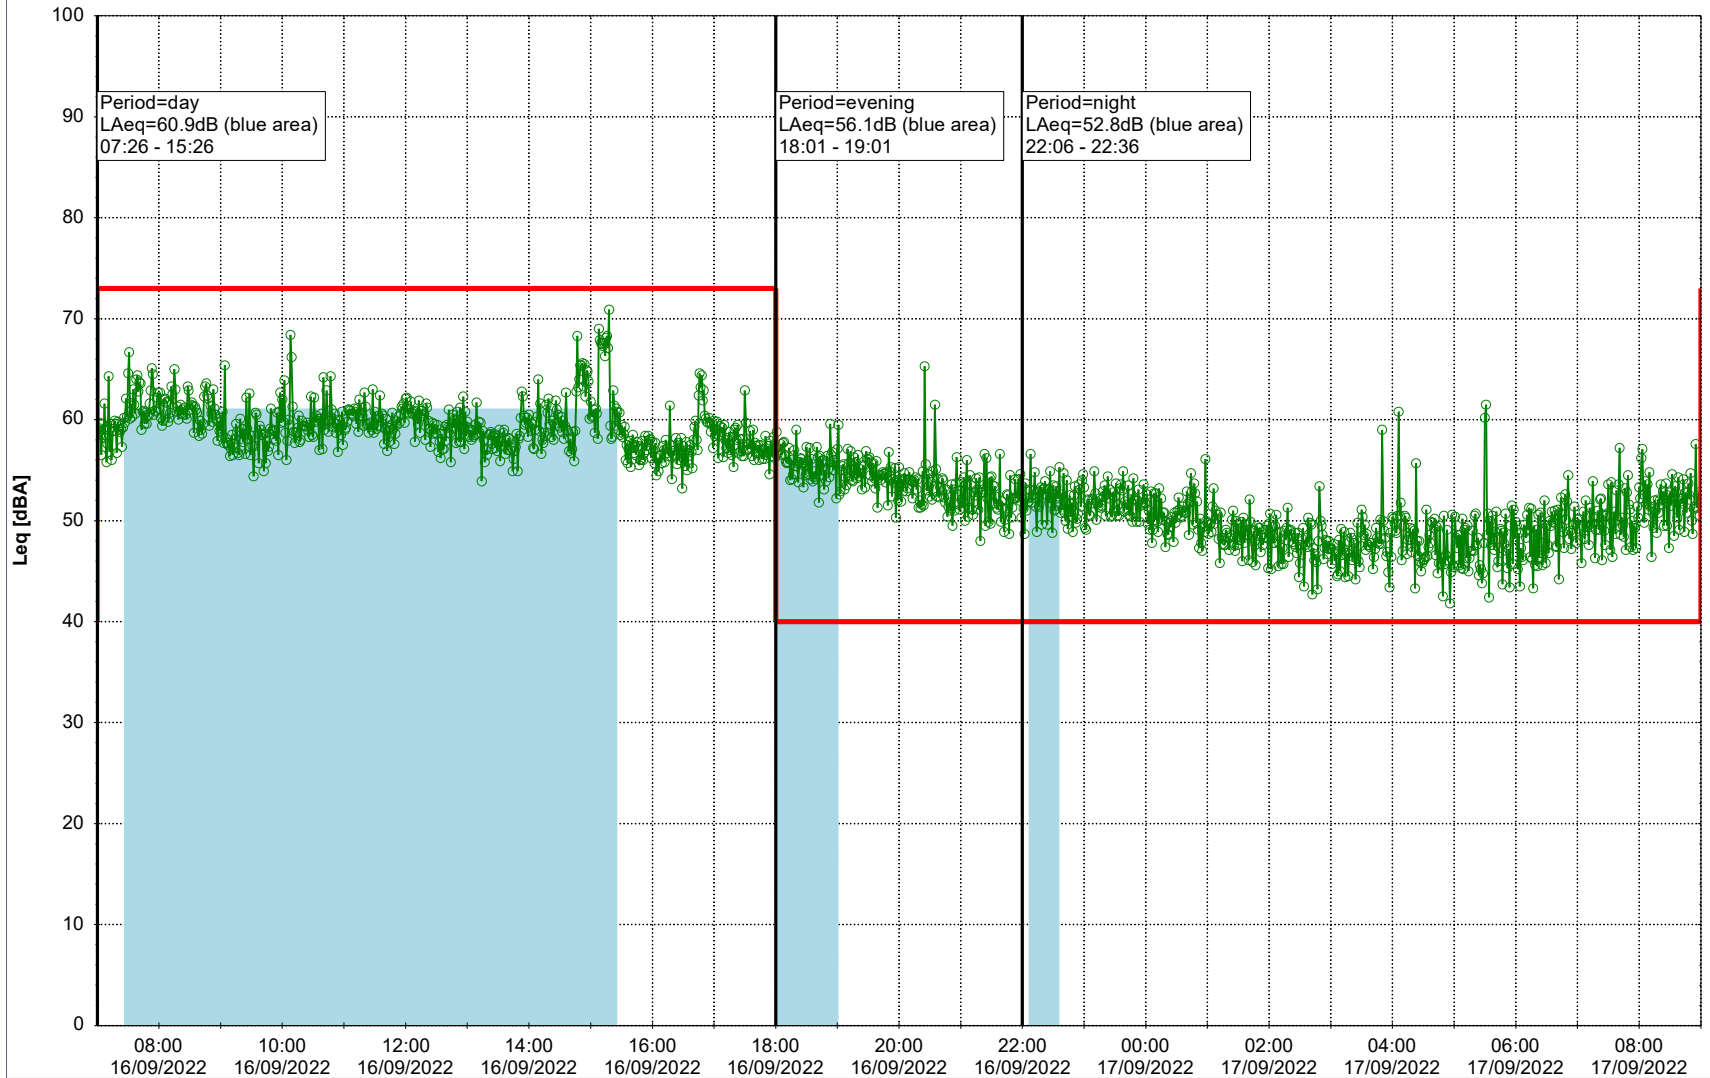

...

Noise Time Related Diagram

15/09/2022
16/09/2022

○ ○ ○ ○ HOL_NS01

Project: Kronos Sydhavnen
Construction: Havneholmen
Location: N-V

Plan View

Remarks

...

Noise Time Related Diagram

16/09/2022
17/09/2022

o o o o HOL_NS01

Project: Kronos Sydhavnen
Construction: Havneholmen
Location: N-V

Plan View

Remarks

...

Noise Time Related Diagram

17/09/2022
18/09/2022

○ ○ ○ ○ HOL_NS01

Project: Kronos Sydhavnen
Construction: Havneholmen
Location: N-V

Plan View

Remarks

...

Noise Time Related Diagram

18/09/2022
19/09/2022