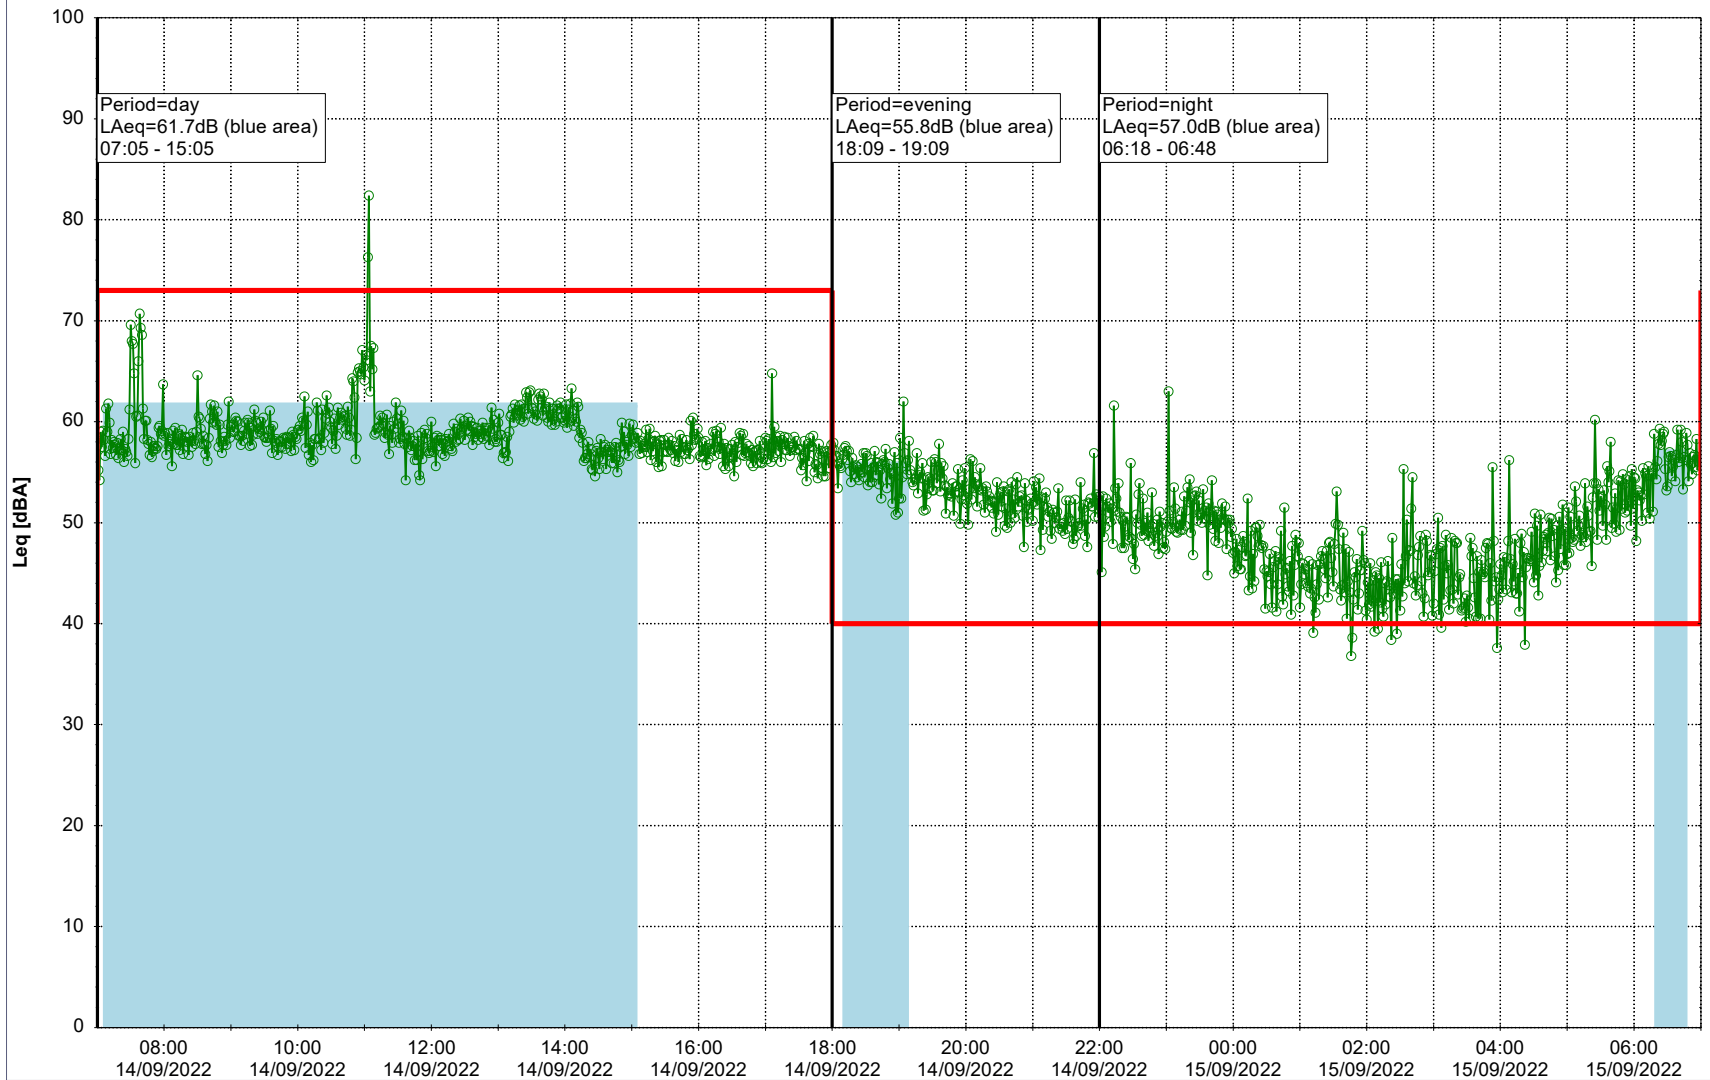

Plan View

Remarks

...

Noise Time Related Diagram

13/09/2022
14/09/2022

○○○○ HOL_NS01

Project: Kronos Sydhavnen
Construction: Havneholmen
Location: N-V

Plan View

Remarks

...

Noise Time Related Diagram

14/09/2022
15/09/2022

○ ○ ○ ○ HOL_NS01

Project: Kronos Sydhavnen
Construction: Havneholmen
Location: N-V

Plan View

Remarks

Noise Time Related Diagram

16/09/2022
17/09/2022

o o o o HOL_NS01

Project: Kronos Sydhavnen
Construction: Havneholmen
Location: N-V

Plan View

Remarks

...

Noise Time Related Diagram

17/09/2022
18/09/2022

○ ○ ○ ○ HOL_NS01

Project: Kronos Sydhavnen
Construction: Havneholmen
Location: N-V

Plan View

Remarks

...

Noise Time Related Diagram

18/09/2022
19/09/2022