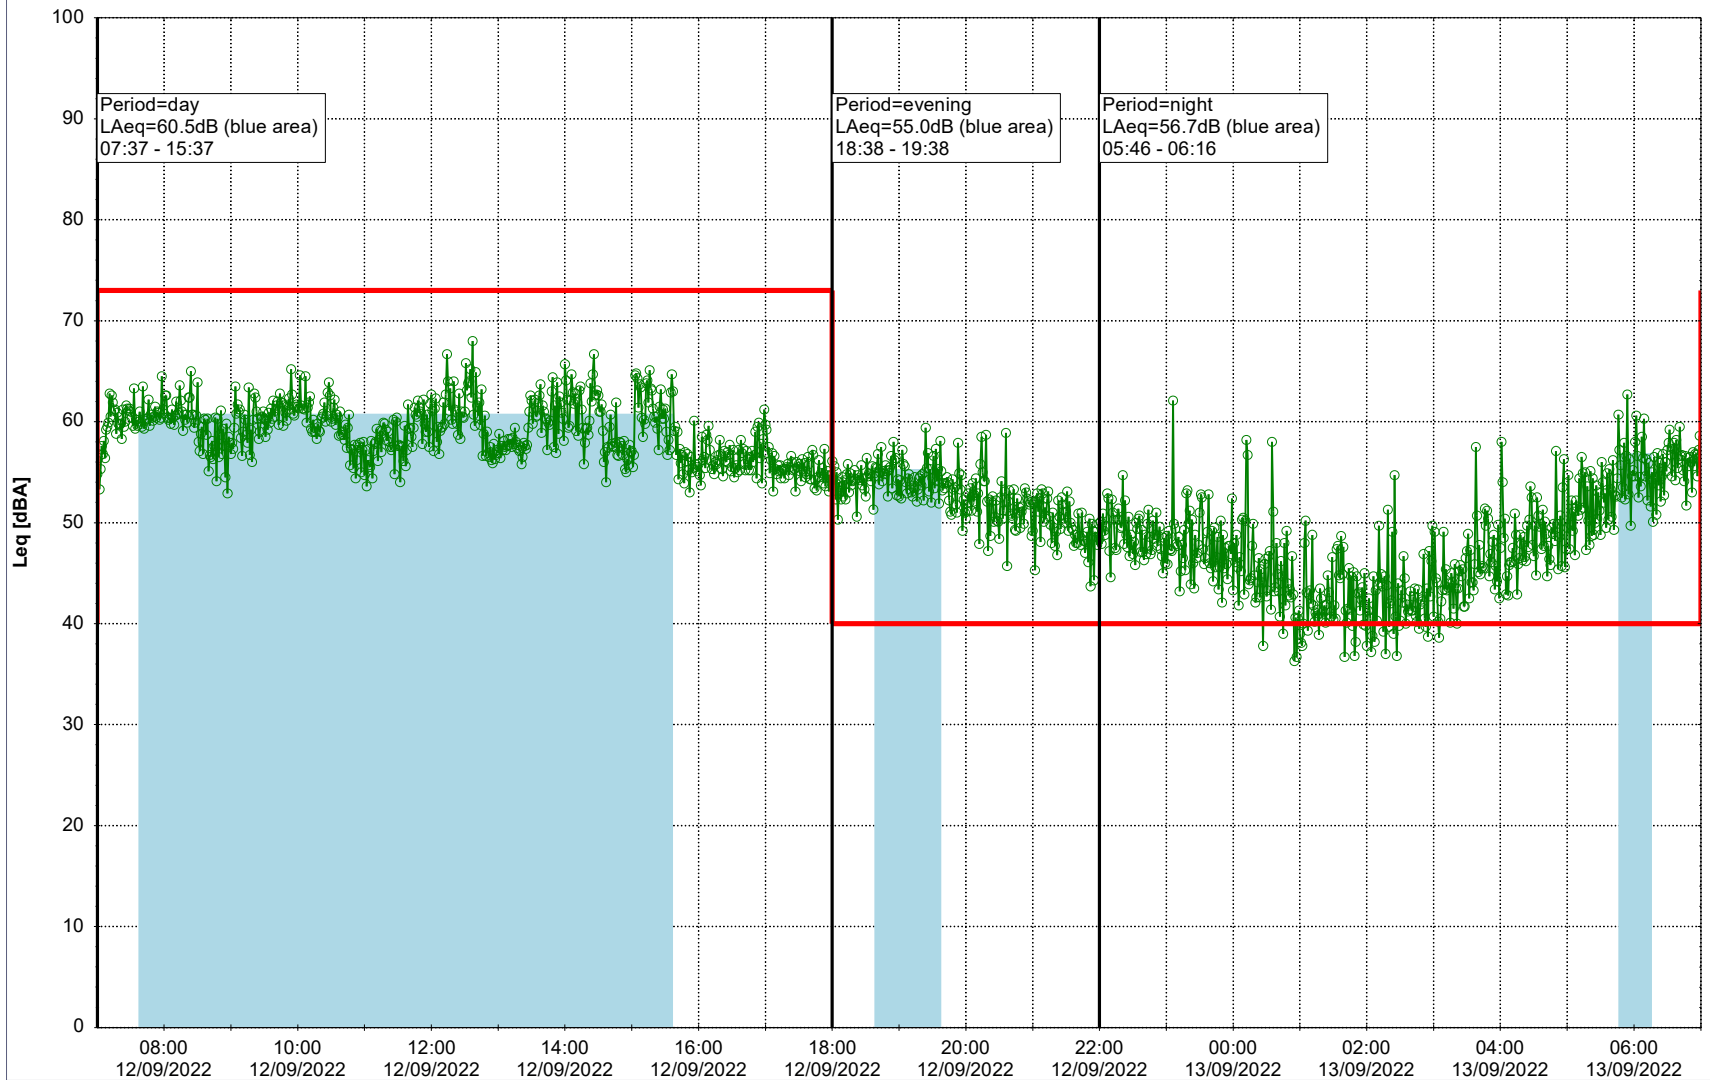

Project: Kronos Sydhavnen
Construction: Havneholmen
Location: N-V

Plan View

Remarks

...

Noise Time Related Diagram

12/09/2022
13/09/2022

○ ○ ○ ○ HOL_NS01

Project: Kronos Sydhavnen
Construction: Havneholmen
Location: N-V

Plan View

Remarks

...

Noise Time Related Diagram

13/09/2022
14/09/2022

○○○○ HOL_NS01

Project: Kronos Sydhavnen
Construction: Havneholmen
Location: N-V

Plan View

Remarks

...

Noise Time Related Diagram

14/09/2022
15/09/2022

○ ○ ○ ○ HOL_NS01

Project: Kronos Sydhavnen
Construction: Havneholmen
Location: N-V

Plan View

Remarks

Noise Time Related Diagram

16/09/2022
17/09/2022

o o o o HOL_NS01

Project: Kronos Sydhavnen
Construction: Havneholmen
Location: N-V

Plan View

Remarks

...

Noise Time Related Diagram