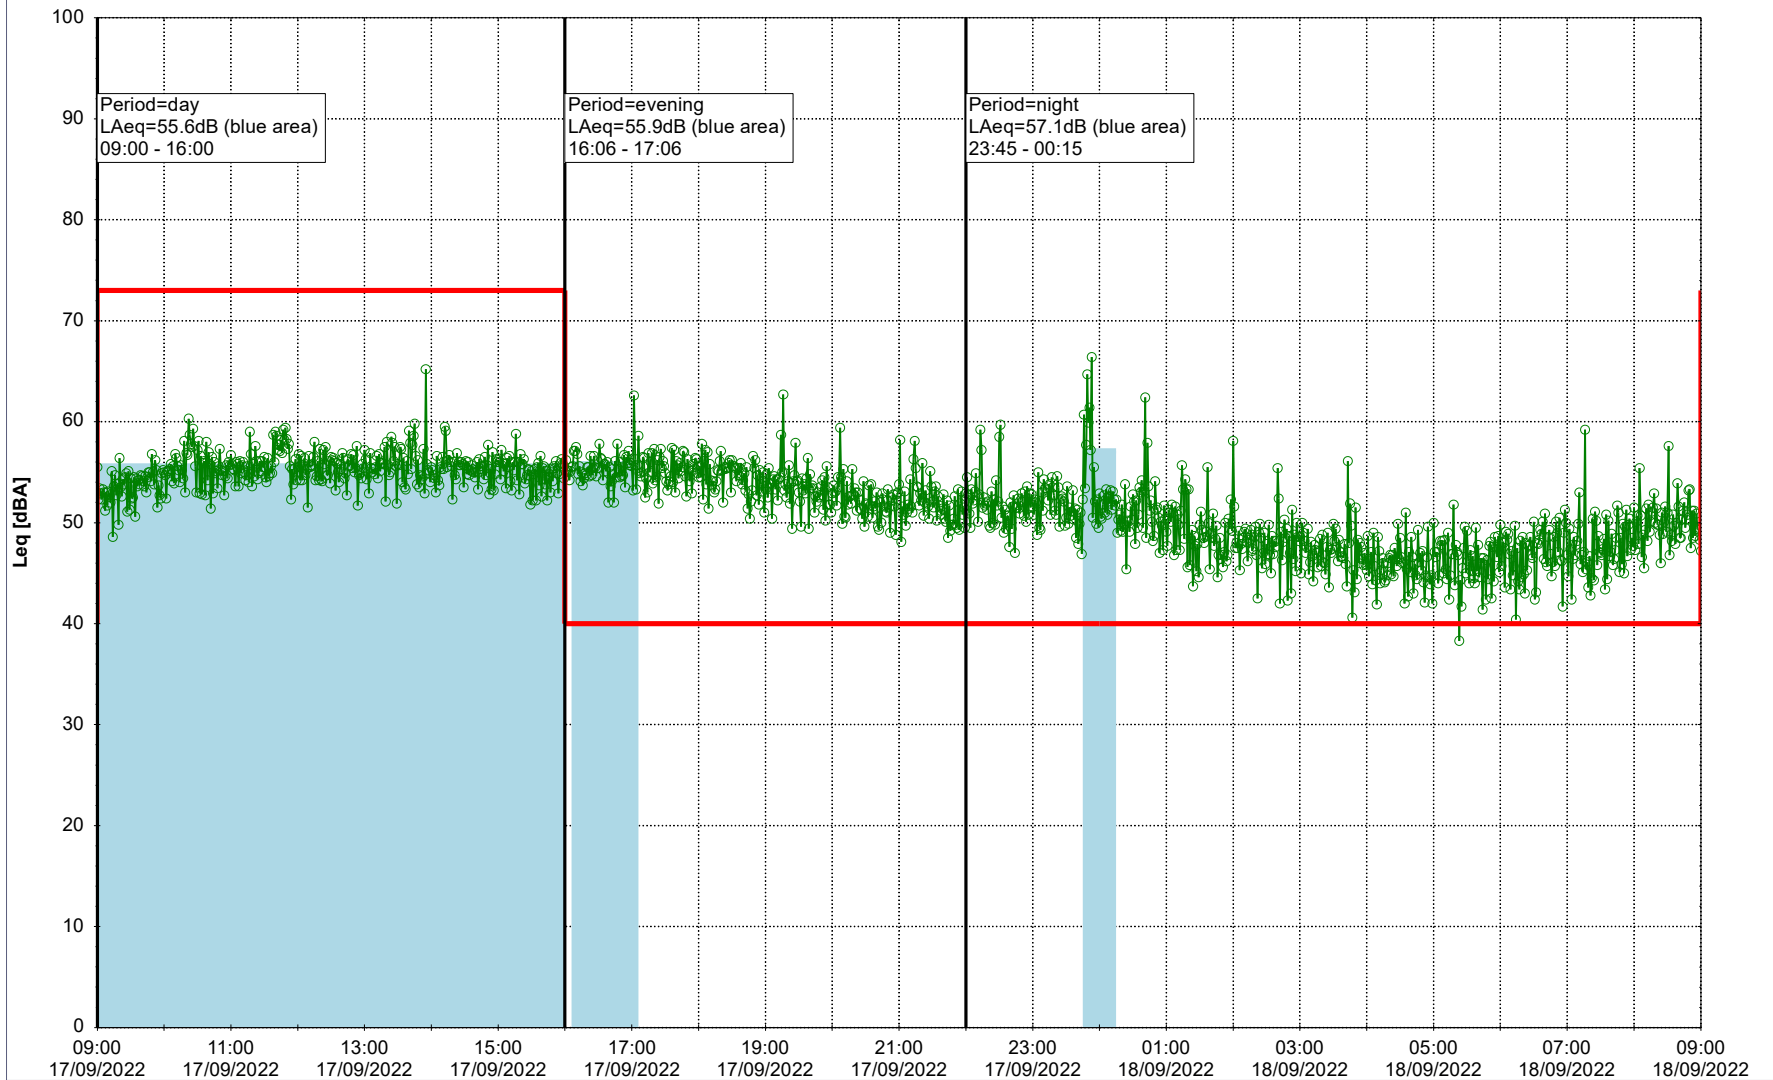

Noise Time Related Diagram

16/09/2022
17/09/2022

o o o o HOL_NS01

Project: Kronos Sydhavnen
Construction: Havneholmen
Location: N-V

Plan View

Remarks

...

Noise Time Related Diagram

17/09/2022
18/09/2022

○ ○ ○ ○ HOL_NS01

Project: Kronos Sydhavnen
Construction: Havneholmen
Location: N-V

Plan View

Remarks

...

Noise Time Related Diagram

18/09/2022
19/09/2022