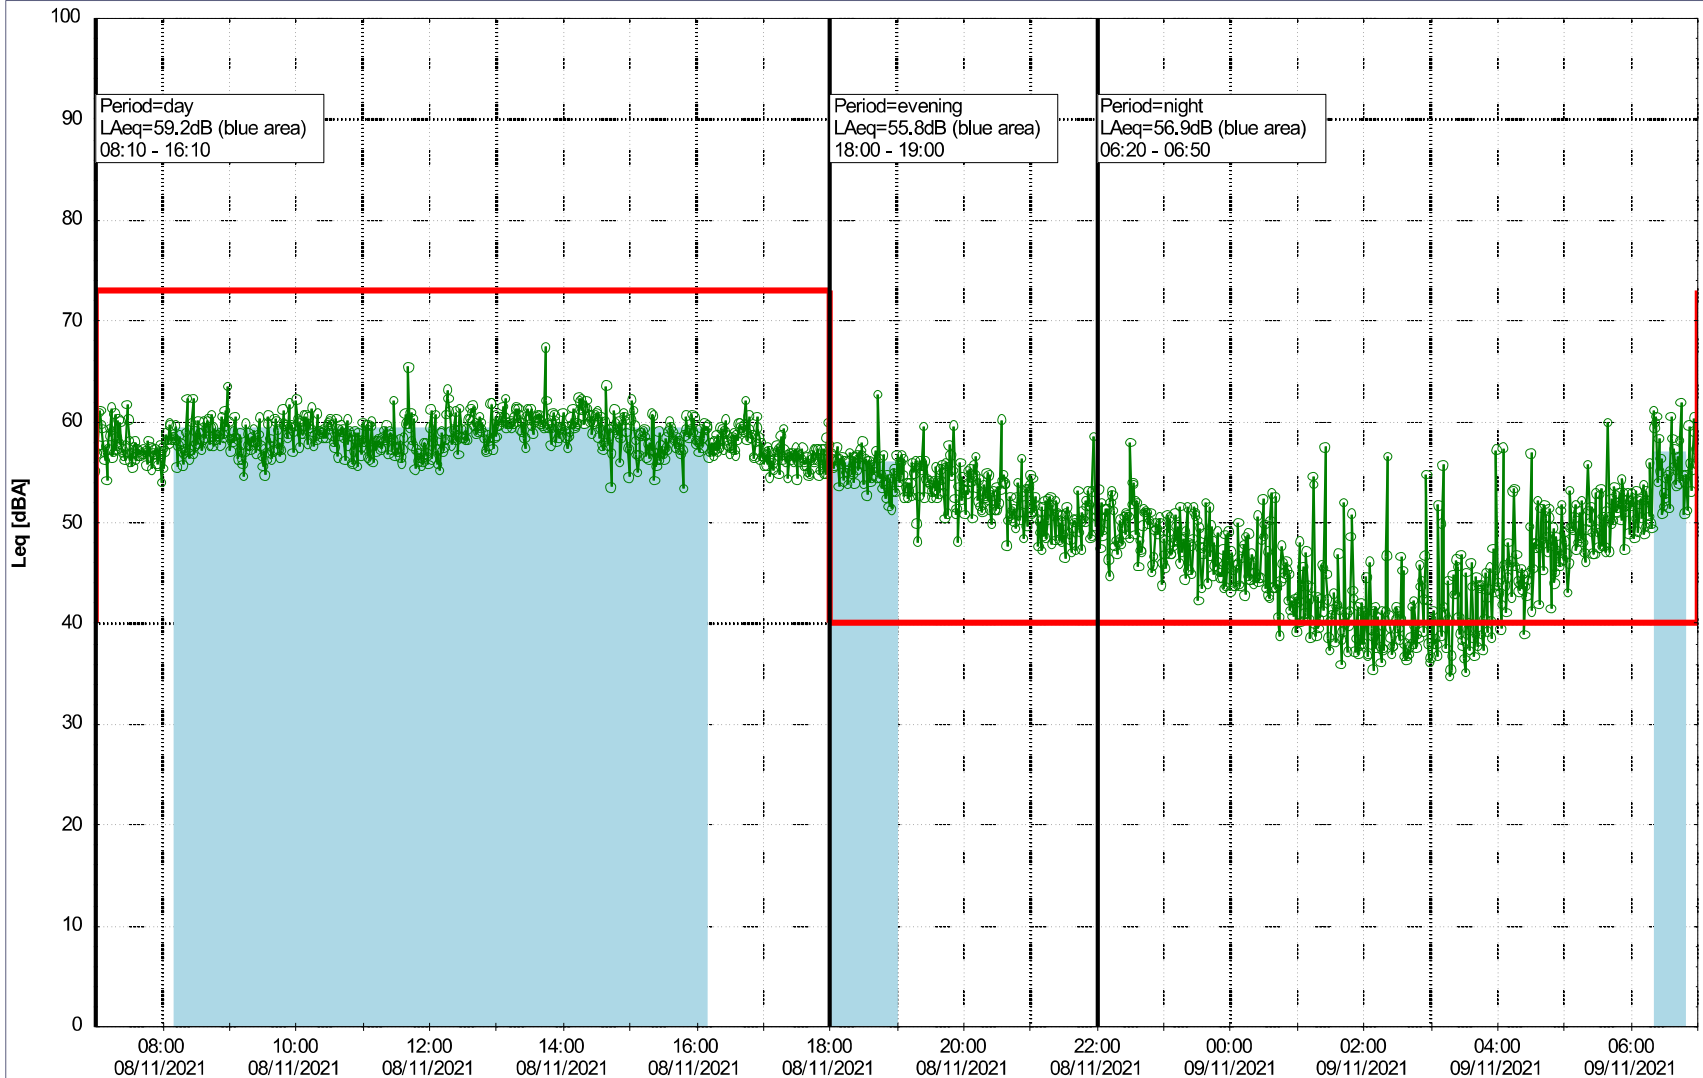

Project: Kronos Sydhavnen
Construction: Havneholmen
Location: N-V

Plan View

Remarks

...

Noise Time Related Diagram

08/11/2021
09/11/2021

○○○ HOL_NS01

Project: Kronos Sydhavnen
Construction: Havneholmen
Location: N-V

Plan View

Remarks

...

Noise Time Related Diagram

09/11/2021
10/11/2021

o o o o HOL_NS01

Project: Kronos Sydhavnen
Construction: Havneholmen
Location: N-V

Plan View

Remarks

...

Noise Time Related Diagram

10/11/2021
11/11/2021

o o o o HOL_NS01

Project: Kronos Sydhavnen
Construction: Havneholmen
Location: N-V

Plan View

Remarks

Noise Time Related Diagram

12/11/2021
13/11/2021

o o o o HOL_NS01

Project: Kronos Sydhavnen
Construction: Havneholmen
Location: N-V

Plan View

Remarks

...

Noise Time Related Diagram