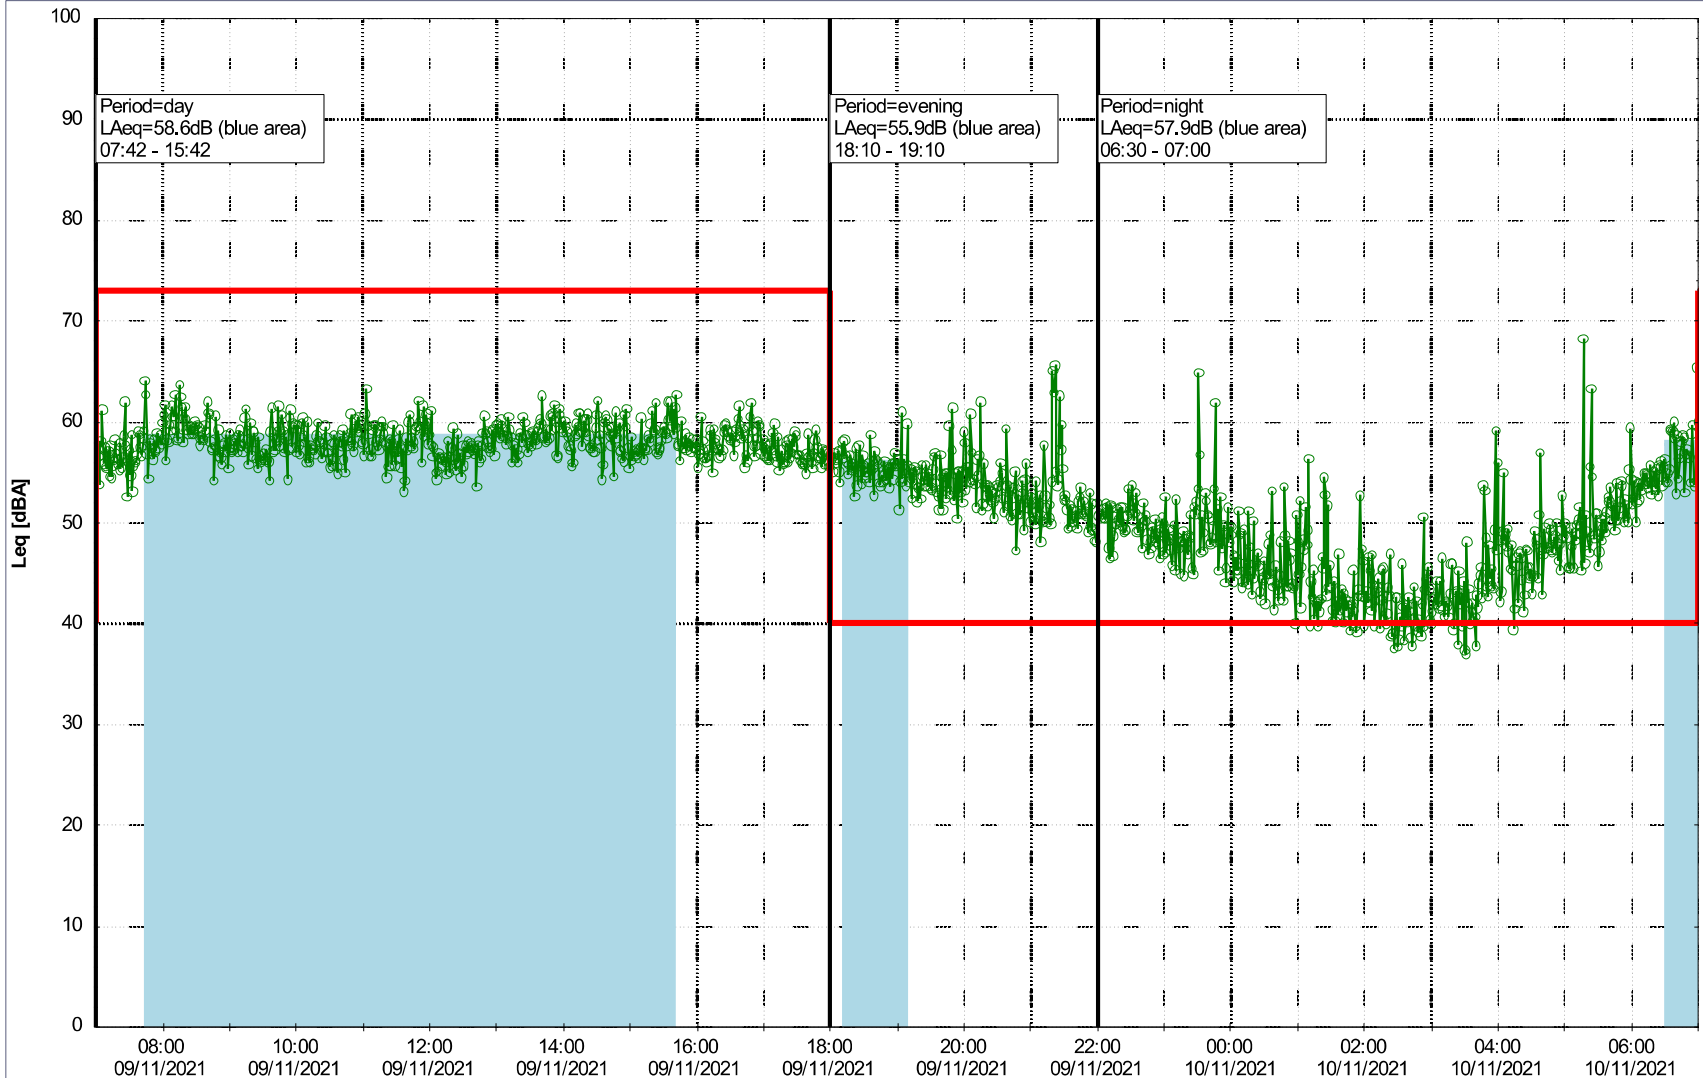

Plan View

Remarks

...

Noise Time Related Diagram

09/11/2021
10/11/2021

o o o o HOL_NS01

Project: Kronos Sydhavnen
Construction: Havneholmen
Location: N-V

Plan View

Remarks

...

Noise Time Related Diagram

10/11/2021
11/11/2021

o o o o HOL_NS01

Project: Kronos Sydhavnen
Construction: Havneholmen
Location: N-V

Plan View

Remarks

...

Noise Time Related Diagram

11/11/2021
12/11/2021

○○○ HOL_NS01

Project: Kronos Sydhavnen
Construction: Havneholmen
Location: N-V

Plan View

Remarks

...

Noise Time Related Diagram

12/11/2021
13/11/2021

o o o o HOL_NS01

Project: Kronos Sydhavnen
Construction: Havneholmen
Location: N-V

Plan View

Remarks

...

Noise Time Related Diagram