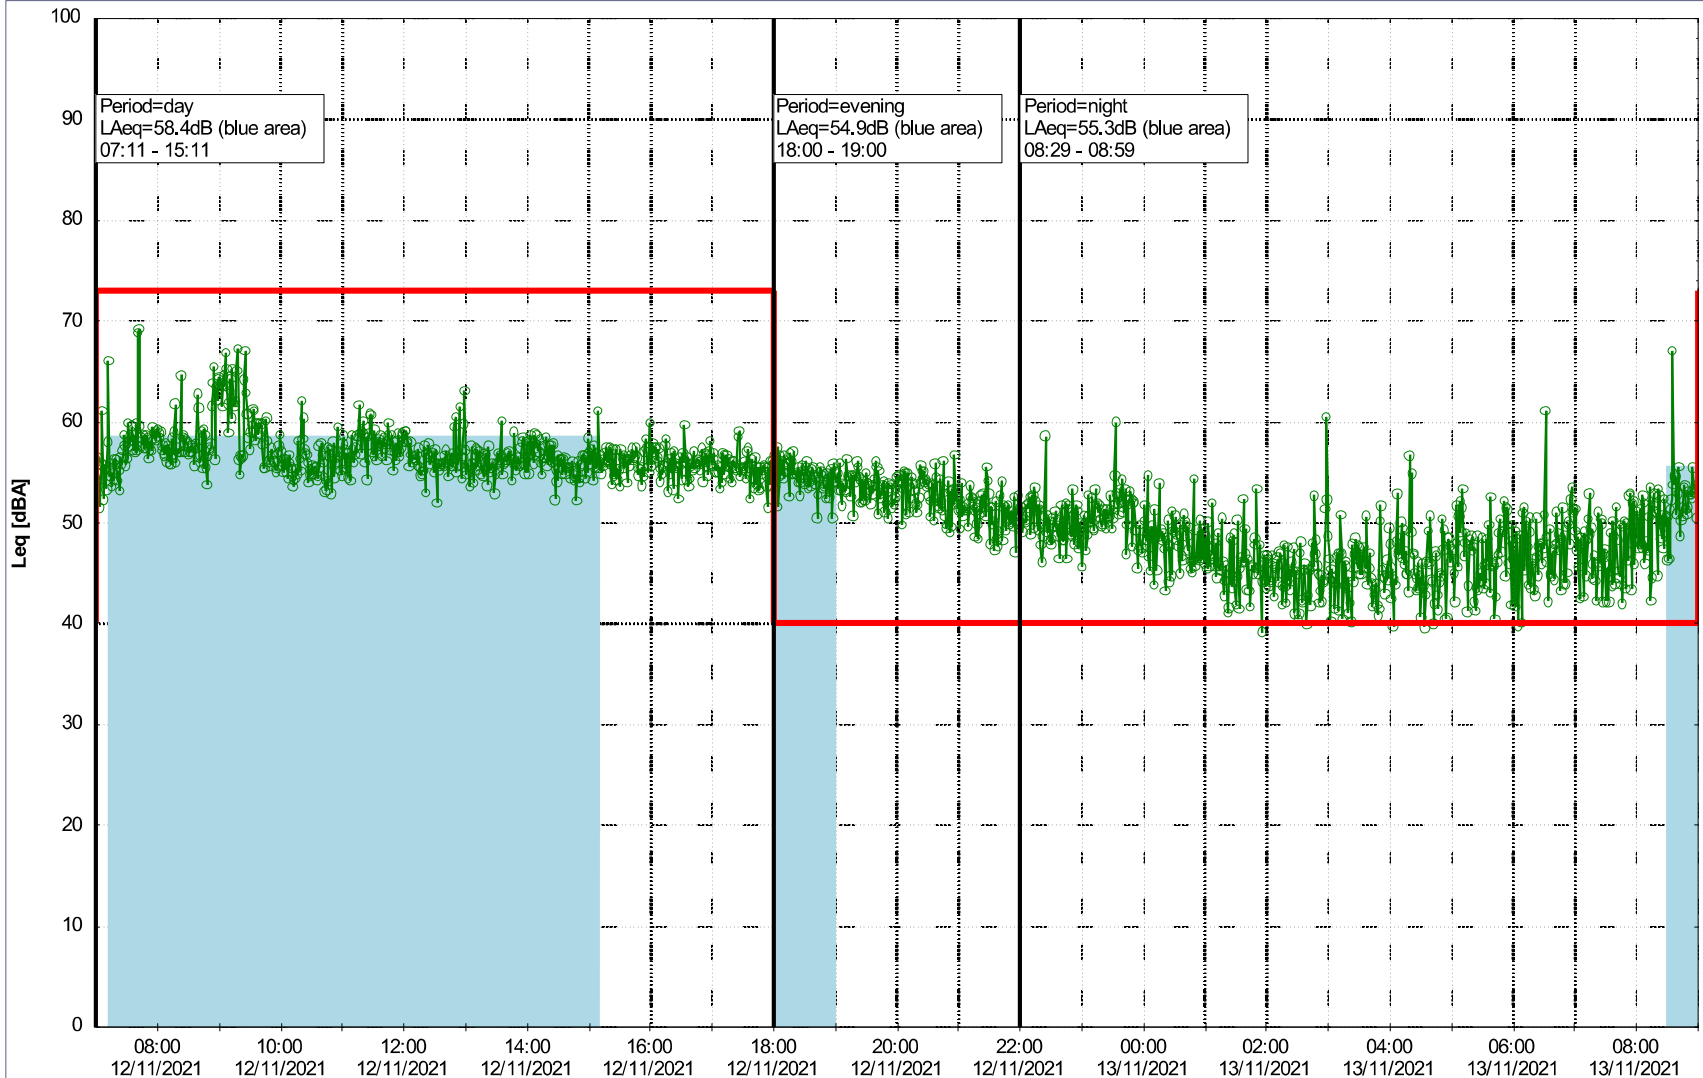

...

Noise Time Related Diagram

11/11/2021
12/11/2021

○○○ HOL_NS01

Project: Kronos Sydhavnen
Construction: Havneholmen
Location: N-V

Plan View

Remarks

...

Noise Time Related Diagram

12/11/2021
13/11/2021

o o o o HOL_NS01

Project: Kronos Sydhavnen
Construction: Havneholmen
Location: N-V

Plan View

Remarks

...

Noise Time Related Diagram

13/11/2021
14/11/2021

o o o o HOL_NS01

Project: Kronos Sydhavnen
Construction: Havneholmen
Location: N-V

Plan View

Remarks

...

Noise Time Related Diagram

14/11/2021
15/11/2021