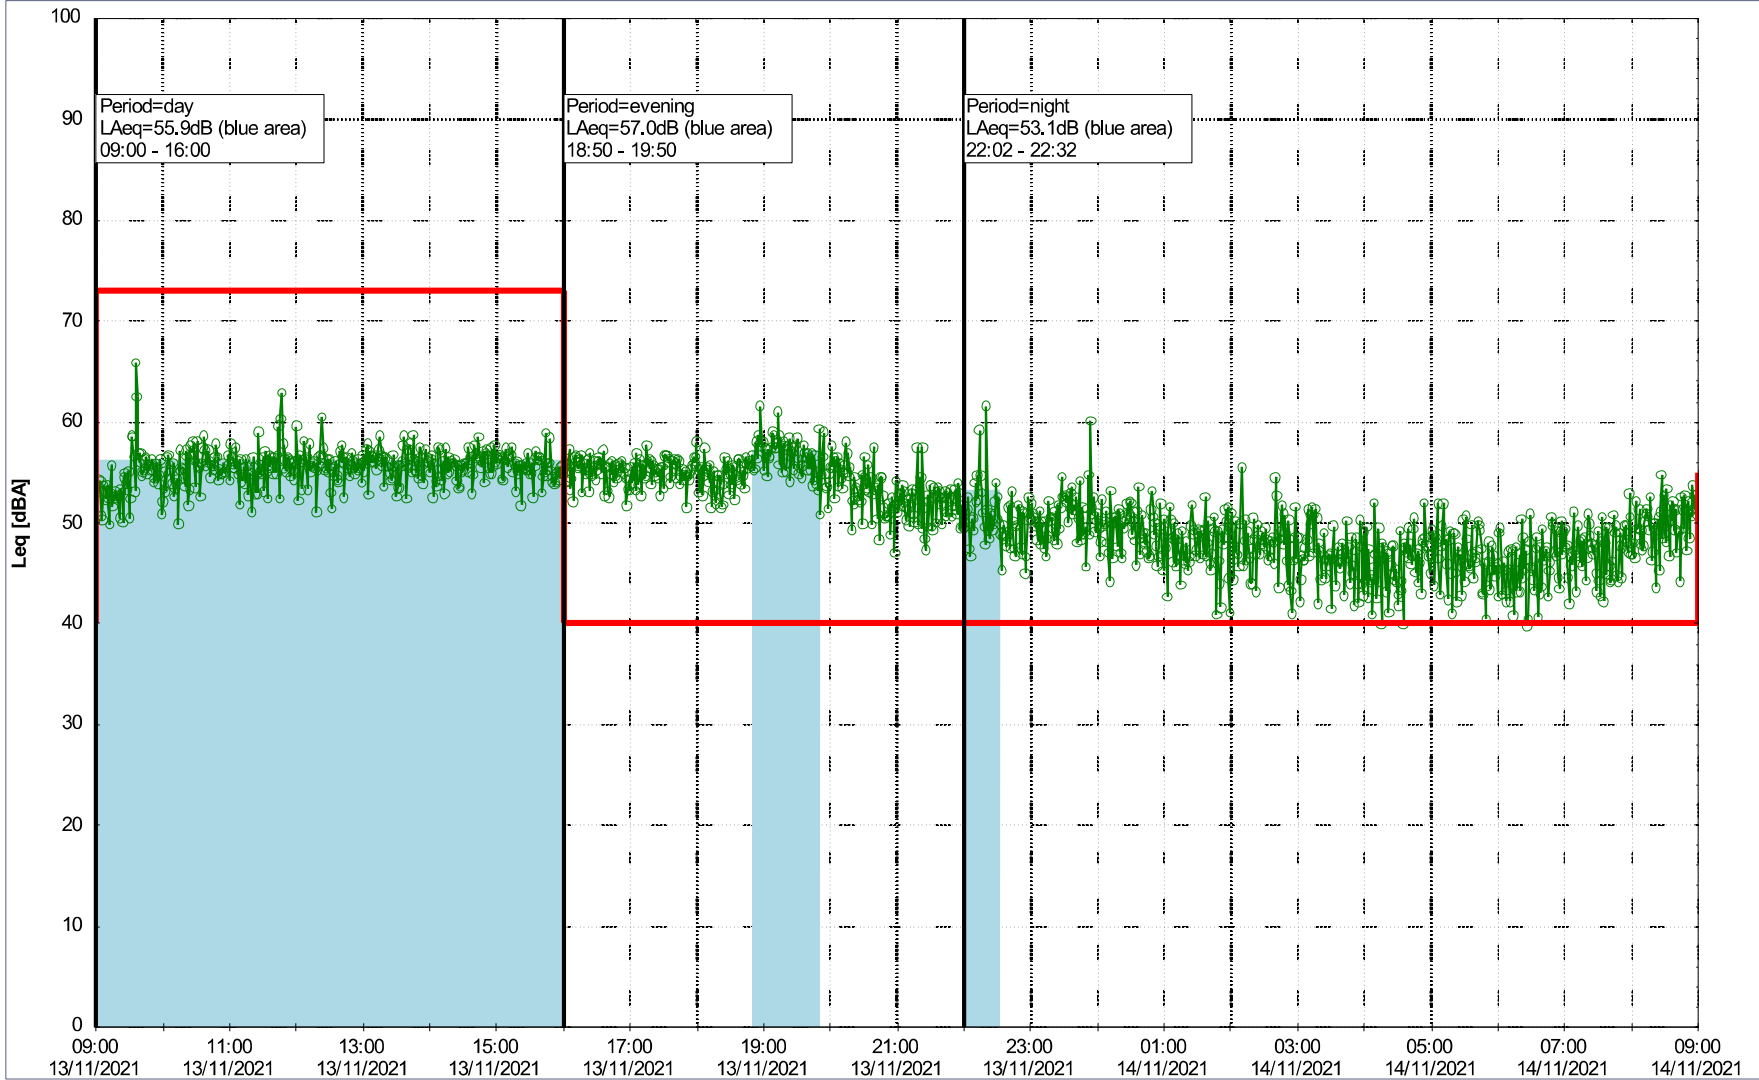

Noise Time Related Diagram

12/11/2021
13/11/2021

o o o o HOL_NS01

Project: Kronos Sydhavnen
Construction: Havneholmen
Location: N-V

Plan View

Remarks

...

Noise Time Related Diagram

13/11/2021
14/11/2021

o o o o HOL_NS01

Project: Kronos Sydhavnen
Construction: Havneholmen
Location: N-V

Plan View

Remarks

...

Noise Time Related Diagram

14/11/2021
15/11/2021