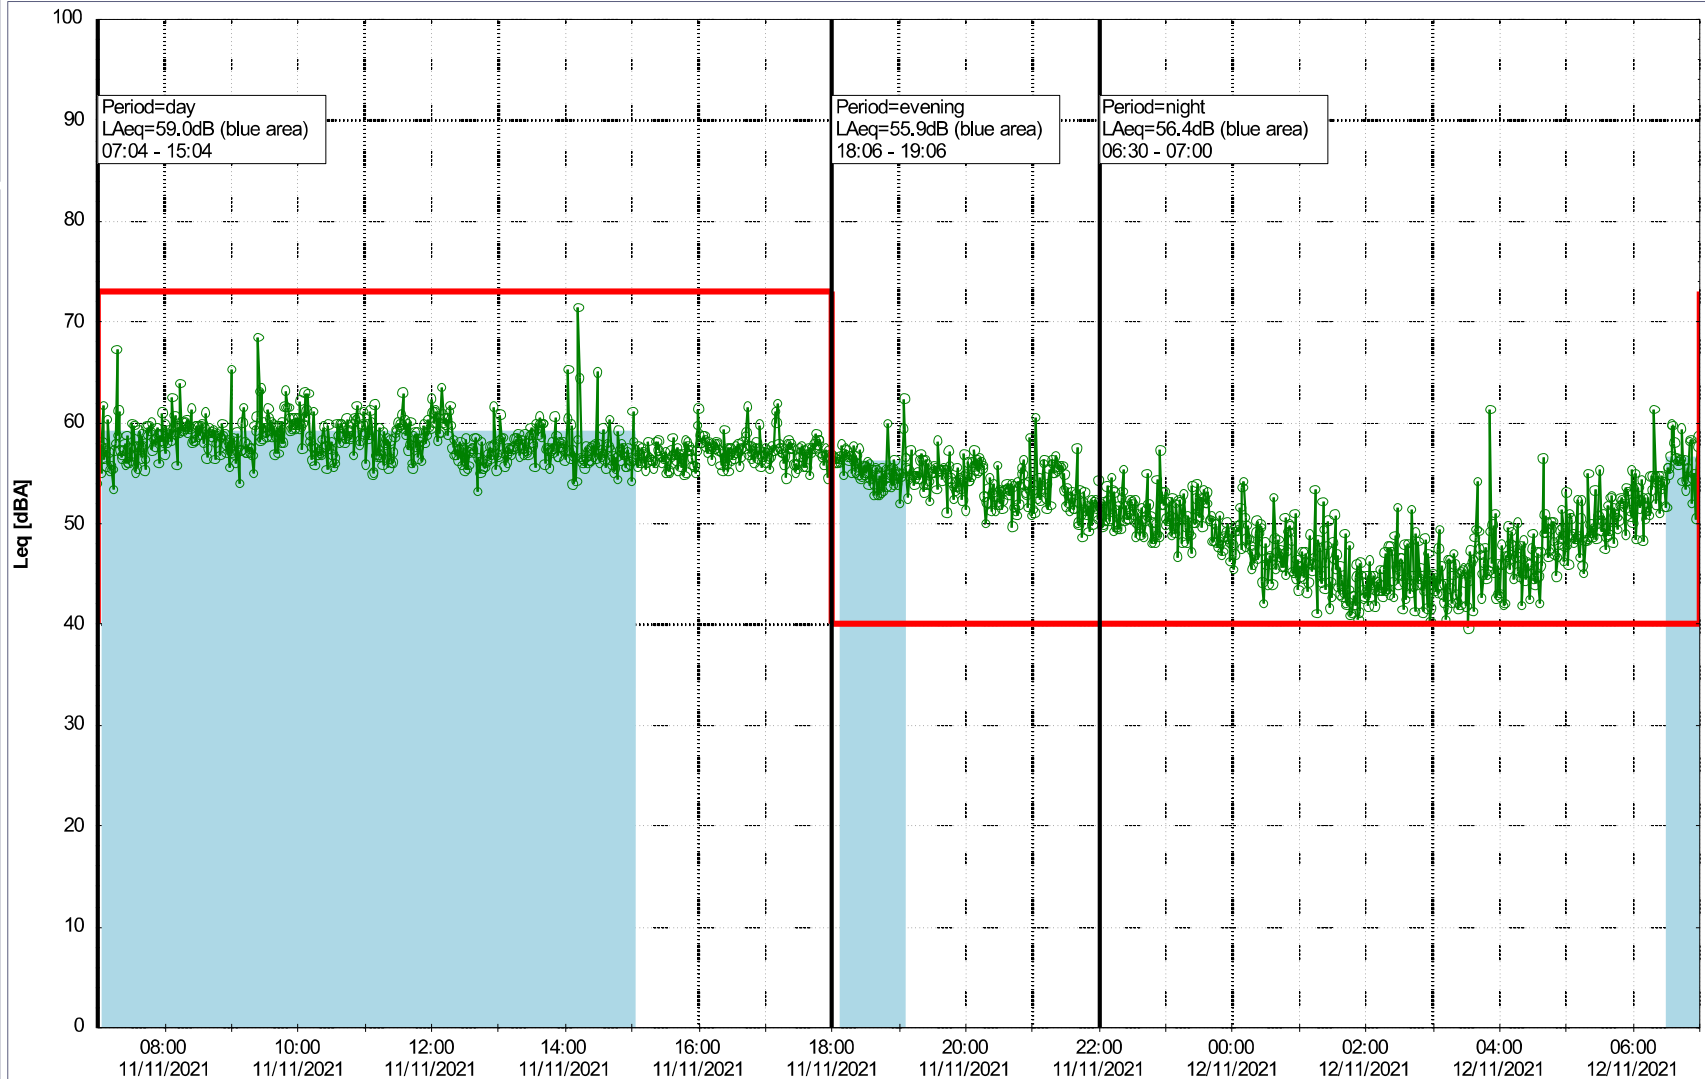

Remarks

...

Noise Time Related Diagram

10/11/2021
11/11/2021

o o o o HOL_NS01

Project: Kronos Sydhavnen
Construction: Havneholmen
Location: N-V

Plan View

Remarks

...

Noise Time Related Diagram

11/11/2021
12/11/2021

○○○ HOL_NS01

Project: Kronos Sydhavnen
Construction: Havneholmen
Location: N-V

Plan View

Remarks

...

Noise Time Related Diagram

12/11/2021
13/11/2021

o o o o HOL_NS01

Project: Kronos Sydhavnen
Construction: Havneholmen
Location: N-V

Plan View

Remarks

...

Noise Time Related Diagram