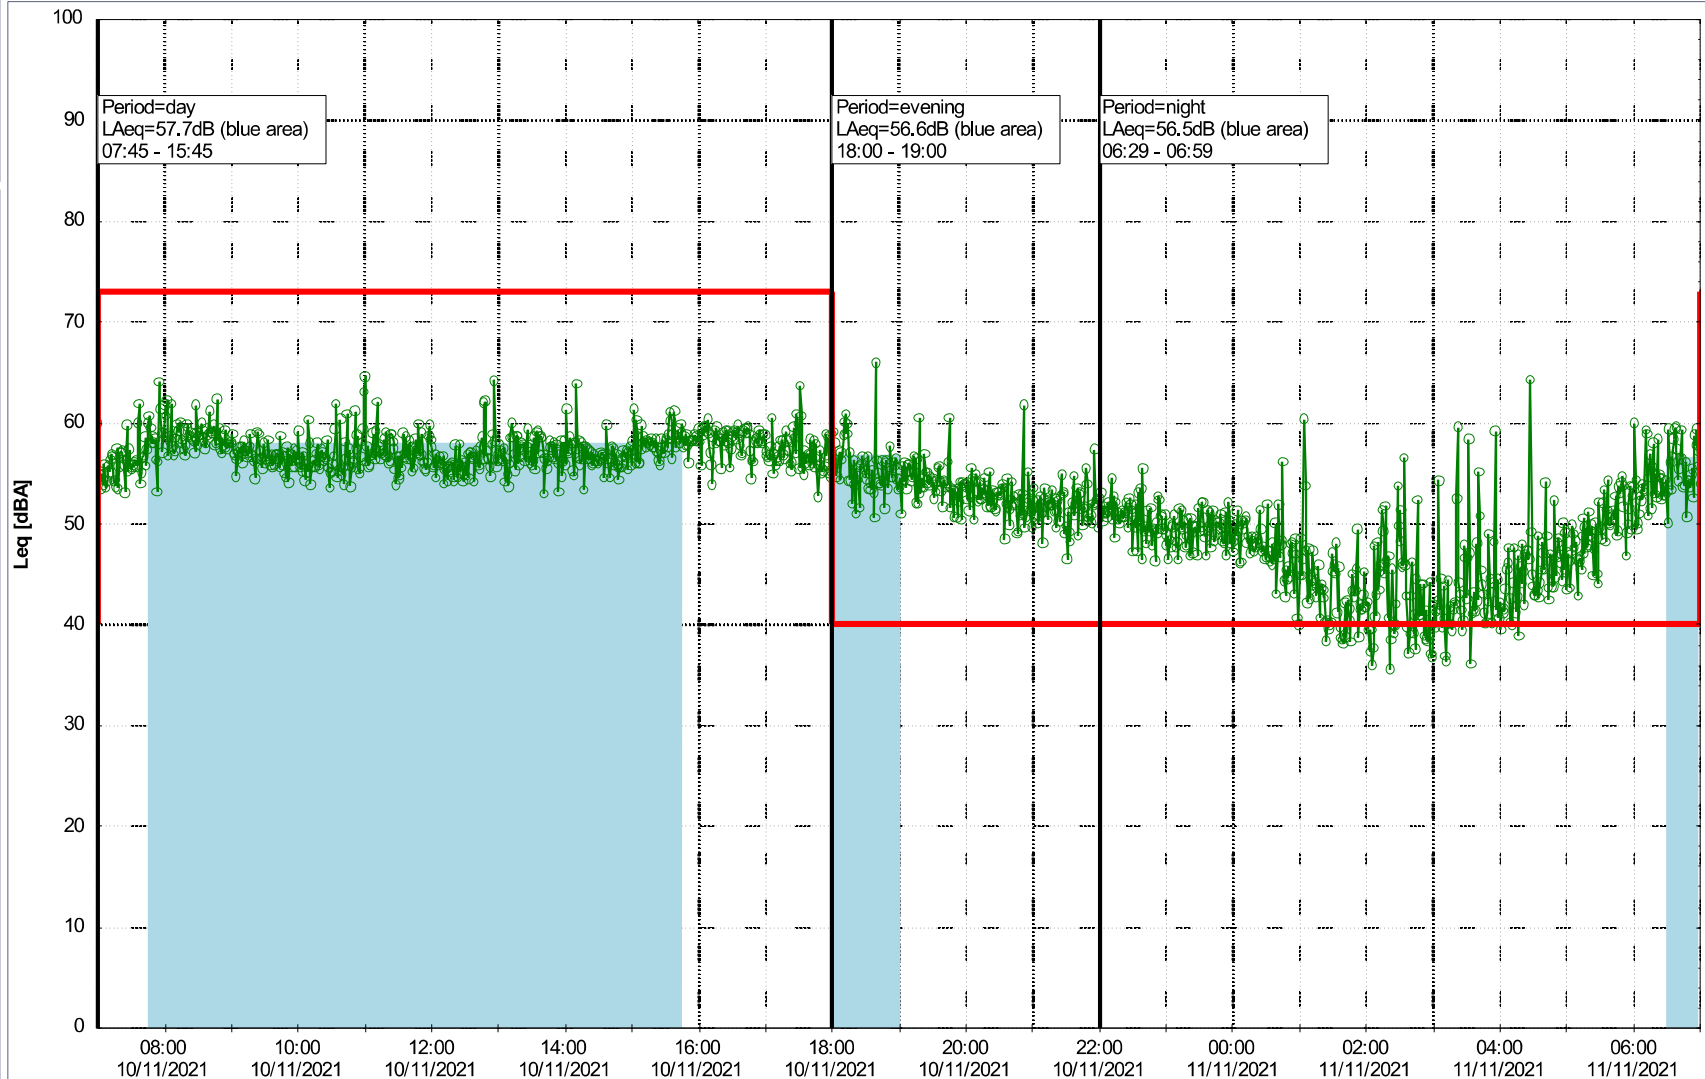

Plan View

Remarks

...

Noise Time Related Diagram

09/11/2021
10/11/2021

o o o o HOL_NS01

Project: Kronos Sydhavnen
Construction: Havneholmen
Location: N-V

Plan View

Remarks

...

Noise Time Related Diagram

10/11/2021
11/11/2021

o o o o HOL_NS01

Project: Kronos Sydhavnen
Construction: Havneholmen
Location: N-V

Plan View

Remarks

...

Noise Time Related Diagram

11/11/2021
12/11/2021

○○○ HOL_NS01

Project: Kronos Sydhavnen
Construction: Havneholmen
Location: N-V

Plan View

Remarks

...

Noise Time Related Diagram

12/11/2021
13/11/2021

o o o o HOL_NS01

Project: Kronos Sydhavnen
Construction: Havneholmen
Location: N-V

Plan View

Remarks

...

Noise Time Related Diagram