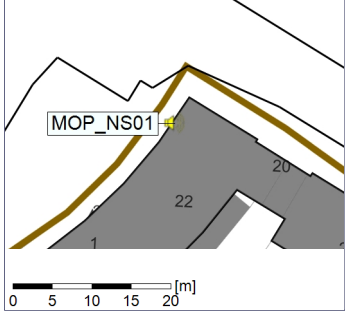

Remarks

...

Noise Time Related Diagram

28/09/2022
29/09/2022

○○○○ MOP_NS01

Project: Kronos Sydhavnen
Construction: Mozarts Plads
Location: N-V

Plan View

Remarks