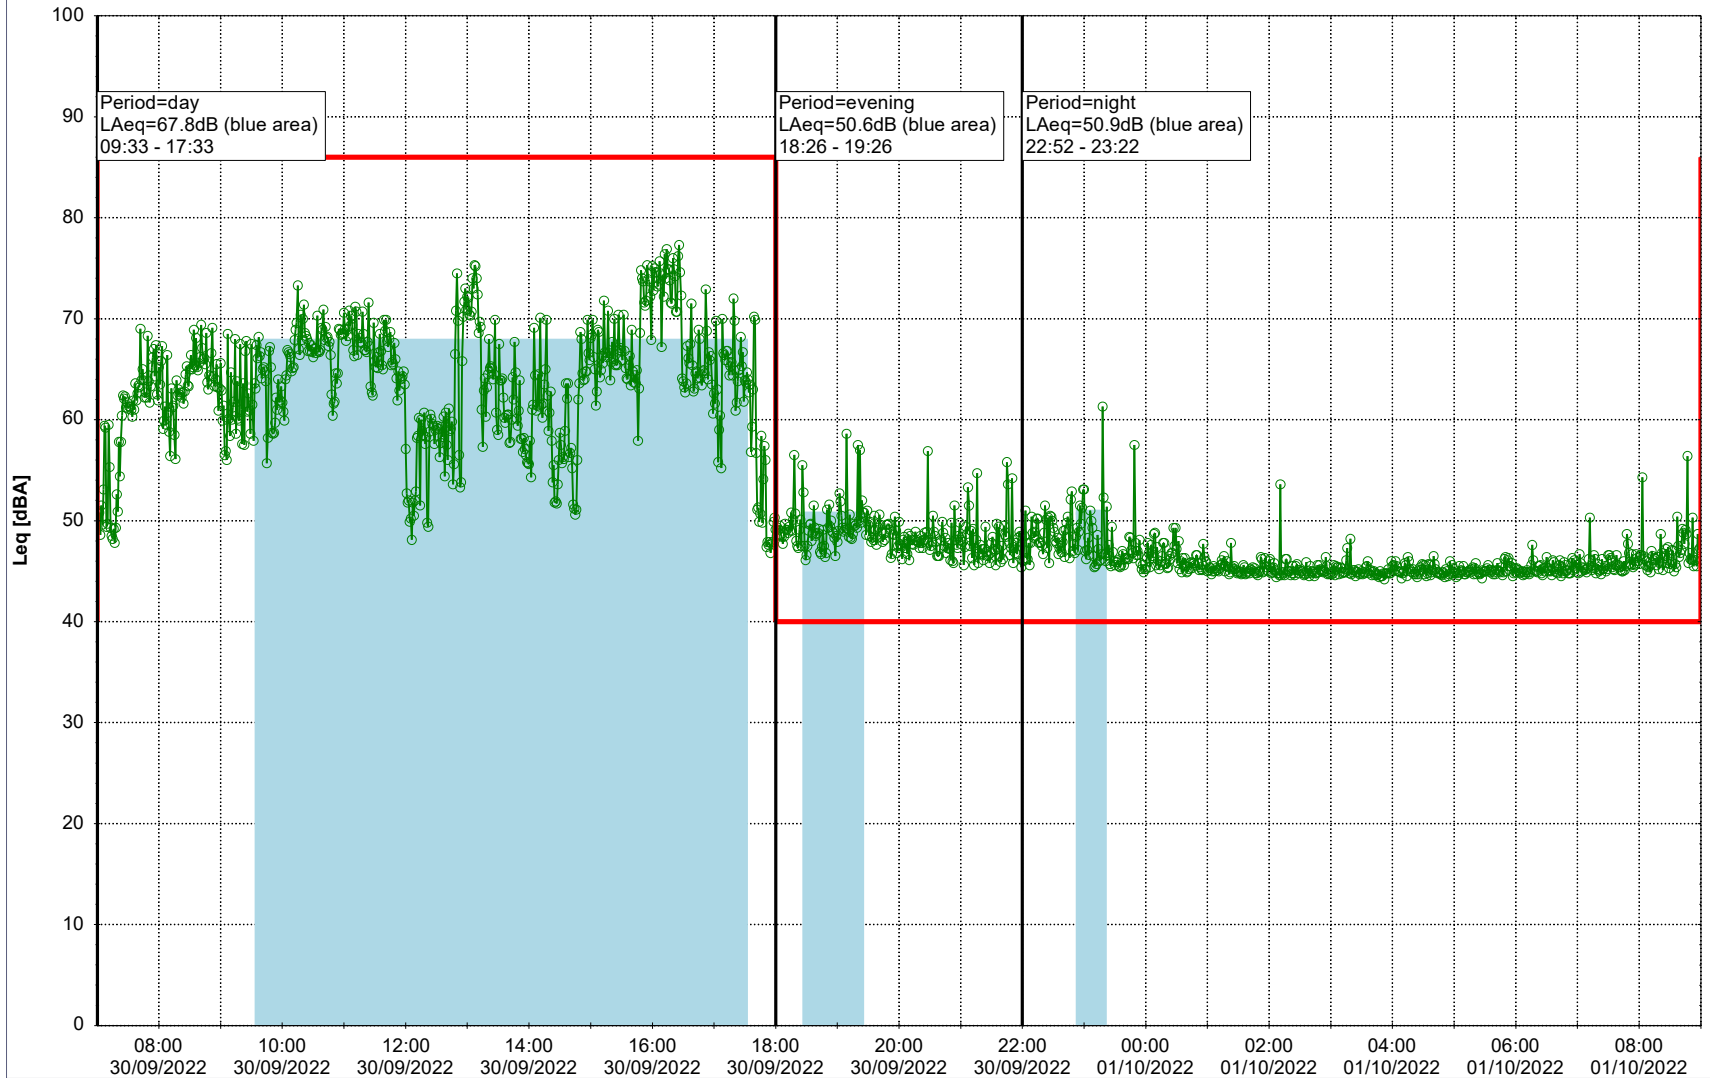

...

Noise Time Related Diagram

29/09/2022
30/09/2022

○○○○ MOP_NS01

Project: Kronos Sydhavnen
Construction: Mozarts Plads
Location: N-V

Plan View

Remarks

...

Noise Time Related Diagram

30/09/2022
01/10/2022

○○○○ MOP_NS01

Project: Kronos Sydhavnen
Construction: Mozarts Plads
Location: N-V

Plan View

Remarks

...

Noise Time Related Diagram