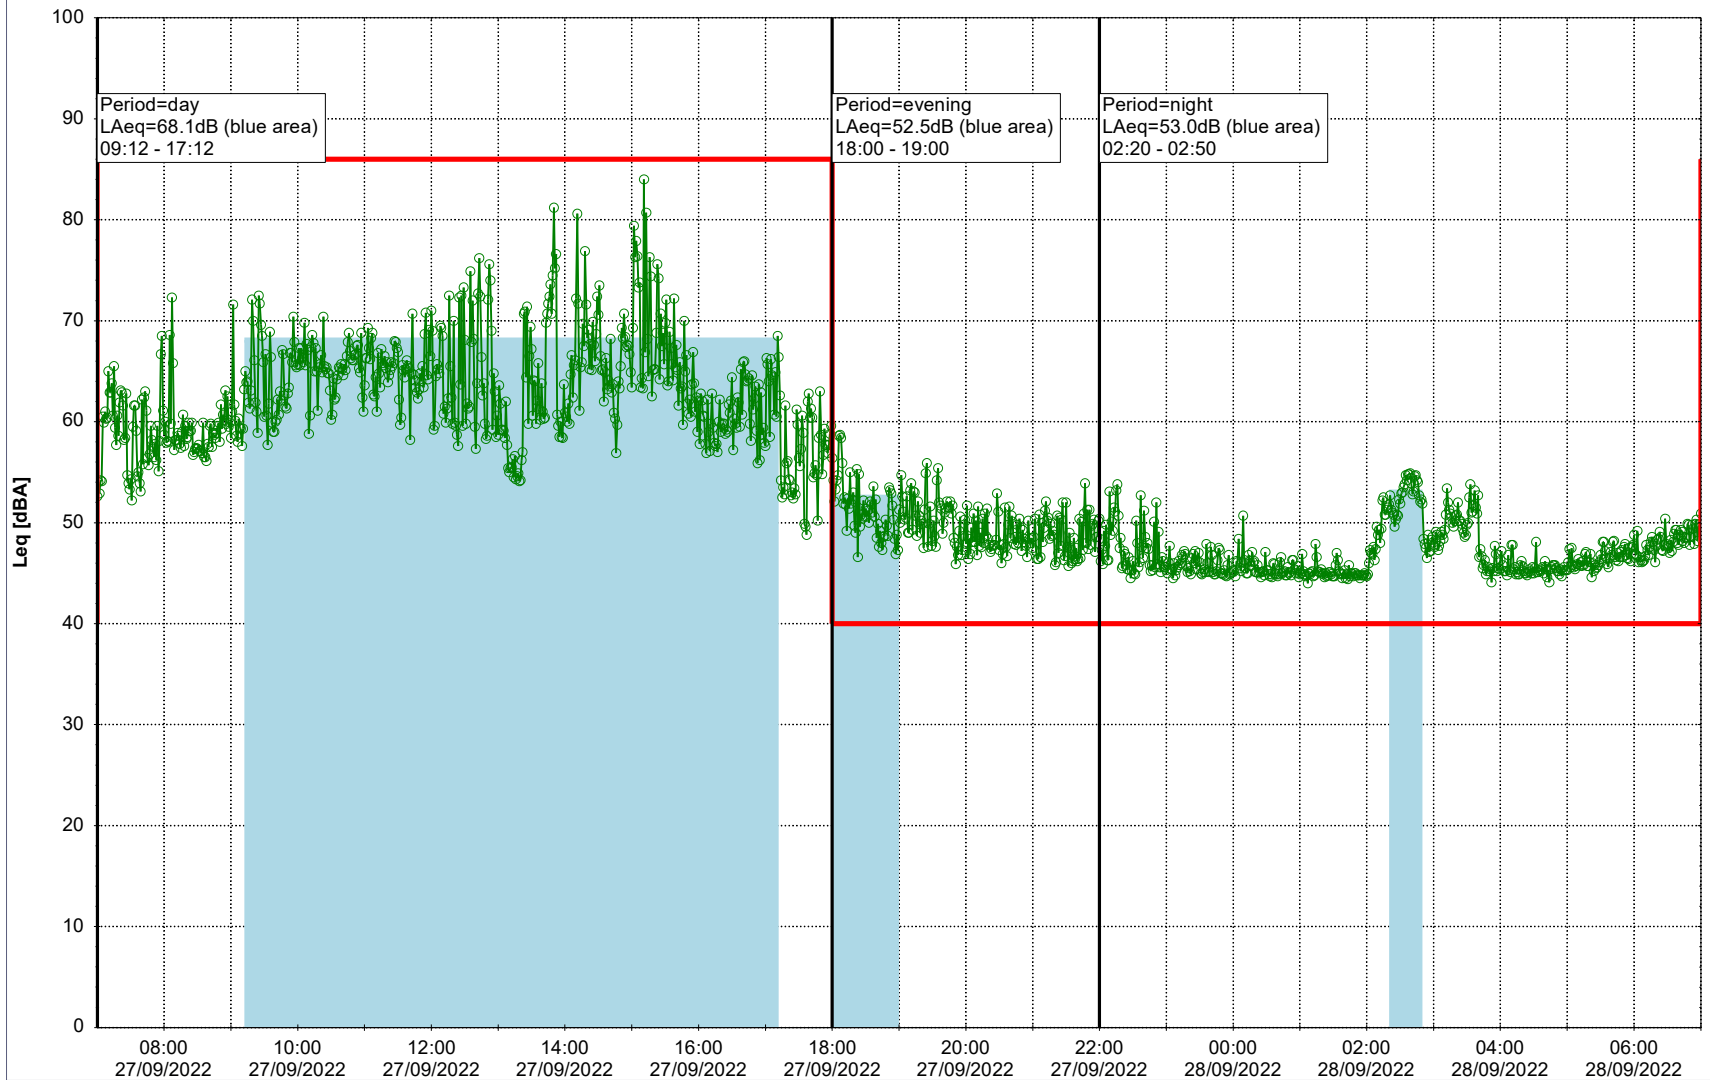

Plan View

Remarks

...

Noise Time Related Diagram

27/09/2022
28/09/2022

○○○○ MOP_NS01

Project: Kronos Sydhavnen
Construction: Mozarts Plads
Location: N-V

Plan View

Remarks

...

Noise Time Related Diagram

28/09/2022
29/09/2022

○○○○ MOP_NS01

Project: Kronos Sydhavnen
Construction: Mozarts Plads
Location: N-V

Plan View

Remarks

...

Noise Time Related Diagram

29/09/2022
30/09/2022

○○○○ MOP_NS01

Project: Kronos Sydhavnen
Construction: Mozarts Plads
Location: N-V

Plan View

Remarks

...

Noise Time Related Diagram

30/09/2022
01/10/2022

○○○○ MOP_NS01

Project: Kronos Sydhavnen
Construction: Mozarts Plads
Location: N-V

Plan View

Remarks

...

Noise Time Related Diagram