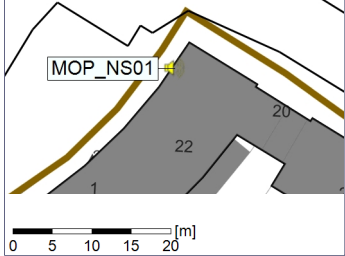

Project: Kronos Sydhavnen
Construction: Mozarts Plads
Location: N-V

Plan View

Remarks

...

Noise Time Related Diagram

26/09/2022
27/09/2022

○○○○ MOP_NS01

Project: Kronos Sydhavnen
Construction: Mozarts Plads
Location: N-V