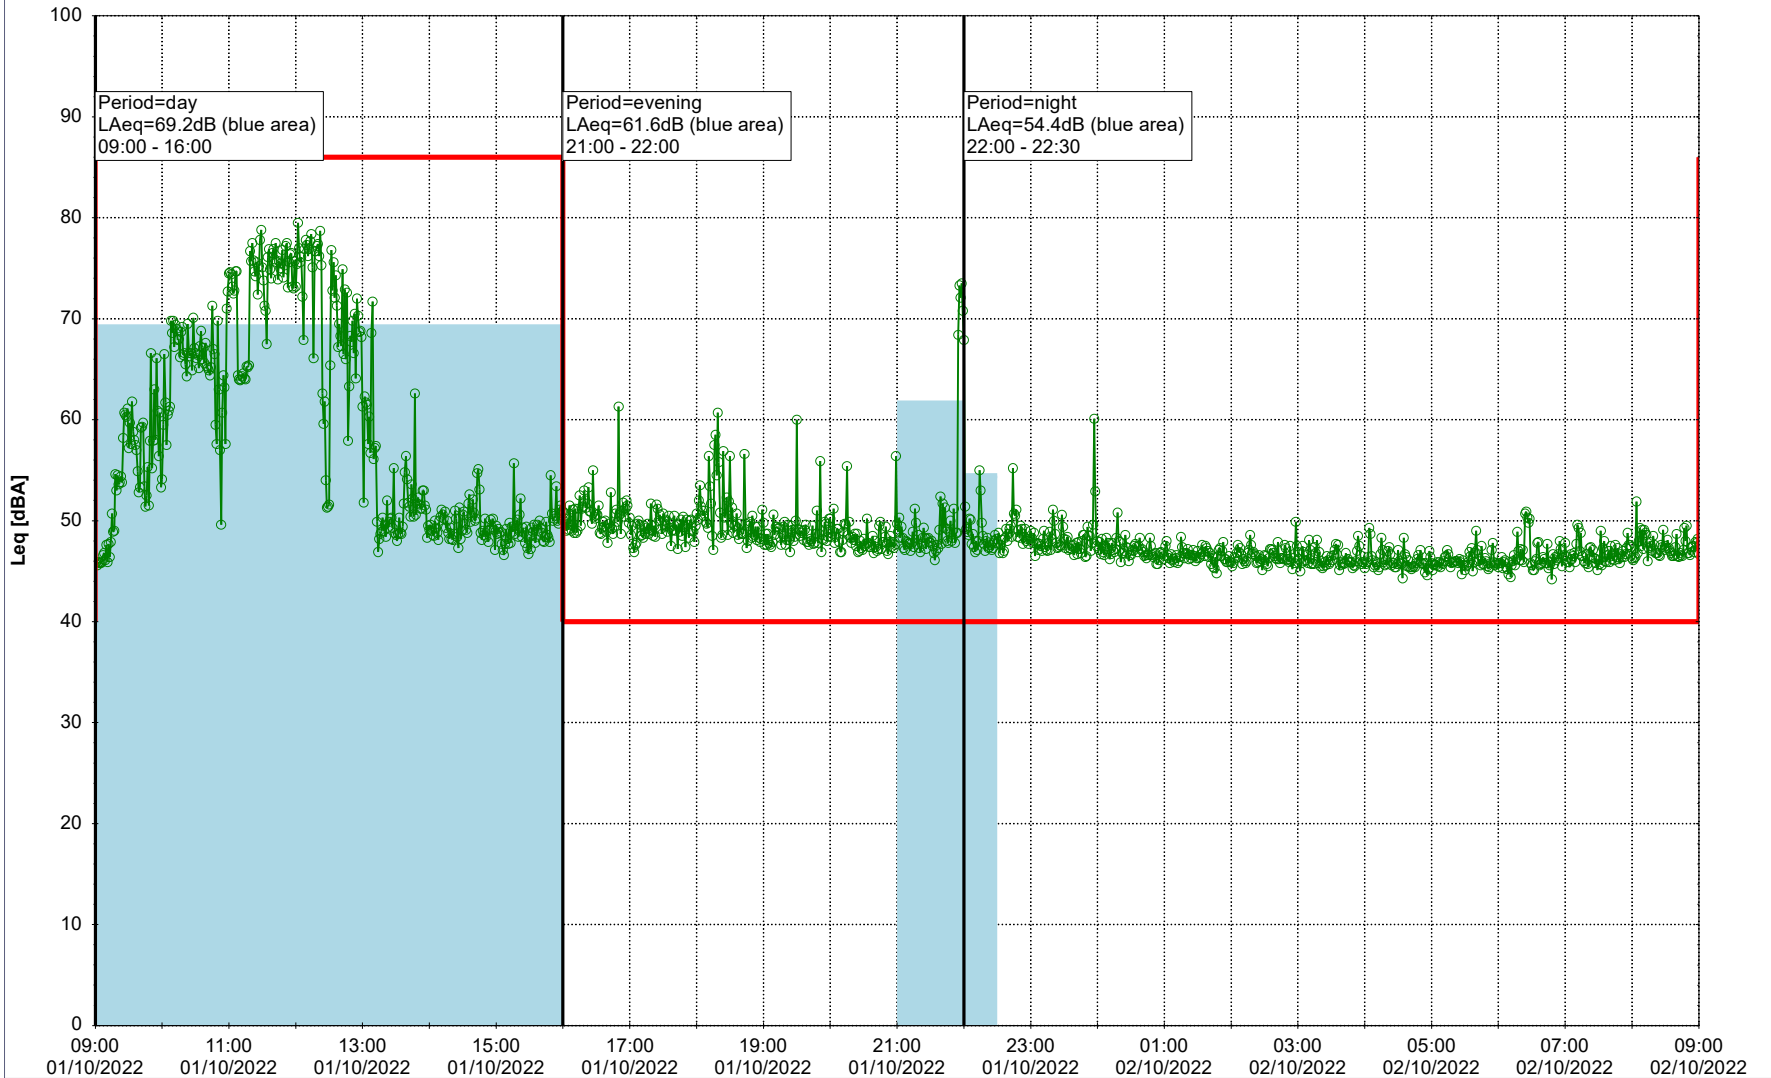

Noise Time Related Diagram

30/09/2022
01/10/2022

○○○○ MOP_NS01

Project: Kronos Sydhavnen
Construction: Mozarts Plads
Location: N-V

Plan View

Remarks

...

Noise Time Related Diagram

01/10/2022
02/10/2022

○○○○ MOP_NS01

Project: Kronos Sydhavnen
Construction: Mozarts Plads
Location: N-V

Plan View

Remarks

...

Noise Time Related Diagram

02/10/2022
03/10/2022