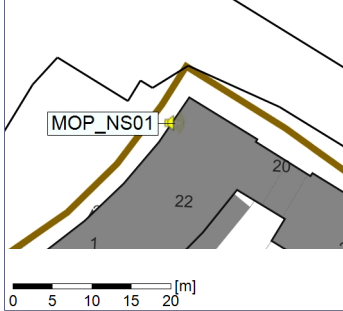

...

Noise Time Related Diagram

29/09/2022
30/09/2022

○○○○ MOP_NS01

Project: Kronos Sydhavnen
Construction: Mozarts Plads
Location: N-V

Plan View

Remarks

...