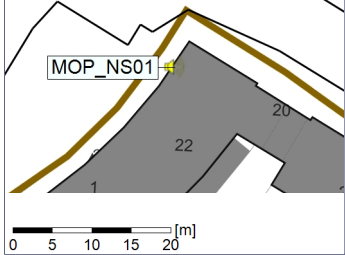

Plan View

Remarks

...

Noise Time Related Diagram

27/09/2022
28/09/2022

○○○○ MOP_NS01

Project: Kronos Sydhavnen
Construction: Mozarts Plads
Location: N-V

Plan View