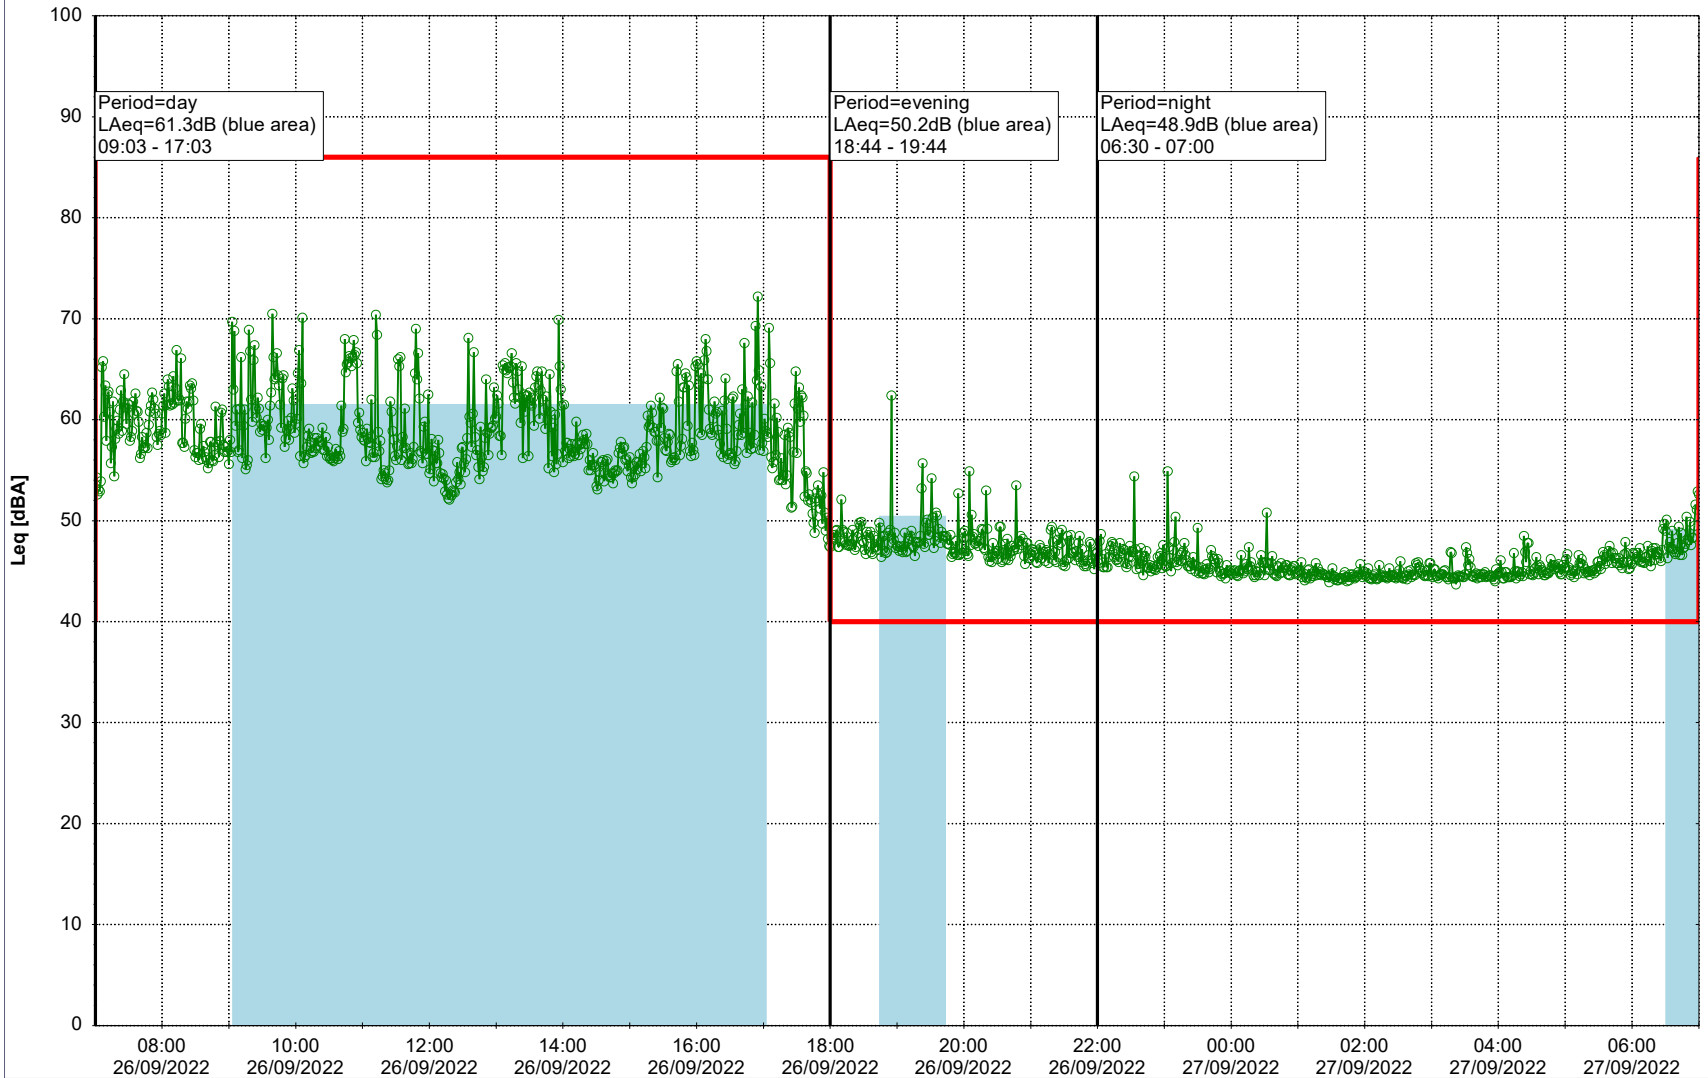

Project: Kronos Sydhavnen
Construction: Mozarts Plads
Location: N-V

Plan View

Remarks

...

Noise Time Related Diagram

26/09/2022
27/09/2022

○○○○ MOP_NS01

Project: Kronos Sydhavnen
Construction: Mozarts Plads
Location: N-V

Plan View

Remarks

...

Noise Time Related Diagram

27/09/2022
28/09/2022

○○○○ MOP_NS01

Project: Kronos Sydhavnen
Construction: Mozarts Plads
Location: N-V

Plan View

Remarks

...

Noise Time Related Diagram

28/09/2022
29/09/2022

○○○○ MOP_NS01

Project: Kronos Sydhavnen
Construction: Mozarts Plads
Location: N-V

Plan View

Remarks

Noise Time Related Diagram

30/09/2022
01/10/2022

○○○○ MOP_NS01

Project: Kronos Sydhavnen
Construction: Mozarts Plads
Location: N-V

Plan View

Remarks

...

Noise Time Related Diagram