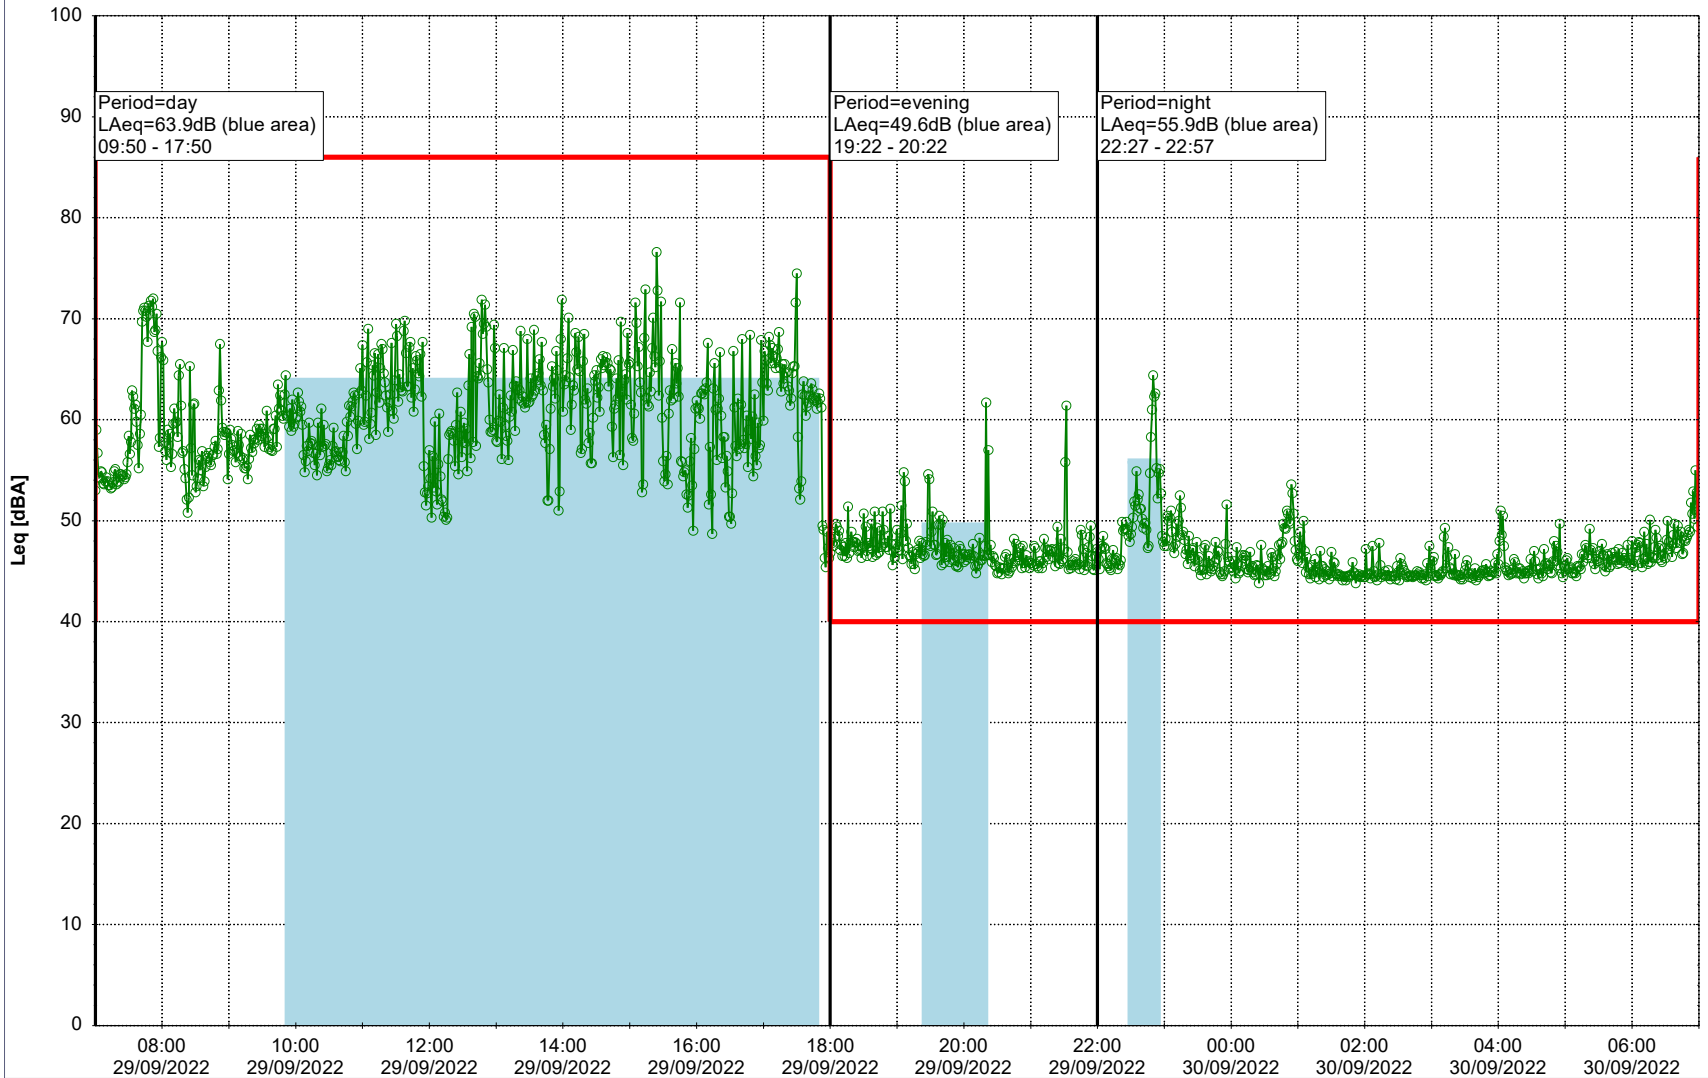

Remarks

...

Noise Time Related Diagram

28/09/2022
29/09/2022

○○○○ MOP_NS01

Project: Kronos Sydhavnen
Construction: Mozarts Plads
Location: N-V

Plan View

Remarks

...

Noise Time Related Diagram

29/09/2022
30/09/2022

○○○○ MOP_NS01

Project: Kronos Sydhavnen
Construction: Mozarts Plads
Location: N-V

Plan View

Remarks

...

Noise Time Related Diagram

30/09/2022
01/10/2022

○○○○ MOP_NS01

Project: Kronos Sydhavnen
Construction: Mozarts Plads
Location: N-V

Plan View

Remarks

...

Noise Time Related Diagram