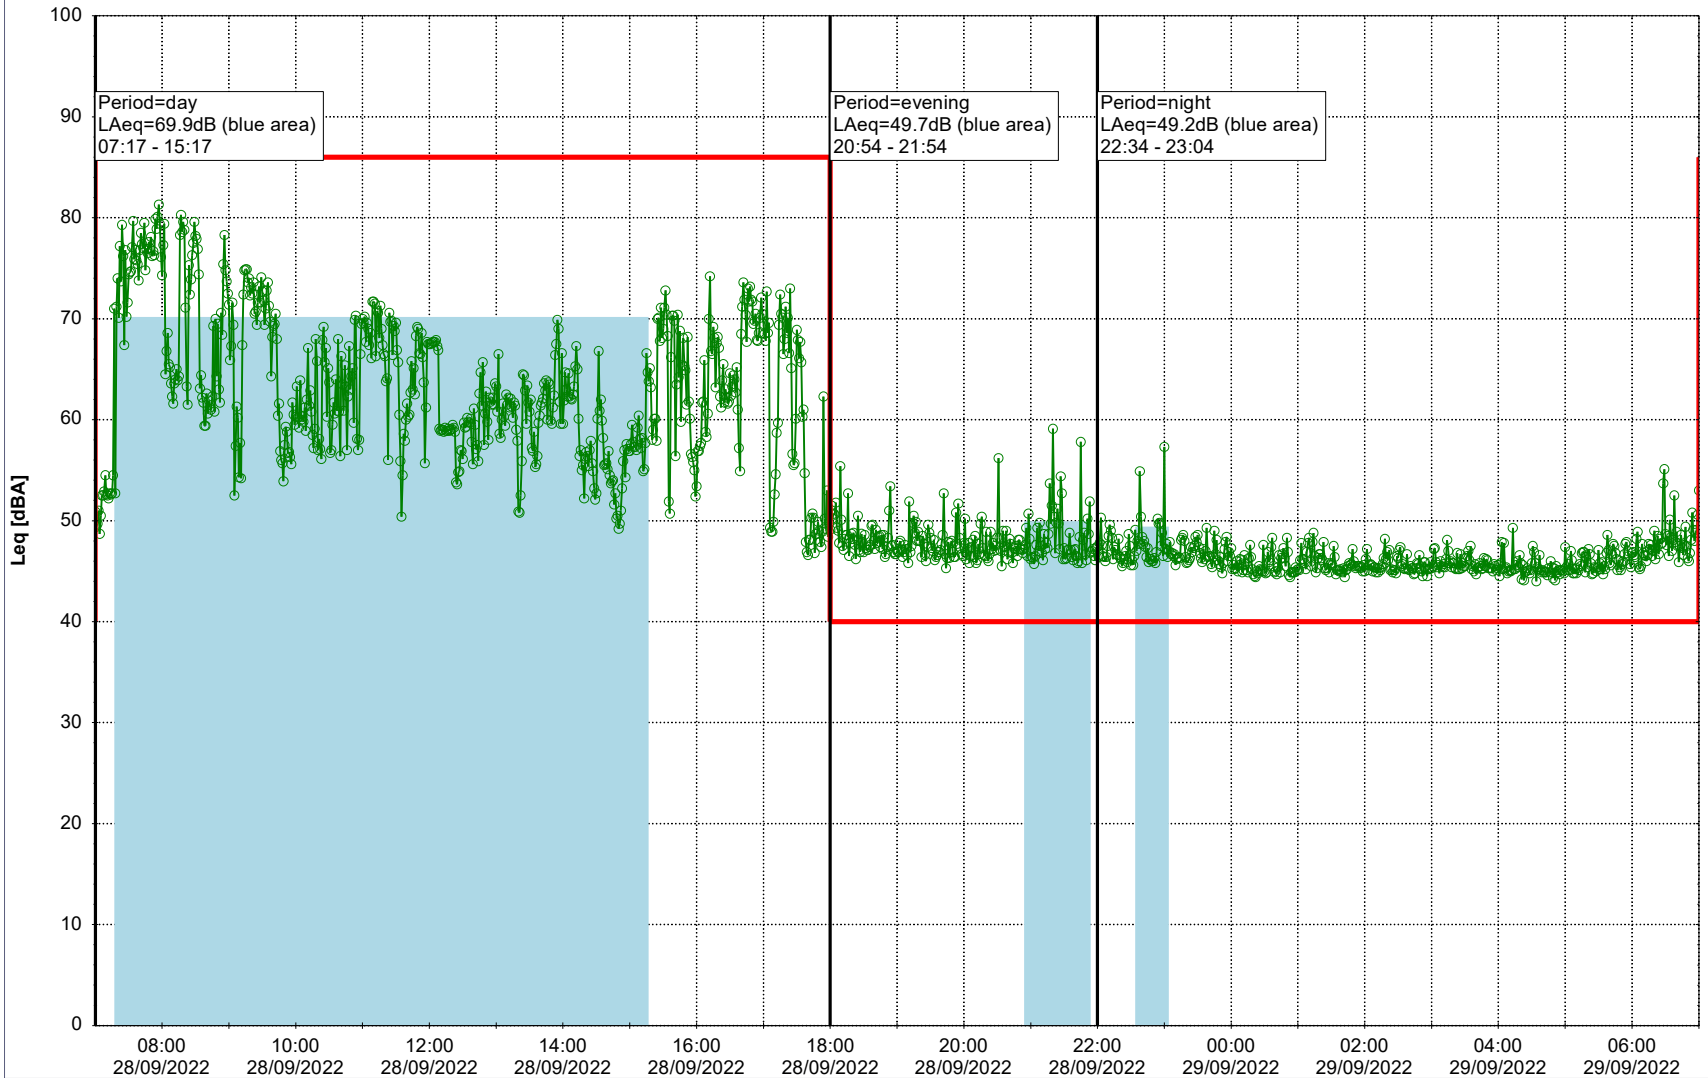

Plan View

Remarks

...

Noise Time Related Diagram

27/09/2022
28/09/2022

○○○○ MOP_NS01

Project: Kronos Sydhavnen
Construction: Mozarts Plads
Location: N-V

Plan View

Remarks

...

Noise Time Related Diagram

28/09/2022
29/09/2022

○○○○ MOP_NS01

Project: Kronos Sydhavnen
Construction: Mozarts Plads
Location: N-V

Plan View

Remarks

...

Noise Time Related Diagram

29/09/2022
30/09/2022

○○○○ MOP_NS01

Project: Kronos Sydhavnen
Construction: Mozarts Plads
Location: N-V

Plan View

Remarks

...

Noise Time Related Diagram

30/09/2022
01/10/2022

○○○○ MOP_NS01

Project: Kronos Sydhavnen
Construction: Mozarts Plads
Location: N-V

Plan View

Remarks

...

Noise Time Related Diagram