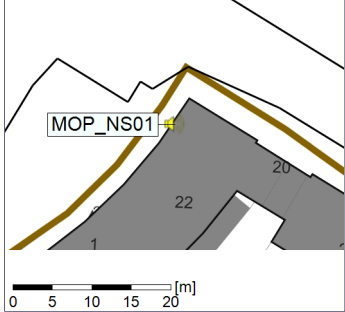

01/10/2022
02/10/2022

○○○○ MOP_NS01

Project: Kronos Sydhavnen
Construction: Mozarts Plads
Location: N-V

Plan View

Remarks

...

Noise Time Related Diagram

02/10/2022
03/10/2022