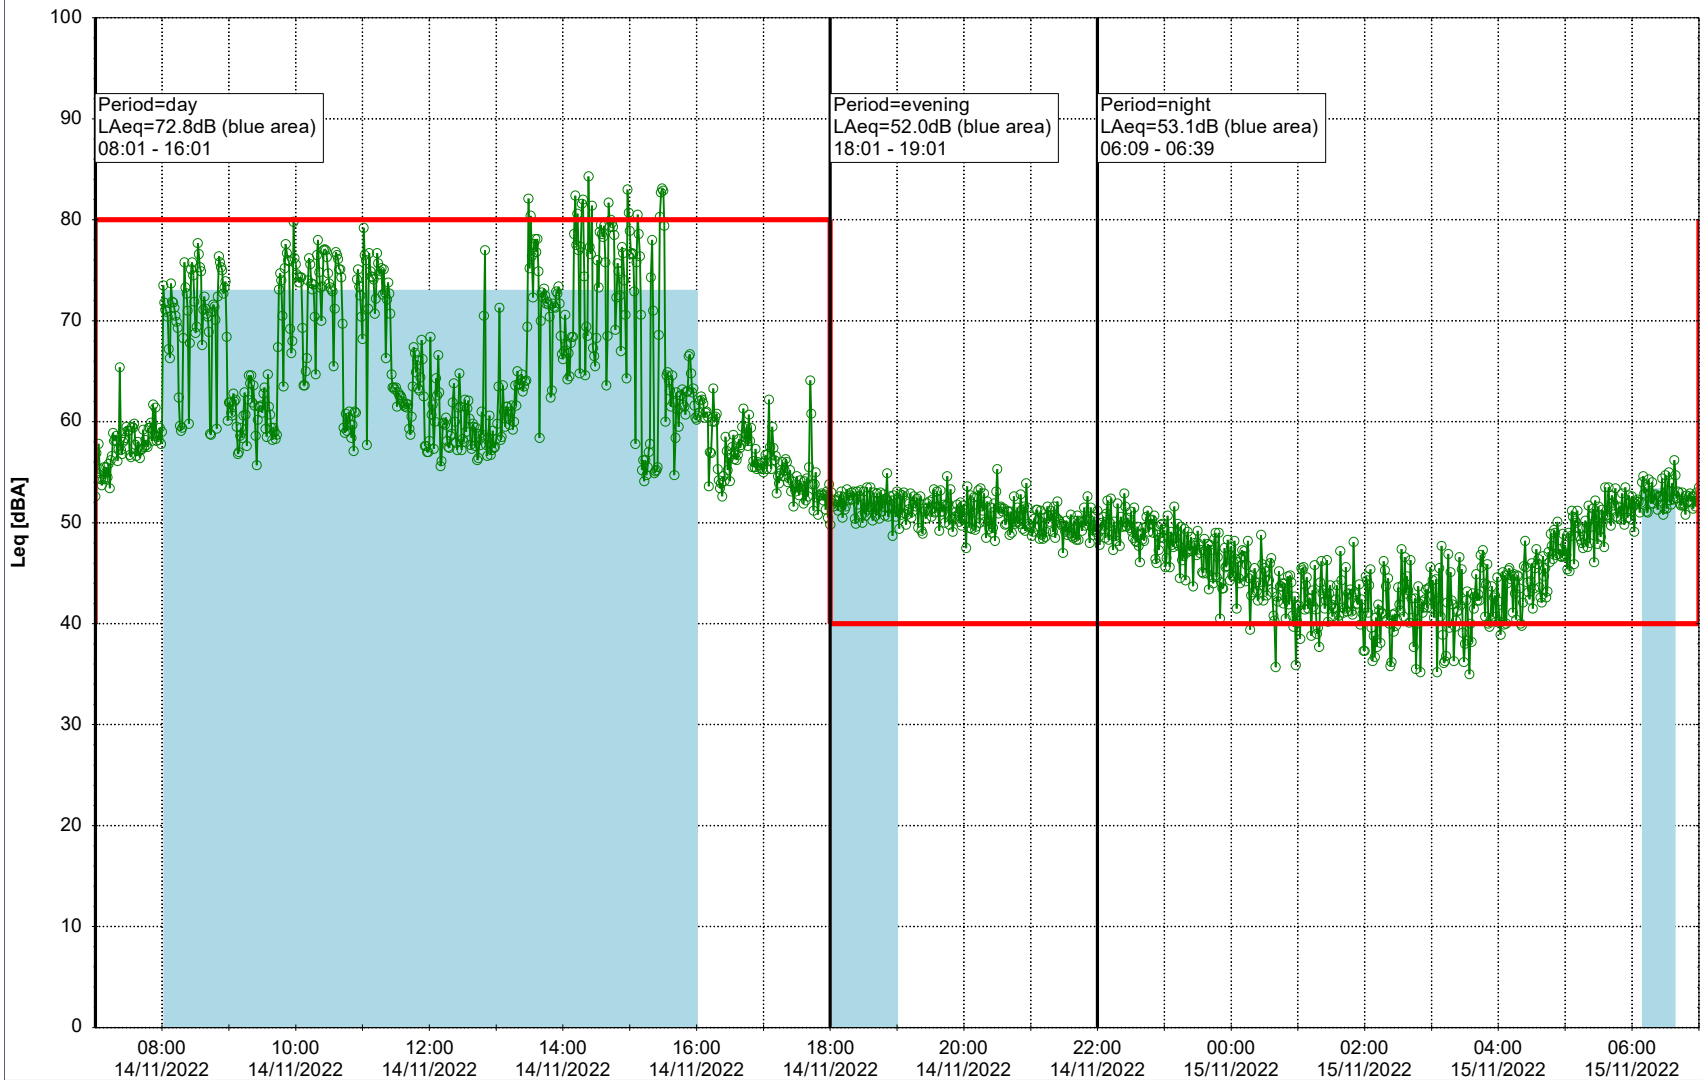

Project: Kronos Sydhavnen
Construction: Sluseholmen
Location: N-V

Plan View

0 5 10 15 20 [m]

Remarks

...

Noise Time Related Diagram

14/11/2022
15/11/2022

○○○○ SLU_NS01

Project: Kronos Sydhavnen
Construction: Sluseholmen
Location: N-V

Plan View

0 5 10 15 20 [m]

Remarks

...

Noise Time Related Diagram

15/11/2022
16/11/2022

SLU_NS01

Project: Kronos Sydhavnen
Construction: Sluseholmen
Location: N-V

Plan View

0 5 10 15 20 [m]

Remarks

...

Noise Time Related Diagram

19/11/2022
20/11/2022

○○○○ SLU_NS01

Project: Kronos Sydhavnen
Construction: Sluseholmen
Location: N-V

Plan View

0 5 10 15 20 [m]

Remarks

...

Noise Time Related Diagram

20/11/2022
21/11/2022

○○○○ SLU_NS01