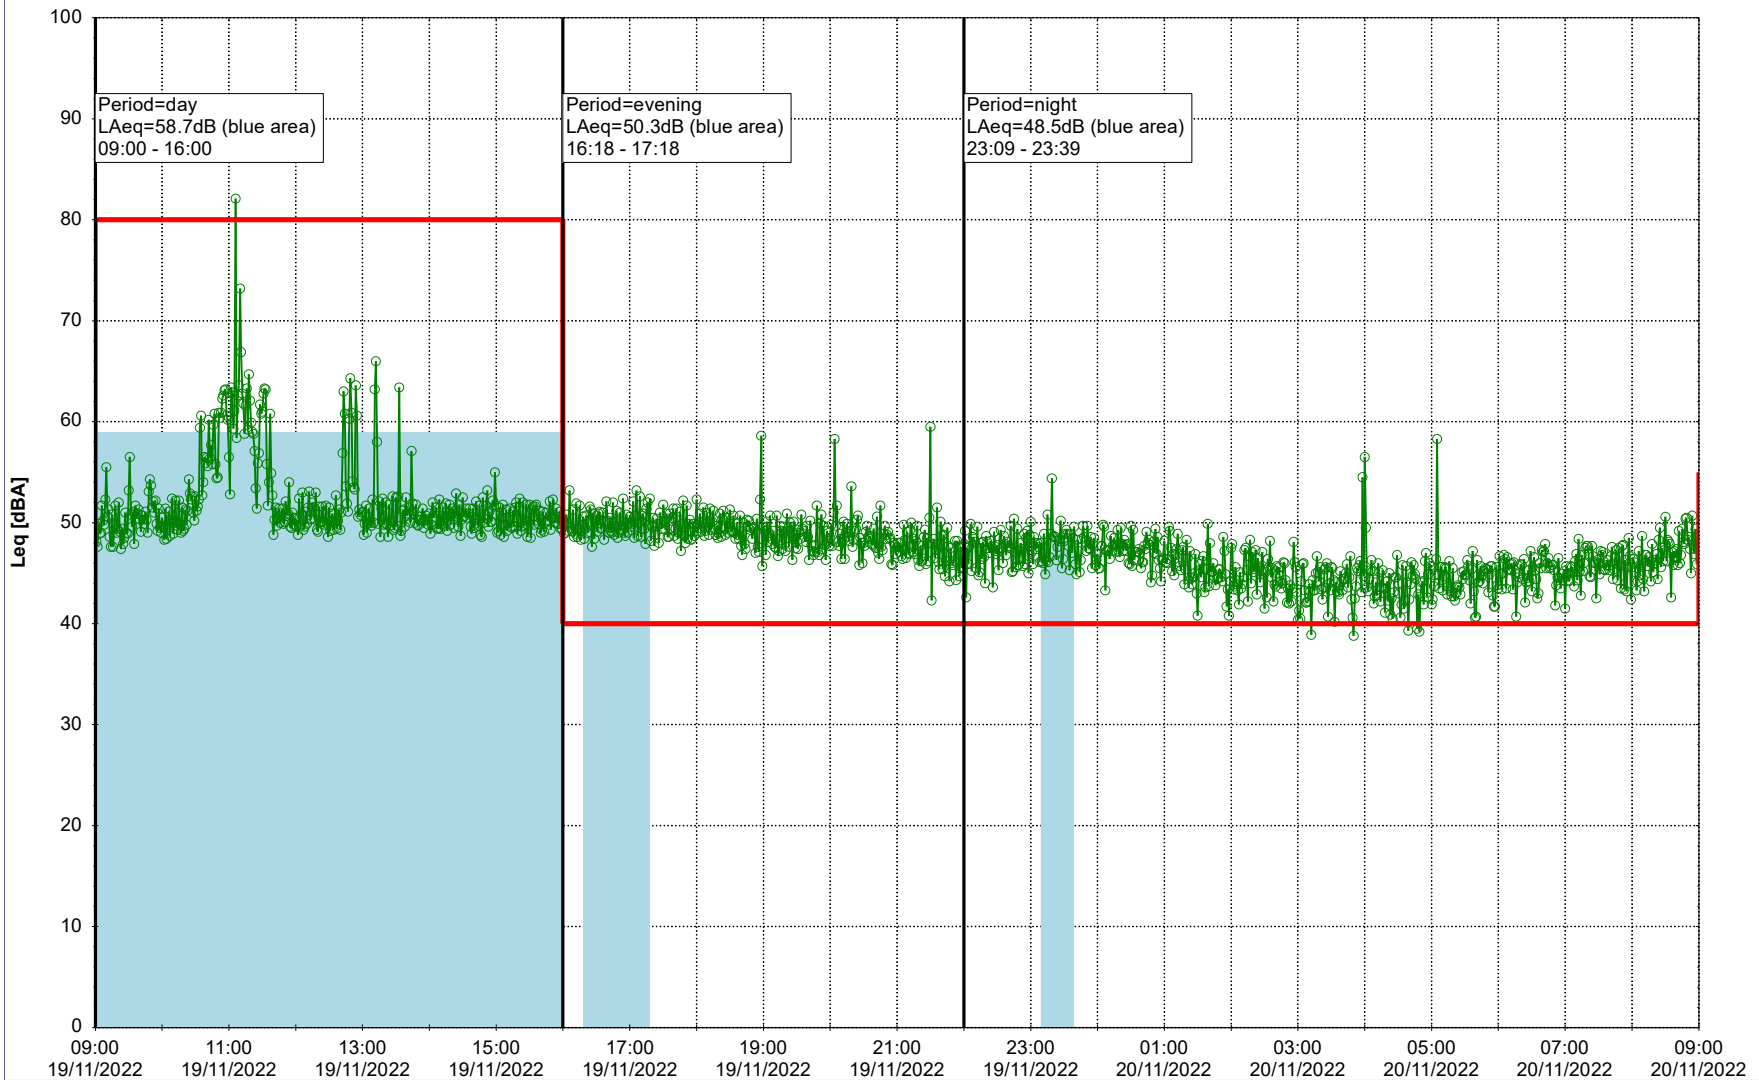

Project: Kronos Sydhavnen
Construction: Sluseholmen
Location: N-V

Plan View

0 5 10 15 20 [m]

Remarks

...

Noise Time Related Diagram

18/11/2022
19/11/2022

○○○○ SLU_NS01

Project: Kronos Sydhavnen
Construction: Sluseholmen
Location: N-V

Plan View

0 5 10 15 20 [m]

Remarks

...

Noise Time Related Diagram

19/11/2022
20/11/2022

○○○○ SLU_NS01

Project: Kronos Sydhavnen
Construction: Sluseholmen
Location: N-V

Plan View

0 5 10 15 20 [m]

Remarks

...

Noise Time Related Diagram

20/11/2022
21/11/2022

○○○○ SLU_NS01