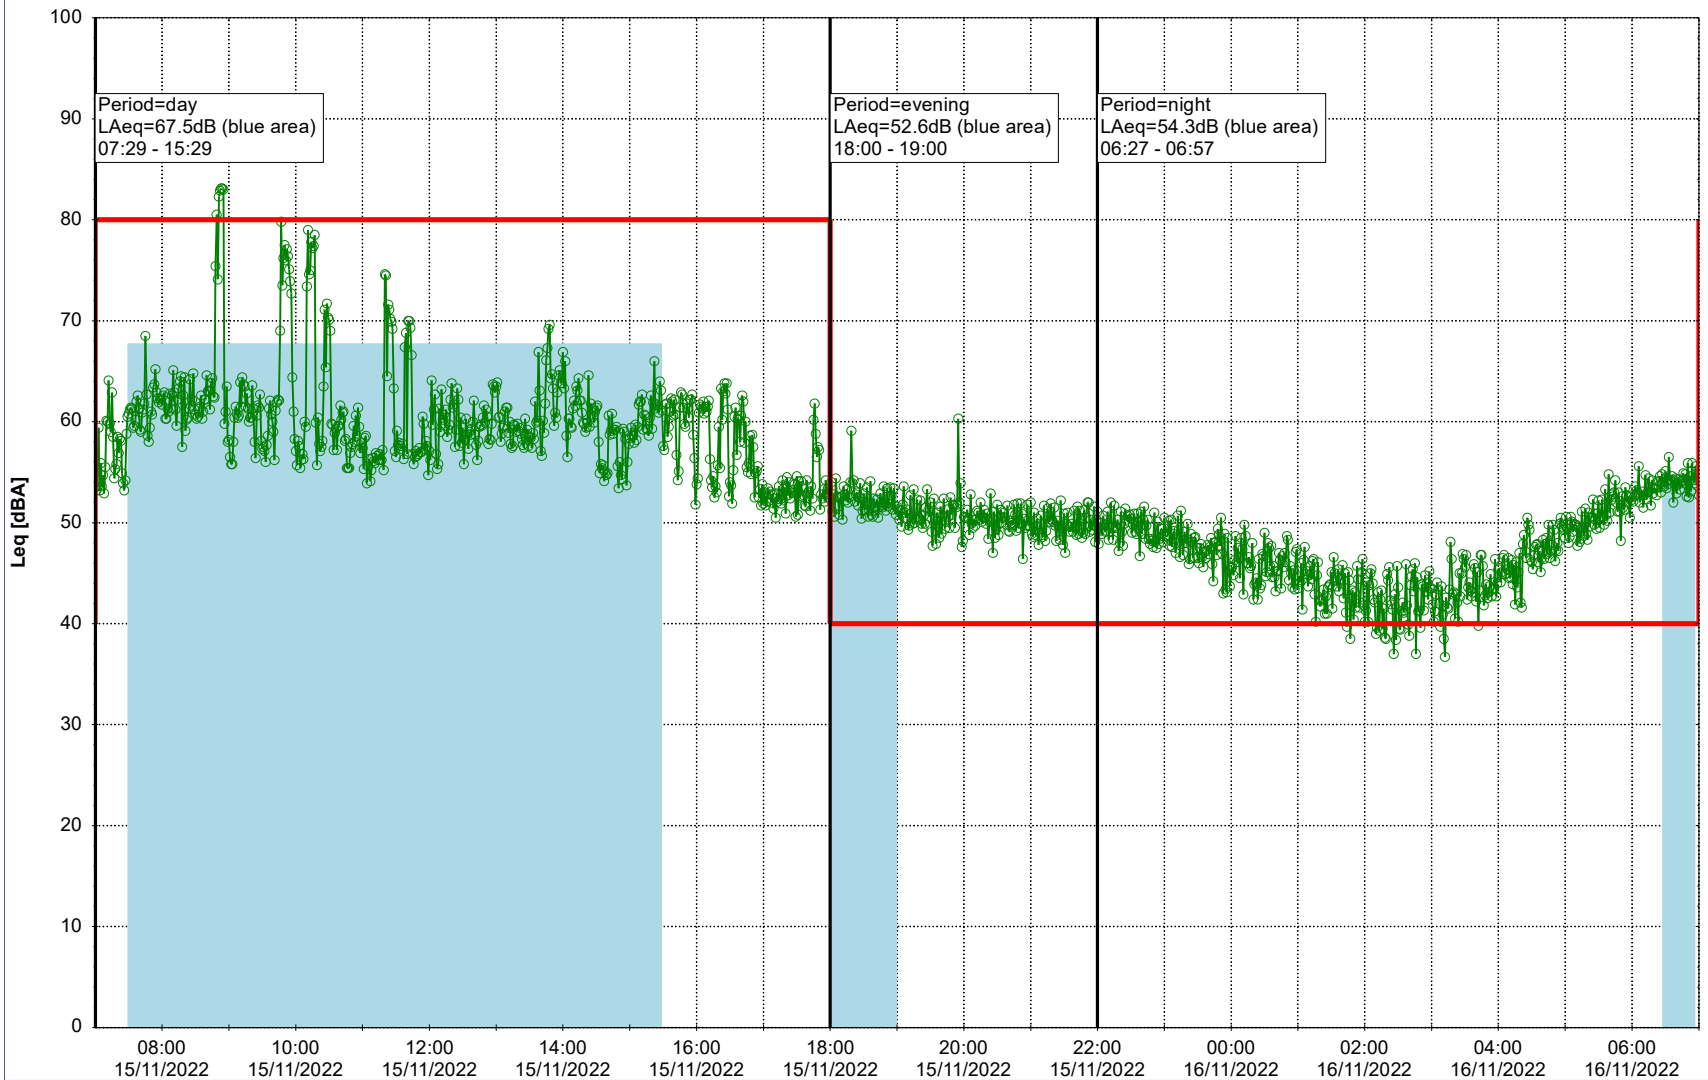

Project: Kronos Sydhavnen
Construction: Sluseholmen
Location: N-V

Plan View

0 5 10 15 20 [m]

Remarks

...

Noise Time Related Diagram

15/11/2022
16/11/2022

SLU_NS01

Project: Kronos Sydhavnen
Construction: Sluseholmen
Location: N-V

Plan View

0 5 10 15 20 [m]

Remarks

...

Noise Time Related Diagram

16/11/2022
17/11/2022

○○○○ SLU_NS01

Project: Kronos Sydhavnen
Construction: Sluseholmen
Location: N-V

Plan View

0 5 10 15 20 [m]

Remarks

...

Noise Time Related Diagram

19/11/2022
20/11/2022

○○○○ SLU_NS01

Project: Kronos Sydhavnen
Construction: Sluseholmen
Location: N-V

Plan View

0 5 10 15 20 [m]

Remarks

...

Noise Time Related Diagram

20/11/2022
21/11/2022

○○○○ SLU_NS01