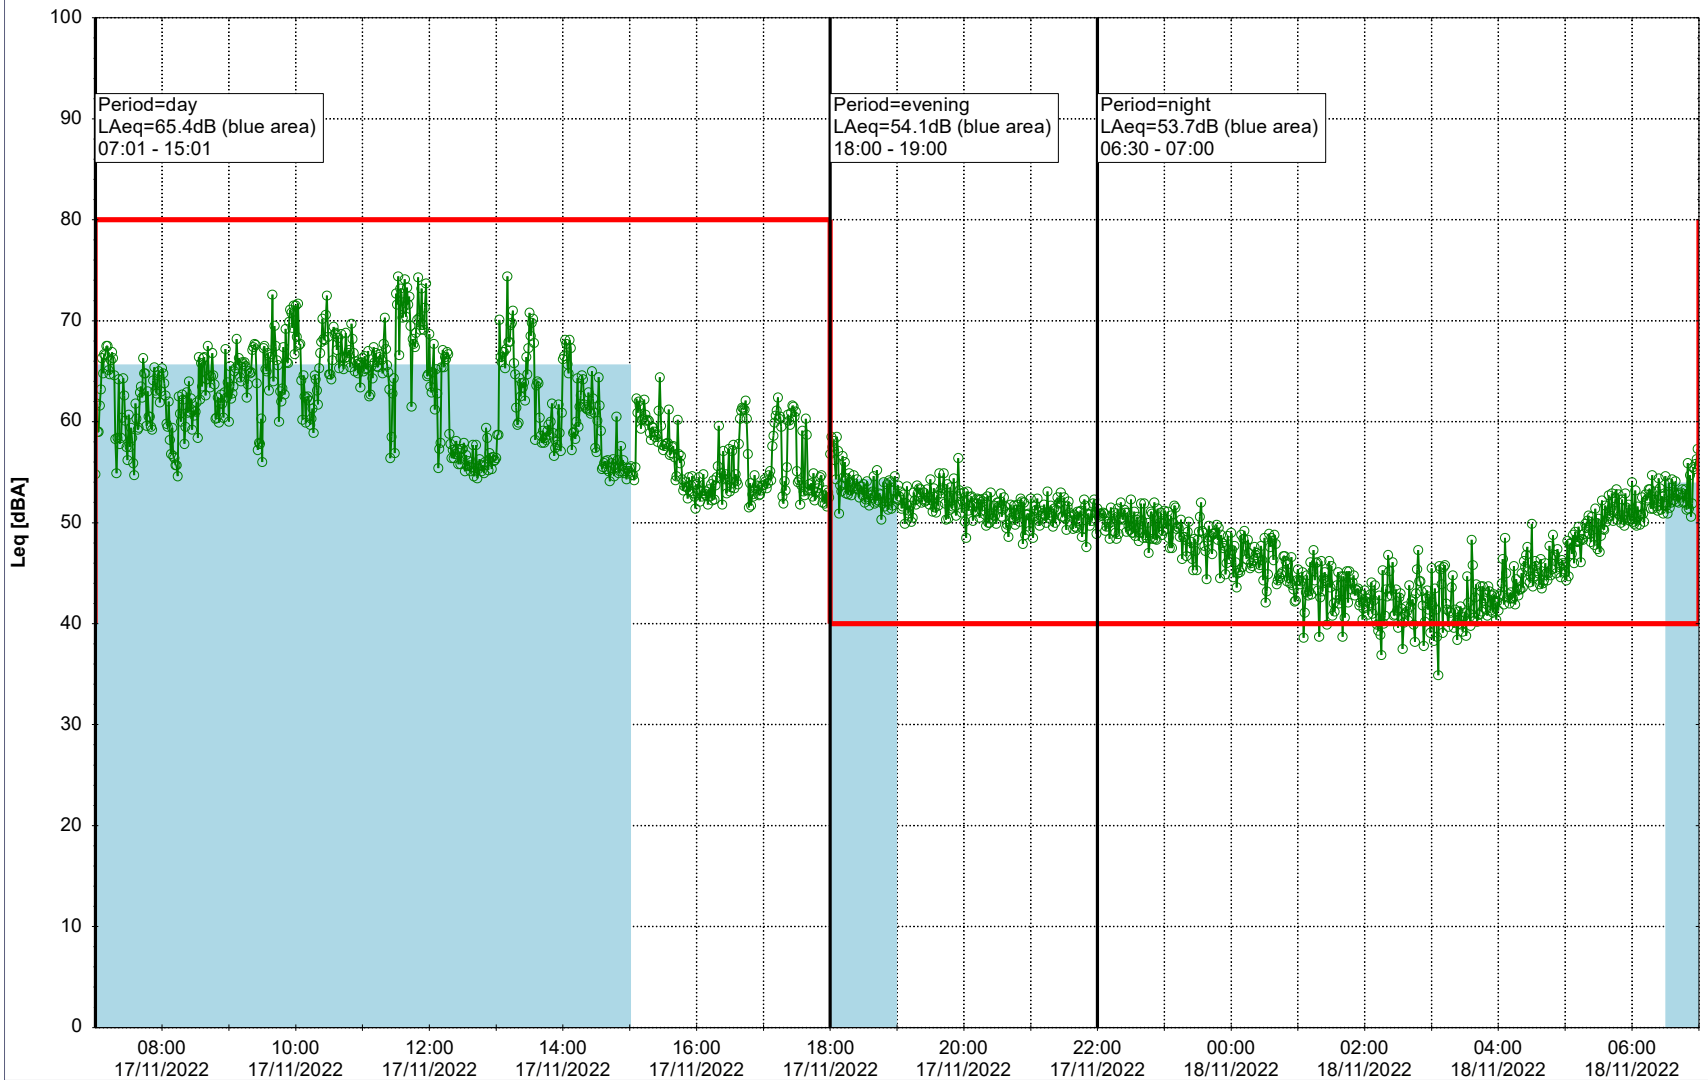

Project: Kronos Sydhavnen
Construction: Sluseholmen
Location: N-V

Plan View

0 5 10 15 20 [m]

Remarks

...

Noise Time Related Diagram

17/11/2022
18/11/2022

○○○○ SLU_NS01

Project: Kronos Sydhavnen
Construction: Sluseholmen
Location: N-V

Plan View

0 5 10 15 20 [m]

Remarks

...

Noise Time Related Diagram

18/11/2022
19/11/2022

○○○○ SLU_NS01

Project: Kronos Sydhavnen
Construction: Sluseholmen
Location: N-V

Plan View

0 5 10 15 20 [m]

Remarks

...

Noise Time Related Diagram

19/11/2022
20/11/2022

○○○○ SLU_NS01

Project: Kronos Sydhavnen
Construction: Sluseholmen
Location: N-V

Plan View

0 5 10 15 20 [m]

Remarks

...

Noise Time Related Diagram

20/11/2022
21/11/2022

○○○○ SLU_NS01