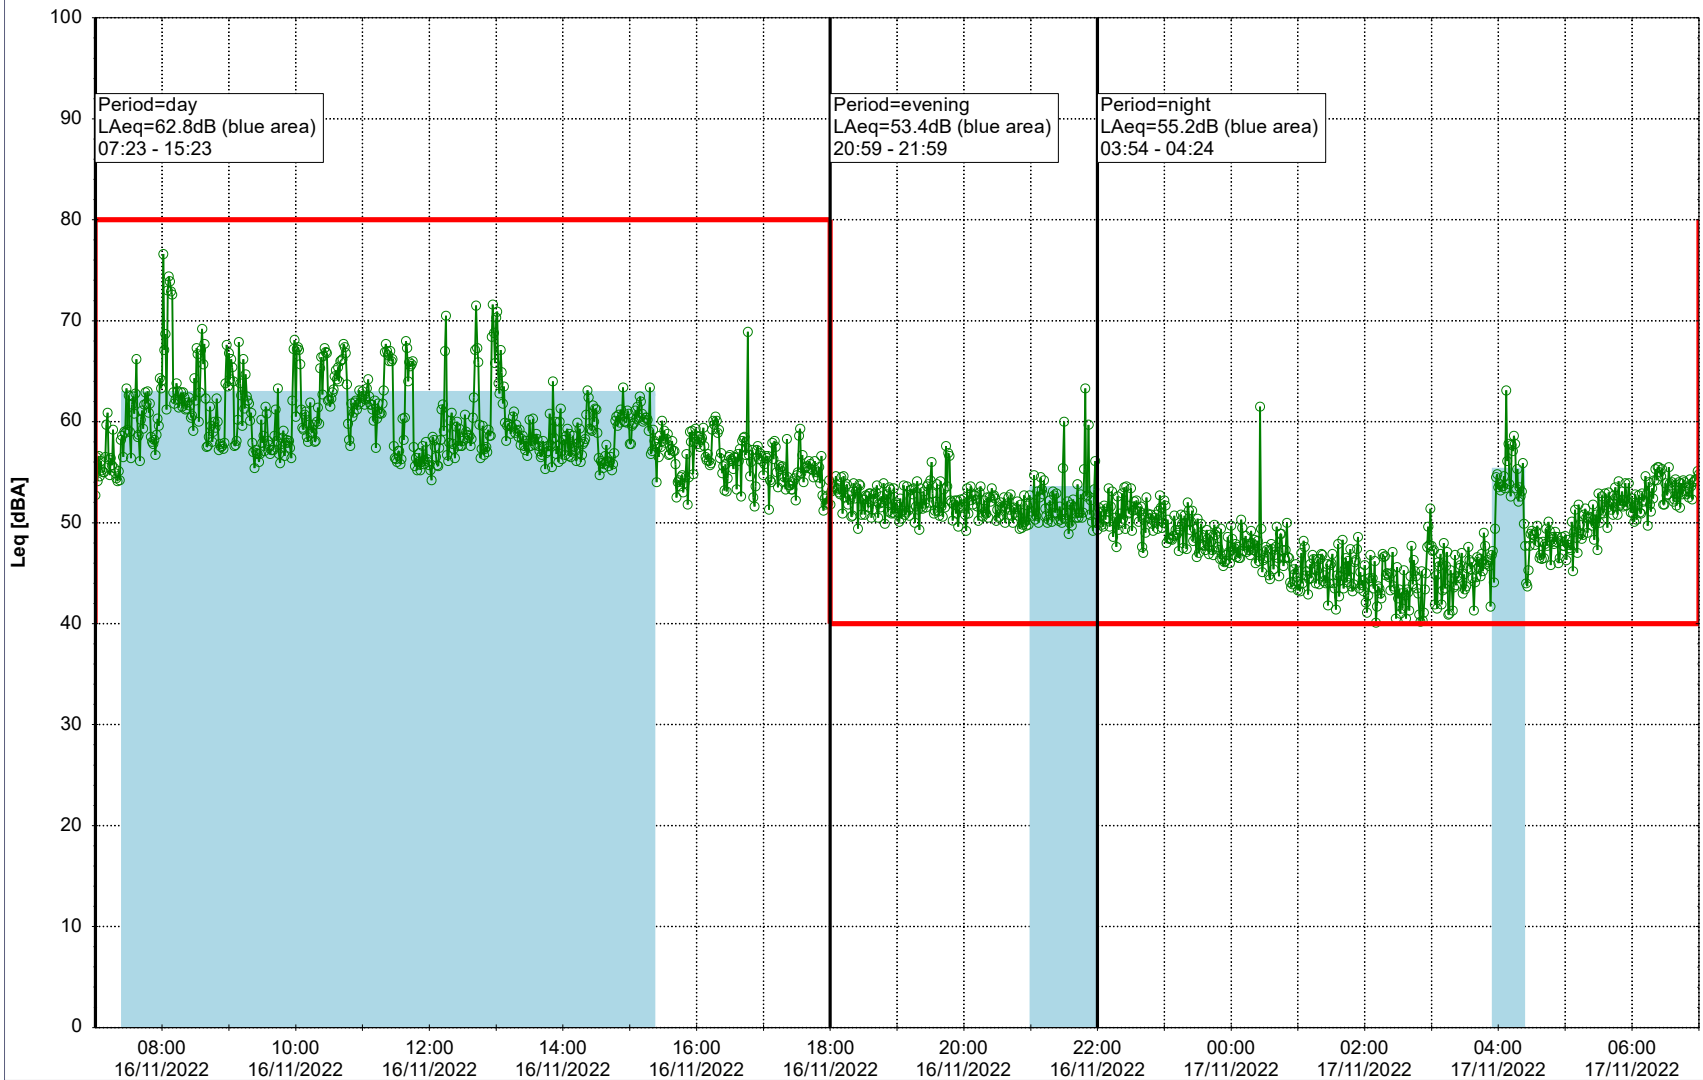

Project: Kronos Sydhavnen
Construction: Sluseholmen
Location: N-V

Plan View

0 5 10 15 20 [m]

Remarks

...

Noise Time Related Diagram

16/11/2022
17/11/2022

○○○○ SLU_NS01

Project: Kronos Sydhavnen
Construction: Sluseholmen
Location: N-V

Plan View

0 5 10 15 20 [m]

Remarks

...

Noise Time Related Diagram

17/11/2022
18/11/2022

○○○○ SLU_NS01

Project: Kronos Sydhavnen
Construction: Sluseholmen
Location: N-V

Plan View

0 5 10 15 20 [m]

Remarks

...

Noise Time Related Diagram

19/11/2022
20/11/2022

○○○○ SLU_NS01

Project: Kronos Sydhavnen
Construction: Sluseholmen
Location: N-V

Plan View

0 5 10 15 20 [m]

Remarks

...

Noise Time Related Diagram

20/11/2022
21/11/2022

○○○○ SLU_NS01