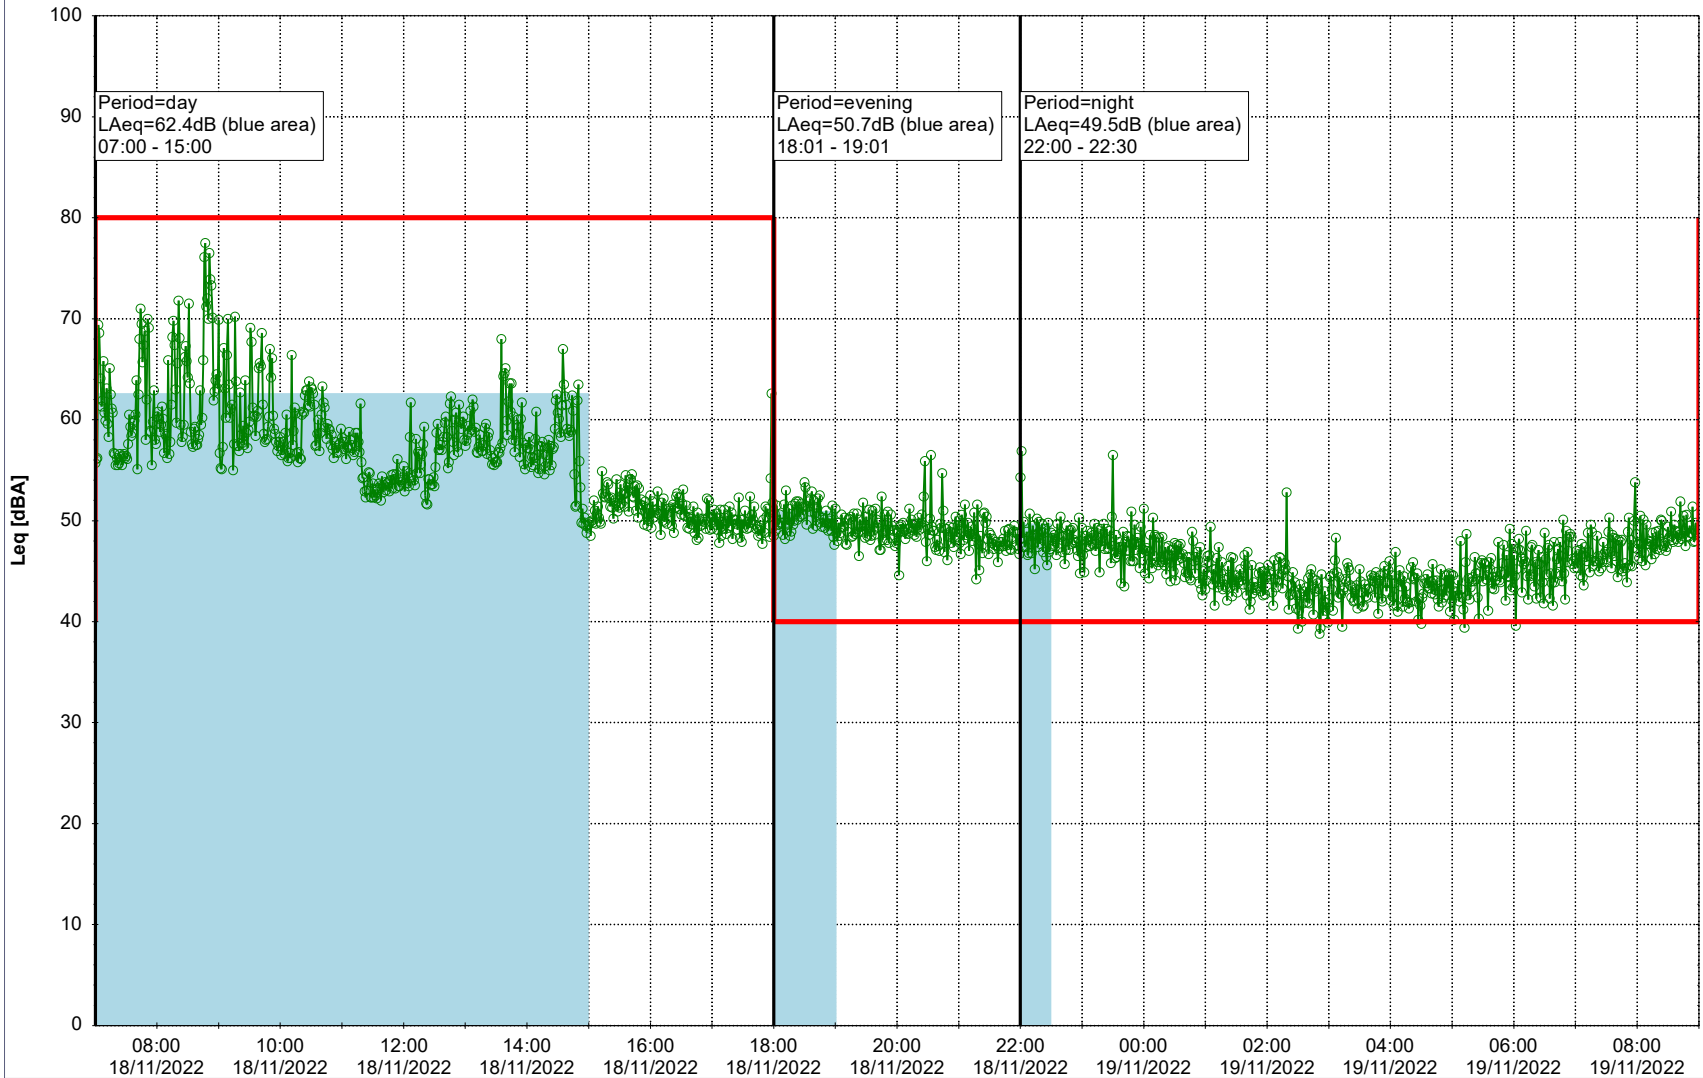

Project: Kronos Sydhavnen
Construction: Sluseholmen
Location: N-V

Plan View

0 5 10 15 20 [m]

Remarks

...

Noise Time Related Diagram

18/11/2022
19/11/2022

○○○○ SLU_NS01

Project: Kronos Sydhavnen
Construction: Sluseholmen
Location: N-V

Plan View

0 5 10 15 20 [m]

Remarks

...

Noise Time Related Diagram

19/11/2022
20/11/2022

○○○○ SLU_NS01

Project: Kronos Sydhavnen
Construction: Sluseholmen
Location: N-V

Plan View

0 5 10 15 20 [m]

Remarks

...

Noise Time Related Diagram

20/11/2022
21/11/2022

○○○○ SLU_NS01