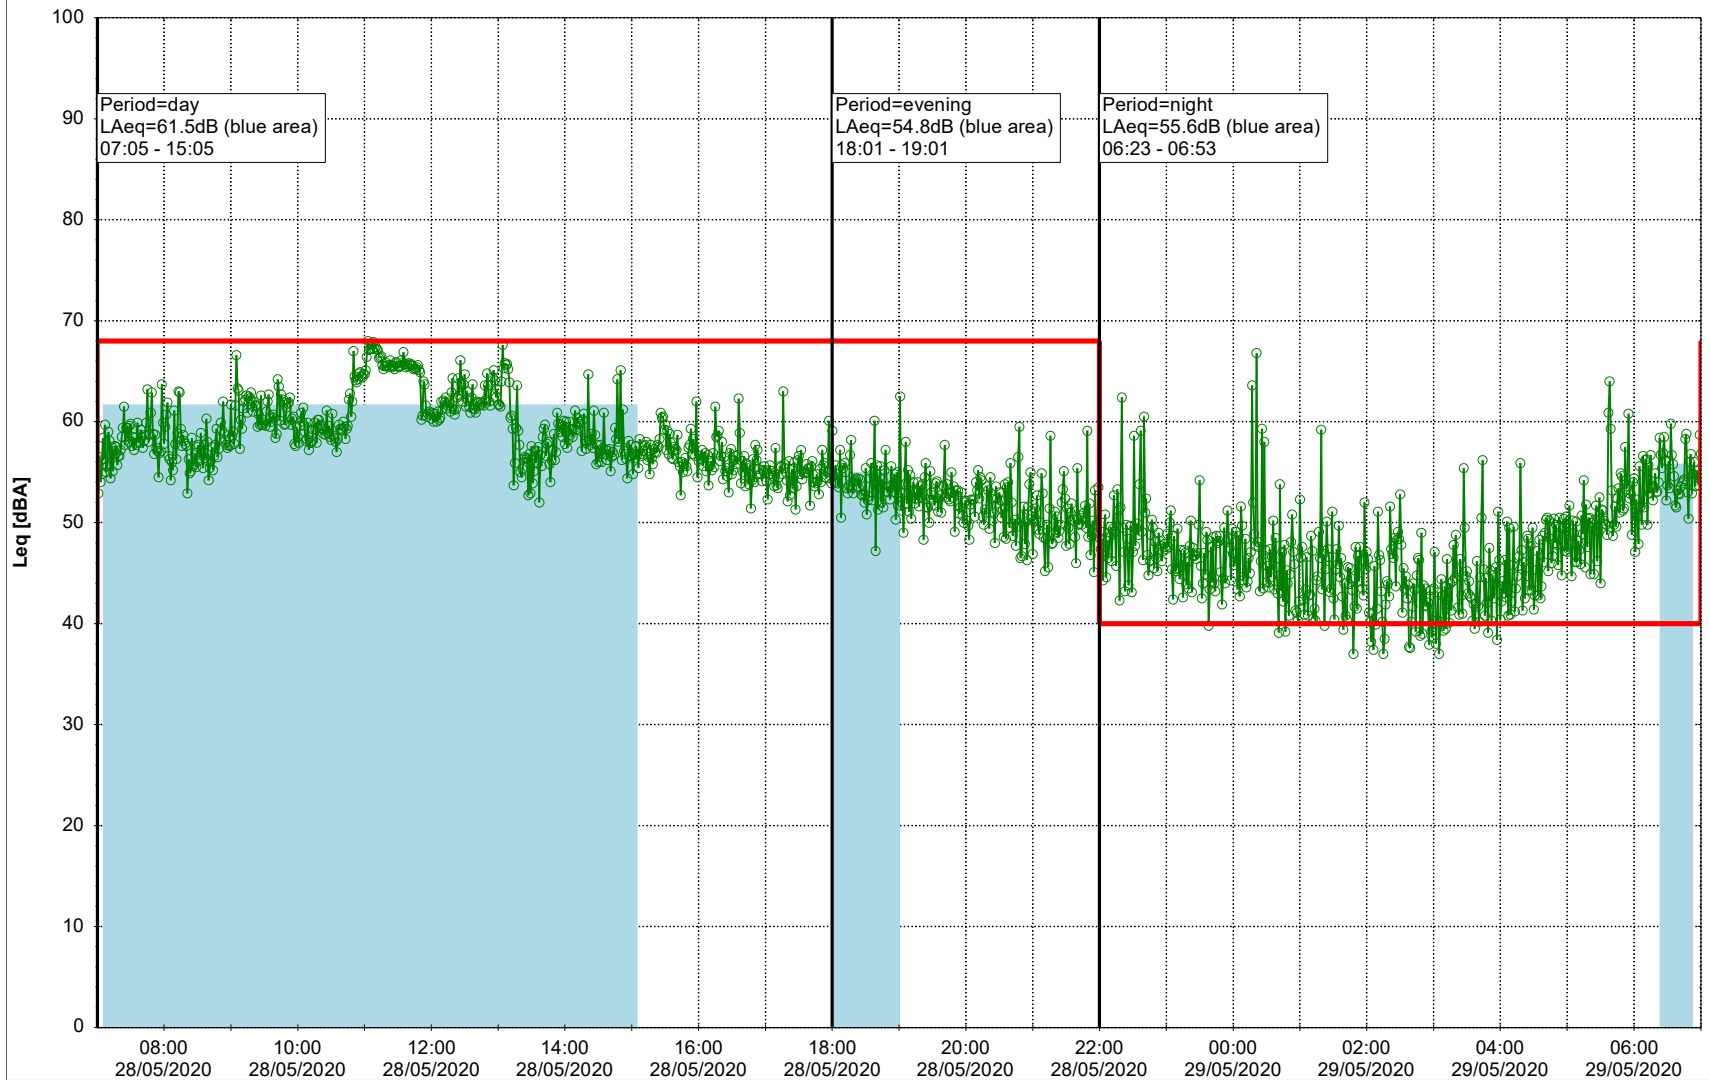

### Noise Time Related Diagram

27/05/2020  
28/05/2020

○ ○ ○ ○ HOL\_NS01

Project: Kronos Sydhavnen  
Construction: Havneholmen  
Location: N-V

Plan View

Remarks

...

### Noise Time Related Diagram

28/05/2020  
29/05/2020

○ ○ ○ ○ HOL\_NS01

**Project:** Kronos Sydhavnen  
**Construction:** Havneholmen  
**Location:** N-V

29/05/2020  
30/05/2020

Plan View

Remarks

...