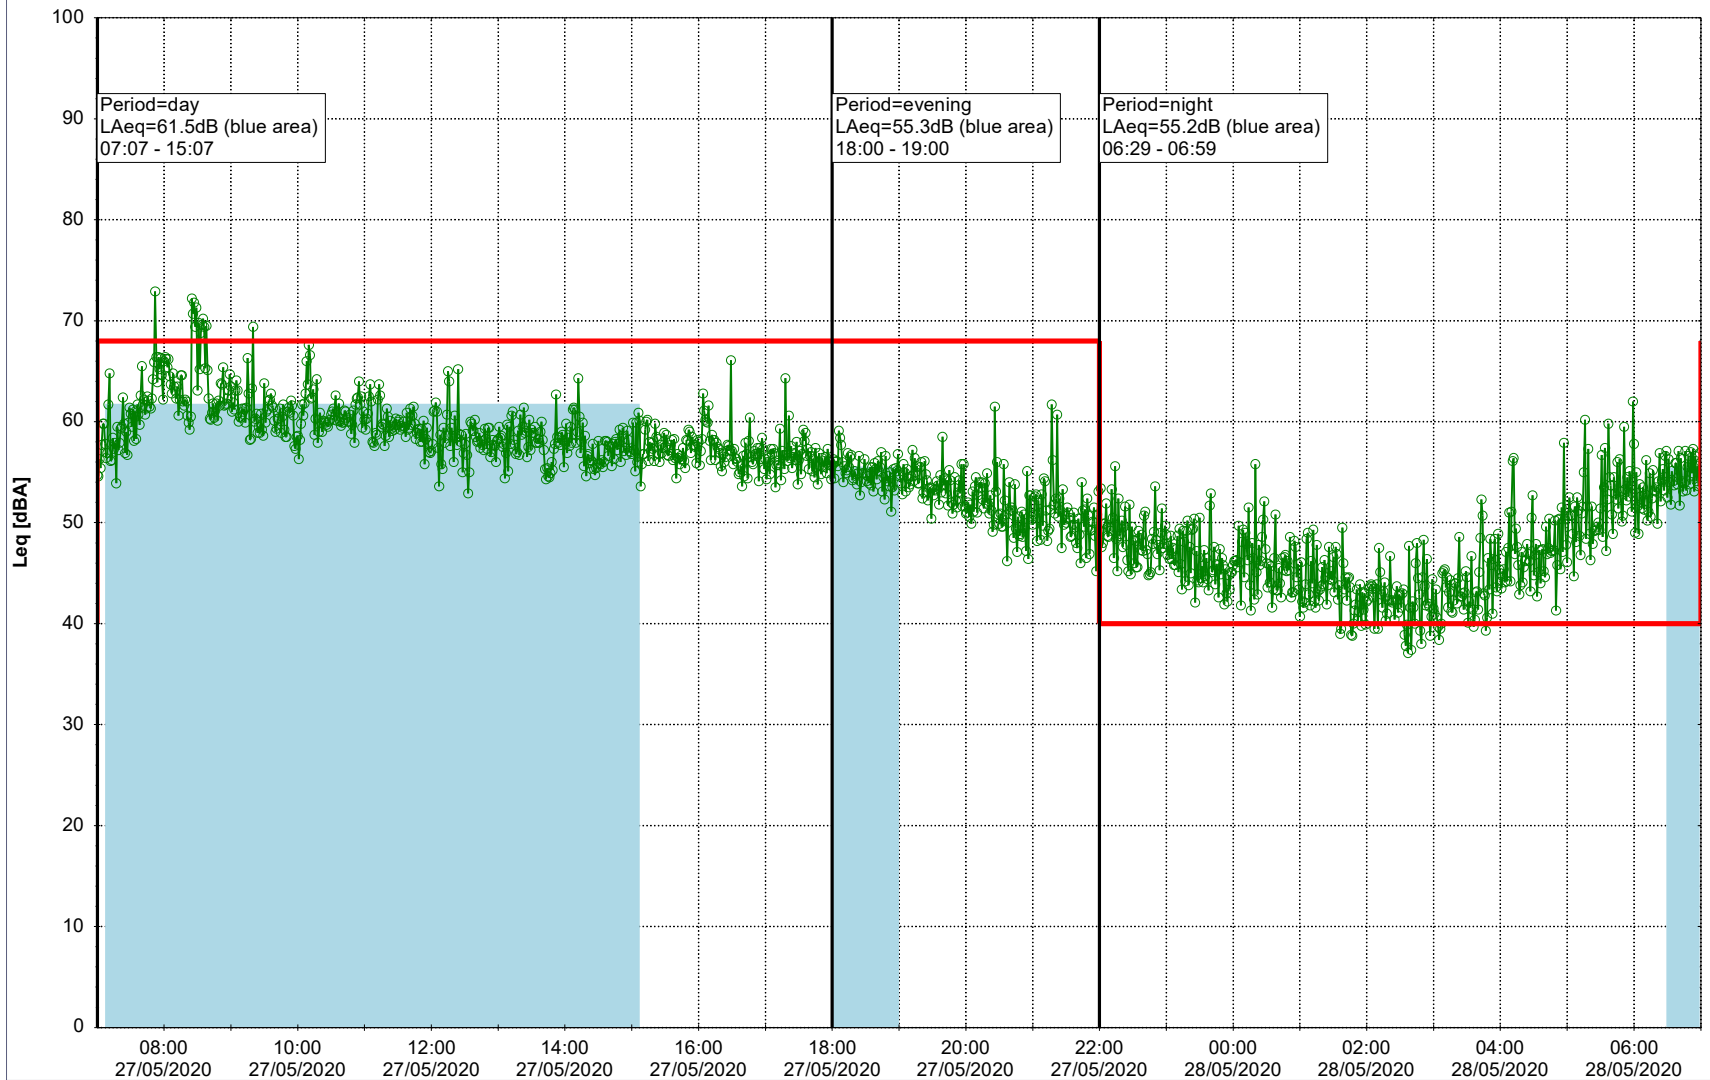

### Noise Time Related Diagram

26/05/2020  
27/05/2020

○ ○ ○ ○ HOL\_NS01

**Project:** Kronos Sydhavnen  
**Construction:** Havneholmen  
**Location:** N-V

Plan View

Remarks

...

### Noise Time Related Diagram

27/05/2020  
28/05/2020

○ ○ ○ ○ HOL\_NS01

Project: Kronos Sydhavnen  
Construction: Havneholmen  
Location: N-V

Plan View

Remarks

...