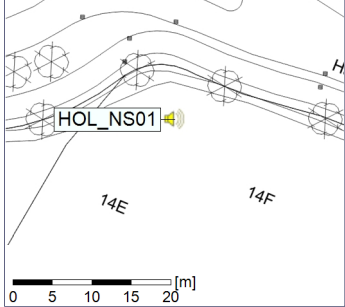

### Noise Time Related Diagram

27/05/2020  
28/05/2020

○ ○ ○ ○ HOL\_NS01

Project: Kronos Sydhavnen  
Construction: Havneholmen  
Location: N-V

Plan View

Remarks

...