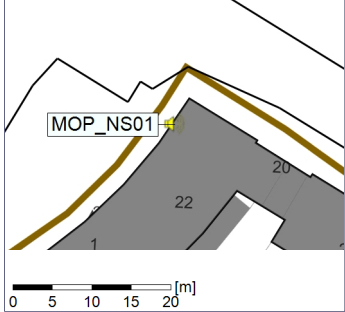

Noise Time Related Diagram

20/05/2023
21/05/2023

○○○○ MOP_NS01

Project: Kronos Sydhavnen
Construction: Mozarts Plads
Location: N-V

Plan View

Remarks

...

Noise Time Related Diagram