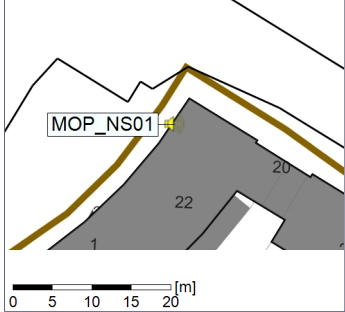

Remarks

...

Noise Time Related Diagram

17/05/2023

18/05/2023

○○○○ MOP_NS01

Project: Kronos Sydhavnen
Construction: Mozarts Plads
Location: N-V

Plan View