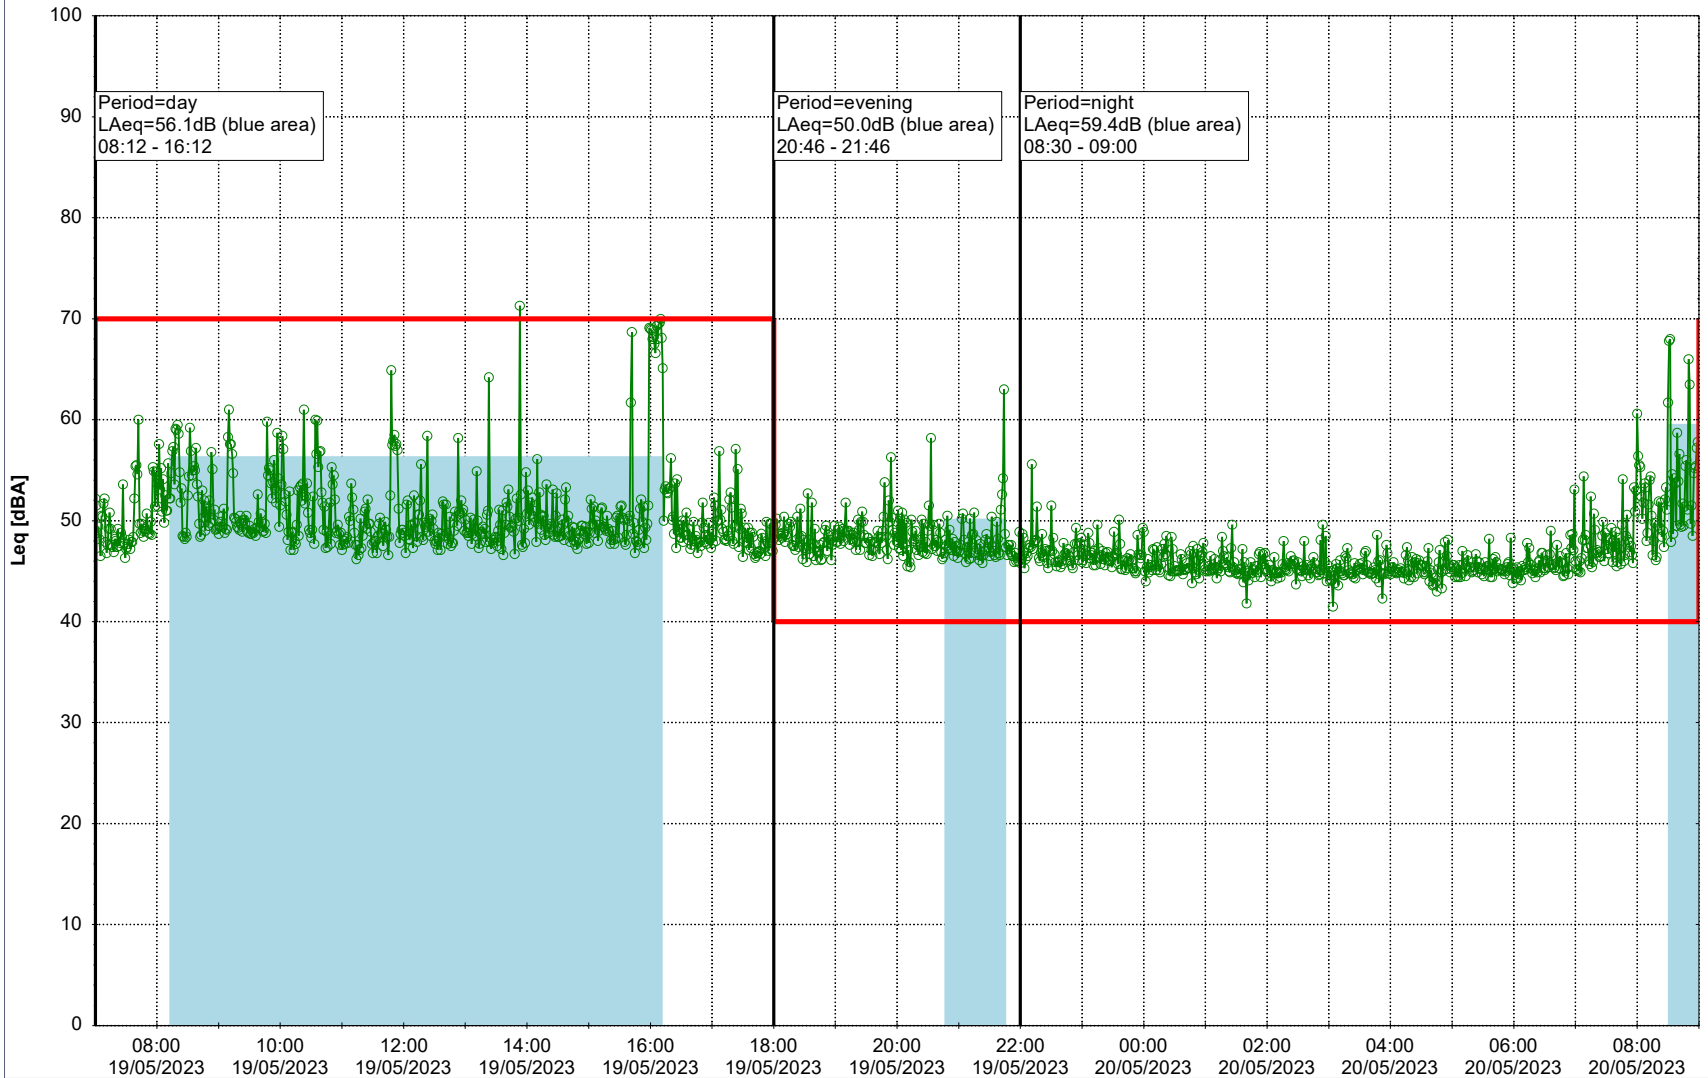

Noise Time Related Diagram

19/05/2023
20/05/2023

○○○○ MOP_NS01