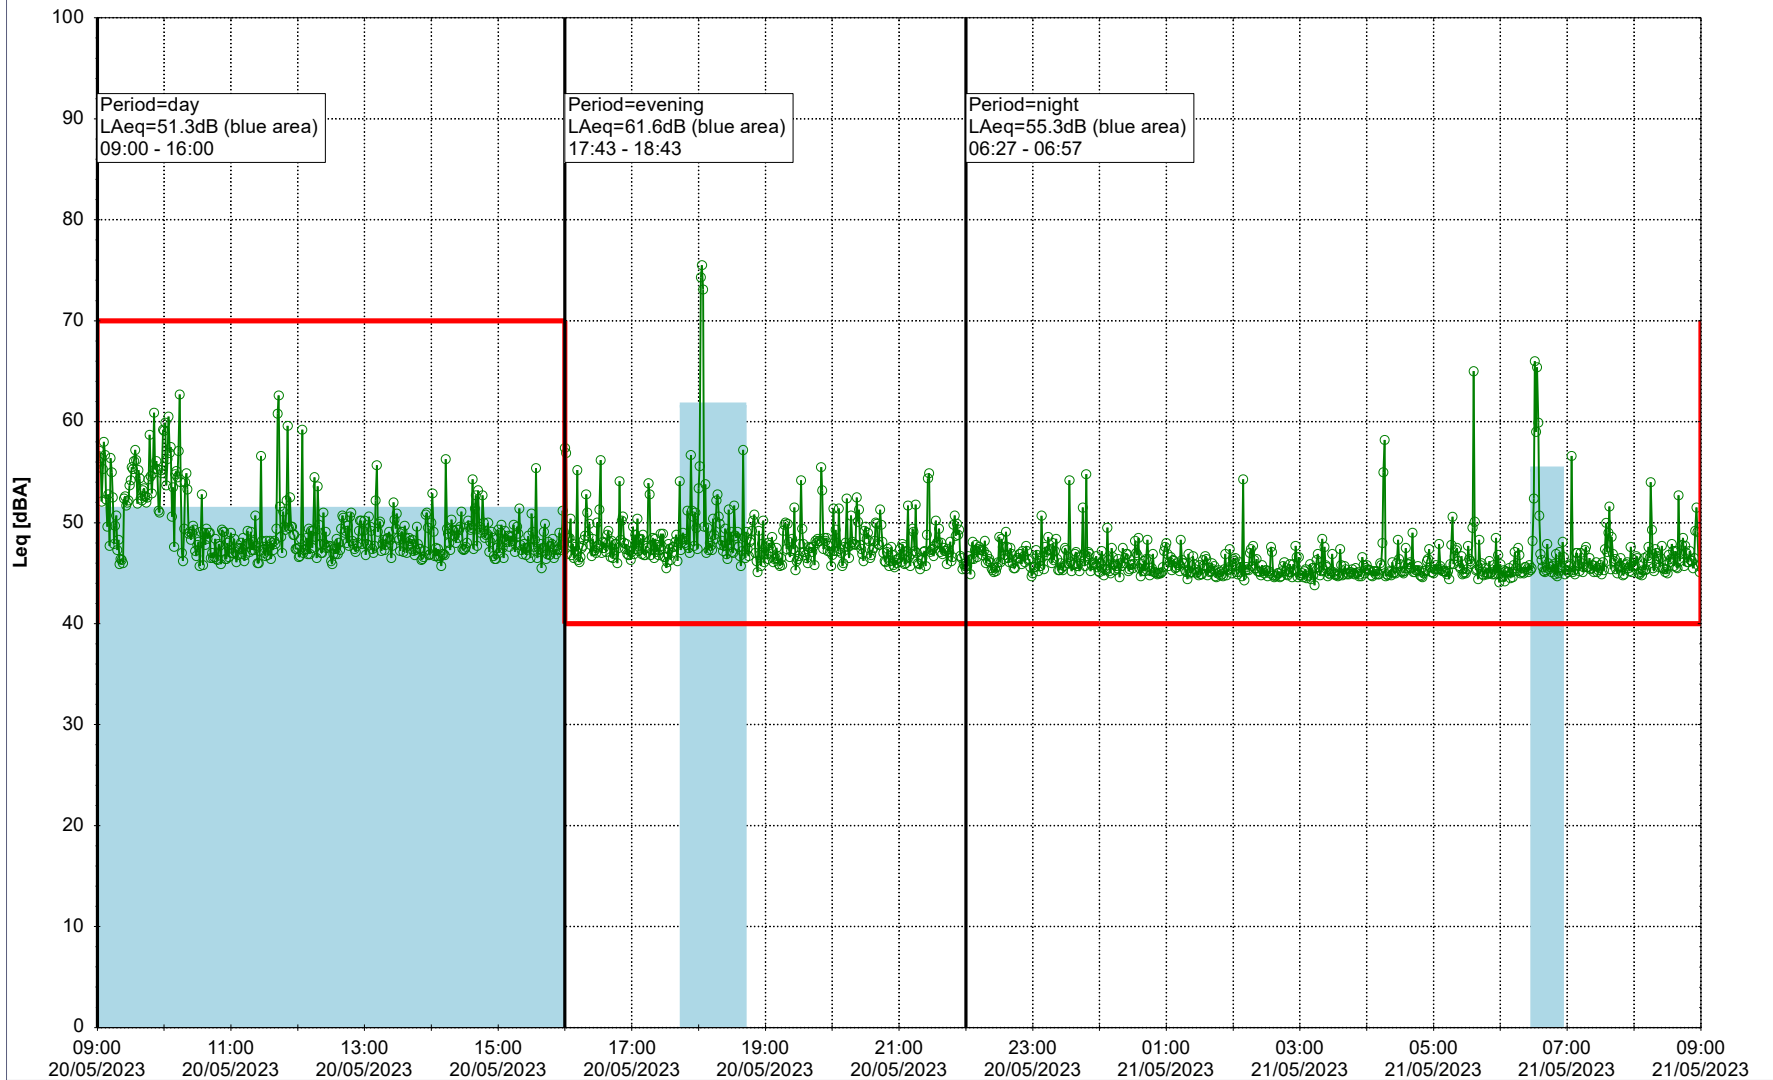

...

Noise Time Related Diagram

19/05/2023
20/05/2023

○○○○ MOP_NS01

Project: Kronos Sydhavnen
Construction: Mozarts Plads
Location: N-V

Plan View

Remarks

...

Noise Time Related Diagram

20/05/2023
21/05/2023

○○○○ MOP_NS01

Project: Kronos Sydhavnen
Construction: Mozarts Plads
Location: N-V

Plan View

Remarks

...

Noise Time Related Diagram