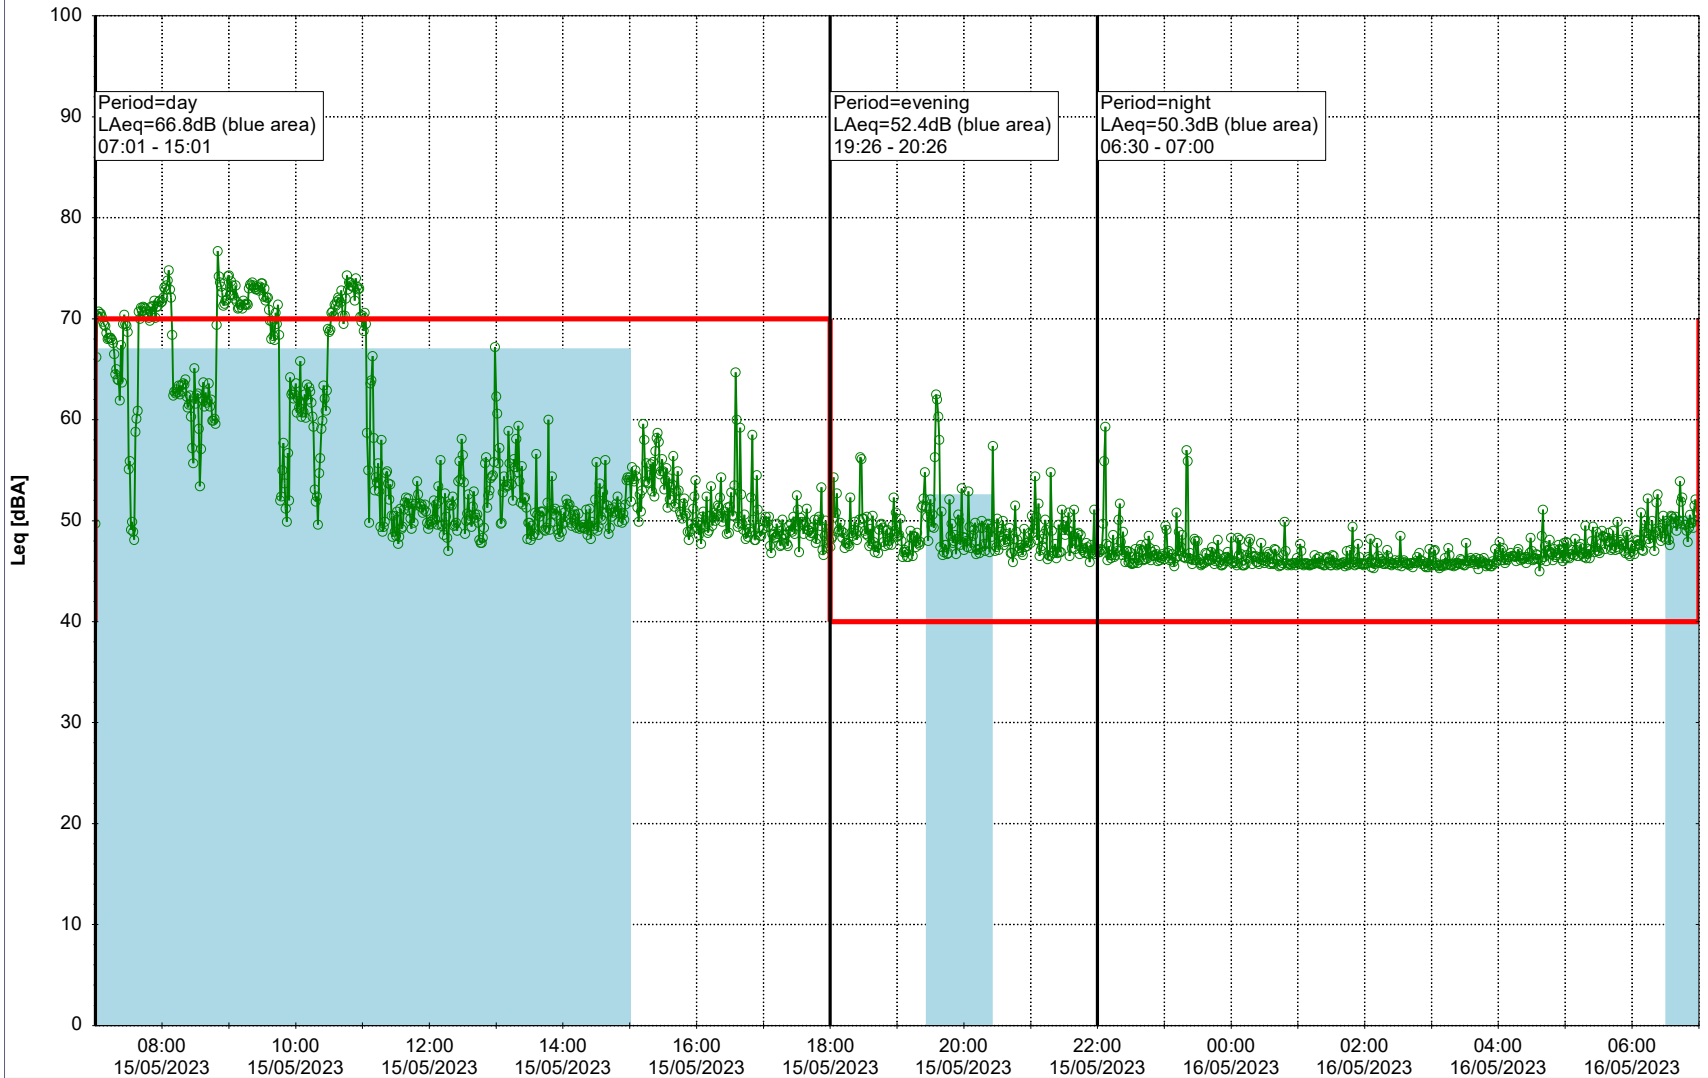

Project: Kronos Sydhavnen
Construction: Mozarts Plads
Location: N-V

Plan View

Remarks

...

Noise Time Related Diagram

15/05/2023
16/05/2023

○○○○ MOP_NS01

Project: Kronos Sydhavnen
Construction: Mozarts Plads
Location: N-V

Plan View

Remarks

...

Noise Time Related Diagram

16/05/2023
17/05/2023

○○○○ MOP_NS01

Project: Kronos Sydhavnen
Construction: Mozarts Plads
Location: N-V

Plan View