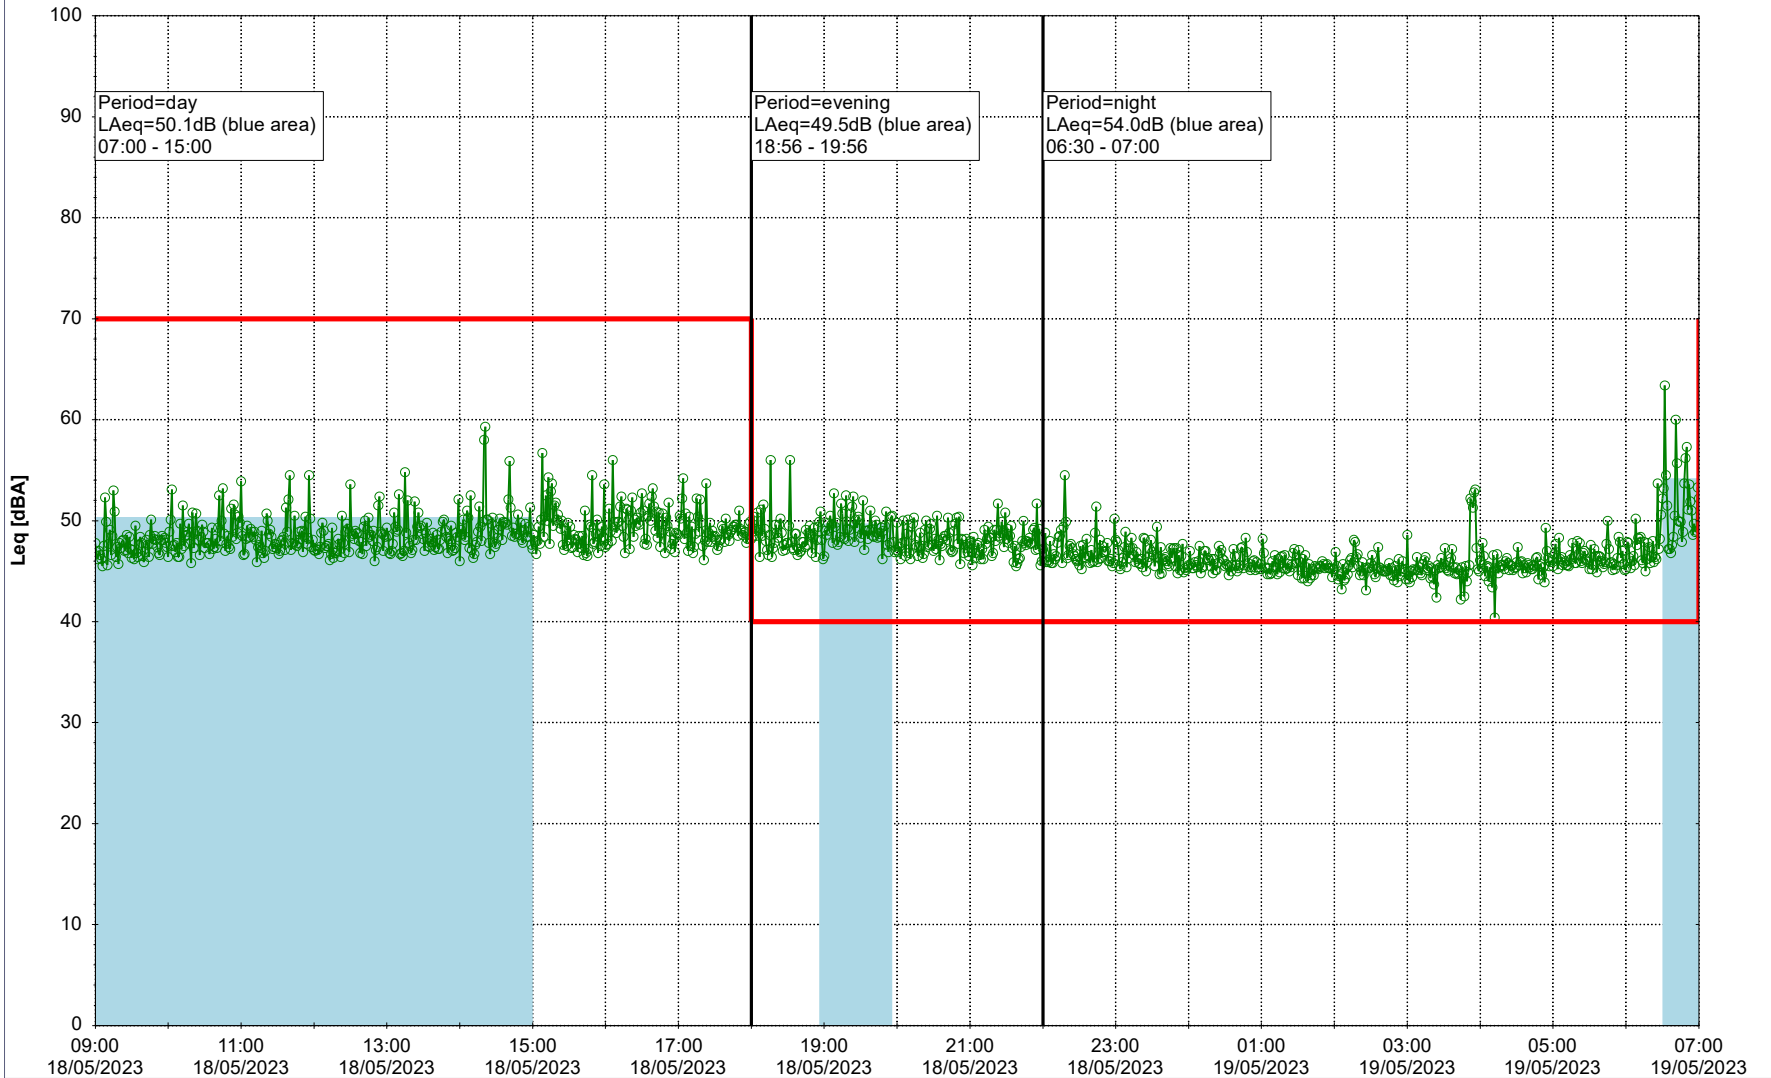

Noise Time Related Diagram

18/05/2023
19/05/2023

○○○○ MOP_NS01