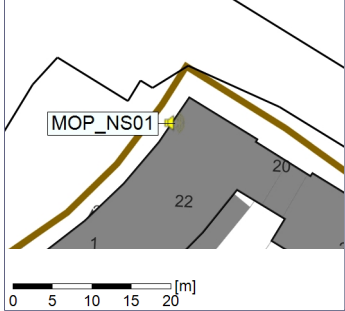

Project: Kronos Sydhavnen
Construction: Mozarts Plads
Location: N-V

Plan View

Remarks

...

Noise Time Related Diagram

15/05/2023
16/05/2023

○○○○ MOP_NS01

Project: Kronos Sydhavnen
Construction: Mozarts Plads
Location: N-V