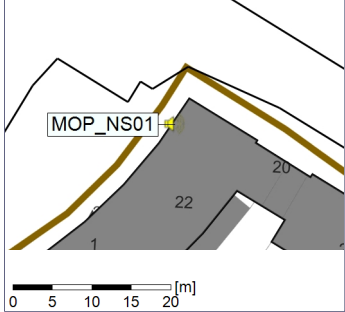

Project: Kronos Sydhavnen
Construction: Mozarts Plads
Location: N-V

Plan View