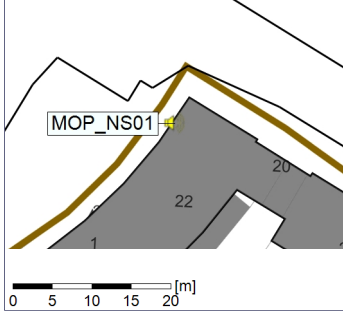

Plan View

Remarks

...

Noise Time Related Diagram

16/05/2023
17/05/2023

○○○○ MOP_NS01

Project: Kronos Sydhavnen
Construction: Mozarts Plads
Location: N-V

Plan View