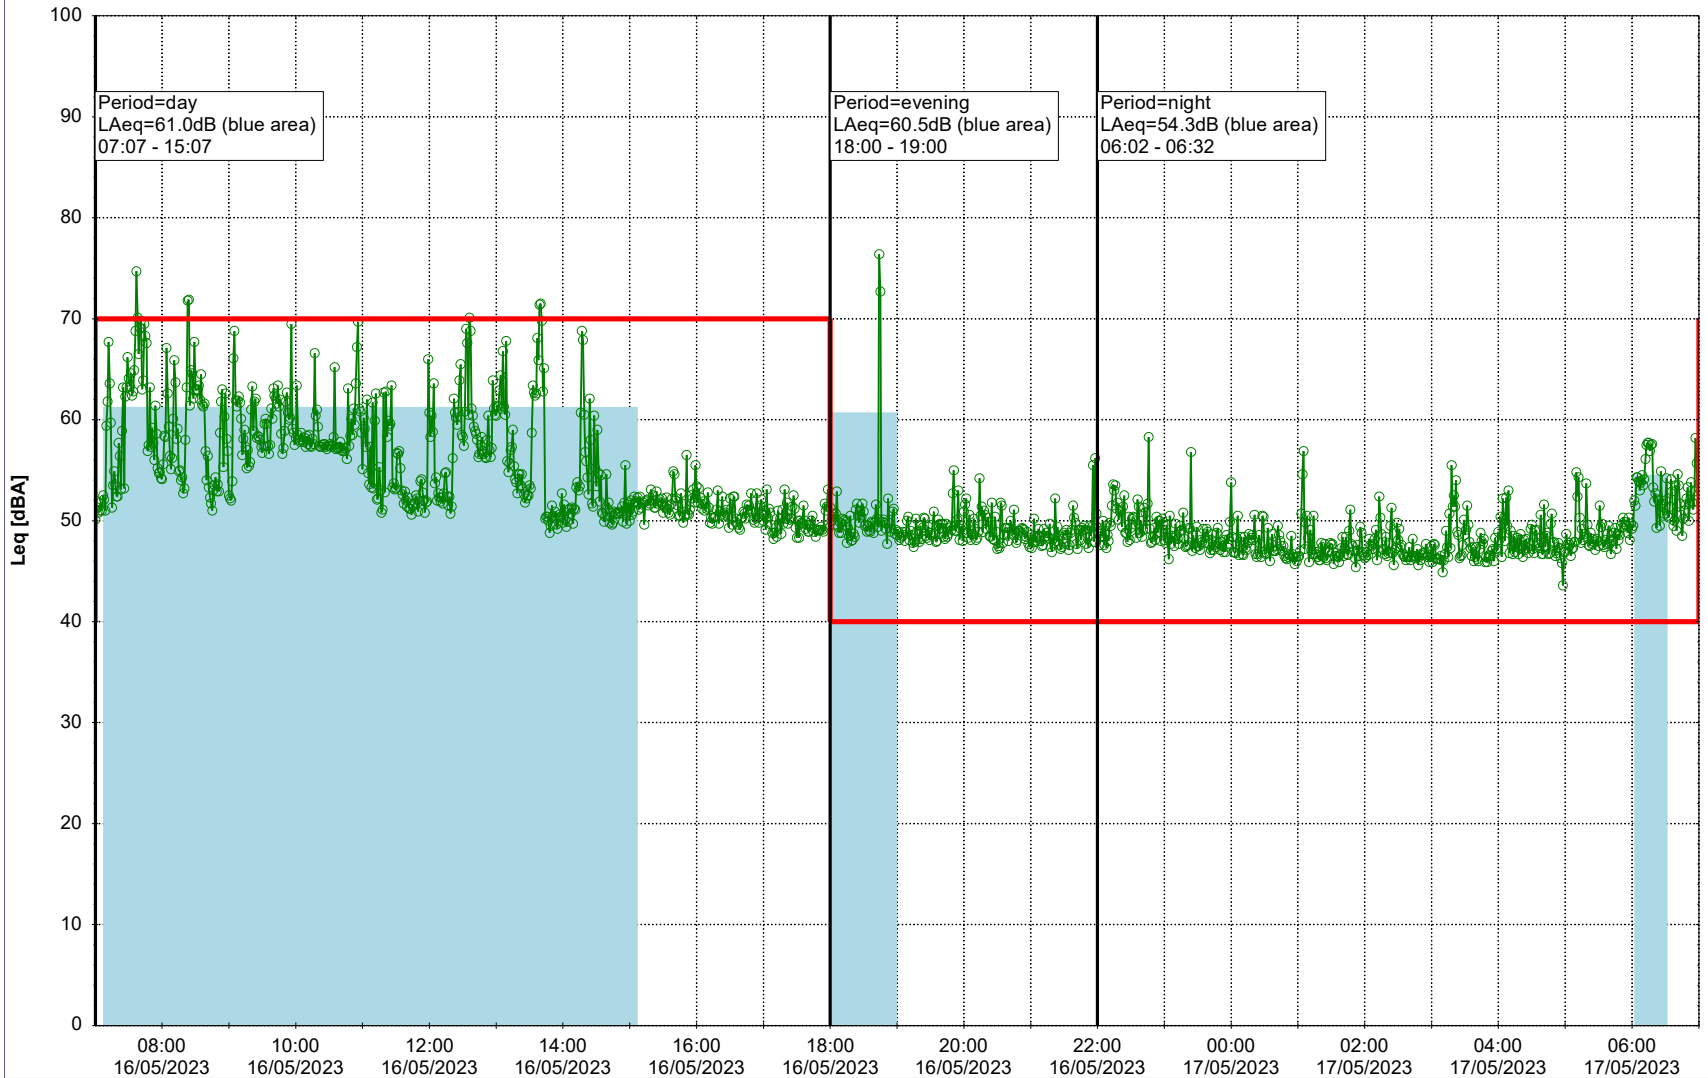

Plan View

Remarks

...

Noise Time Related Diagram

16/05/2023
17/05/2023

○○○○ MOP_NS01

Project: Kronos Sydhavnen
Construction: Mozarts Plads
Location: N-V

Plan View