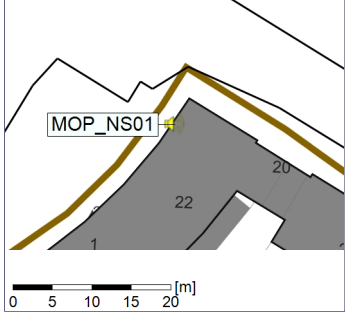

...

Noise Time Related Diagram

19/05/2023
20/05/2023

○○○○ MOP_NS01

Project: Kronos Sydhavnen
Construction: Mozarts Plads
Location: N-V

Plan View

Remarks

...