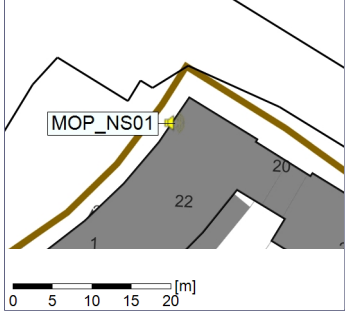

Remarks

...

Noise Time Related Diagram

18/05/2023
19/05/2023

○○○○ MOP_NS01

Project: Kronos Sydhavnen
Construction: Mozarts Plads
Location: N-V

Plan View

Remarks