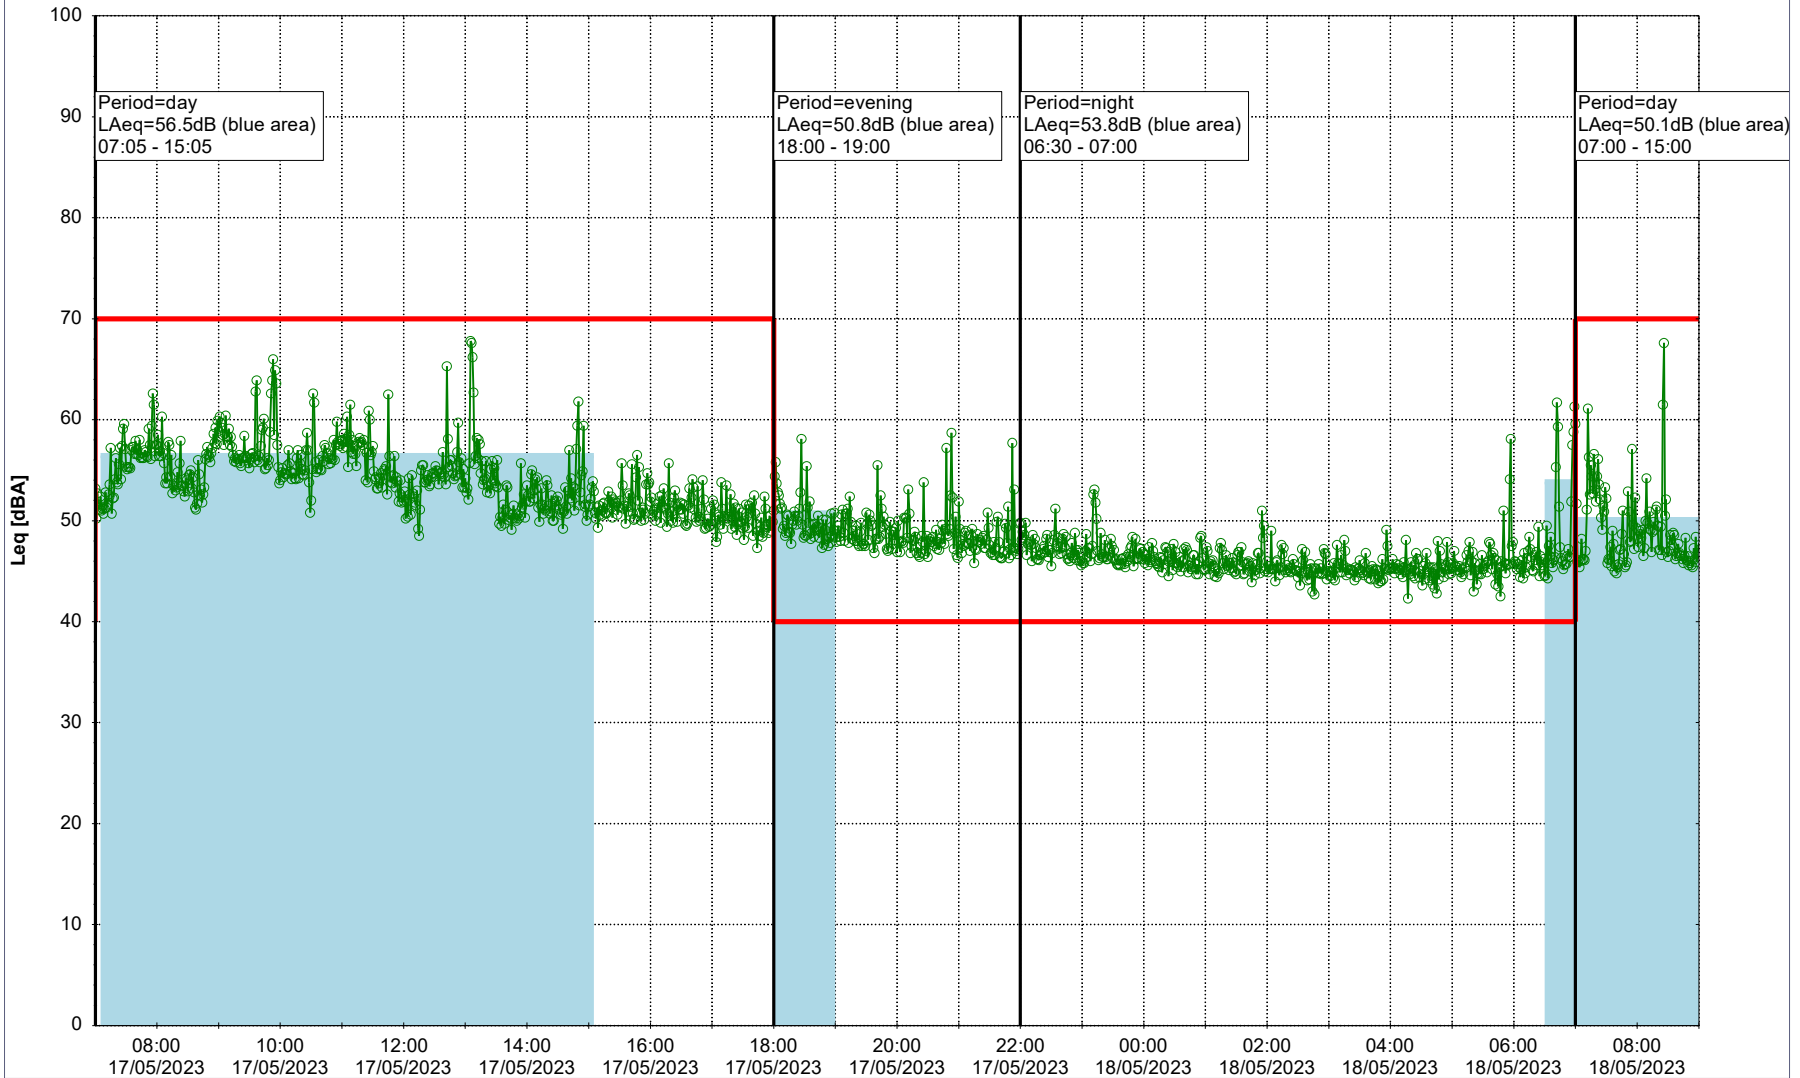

Remarks

...

Noise Time Related Diagram

17/05/2023

18/05/2023

○○○○ MOP_NS01

Project: Kronos Sydhavnen
Construction: Mozarts Plads
Location: N-V

Plan View