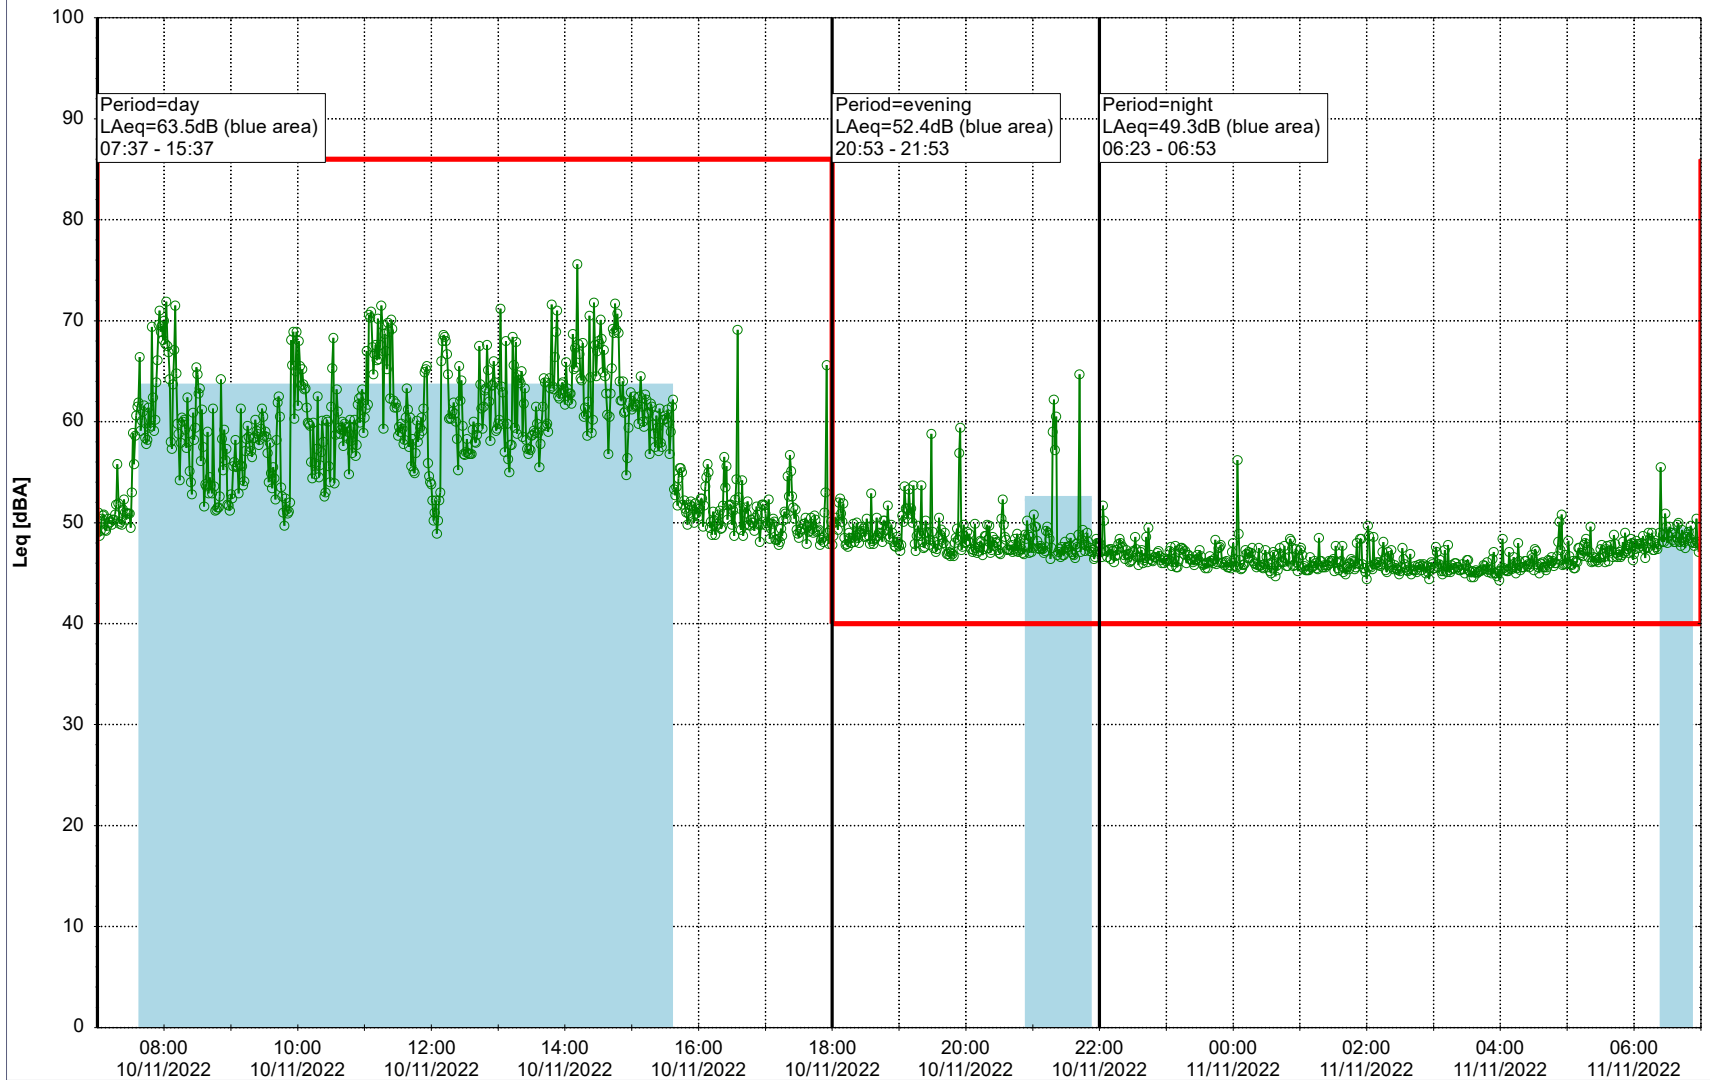

Noise Time Related Diagram

10/11/2022
11/11/2022

○○○○ MOP_NS01