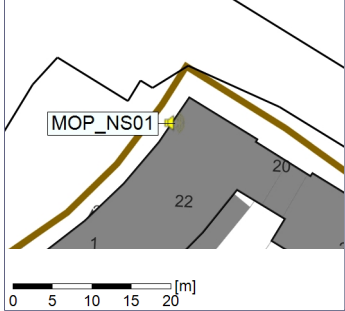

...

Noise Time Related Diagram

10/11/2022
11/11/2022

○○○○ MOP_NS01

Project: Kronos Sydhavnen
Construction: Mozarts Plads
Location: N-V

Plan View

Remarks

...