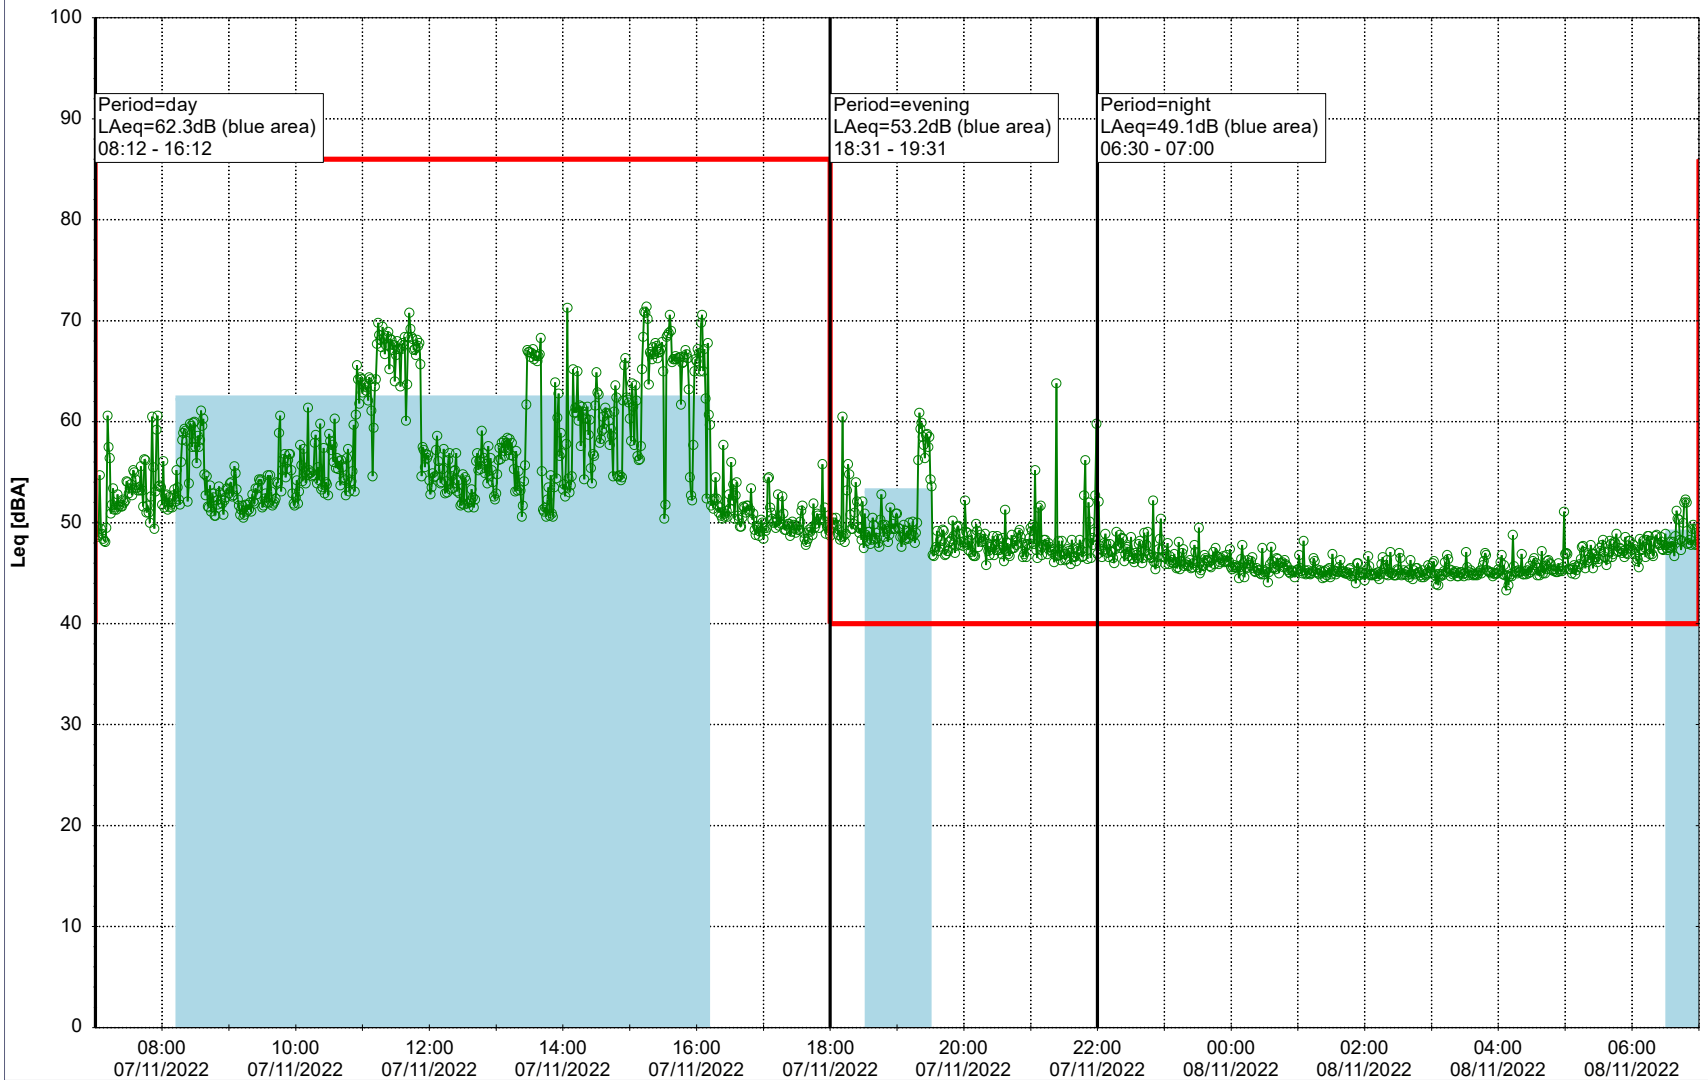

Project: Kronos Sydhavnen
Construction: Mozarts Plads
Location: N-V

Plan View

Remarks

...

Noise Time Related Diagram

07/11/2022
08/11/2022

○○○○ MOP_NS01

Project: Kronos Sydhavnen
Construction: Mozarts Plads
Location: N-V

Plan View

Remarks

...

Noise Time Related Diagram

08/11/2022
09/11/2022

○○○ MOP_NS01

Project: Kronos Sydhavnen
Construction: Mozarts Plads
Location: N-V

Plan View

Remarks

...

Noise Time Related Diagram

09/11/2022
10/11/2022

○○○ MOP_NS01

Project: Kronos Sydhavnen
Construction: Mozarts Plads
Location: N-V

Plan View

Remarks