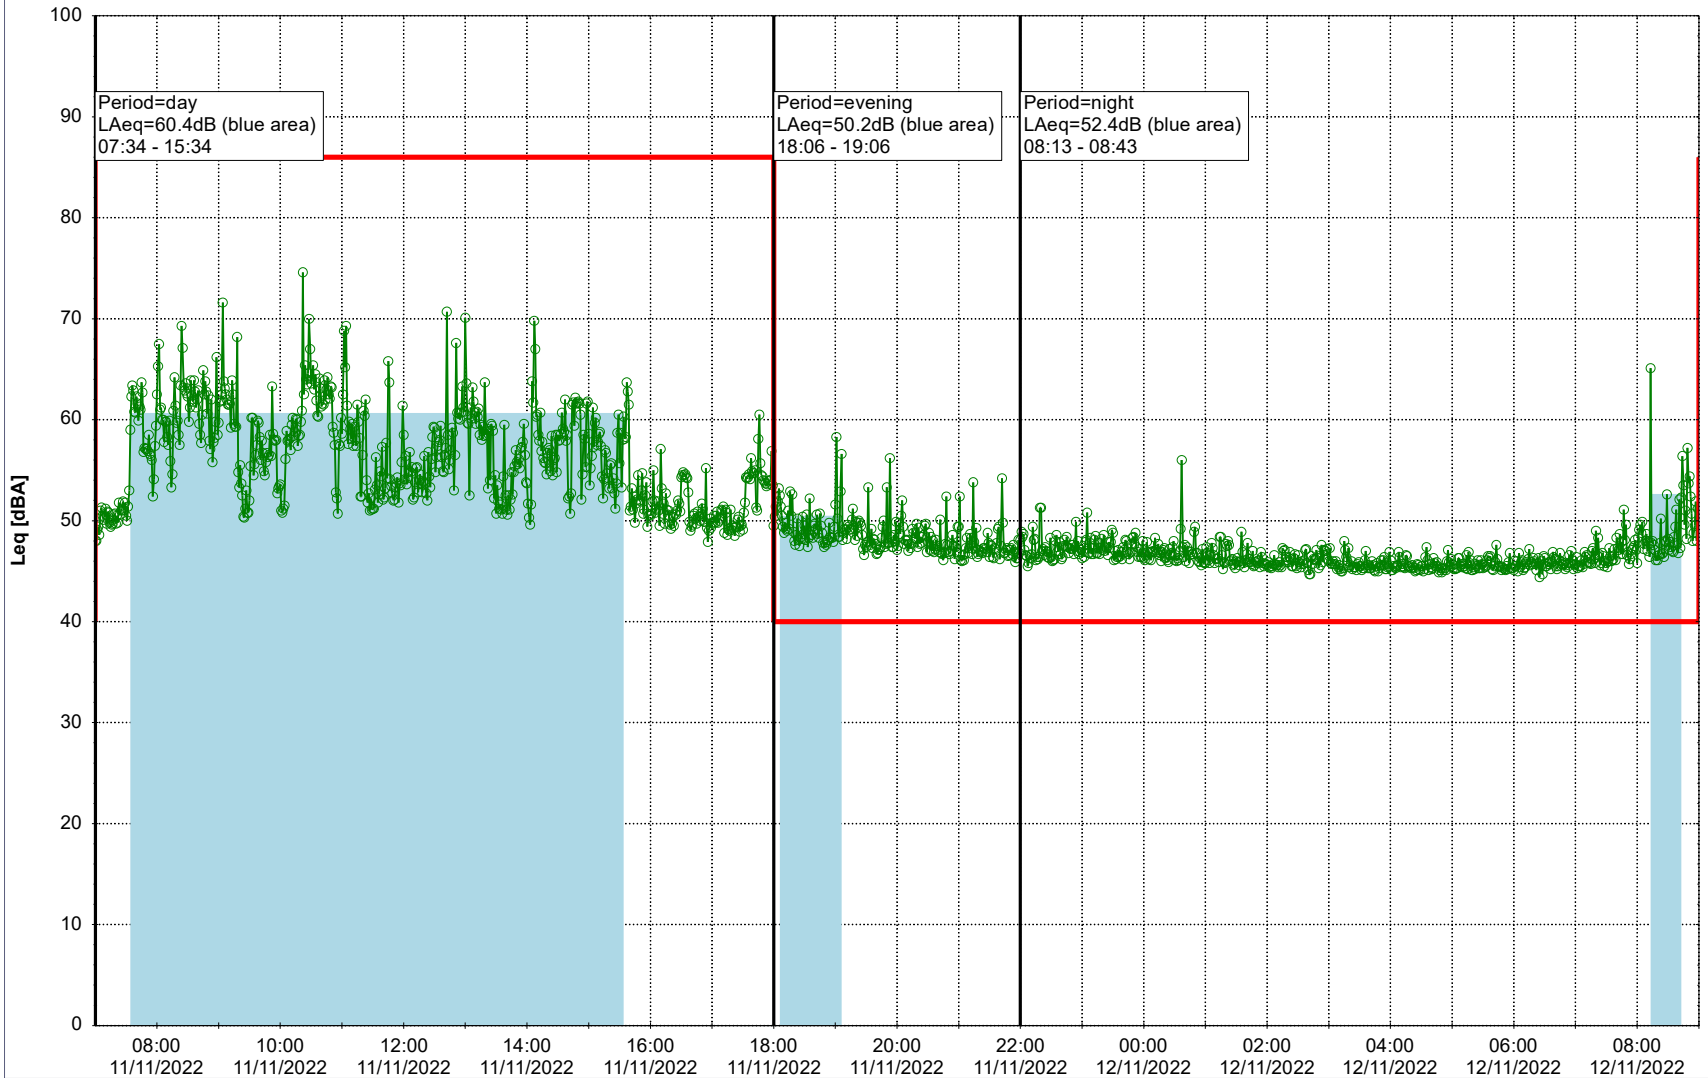

...

Noise Time Related Diagram

10/11/2022
11/11/2022

○○○○ MOP_NS01

Project: Kronos Sydhavnen
Construction: Mozarts Plads
Location: N-V

Plan View

Remarks

...

Noise Time Related Diagram

11/11/2022
12/11/2022

○○○○ MOP_NS01

Project: Kronos Sydhavnen
Construction: Mozarts Plads
Location: N-V

Plan View

Remarks

...

Noise Time Related Diagram