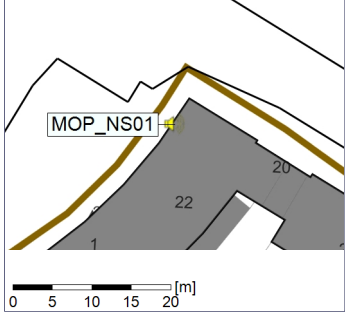

Remarks

...

Noise Time Related Diagram

09/11/2022
10/11/2022

○○○ MOP_NS01

Project: Kronos Sydhavnen
Construction: Mozarts Plads
Location: N-V

Plan View

Remarks