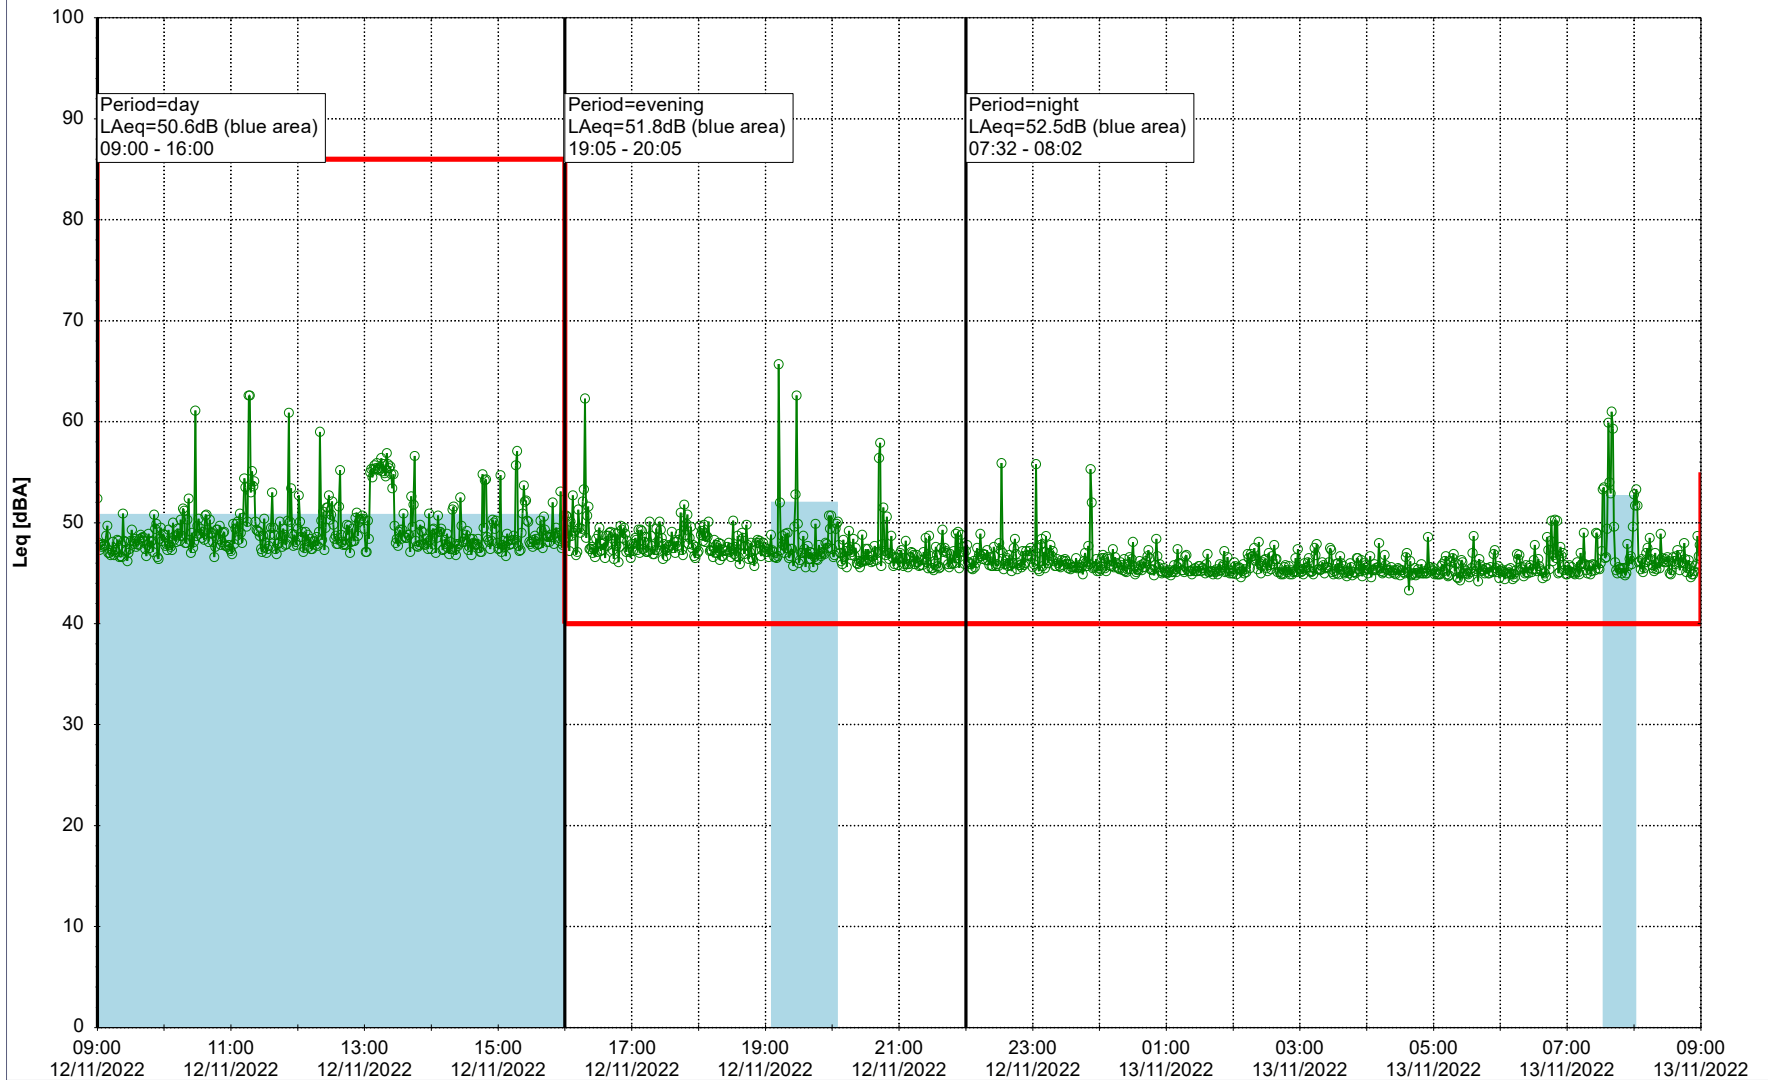

Noise Time Related Diagram

11/11/2022
12/11/2022

○○○○ MOP_NS01

Project: Kronos Sydhavnen
Construction: Mozarts Plads
Location: N-V

Plan View

Remarks

...

Noise Time Related Diagram

12/11/2022
13/11/2022

○○○○ MOP_NS01

Project: Kronos Sydhavnen
Construction: Mozarts Plads
Location: N-V

Plan View

Remarks

...

Noise Time Related Diagram

13/11/2022
14/11/2022