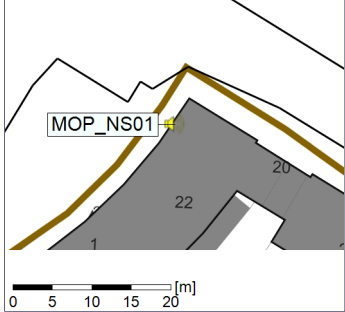

12/11/2022
13/11/2022

○○○○ MOP_NS01

Project: Kronos Sydhavnen
Construction: Mozarts Plads
Location: N-V

Plan View

Remarks

...

Noise Time Related Diagram

13/11/2022
14/11/2022