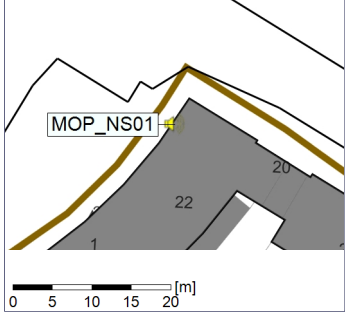

Plan View

Remarks

...

Noise Time Related Diagram

08/11/2022
09/11/2022

○○○ MOP_NS01

Project: Kronos Sydhavnen
Construction: Mozarts Plads
Location: N-V

Plan View