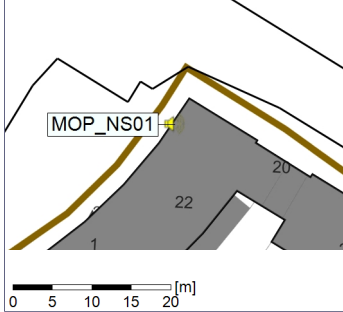

Noise Time Related Diagram

11/11/2022
12/11/2022

○○○○ MOP_NS01

Project: Kronos Sydhavnen
Construction: Mozarts Plads
Location: N-V

Plan View

Remarks

...

Noise Time Related Diagram