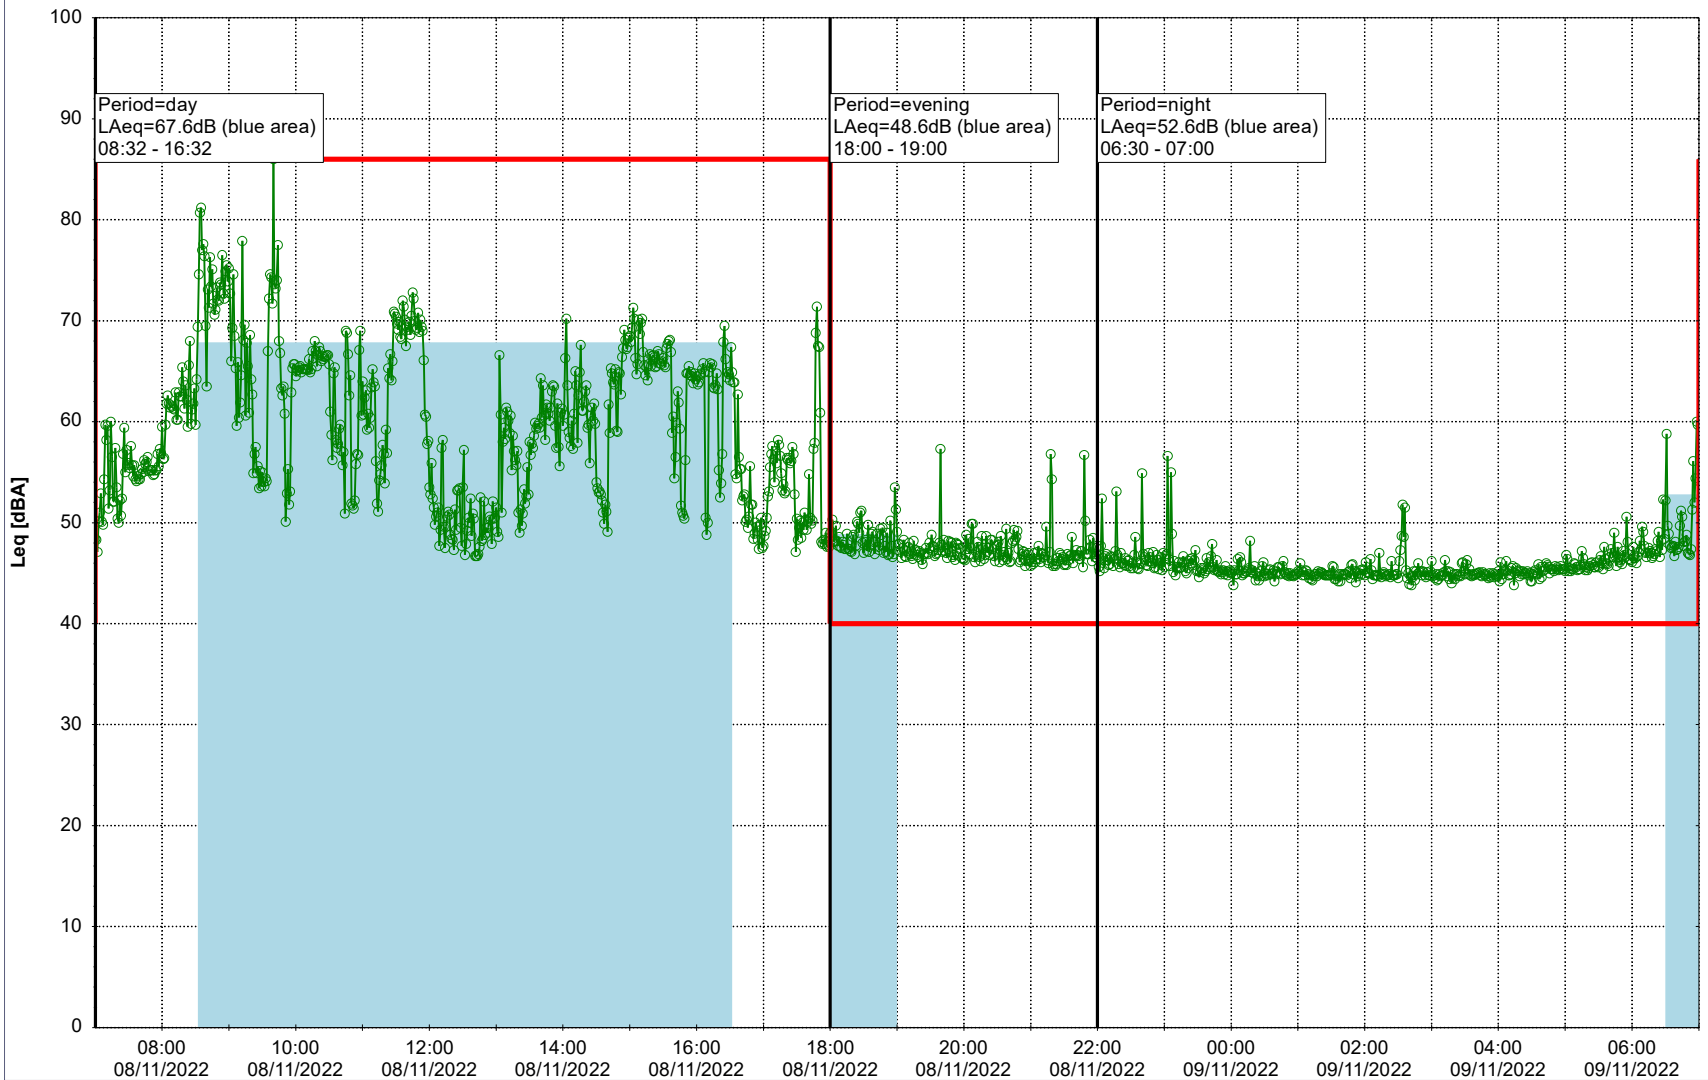

Plan View

Remarks

...

Noise Time Related Diagram

08/11/2022
09/11/2022

○○○ MOP_NS01

Project: Kronos Sydhavnen
Construction: Mozarts Plads
Location: N-V

Plan View

Remarks

...

Noise Time Related Diagram

09/11/2022
10/11/2022

○○○ MOP_NS01

Project: Kronos Sydhavnen
Construction: Mozarts Plads
Location: N-V

Plan View

Remarks