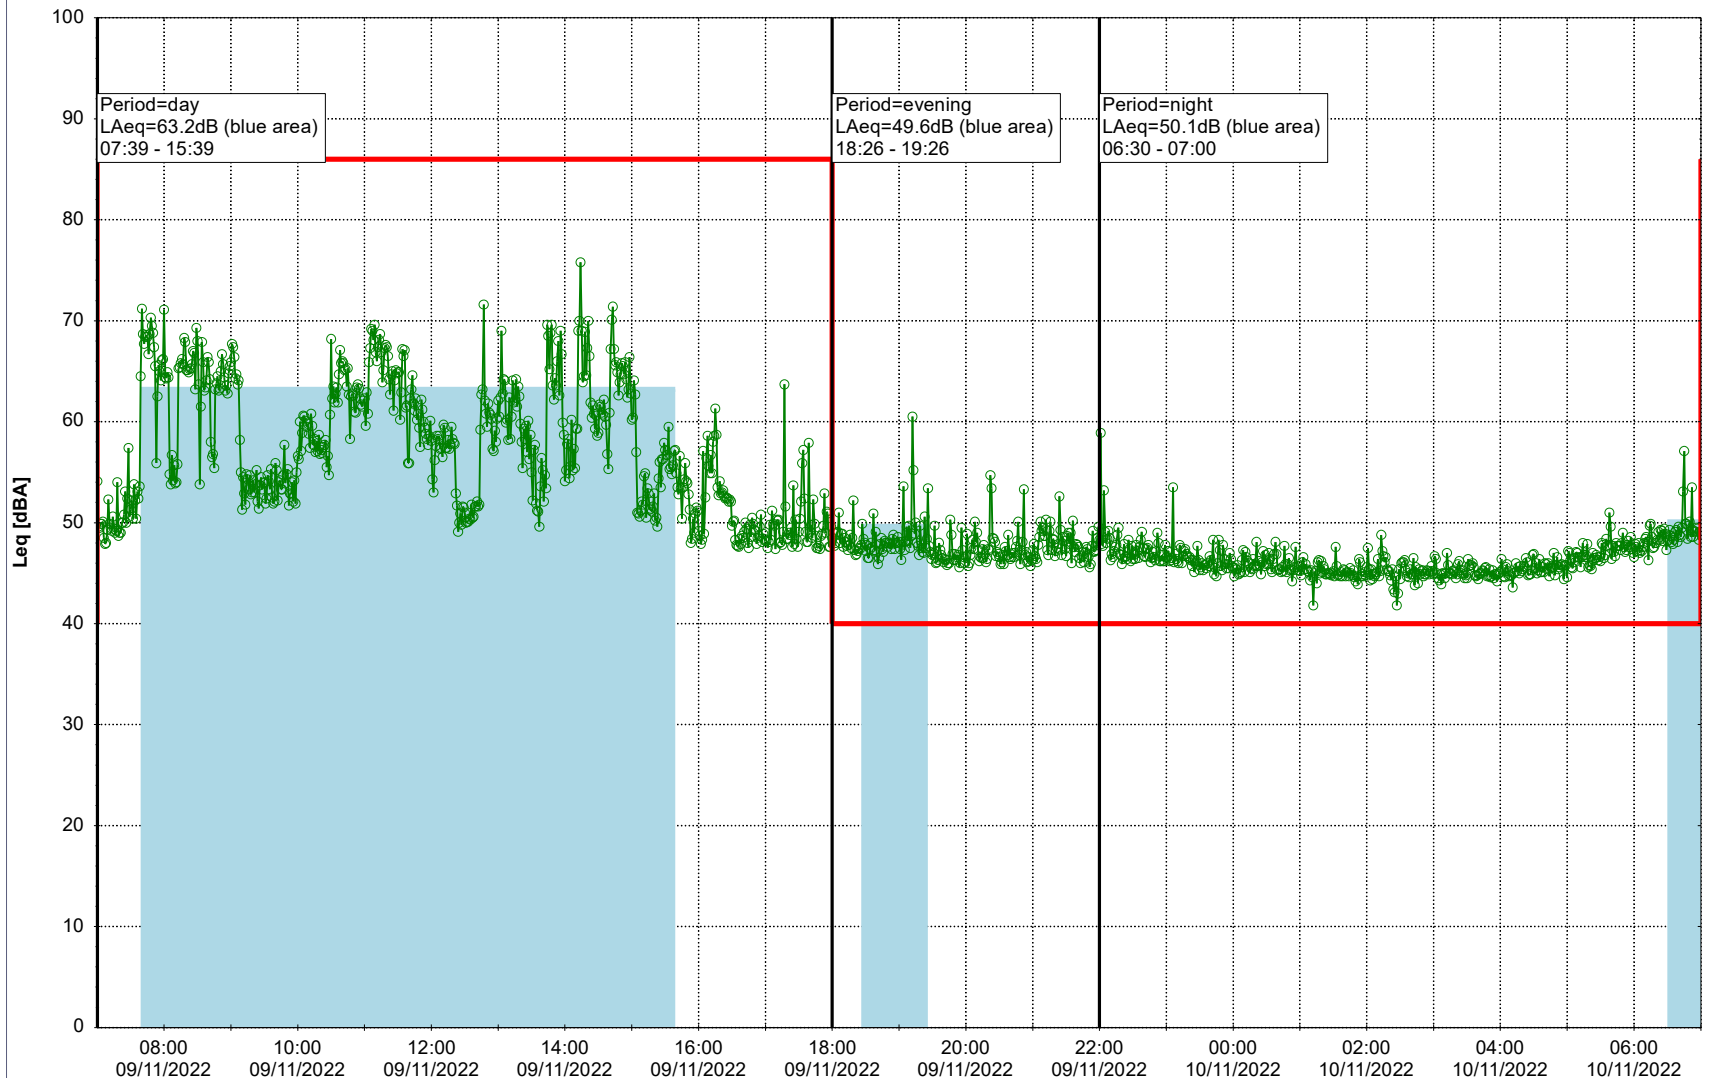

Plan View

Remarks

...

Noise Time Related Diagram

08/11/2022
09/11/2022

○○○ MOP_NS01

Project: Kronos Sydhavnen
Construction: Mozarts Plads
Location: N-V

Plan View

Remarks

...

Noise Time Related Diagram

09/11/2022
10/11/2022

○○○ MOP_NS01

Project: Kronos Sydhavnen
Construction: Mozarts Plads
Location: N-V

Plan View

Remarks