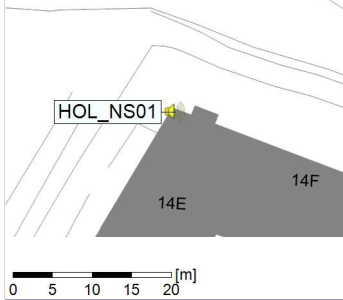

26/02/2022
27/02/2022

○ ○ ○ ○ HOL_NS01

Project: Kronos Sydhavnen
Construction: Havneholmen
Location: N-V

Plan View

Remarks

...

Noise Time Related Diagram

27/02/2022
28/02/2022