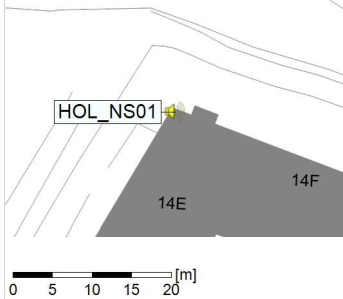

Project: Kronos Sydhavnen
Construction: Havneholmen
Location: N-V

Plan View

Remarks

...

Noise Time Related Diagram

21/02/2022
22/02/2022

○ ○ ○ ○ HOL_NS01

Project: Kronos Sydhavnen
Construction: Havneholmen
Location: N-V

Plan View

Remarks

...

Noise Time Related Diagram

22/02/2022
23/02/2022

○○○○ HOL_NS01

Project: Kronos Sydhavnen
Construction: Havneholmen
Location: N-V

Plan View

26/02/2022
27/02/2022

○ ○ ○ ○ HOL_NS01

Project: Kronos Sydhavnen
Construction: Havneholmen
Location: N-V

Plan View

Remarks

...

Noise Time Related Diagram

27/02/2022
28/02/2022