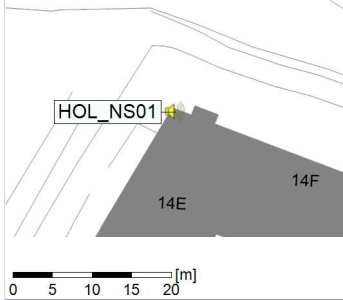

Remarks

...

Noise Time Related Diagram

23/02/2022
24/02/2022

○ ○ ○ ○ HOL_NS01

Project: Kronos Sydhavnen
Construction: Havneholmen
Location: N-V

Plan View

Remarks