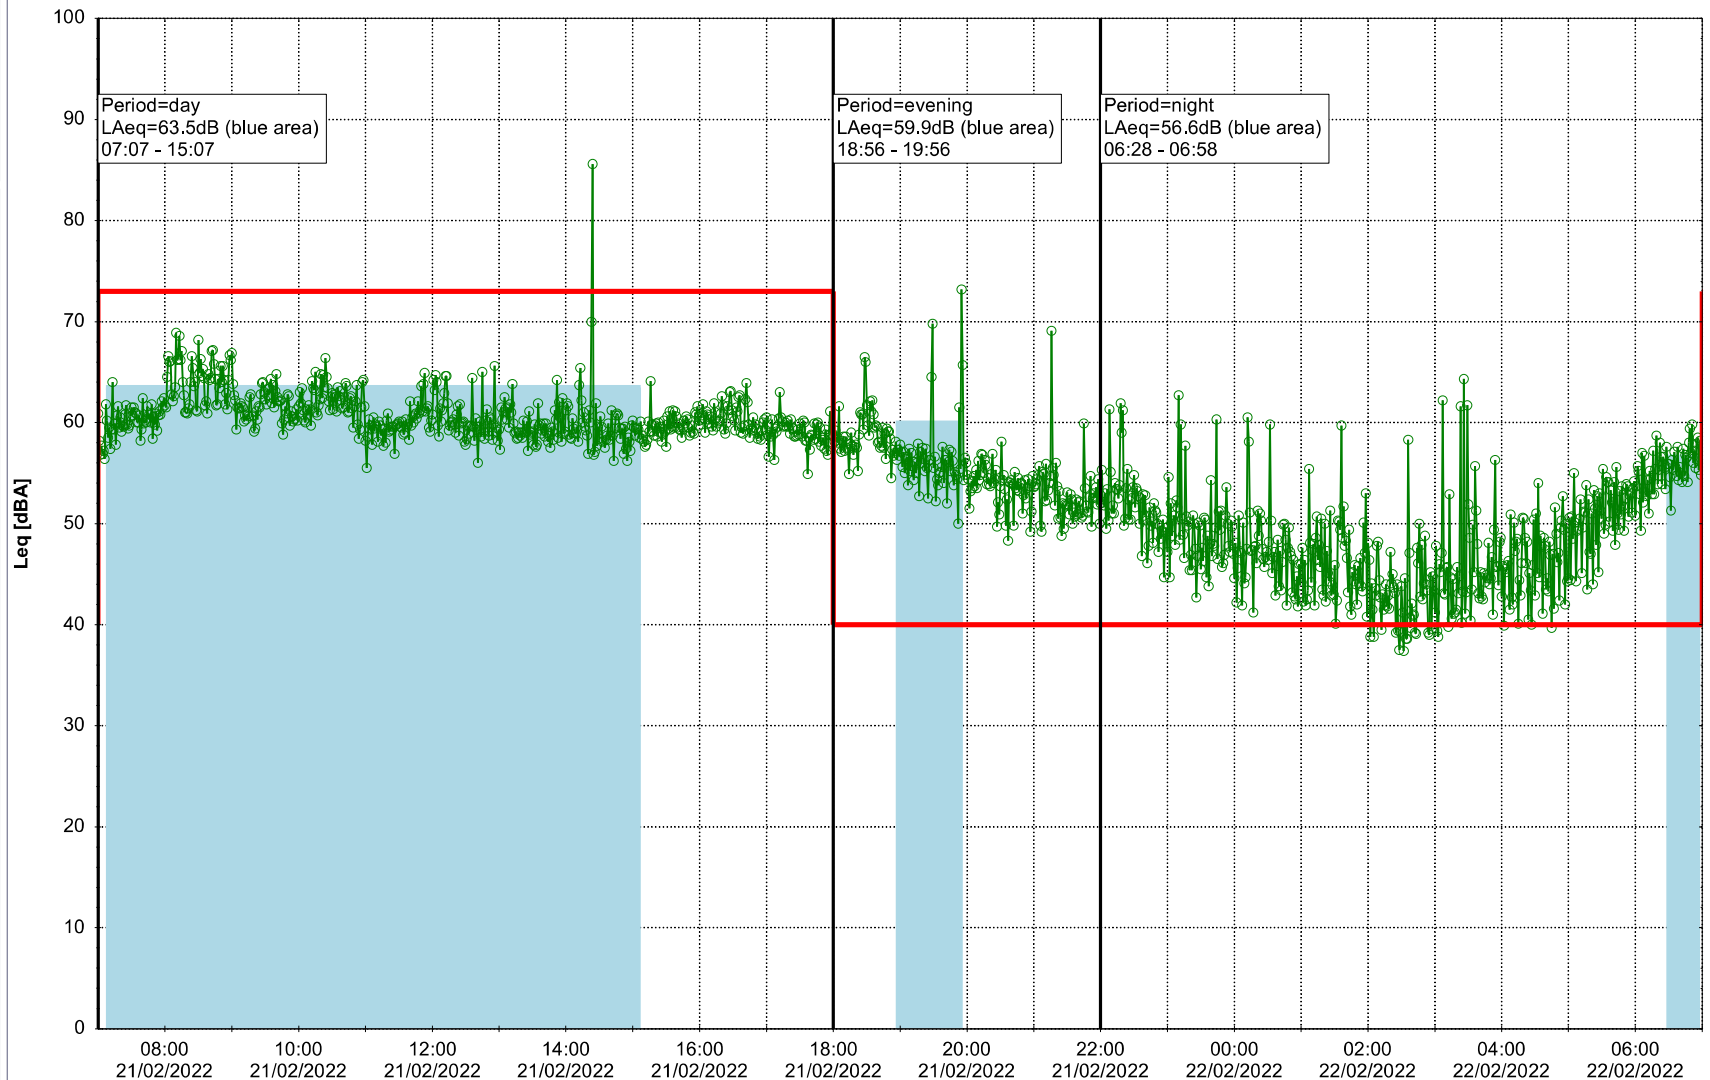

Project: Kronos Sydhavnen
Construction: Havneholmen
Location: N-V

Plan View

Remarks

...

Noise Time Related Diagram

21/02/2022
22/02/2022

○ ○ ○ ○ HOL_NS01

Project: Kronos Sydhavnen
Construction: Havneholmen
Location: N-V

Plan View

Remarks

...

Noise Time Related Diagram

22/02/2022
23/02/2022

○○○○ HOL_NS01

Project: Kronos Sydhavnen
Construction: Havneholmen
Location: N-V

Plan View

Remarks

...

Noise Time Related Diagram

23/02/2022
24/02/2022

○ ○ ○ ○ HOL_NS01

Project: Kronos Sydhavnen
Construction: Havneholmen
Location: N-V

Plan View

Remarks

Noise Time Related Diagram

25/02/2022
26/02/2022

○ ○ ○ ○ HOL_NS01

Project: Kronos Sydhavnen
Construction: Havneholmen
Location: N-V

Plan View

Remarks

...

Noise Time Related Diagram