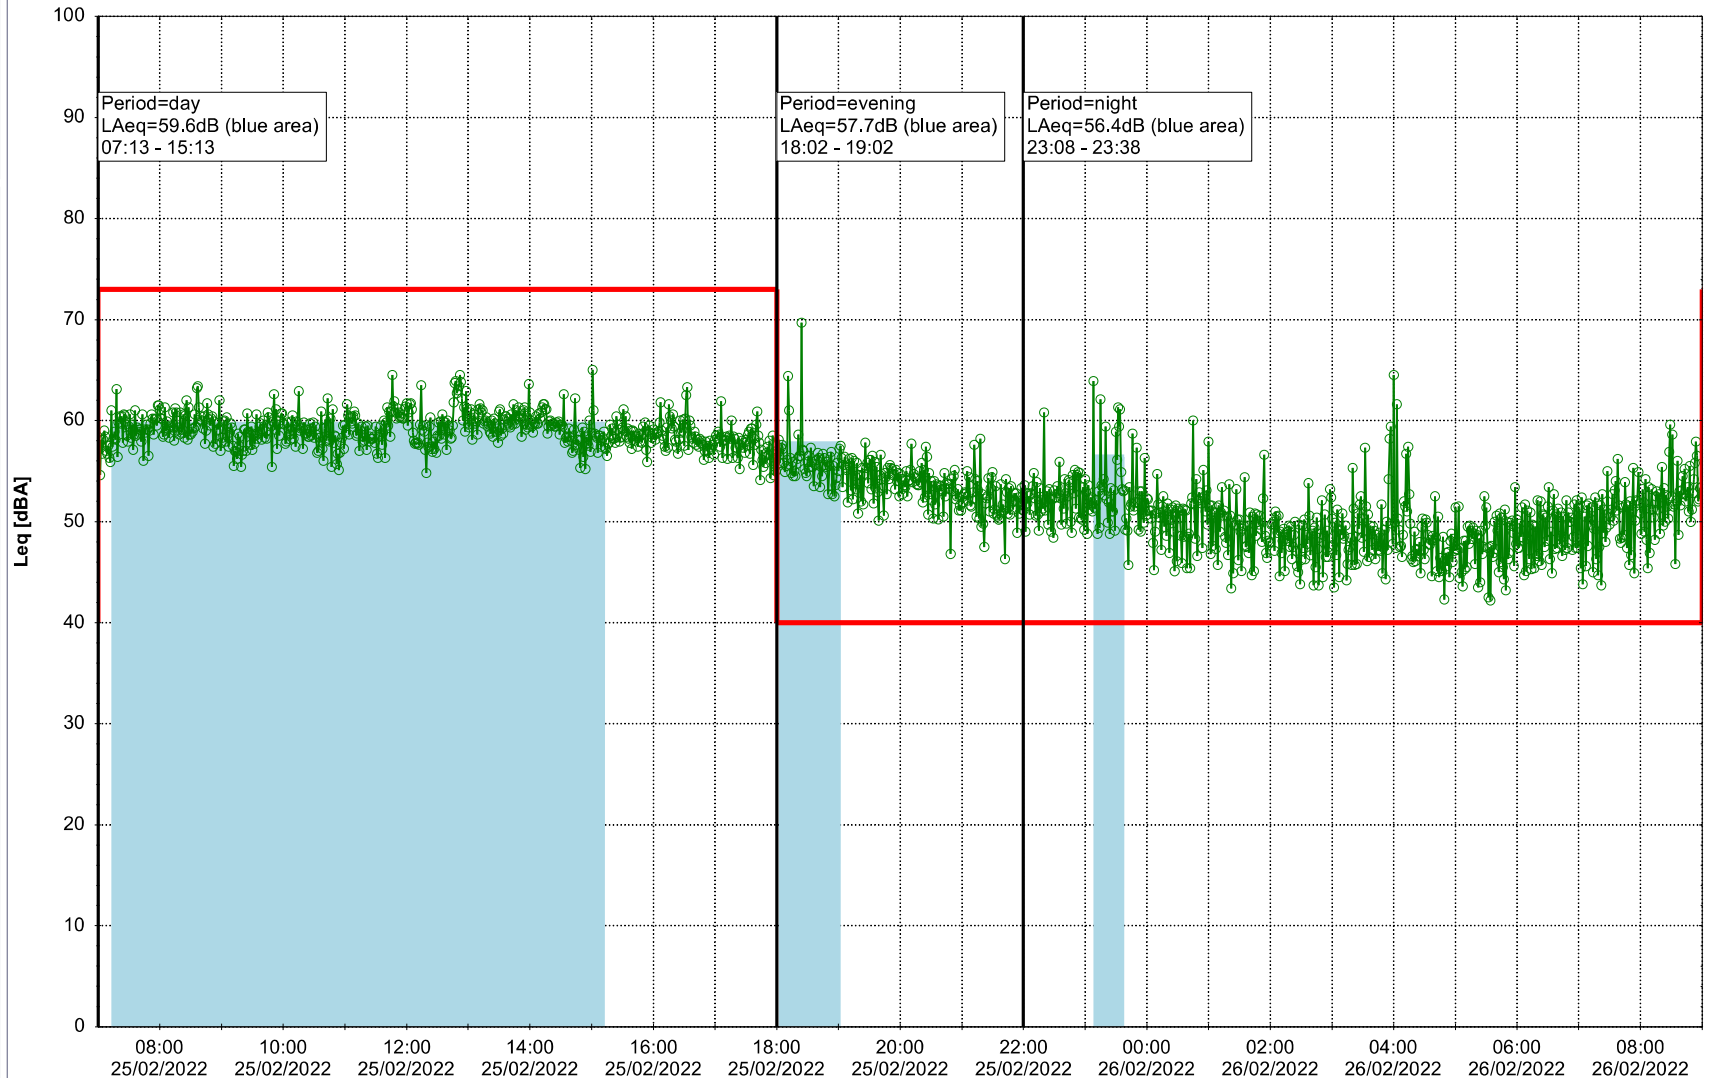

...

Noise Time Related Diagram

24/02/2022
25/02/2022

○ ○ ○ ○ HOL_NS01

Project: Kronos Sydhavnen
Construction: Havneholmen
Location: N-V

Plan View

Remarks

...

Noise Time Related Diagram

25/02/2022
26/02/2022

○ ○ ○ ○ HOL_NS01

Project: Kronos Sydhavnen
Construction: Havneholmen
Location: N-V

Plan View

Remarks

...

Noise Time Related Diagram