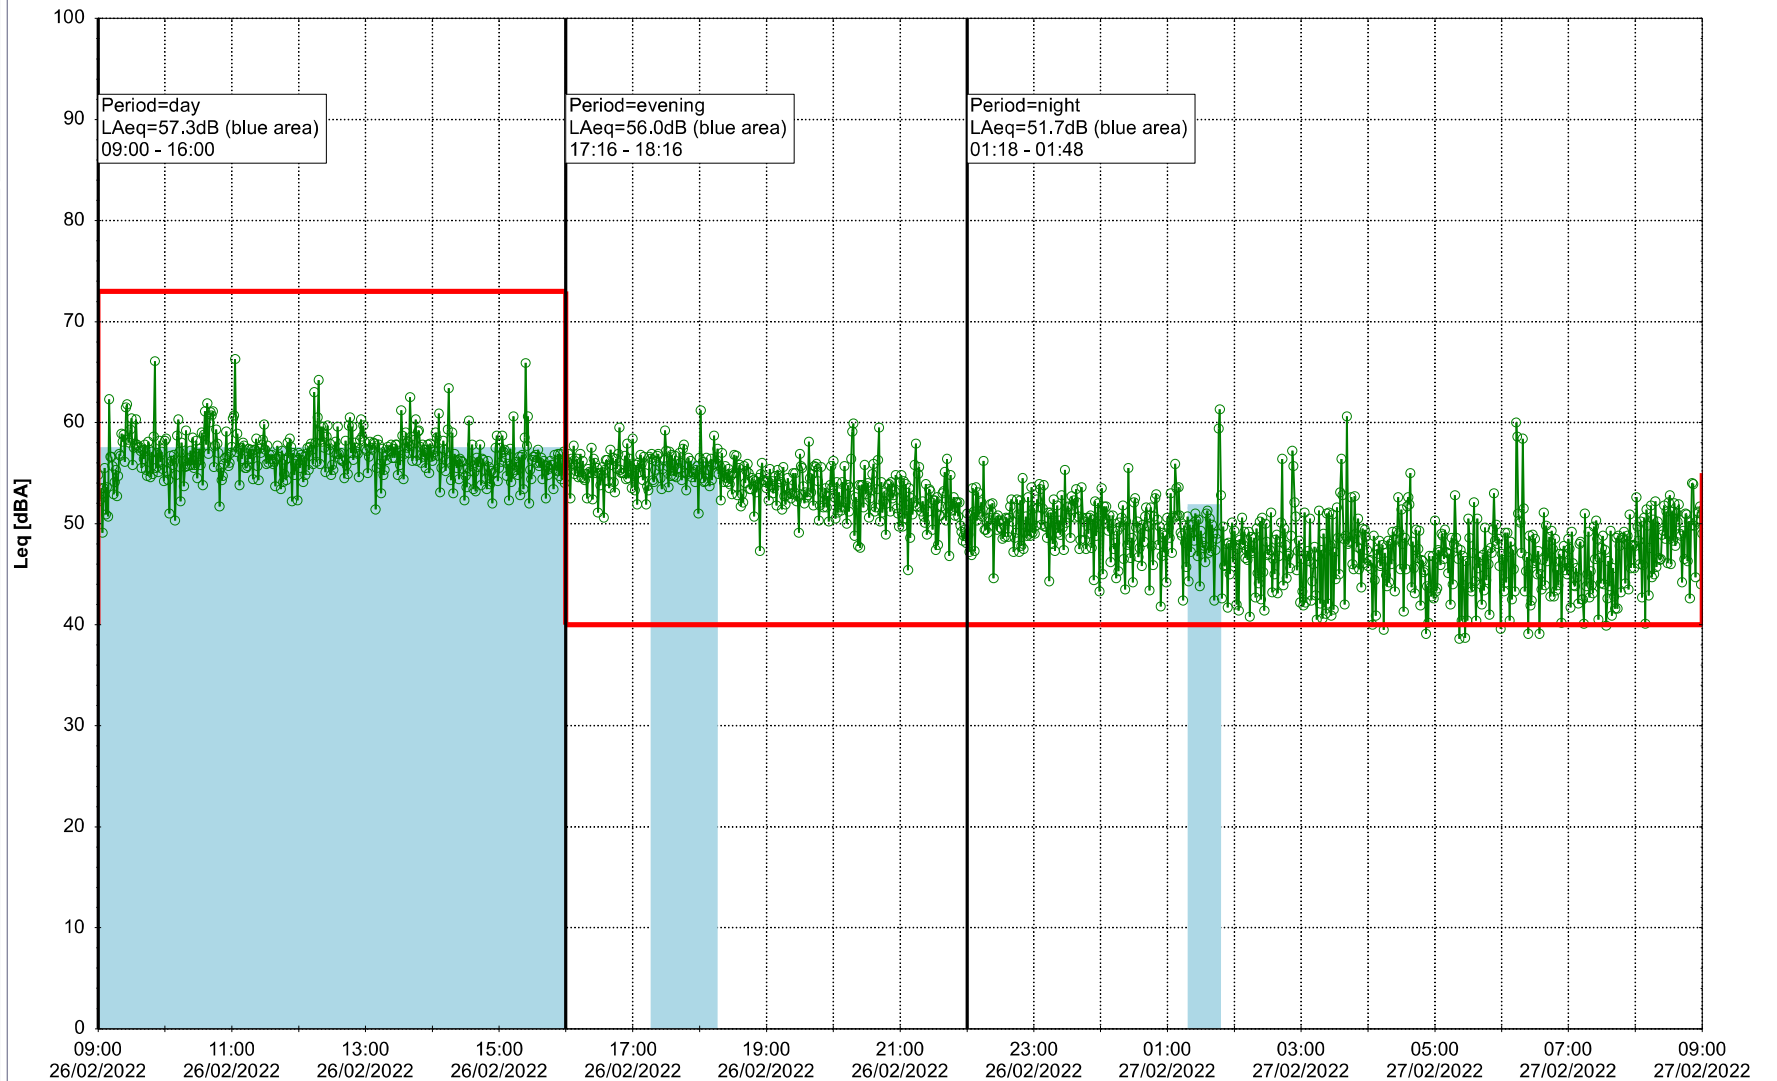

Noise Time Related Diagram

25/02/2022
26/02/2022

○ ○ ○ ○ HOL_NS01

Project: Kronos Sydhavnen
Construction: Havneholmen
Location: N-V

Plan View

Remarks

...

Noise Time Related Diagram

26/02/2022
27/02/2022

○ ○ ○ ○ HOL_NS01

Project: Kronos Sydhavnen
Construction: Havneholmen
Location: N-V

Plan View

Remarks

...

Noise Time Related Diagram

27/02/2022
28/02/2022