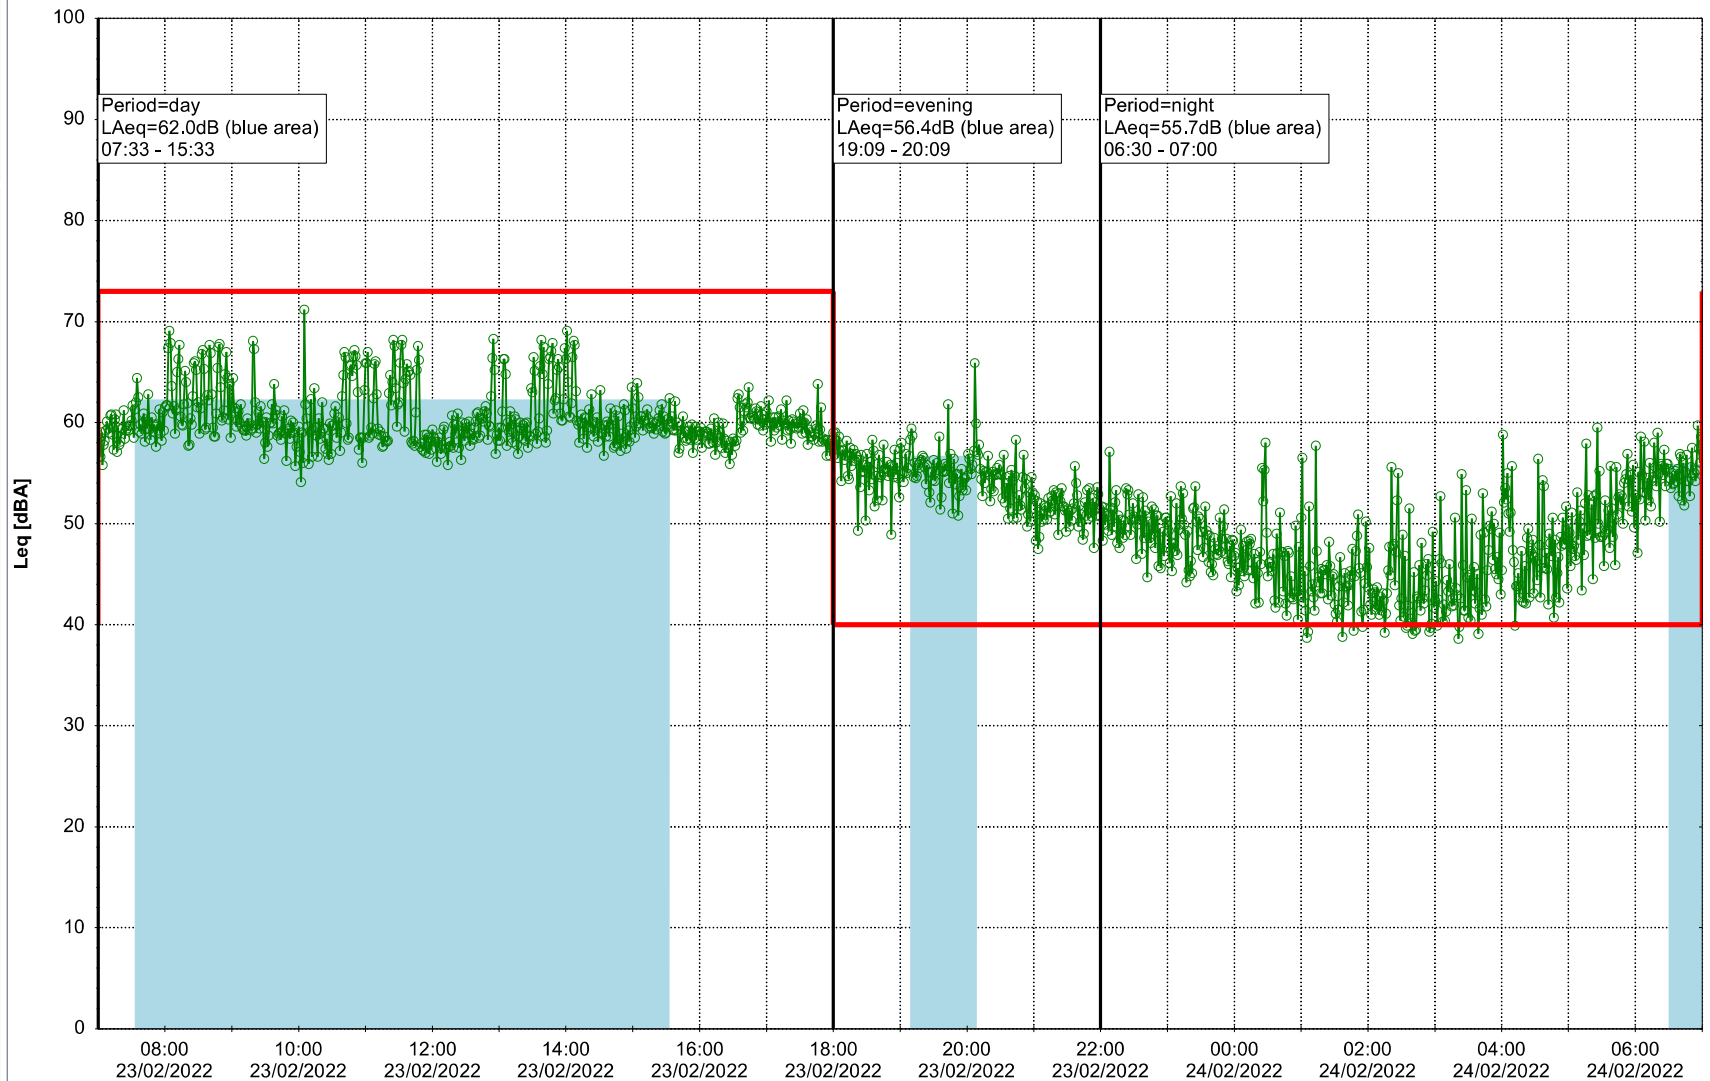

Plan View

Remarks

...

Noise Time Related Diagram

22/02/2022
23/02/2022

○○○○ HOL_NS01

Project: Kronos Sydhavnen
Construction: Havneholmen
Location: N-V

Plan View

Remarks

...

Noise Time Related Diagram

23/02/2022
24/02/2022

○ ○ ○ ○ HOL_NS01

Project: Kronos Sydhavnen
Construction: Havneholmen
Location: N-V

Plan View

Remarks

...

Noise Time Related Diagram

24/02/2022
25/02/2022

○ ○ ○ ○ HOL_NS01

Project: Kronos Sydhavnen
Construction: Havneholmen
Location: N-V

Plan View

Remarks

...

Noise Time Related Diagram

25/02/2022
26/02/2022

○ ○ ○ ○ HOL_NS01

Project: Kronos Sydhavnen
Construction: Havneholmen
Location: N-V

Plan View

Remarks

...

Noise Time Related Diagram