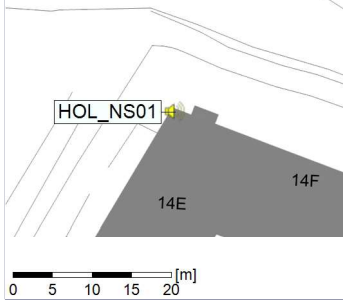

Plan View

Remarks

...

Noise Time Related Diagram

22/02/2022
23/02/2022

○○○○ HOL_NS01

Project: Kronos Sydhavnen
Construction: Havneholmen
Location: N-V

Plan View