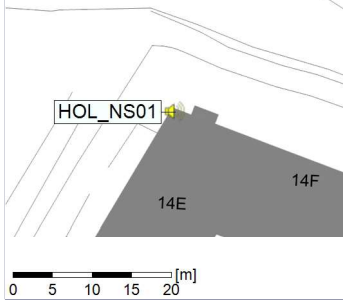

...

Noise Time Related Diagram

24/02/2022
25/02/2022

○ ○ ○ ○ HOL_NS01

Project: Kronos Sydhavnen
Construction: Havneholmen
Location: N-V

Plan View

Remarks

...