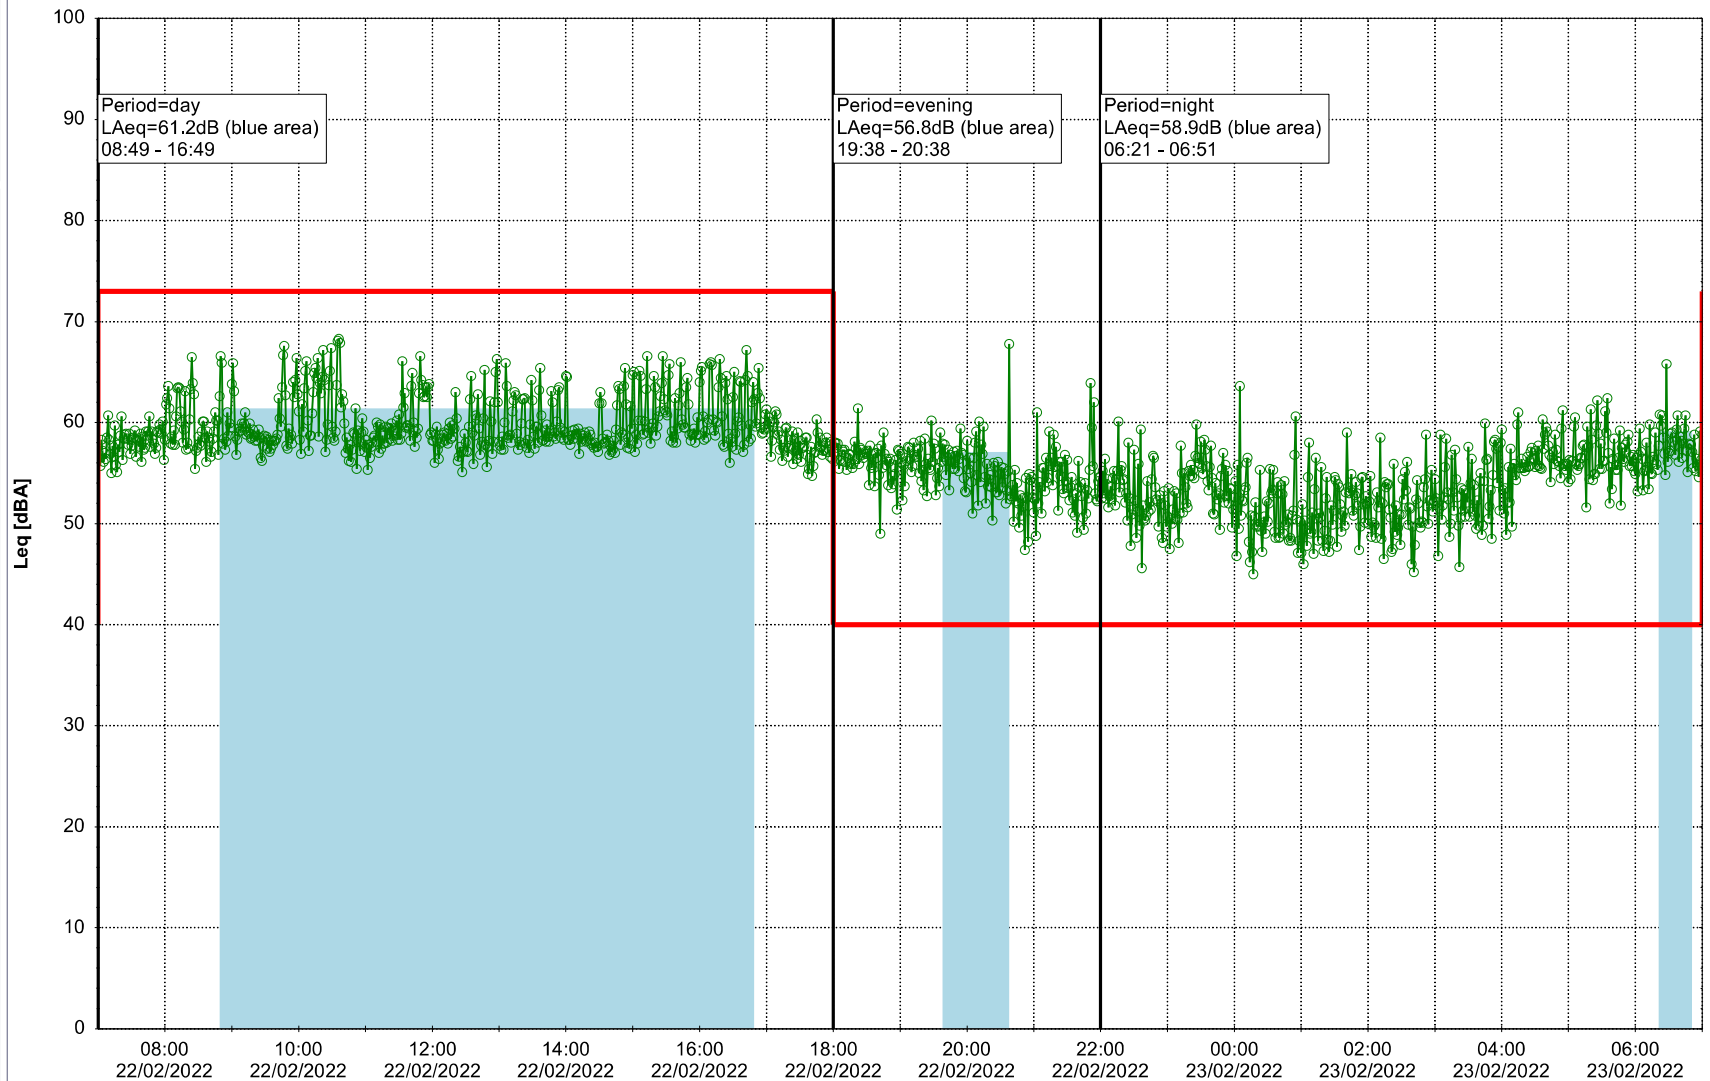

Plan View

Remarks

...

Noise Time Related Diagram

22/02/2022
23/02/2022

○○○○ HOL_NS01

Project: Kronos Sydhavnen
Construction: Havneholmen
Location: N-V

Plan View

Remarks

...

Noise Time Related Diagram

23/02/2022
24/02/2022

○ ○ ○ ○ HOL_NS01

Project: Kronos Sydhavnen
Construction: Havneholmen
Location: N-V

Plan View

Remarks

...

Noise Time Related Diagram

24/02/2022
25/02/2022

○ ○ ○ ○ HOL_NS01

Project: Kronos Sydhavnen
Construction: Havneholmen
Location: N-V

Plan View

Remarks

...

Noise Time Related Diagram

25/02/2022
26/02/2022

○ ○ ○ ○ HOL_NS01

Project: Kronos Sydhavnen
Construction: Havneholmen
Location: N-V

Plan View

Remarks

...

Noise Time Related Diagram