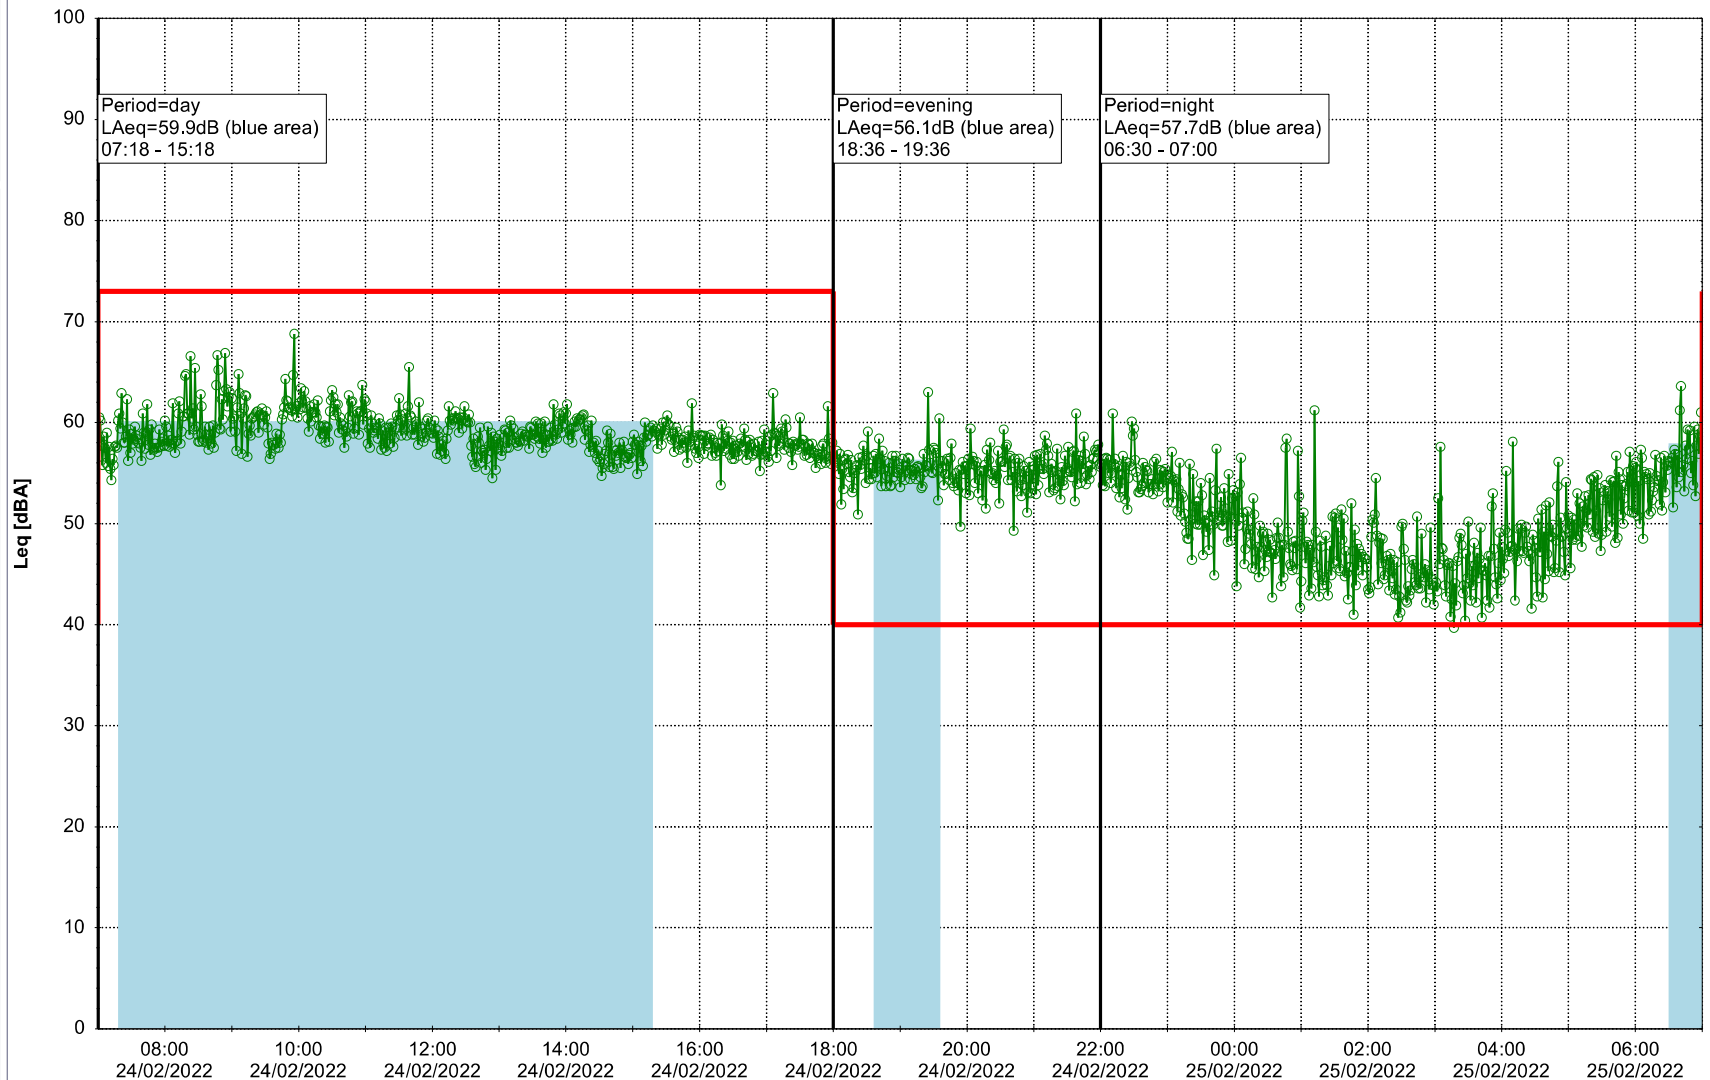

Remarks

...

Noise Time Related Diagram

23/02/2022
24/02/2022

○ ○ ○ ○ HOL_NS01

Project: Kronos Sydhavnen
Construction: Havneholmen
Location: N-V

Plan View

Remarks

...

Noise Time Related Diagram

24/02/2022
25/02/2022

○ ○ ○ ○ HOL_NS01

Project: Kronos Sydhavnen
Construction: Havneholmen
Location: N-V

Plan View

Remarks

...

Noise Time Related Diagram

25/02/2022
26/02/2022

○ ○ ○ ○ HOL_NS01

Project: Kronos Sydhavnen
Construction: Havneholmen
Location: N-V

Plan View

Remarks

...

Noise Time Related Diagram