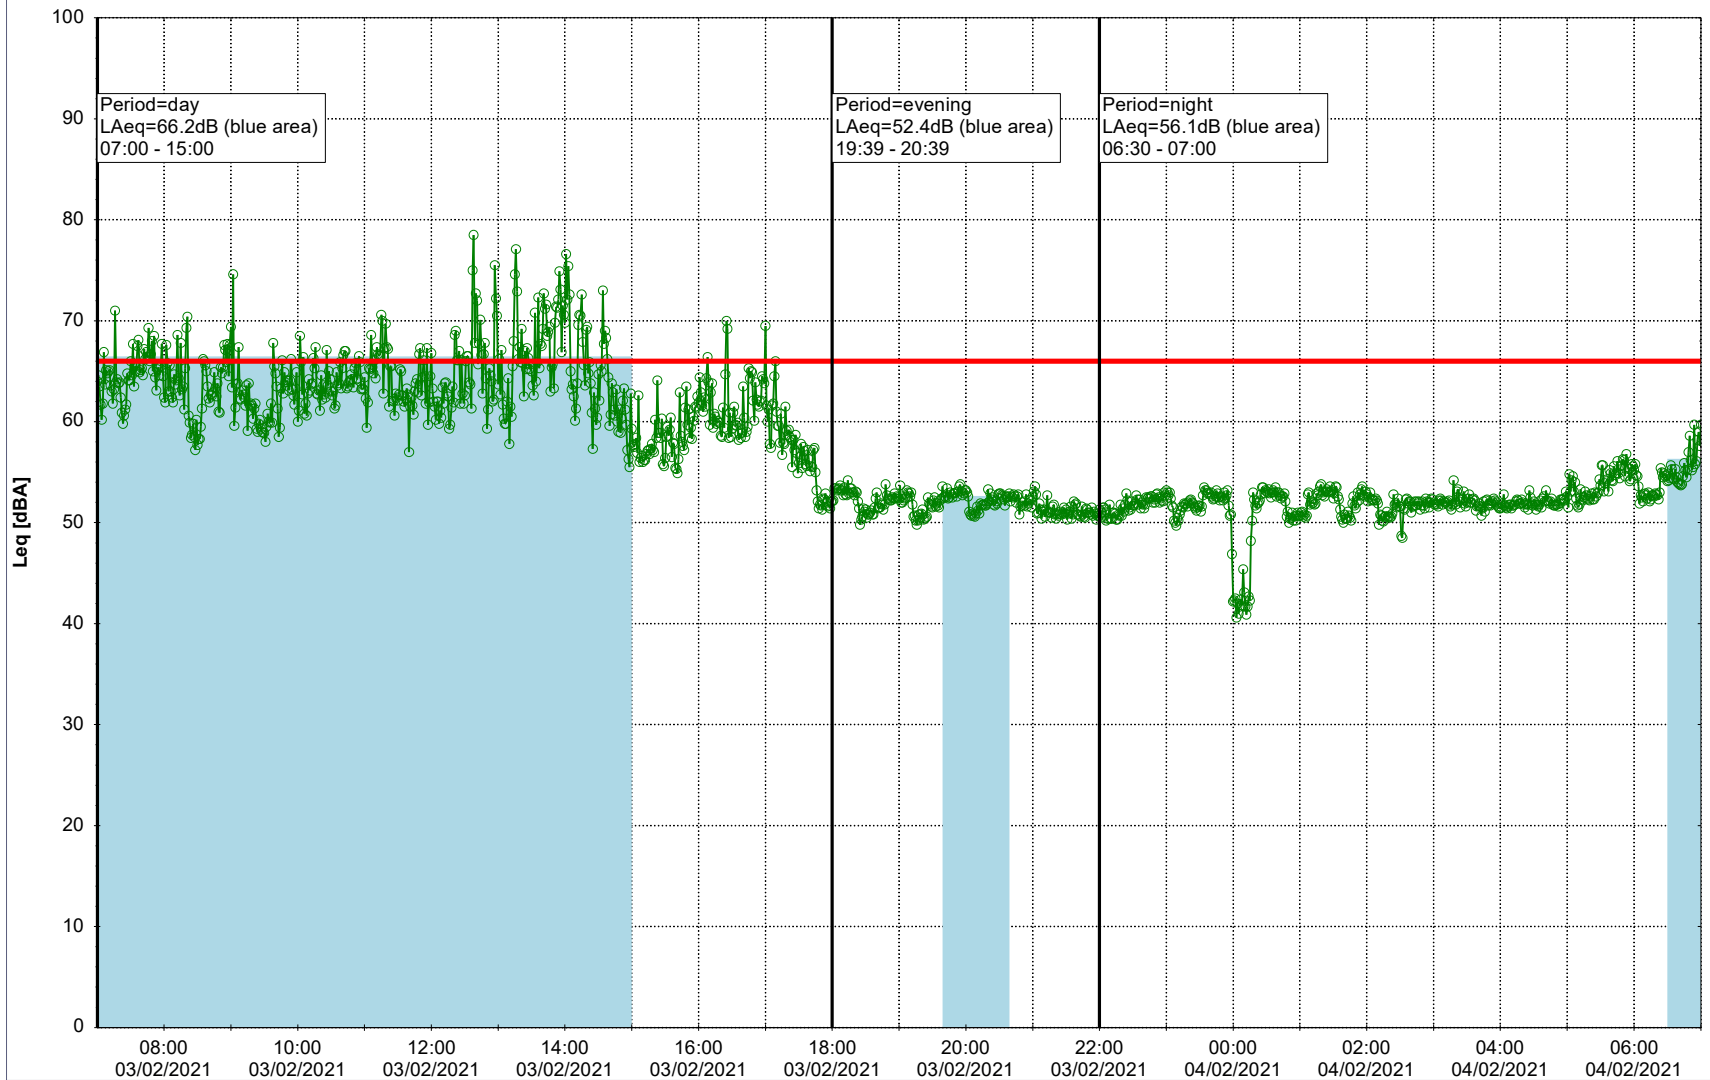

### Noise Time Related Diagram

02/02/2021  
03/02/2021

○○○ EBR-OVK\_NS02

Project: Kronos Sydhavnen  
Construction: Enghave Brygge  
Location: N-V

Plan View

Remarks

- Ørsted Værket

### Noise Time Related Diagram

03/02/2021  
04/02/2021

○○○ EBR-OVK\_NS02

Project: Kronos Sydhavnen  
Construction: Enghave Brygge  
Location: N-V

Plan View

Remarks

- Ørsted Værket

### Noise Time Related Diagram

04/02/2021  
05/02/2021

○○○ EBR-OVK\_NS02

Project: Kronos Sydhavnen  
Construction: Enghave Brygge  
Location: N-V

Plan View

Remarks

- Ørsted Værket