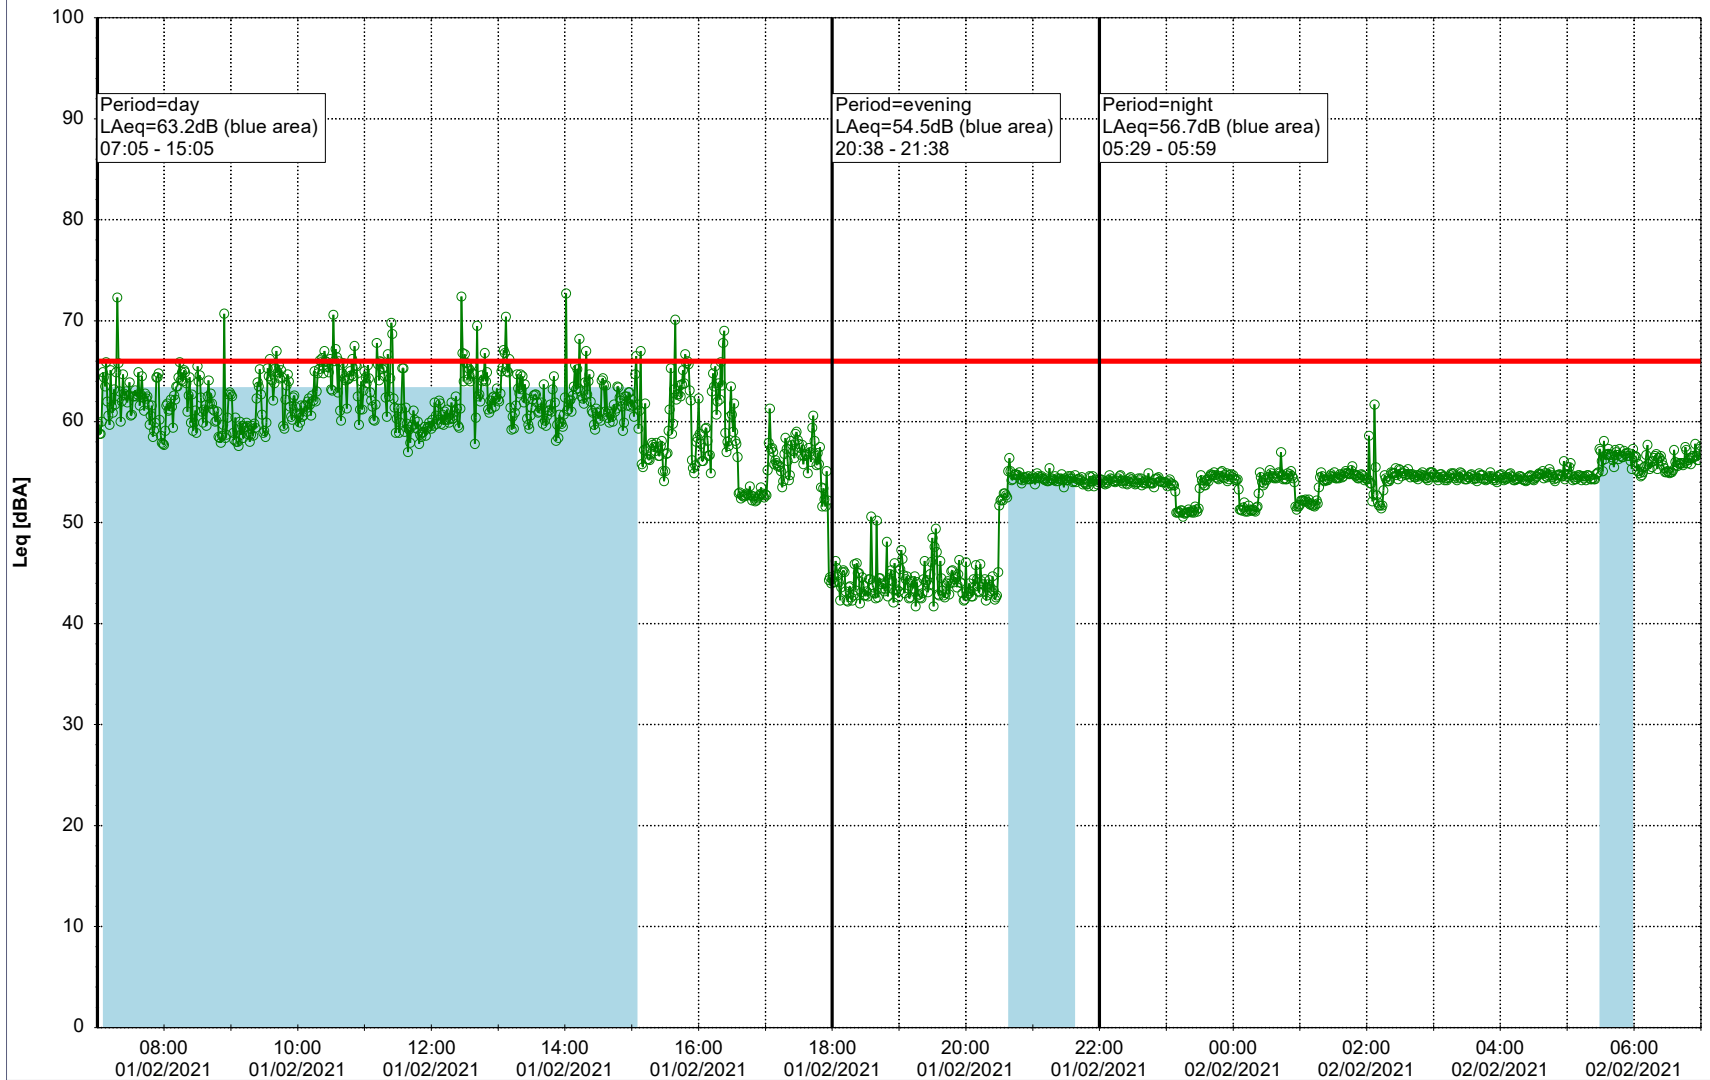

Project: Kronos Sydhavnen  
Construction: Enghave Brygge  
Location: N-V

Plan View

Remarks

...

### Noise Time Related Diagram

01/02/2021  
02/02/2021

○○○ EBR-OVK\_NS02

**Project:** Kronos Sydhavnen  
**Construction:** Enghave Brygge  
**Location:** N-V

Plan View

Remarks

- Ørsted Værket

### Noise Time Related Diagram

02/02/2021  
03/02/2021

○○○ EBR-OVK\_NS02

Project: Kronos Sydhavnen  
Construction: Enghave Brygge  
Location: N-V

Plan View

Remarks

- Ørsted Værket