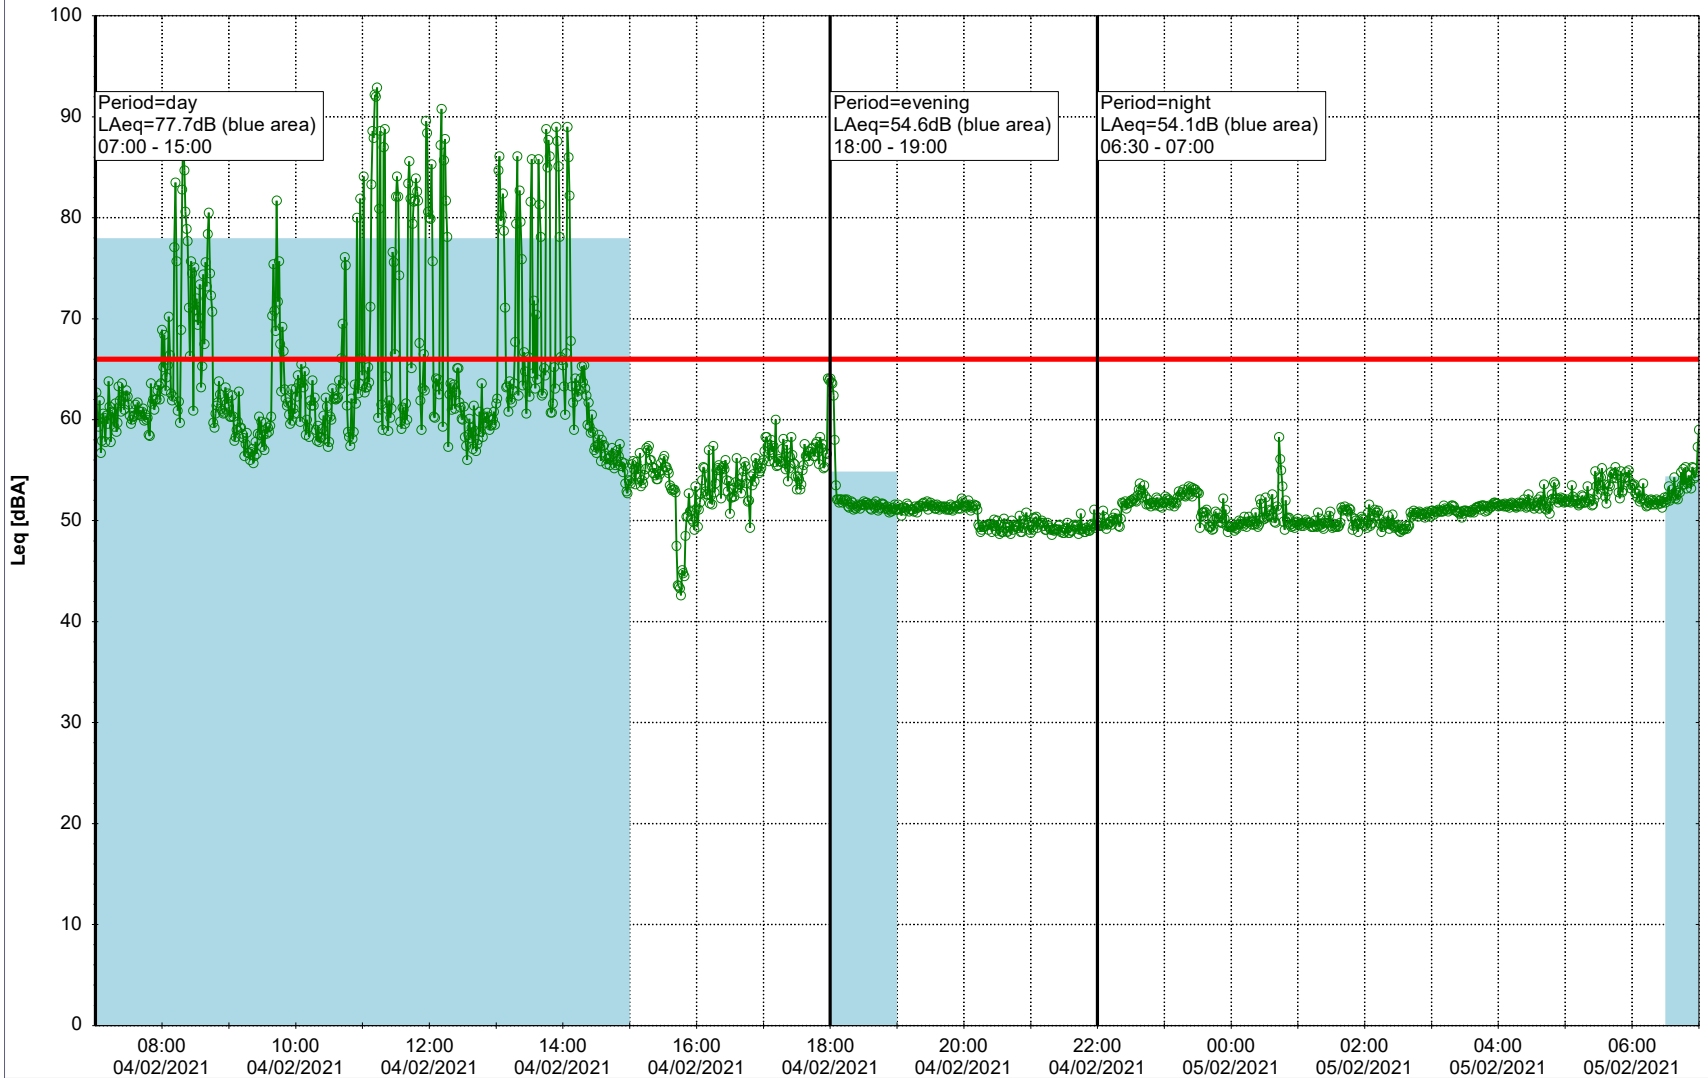

### Noise Time Related Diagram

03/02/2021  
04/02/2021

○○○ EBR-OVK\_NS02

Project: Kronos Sydhavnen  
Construction: Enghave Brygge  
Location: N-V

Plan View

Remarks

- Ørsted Værket

### Noise Time Related Diagram

04/02/2021  
05/02/2021

○○○ EBR-OVK\_NS02

Project: Kronos Sydhavnen  
Construction: Enghave Brygge  
Location: N-V

Plan View

Remarks

- Ørsted Værket

### Noise Time Related Diagram

05/02/2021  
06/02/2021

○○○ EBR-OVK\_NS02

**Project:** Kronos Sydhavnen  
**Construction:** Enghave Brygge  
**Location:** N-V

Plan View

Remarks

- Ørsted Værket