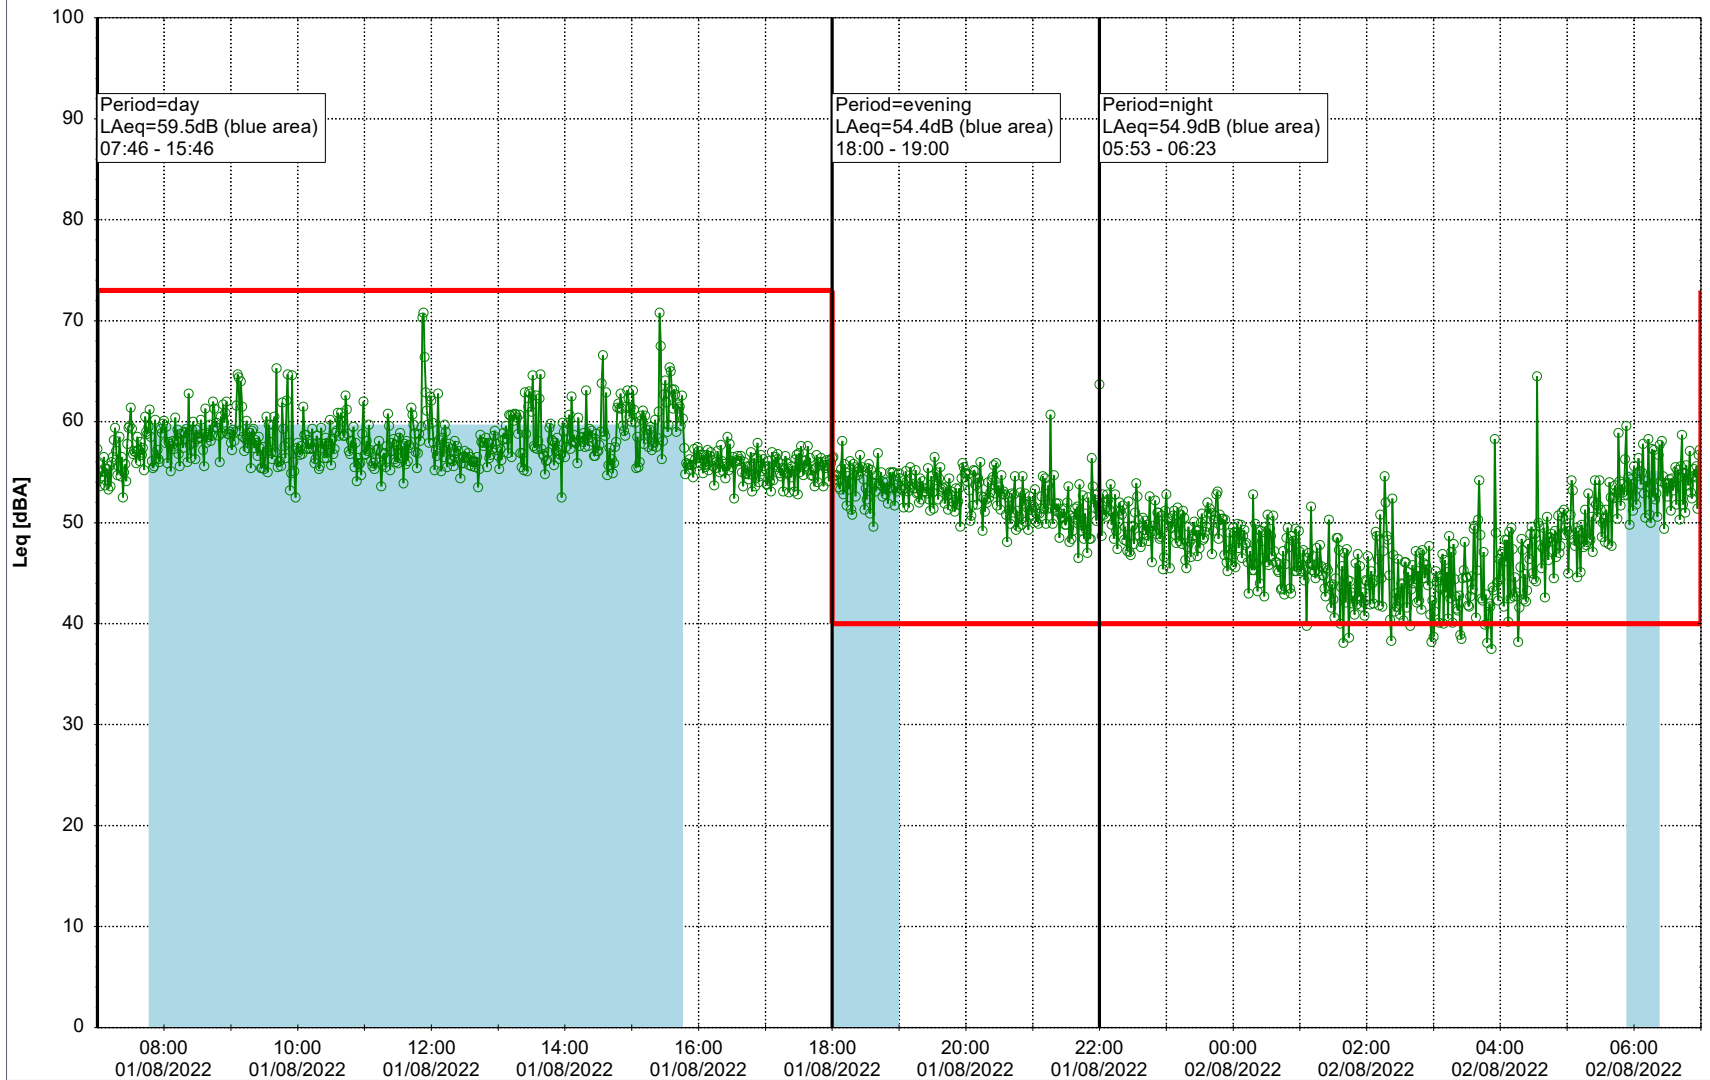

Project: Kronos Sydhavnen
Construction: Havneholmen
Location: N-V

Plan View

Remarks

...

Noise Time Related Diagram

01/08/2022
02/08/2022

○○○ HOL_NS01

Project: Kronos Sydhavnen
Construction: Havneholmen
Location: N-V

Plan View

Remarks

...

Noise Time Related Diagram

02/08/2022
03/08/2022

○ ○ ○ ○ HOL_NS01

Project: Kronos Sydhavnen
Construction: Havneholmen
Location: N-V

Plan View

Remarks

...

Noise Time Related Diagram

03/08/2022
04/08/2022

○○○ HOL_NS01

Project: Kronos Sydhavnen
Construction: Havneholmen
Location: N-V

Plan View

Remarks

Noise Time Related Diagram

05/08/2022
06/08/2022

○ ○ ○ ○ HOL_NS01

Project: Kronos Sydhavnen
Construction: Havneholmen
Location: N-V

Plan View

Remarks

...

Noise Time Related Diagram