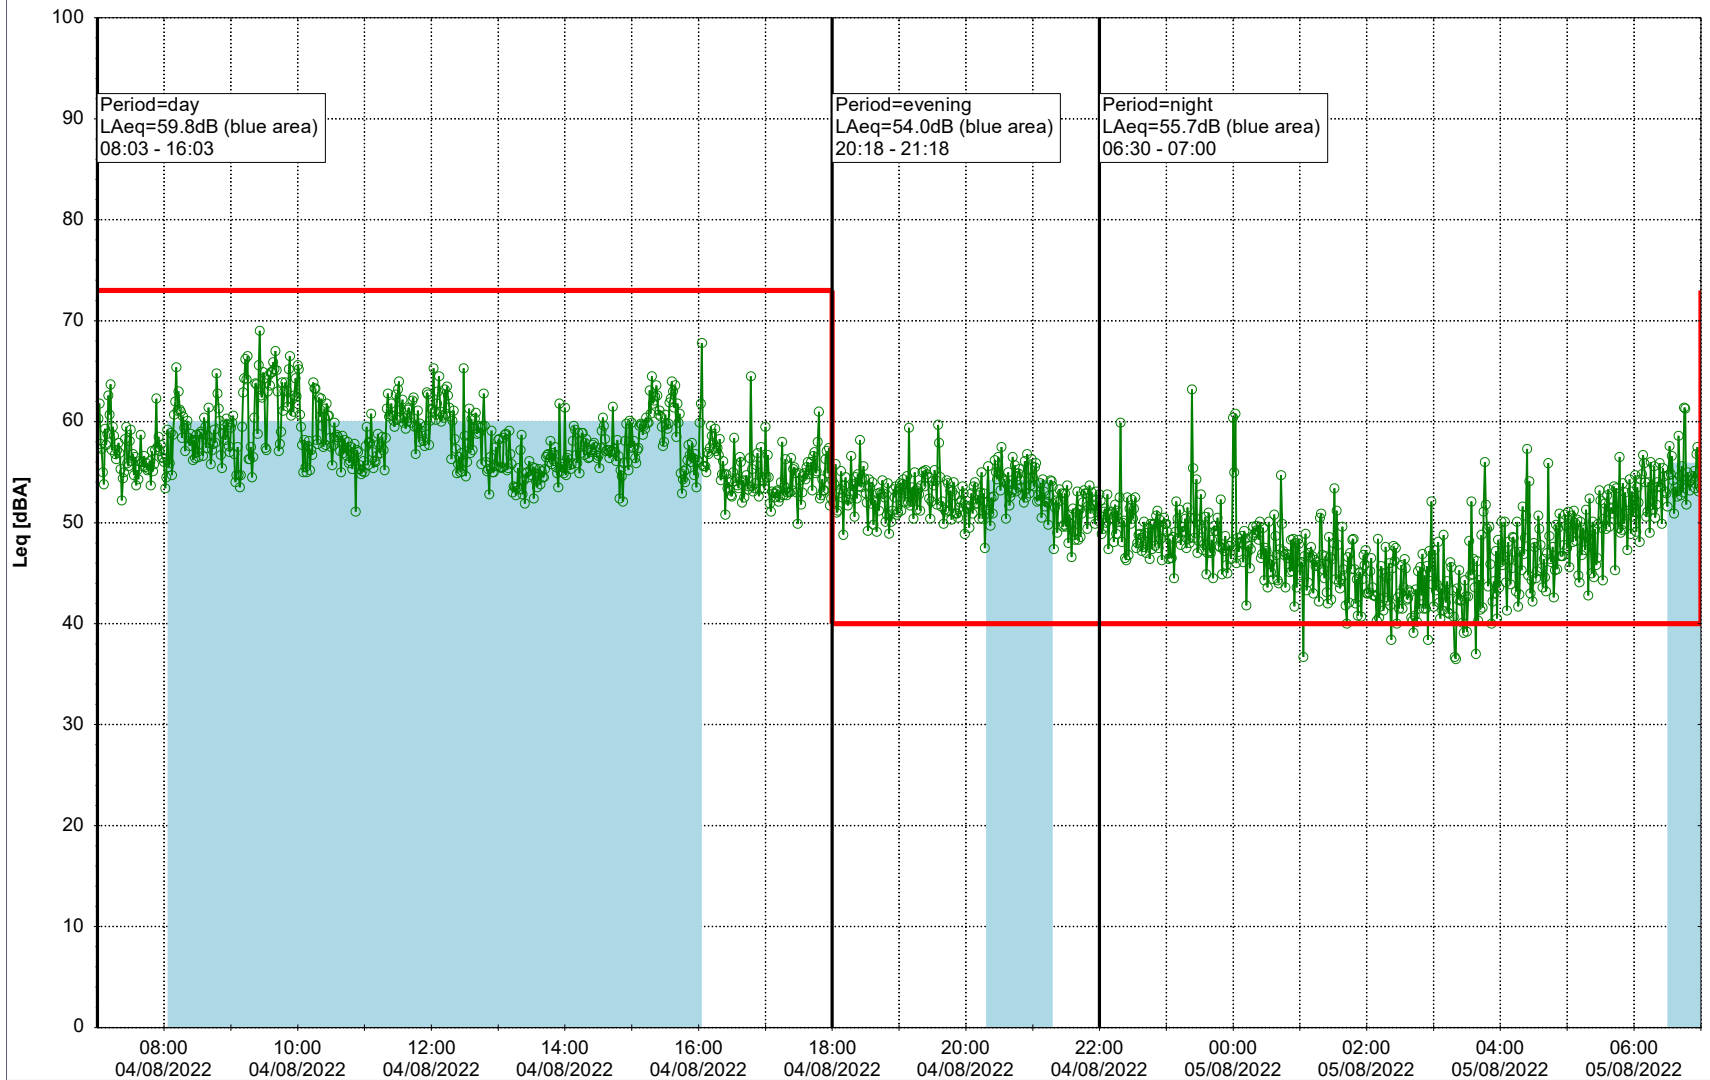

Remarks

...

Noise Time Related Diagram

03/08/2022
04/08/2022

○○○ HOL_NS01

Project: Kronos Sydhavnen
Construction: Havneholmen
Location: N-V

Plan View

Remarks

...

Noise Time Related Diagram

04/08/2022
05/08/2022

○ ○ ○ ○ HOL_NS01

Project: Kronos Sydhavnen
Construction: Havneholmen
Location: N-V

Plan View

Remarks

...

Noise Time Related Diagram

05/08/2022
06/08/2022

○ ○ ○ ○ HOL_NS01

Project: Kronos Sydhavnen
Construction: Havneholmen
Location: N-V

Plan View

Remarks

...

Noise Time Related Diagram