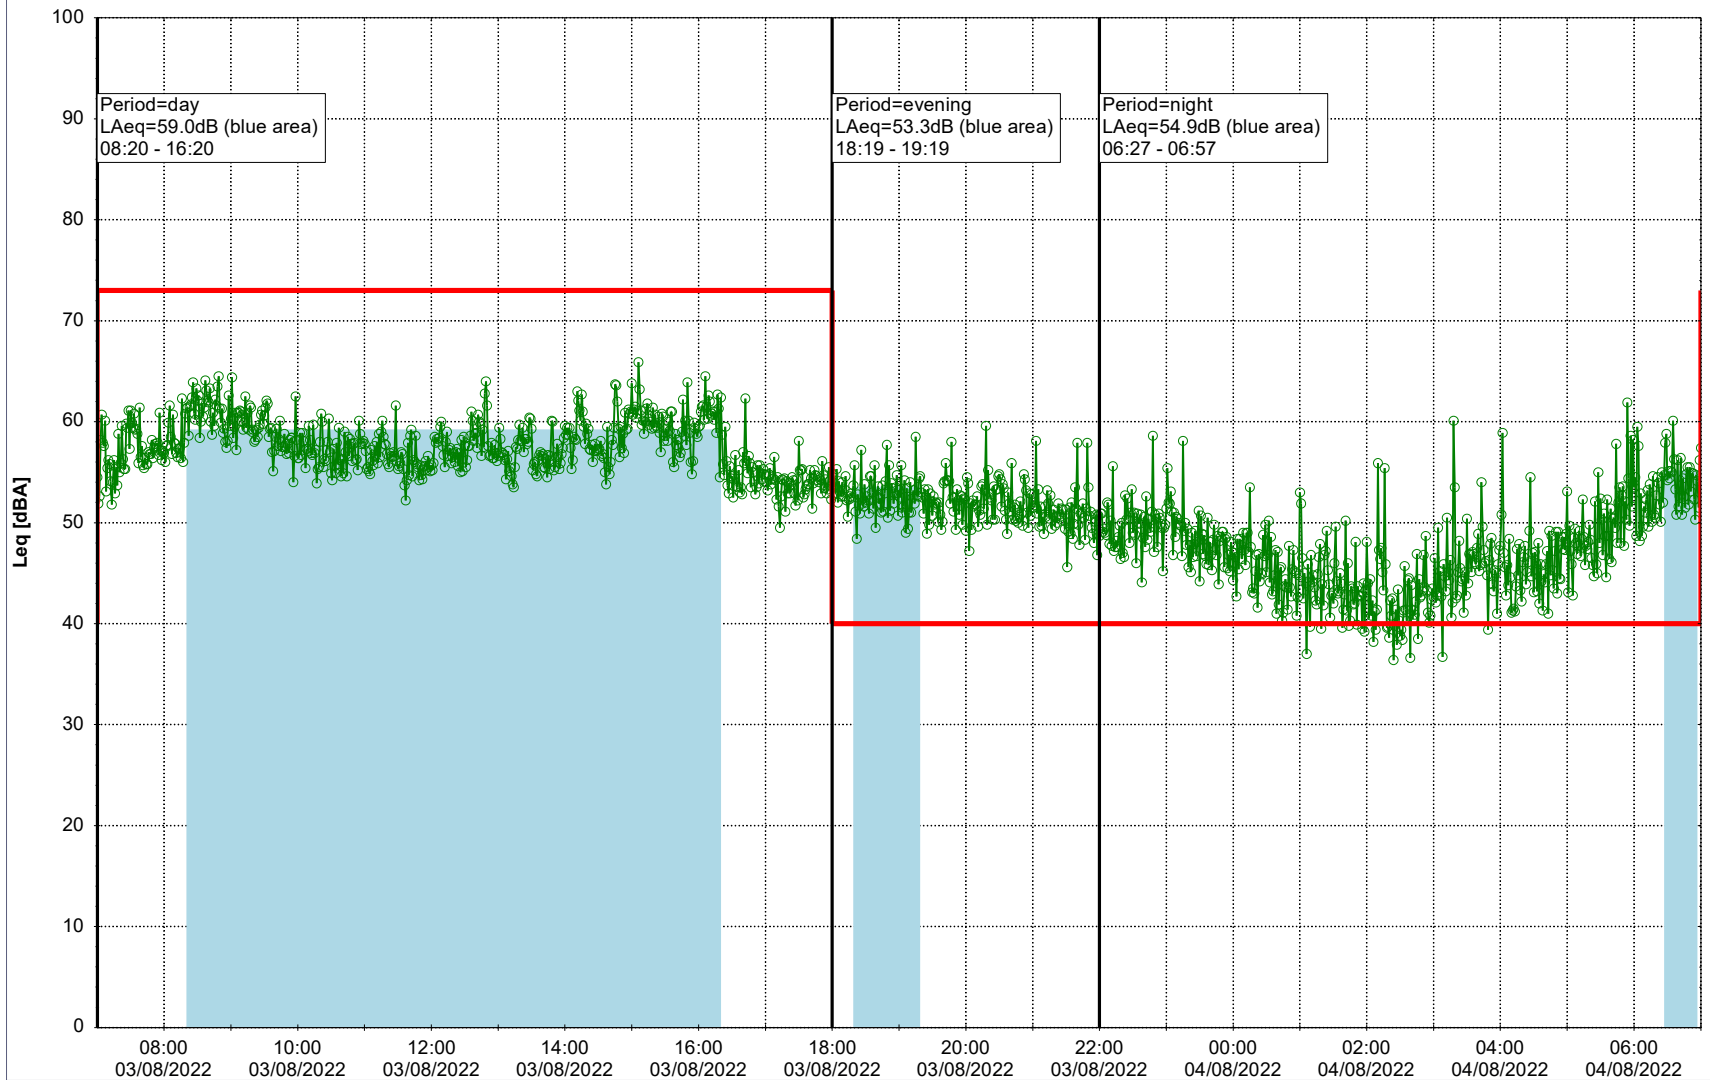

Plan View

Remarks

...

Noise Time Related Diagram

02/08/2022
03/08/2022

○ ○ ○ ○ HOL_NS01

Project: Kronos Sydhavnen
Construction: Havneholmen
Location: N-V

Plan View

Remarks

...

Noise Time Related Diagram

03/08/2022
04/08/2022

○○○ HOL_NS01

Project: Kronos Sydhavnen
Construction: Havneholmen
Location: N-V

Plan View

Remarks

...

Noise Time Related Diagram

04/08/2022
05/08/2022

○ ○ ○ ○ HOL_NS01

Project: Kronos Sydhavnen
Construction: Havneholmen
Location: N-V

Plan View

Remarks

...

Noise Time Related Diagram

05/08/2022
06/08/2022

○ ○ ○ ○ HOL_NS01

Project: Kronos Sydhavnen
Construction: Havneholmen
Location: N-V

Plan View

Remarks

...

Noise Time Related Diagram