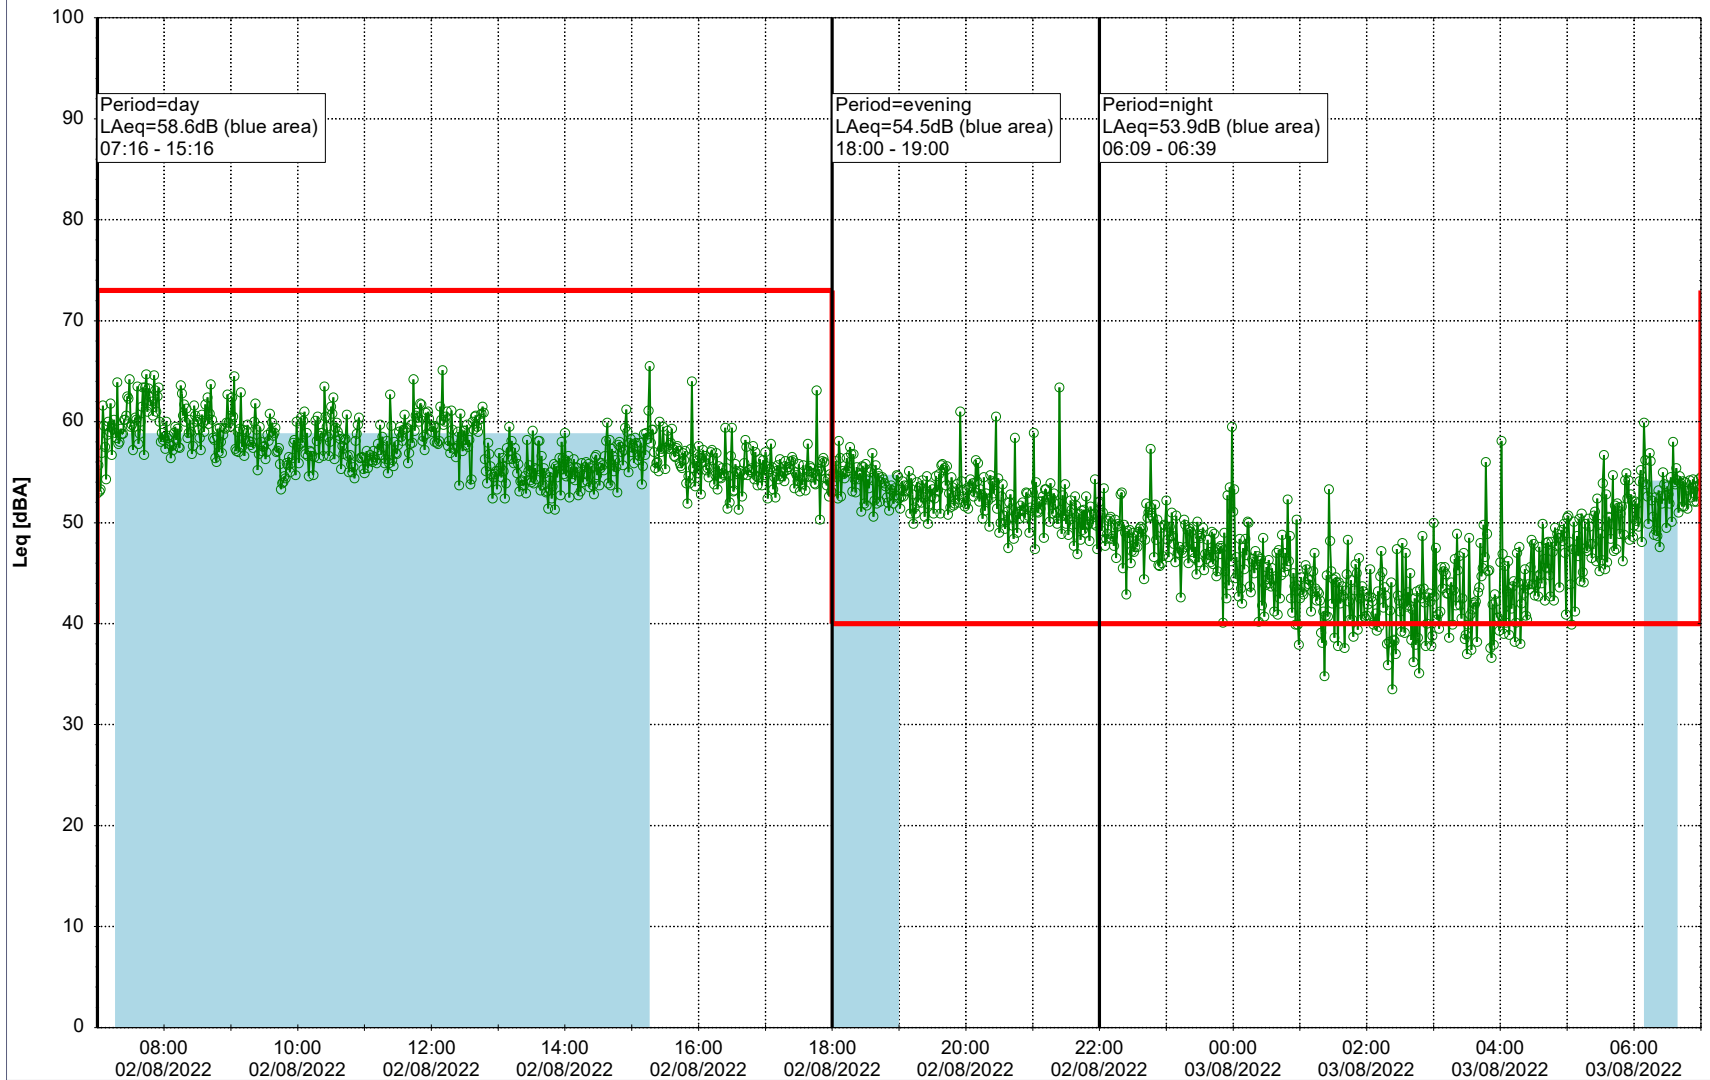

Plan View

Remarks

...

Noise Time Related Diagram

02/08/2022
03/08/2022

○ ○ ○ ○ HOL_NS01

Project: Kronos Sydhavnen
Construction: Havneholmen
Location: N-V

Plan View

Remarks

...

Noise Time Related Diagram

03/08/2022
04/08/2022

○○○ HOL_NS01

Project: Kronos Sydhavnen
Construction: Havneholmen
Location: N-V

Plan View

Remarks