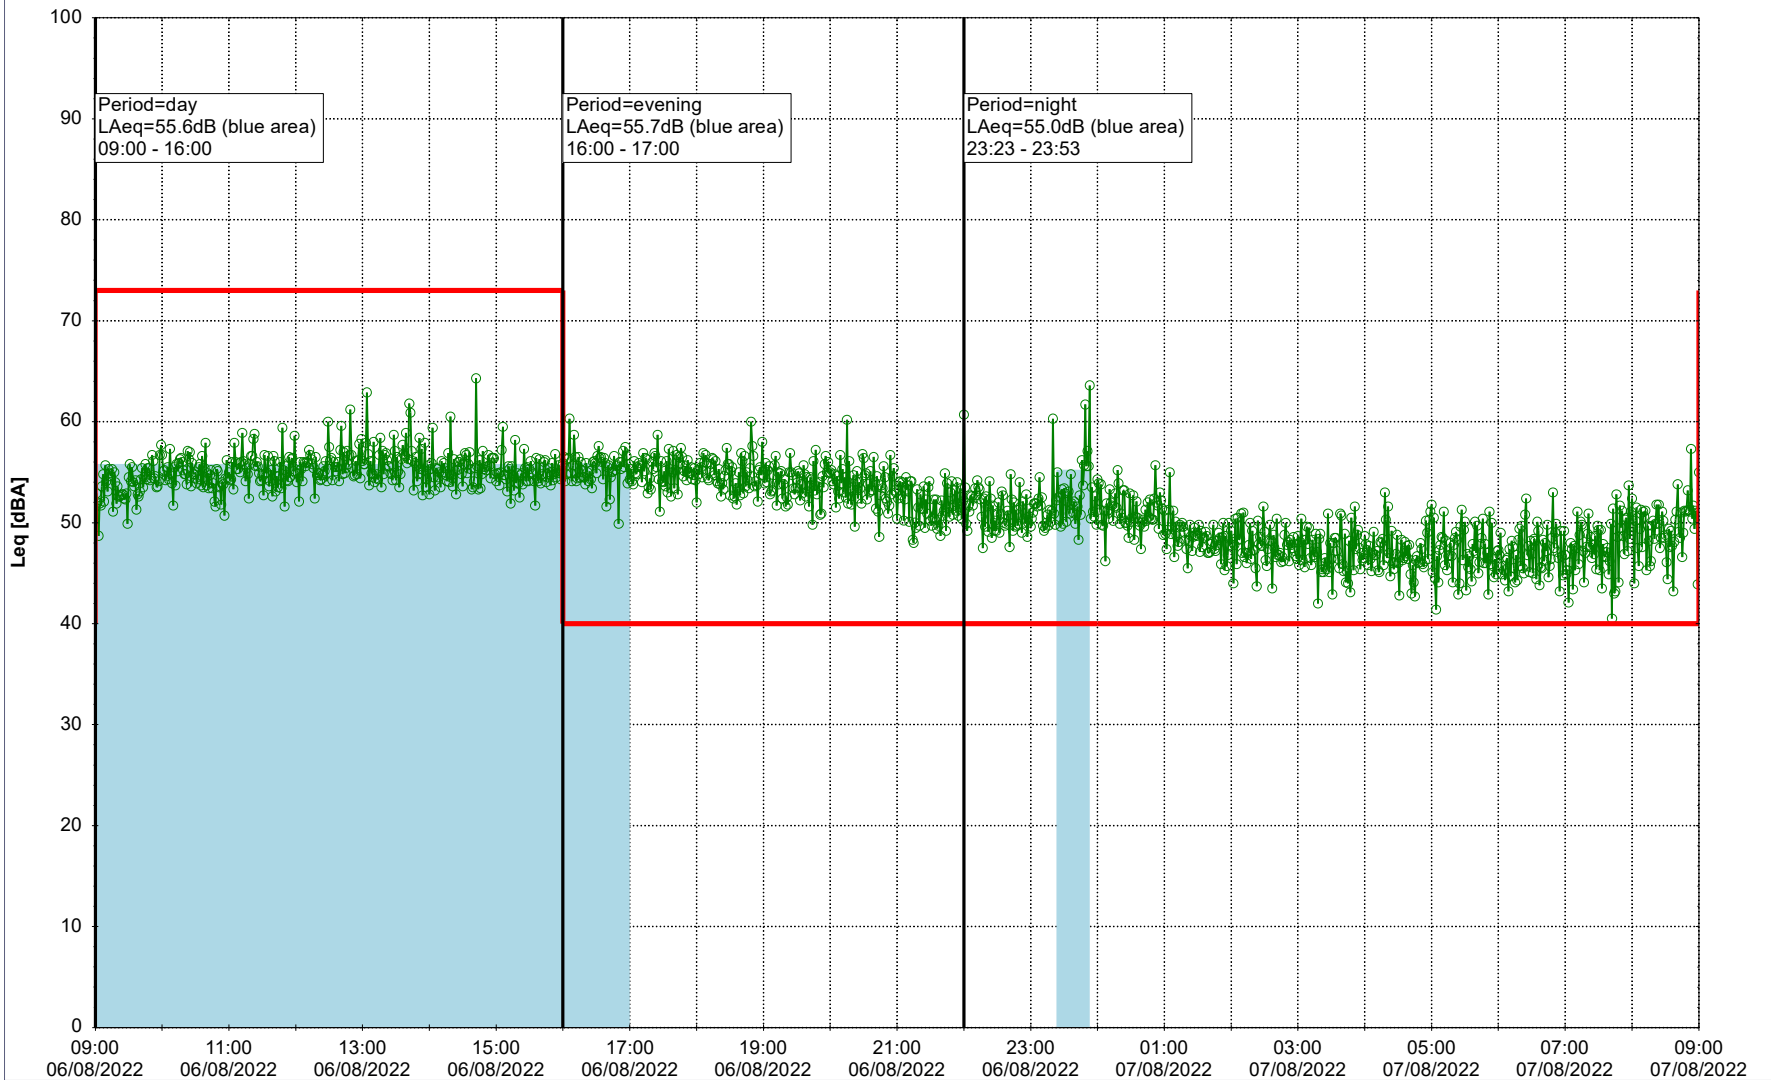

Noise Time Related Diagram

05/08/2022
06/08/2022

○ ○ ○ ○ HOL_NS01

Project: Kronos Sydhavnen
Construction: Havneholmen
Location: N-V

Plan View

Remarks

...

Noise Time Related Diagram

06/08/2022
07/08/2022

○ ○ ○ ○ HOL_NS01

Project: Kronos Sydhavnen
Construction: Havneholmen
Location: N-V

Plan View

Remarks

...

Noise Time Related Diagram

07/08/2022
08/08/2022