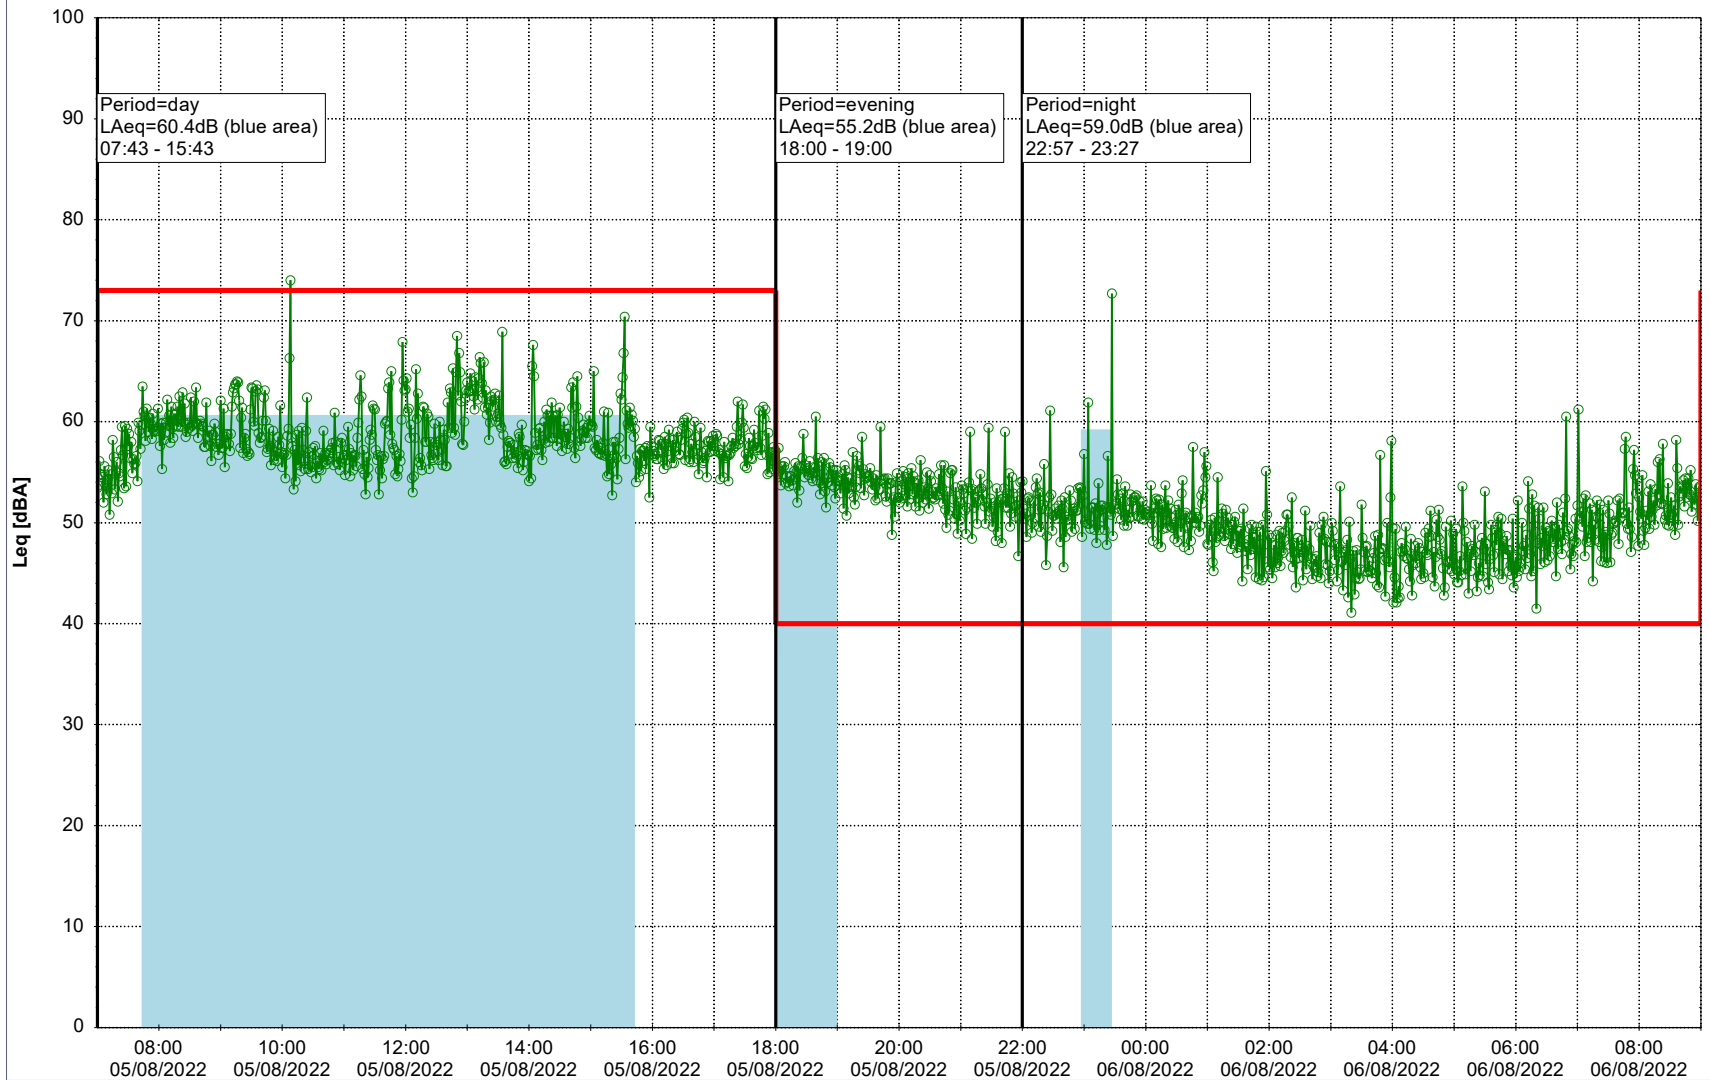

...

Noise Time Related Diagram

04/08/2022
05/08/2022

○ ○ ○ ○ HOL_NS01

Project: Kronos Sydhavnen
Construction: Havneholmen
Location: N-V

Plan View

Remarks

...

Noise Time Related Diagram

05/08/2022
06/08/2022

○ ○ ○ ○ HOL_NS01

Project: Kronos Sydhavnen
Construction: Havneholmen
Location: N-V

Plan View

Remarks

...

Noise Time Related Diagram