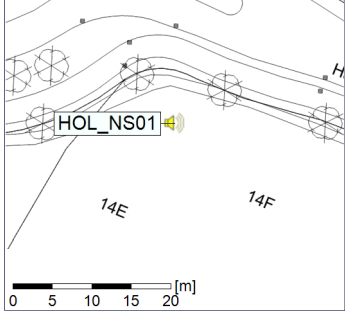

Project: Kronos Sydhavnen
Construction: Havneholmen
Location: N-V

Plan View