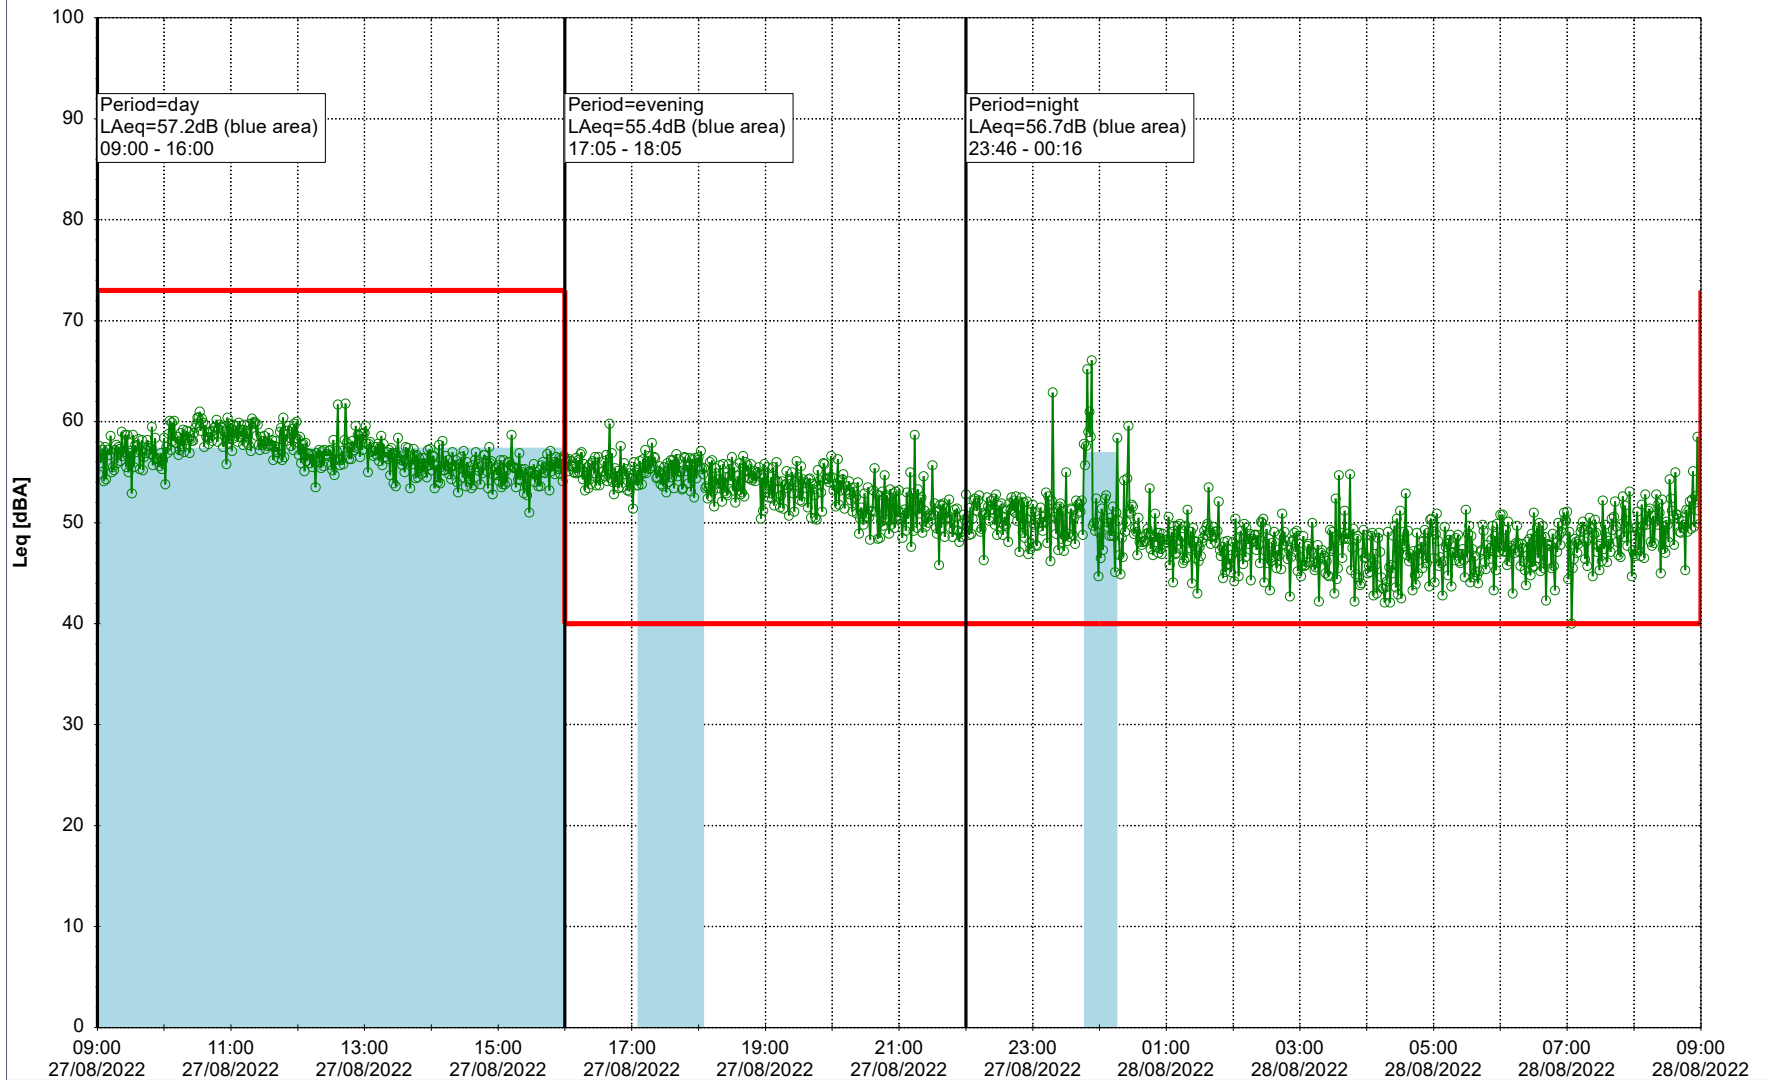

Noise Time Related Diagram

26/08/2022
27/08/2022

○ ○ ○ ○ HOL_NS01

Project: Kronos Sydhavnen
Construction: Havneholmen
Location: N-V

Plan View

Remarks

...

Noise Time Related Diagram

27/08/2022
28/08/2022

○○○○ HOL_NS01

Project: Kronos Sydhavnen
Construction: Havneholmen
Location: N-V

Plan View

Remarks

...

Noise Time Related Diagram

28/08/2022
29/08/2022