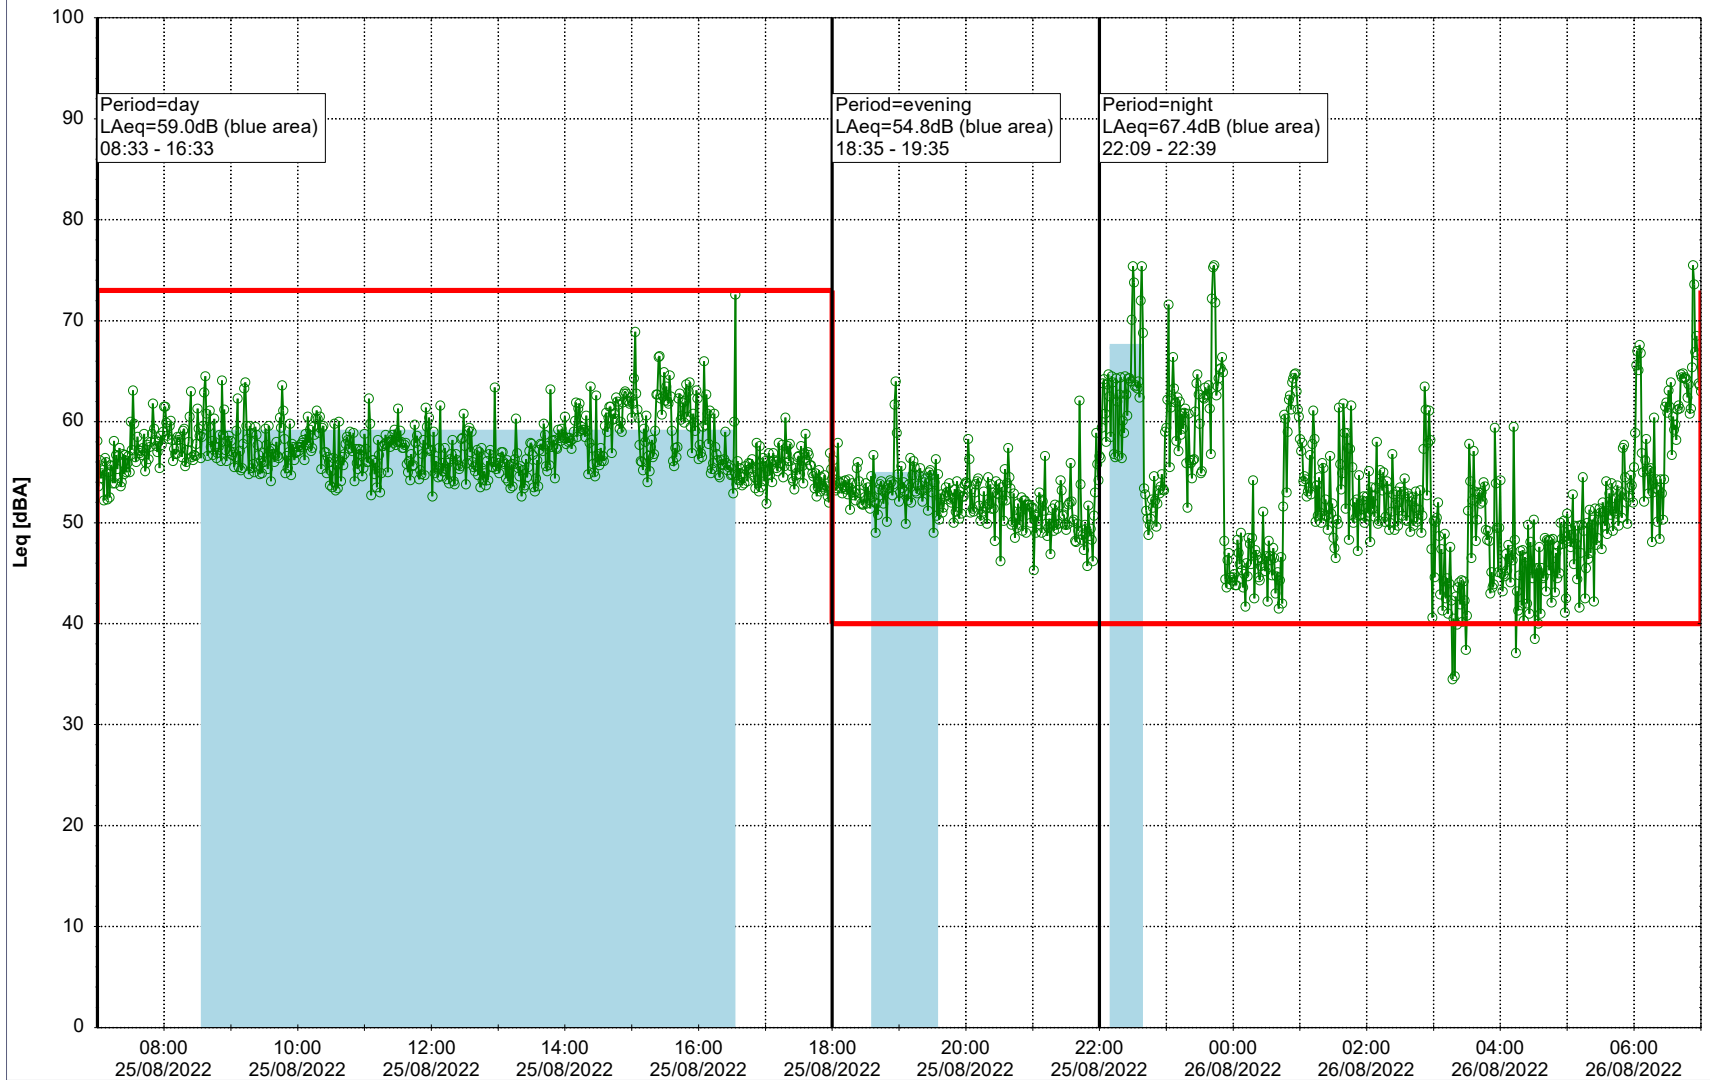

Remarks

...

Noise Time Related Diagram

24/08/2022
25/08/2022

○ ○ ○ ○ HOL_NS01

Project: Kronos Sydhavnen
Construction: Havneholmen
Location: N-V

Plan View

Remarks

...

Noise Time Related Diagram

25/08/2022
26/08/2022

○ ○ ○ ○ HOL_NS01

Project: Kronos Sydhavnen
Construction: Havneholmen
Location: N-V

Plan View

Remarks

...

Noise Time Related Diagram

26/08/2022
27/08/2022

○ ○ ○ ○ HOL_NS01

Project: Kronos Sydhavnen
Construction: Havneholmen
Location: N-V

Plan View

Remarks

...

Noise Time Related Diagram