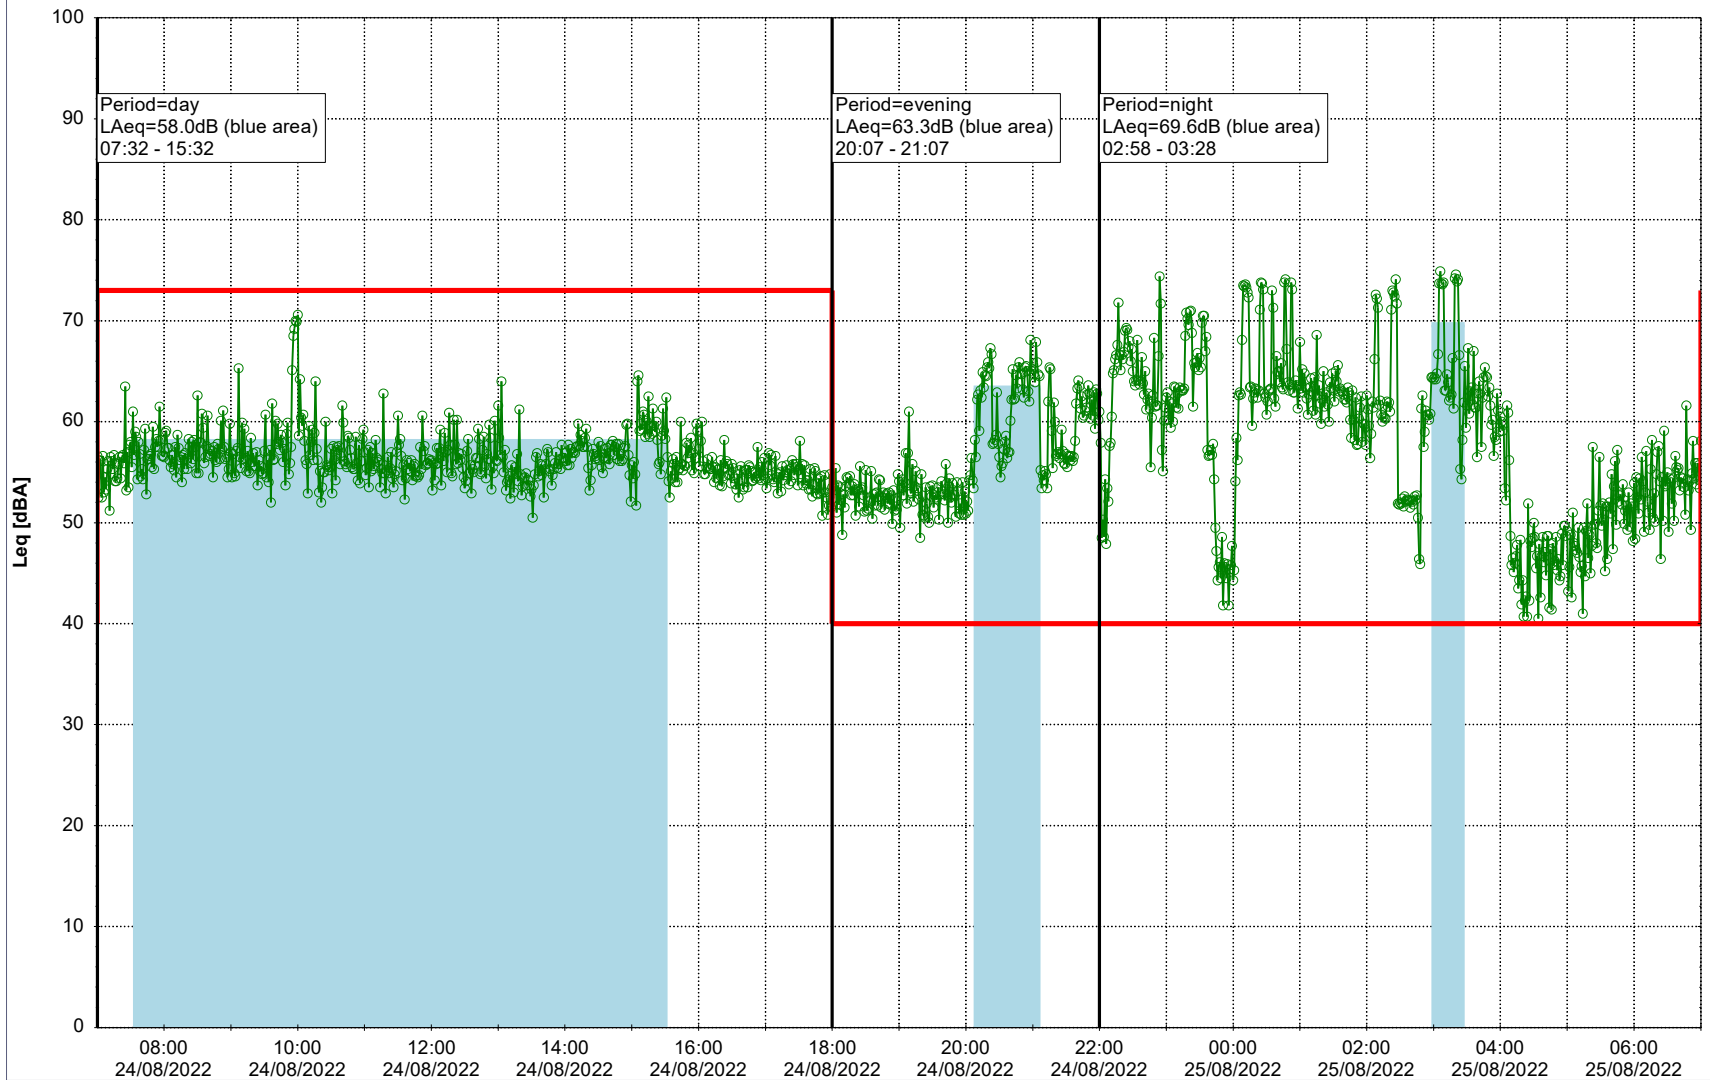

Plan View

Remarks

...

Noise Time Related Diagram

23/08/2022
24/08/2022

○ ○ ○ ○ HOL_NS01

Project: Kronos Sydhavnen
Construction: Havneholmen
Location: N-V

Plan View

Remarks

...

Noise Time Related Diagram

24/08/2022
25/08/2022

○ ○ ○ ○ HOL_NS01

Project: Kronos Sydhavnen
Construction: Havneholmen
Location: N-V

Plan View

Remarks

...

Noise Time Related Diagram

25/08/2022
26/08/2022

○ ○ ○ ○ HOL_NS01

Project: Kronos Sydhavnen
Construction: Havneholmen
Location: N-V

Plan View

Remarks

...

Noise Time Related Diagram

26/08/2022
27/08/2022

○ ○ ○ ○ HOL_NS01

Project: Kronos Sydhavnen
Construction: Havneholmen
Location: N-V

Plan View

Remarks

...

Noise Time Related Diagram