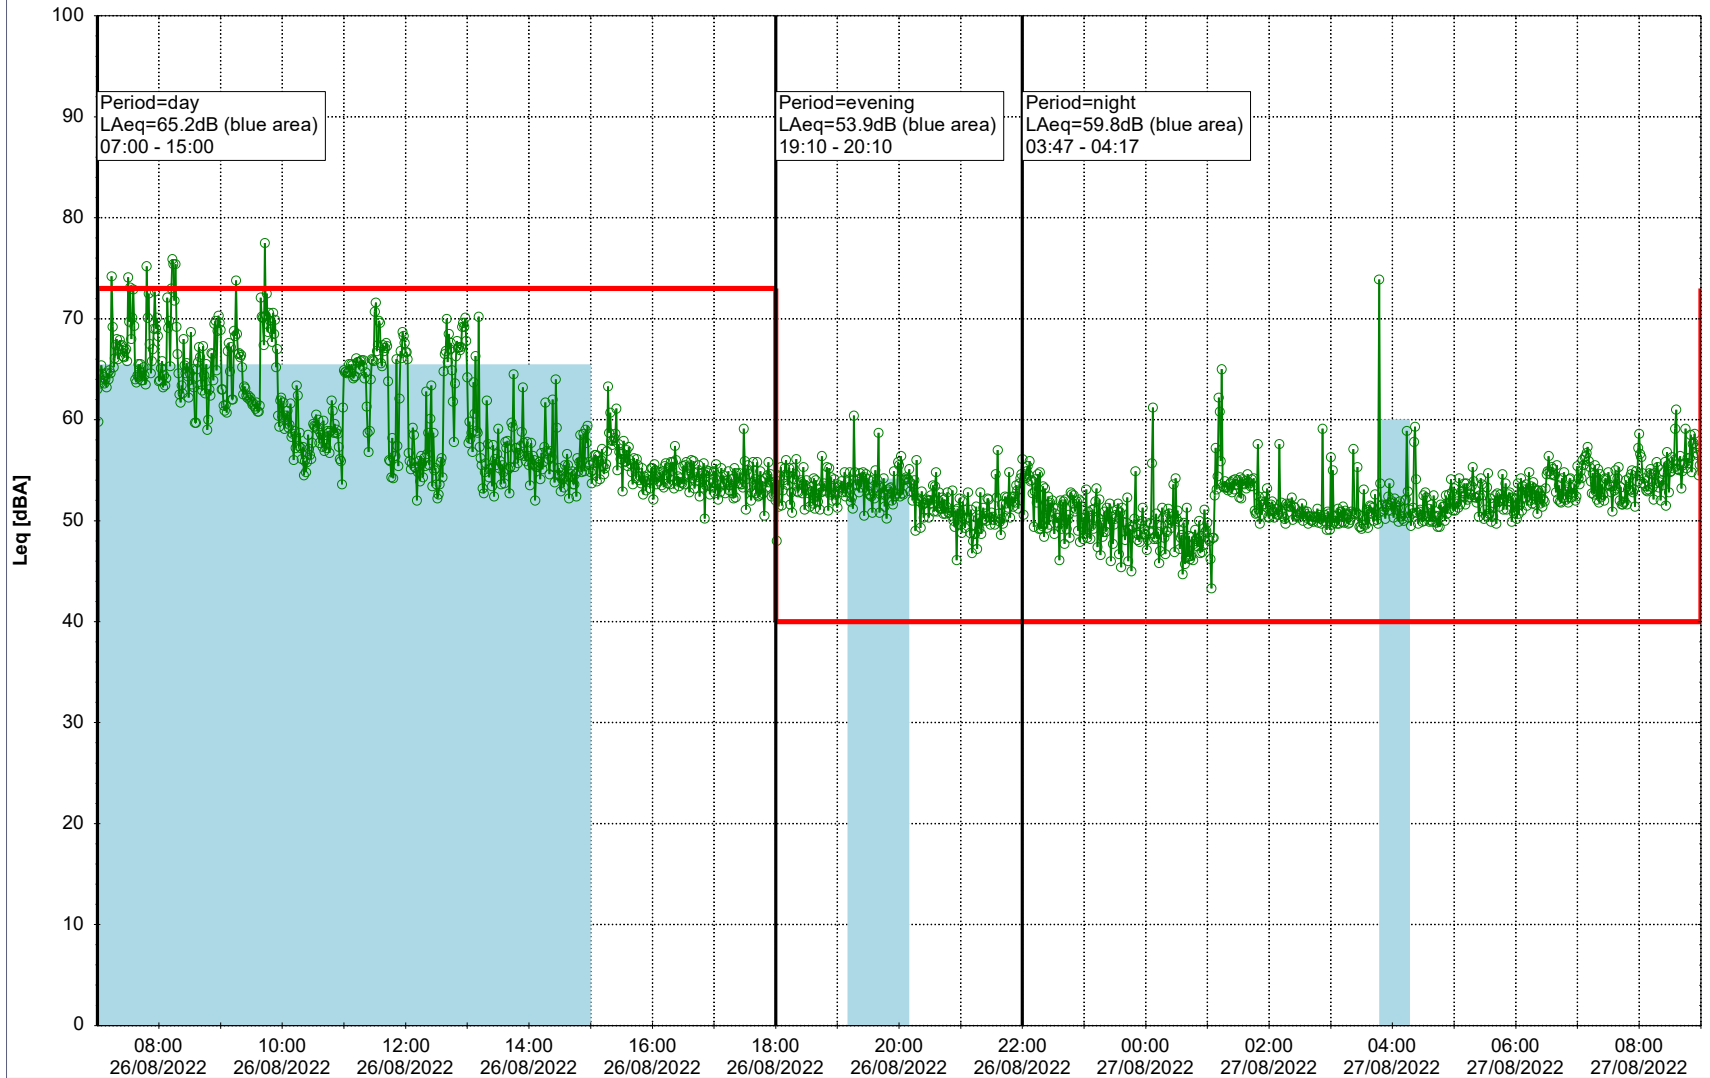

...

Noise Time Related Diagram

25/08/2022
26/08/2022

○ ○ ○ ○ HOL_NS01

Project: Kronos Sydhavnen
Construction: Havneholmen
Location: N-V

Plan View

Remarks

...

Noise Time Related Diagram

26/08/2022
27/08/2022

○ ○ ○ ○ HOL_NS01

Project: Kronos Sydhavnen
Construction: Havneholmen
Location: N-V

Plan View

Remarks

...

Noise Time Related Diagram