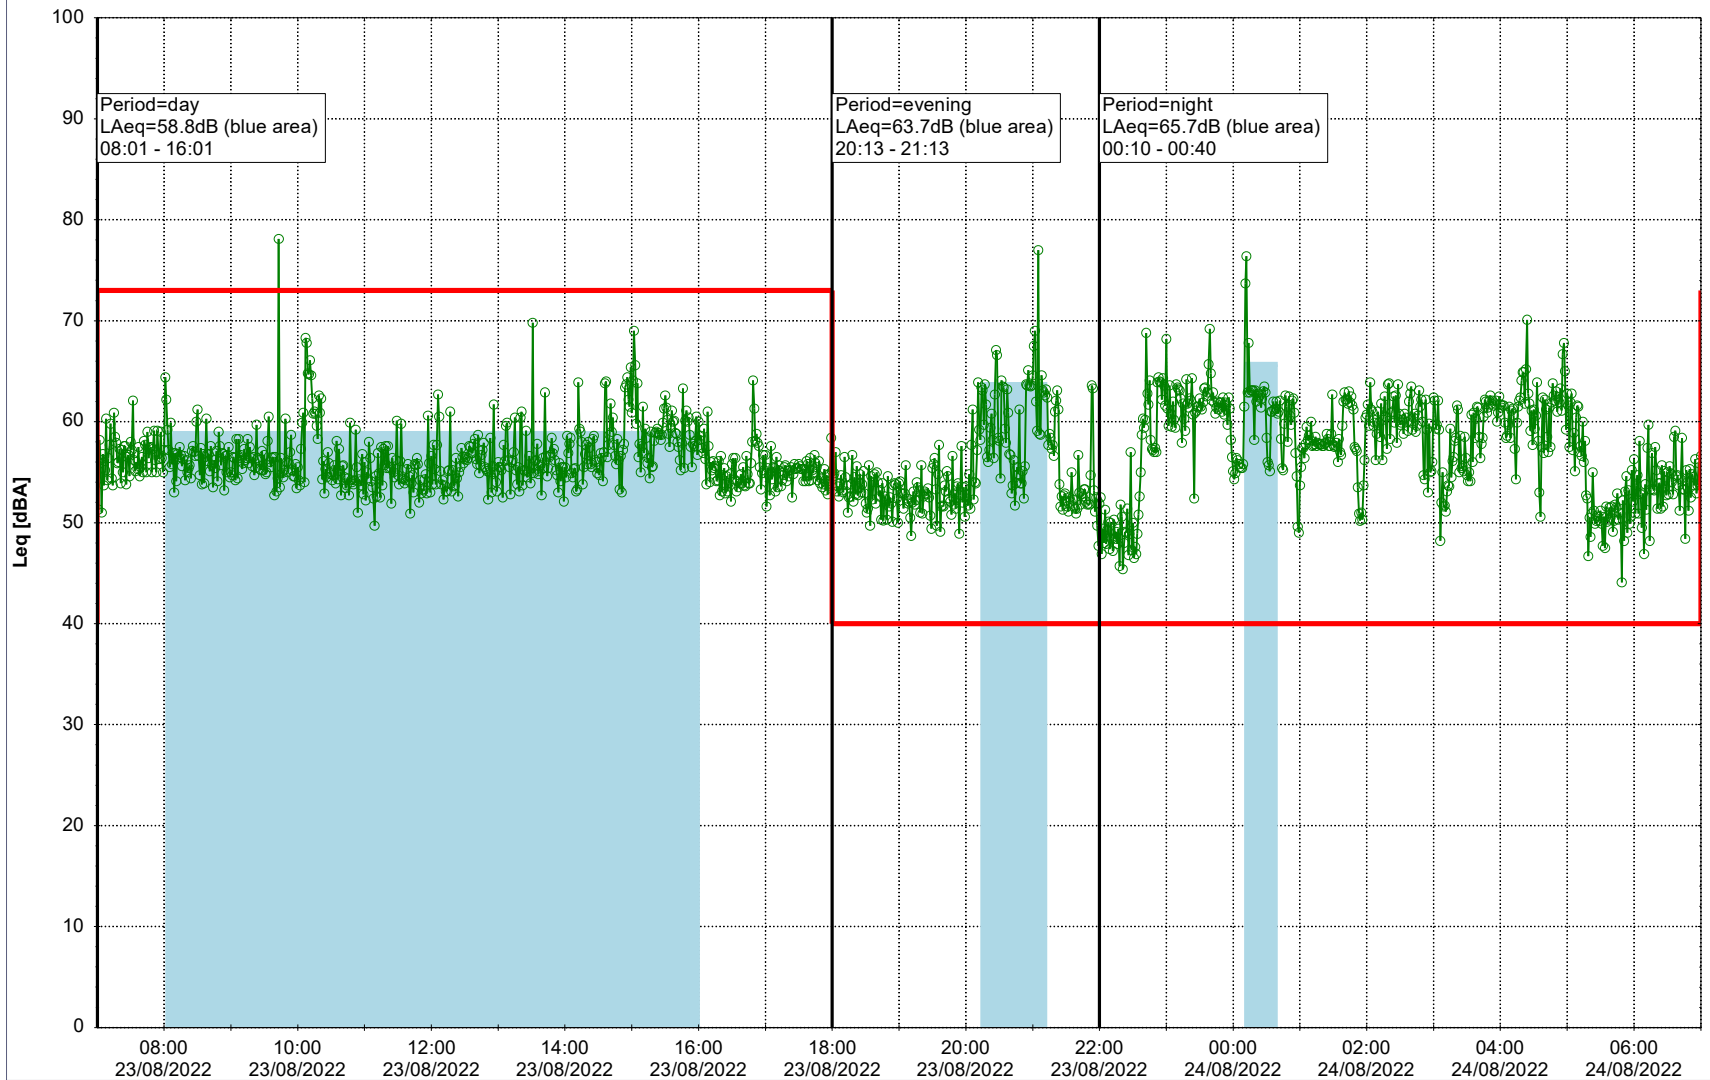

Plan View

Remarks

...

Noise Time Related Diagram

23/08/2022
24/08/2022

○ ○ ○ ○ HOL_NS01

Project: Kronos Sydhavnen
Construction: Havneholmen
Location: N-V

Plan View

Remarks

...

Noise Time Related Diagram

24/08/2022
25/08/2022

○ ○ ○ ○ HOL_NS01

Project: Kronos Sydhavnen
Construction: Havneholmen
Location: N-V

Plan View

Remarks

...

Noise Time Related Diagram

25/08/2022
26/08/2022

○ ○ ○ ○ HOL_NS01

Project: Kronos Sydhavnen
Construction: Havneholmen
Location: N-V

Plan View

Remarks

...

Noise Time Related Diagram

26/08/2022
27/08/2022

○ ○ ○ ○ HOL_NS01

Project: Kronos Sydhavnen
Construction: Havneholmen
Location: N-V

Plan View

Remarks

...

Noise Time Related Diagram