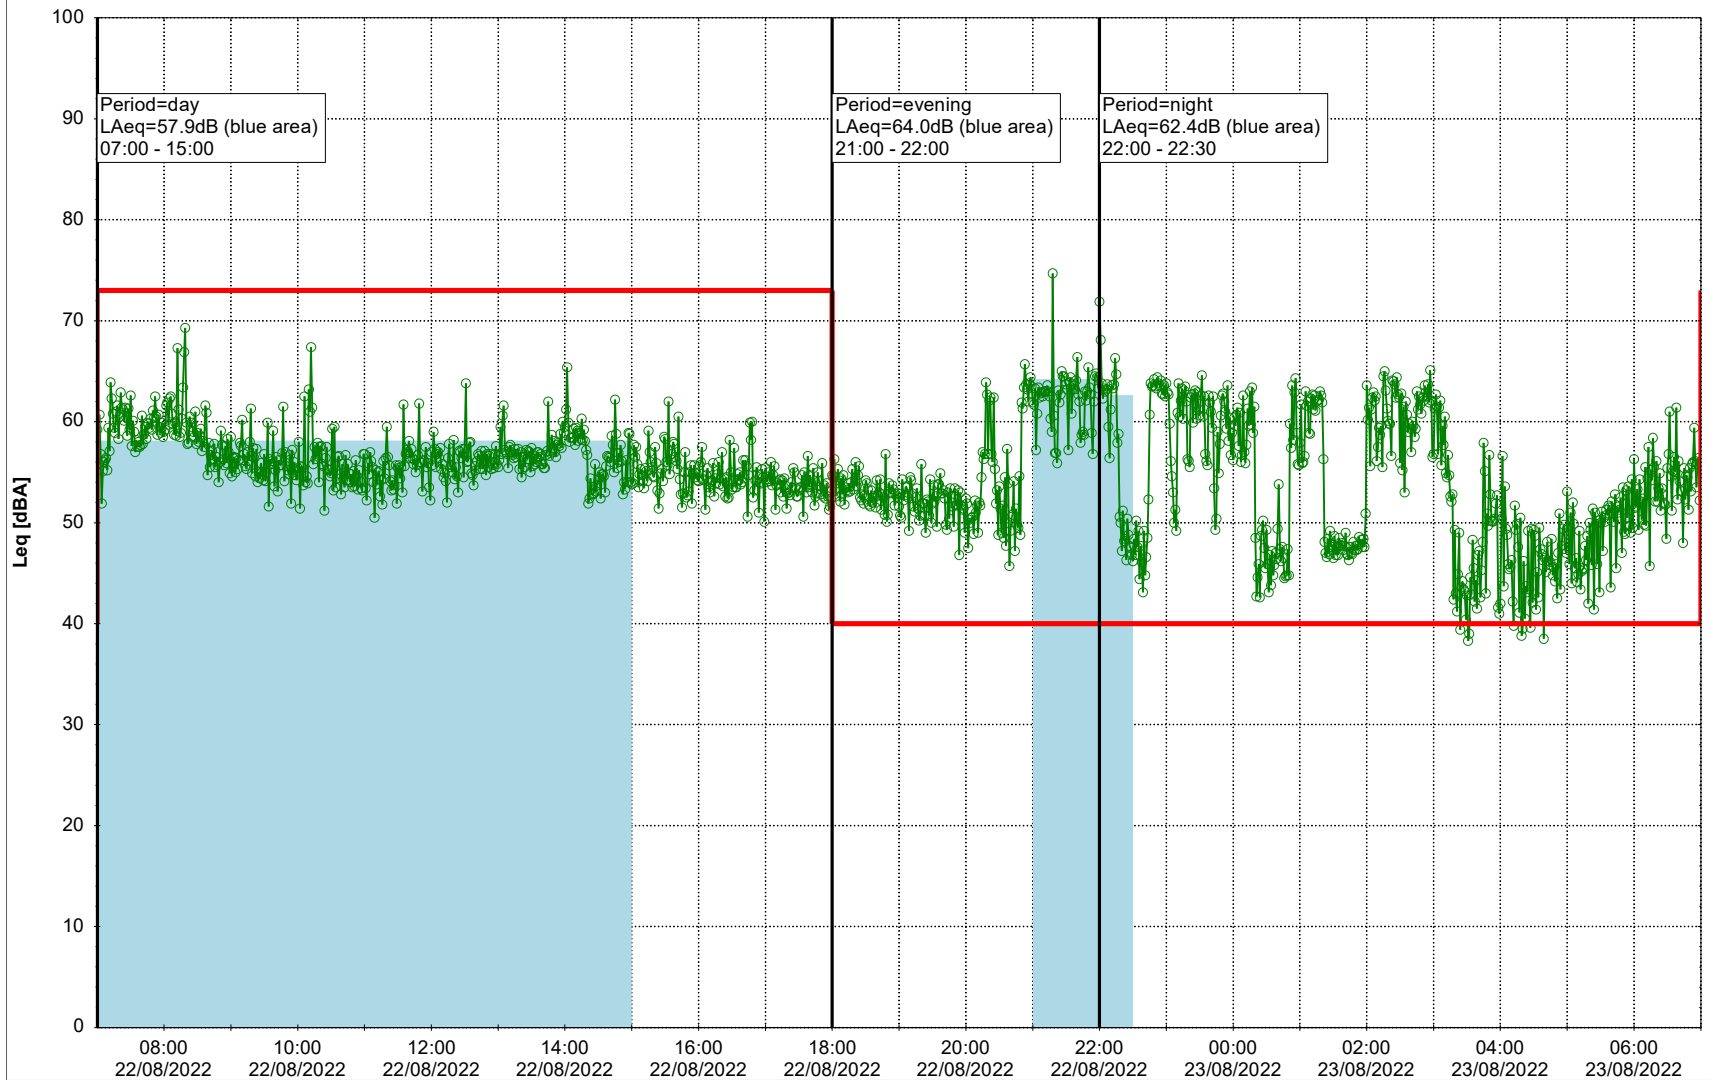

Project: Kronos Sydhavnen
Construction: Havneholmen
Location: N-V

Plan View

Remarks

...

Noise Time Related Diagram

22/08/2022
23/08/2022

○ ○ ○ ○ HOL_NS01

Project: Kronos Sydhavnen
Construction: Havneholmen
Location: N-V

Plan View

Remarks

...

Noise Time Related Diagram

23/08/2022
24/08/2022

○ ○ ○ ○ HOL_NS01

Project: Kronos Sydhavnen
Construction: Havneholmen
Location: N-V

Plan View

Remarks

...

Noise Time Related Diagram

24/08/2022
25/08/2022

○ ○ ○ ○ HOL_NS01

Project: Kronos Sydhavnen
Construction: Havneholmen
Location: N-V

Plan View

Remarks

Noise Time Related Diagram

26/08/2022
27/08/2022

○ ○ ○ ○ HOL_NS01

Project: Kronos Sydhavnen
Construction: Havneholmen
Location: N-V

Plan View

Remarks

...

Noise Time Related Diagram