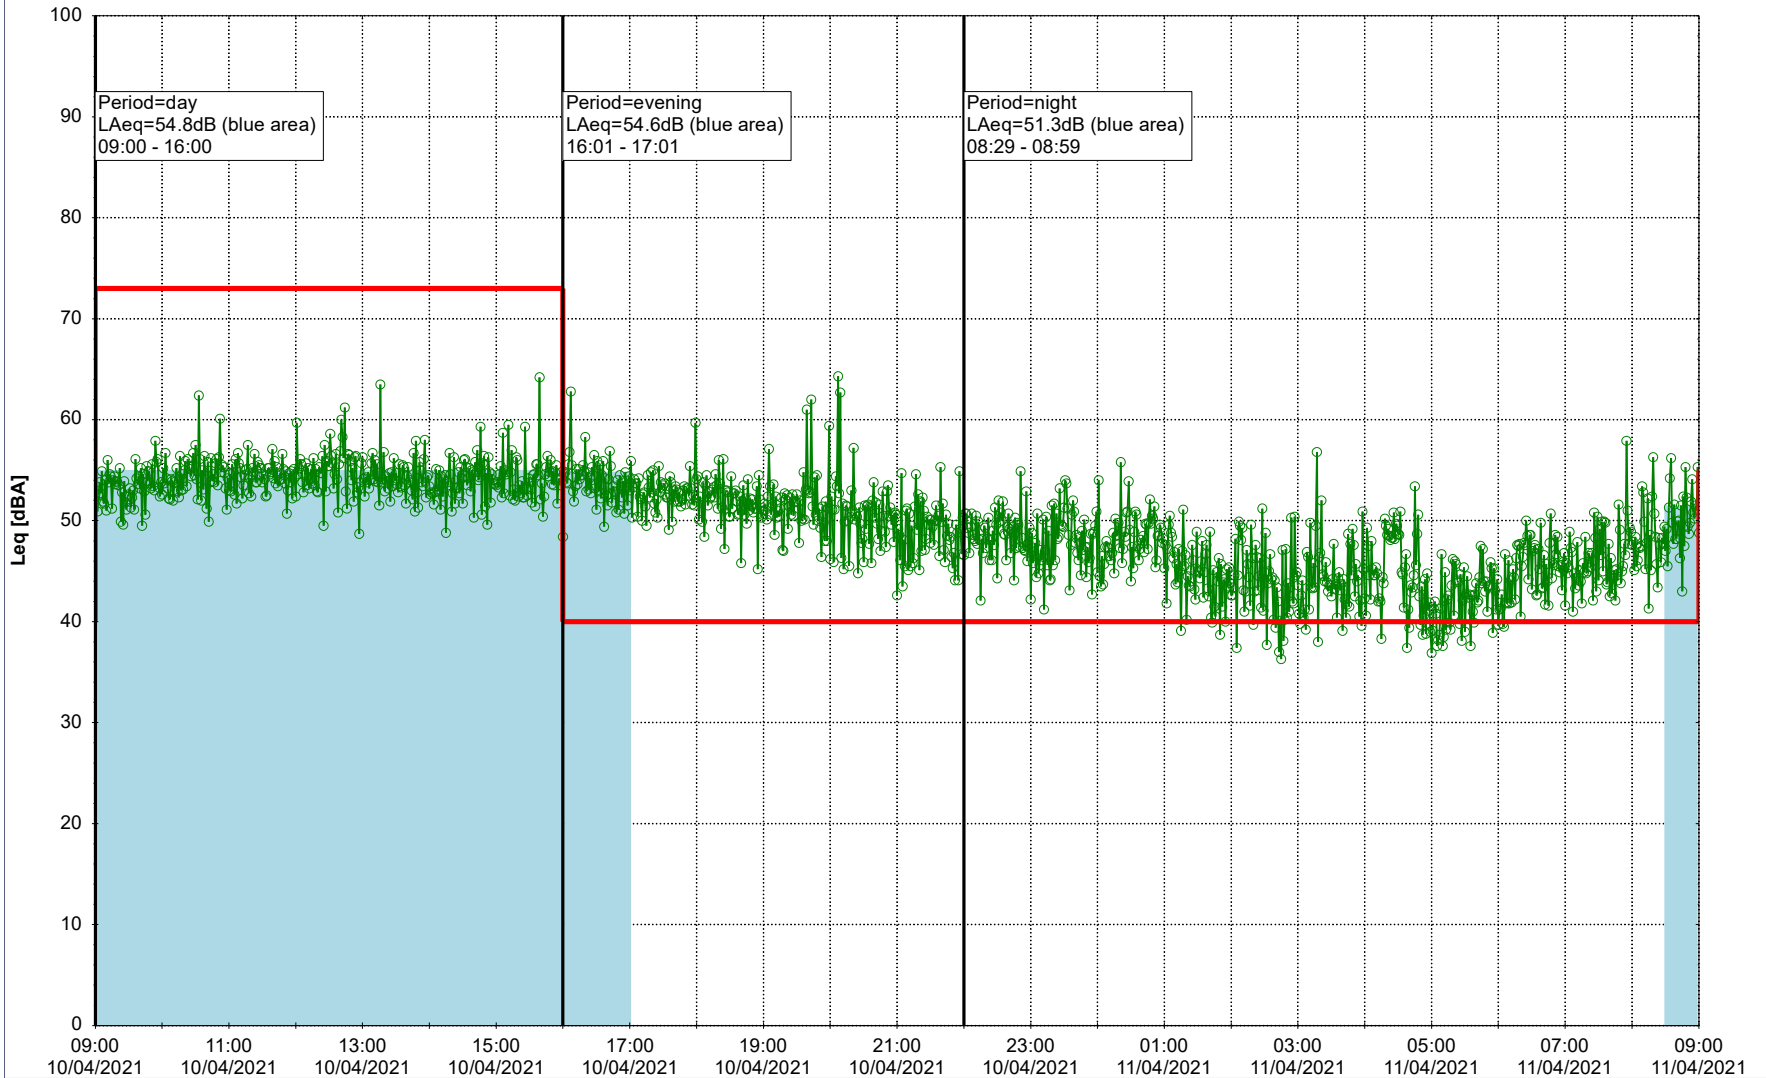

Noise Time Related Diagram

10/04/2021
11/04/2021

○ ○ ○ ○ HOL_NS01