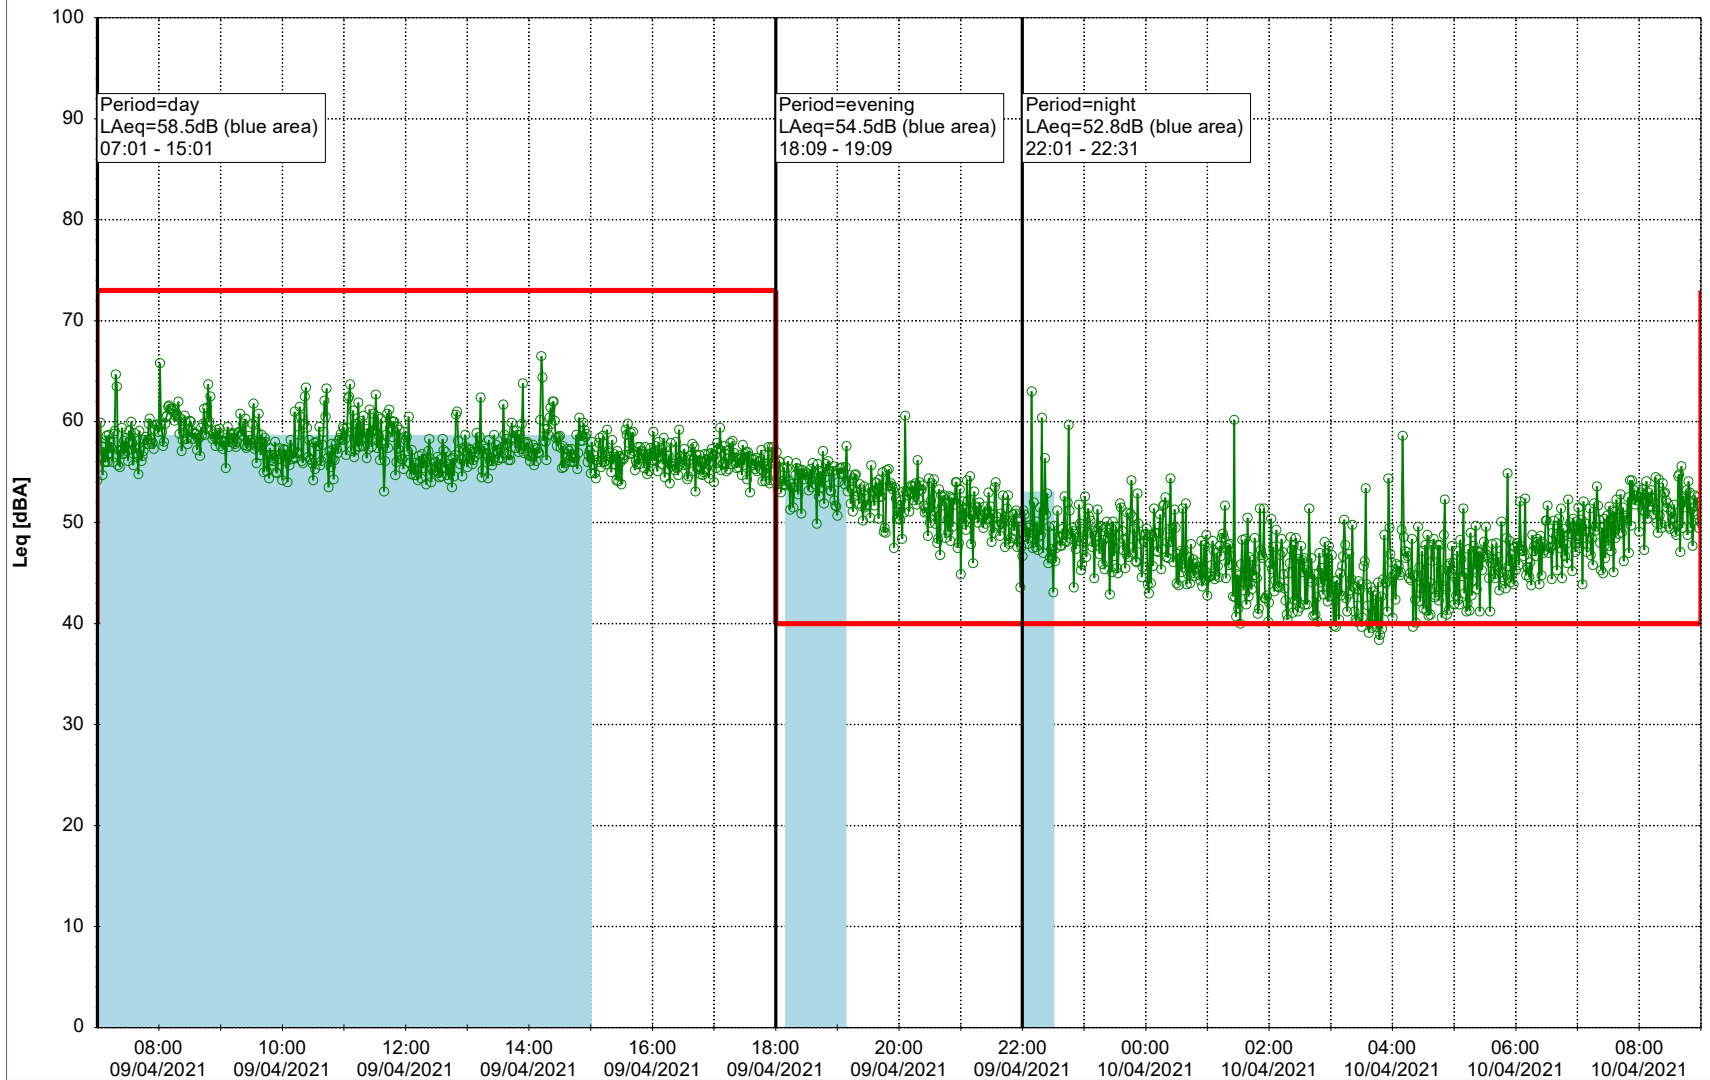

Noise Time Related Diagram

09/04/2021
10/04/2021

○ ○ ○ ○ HOL_NS01