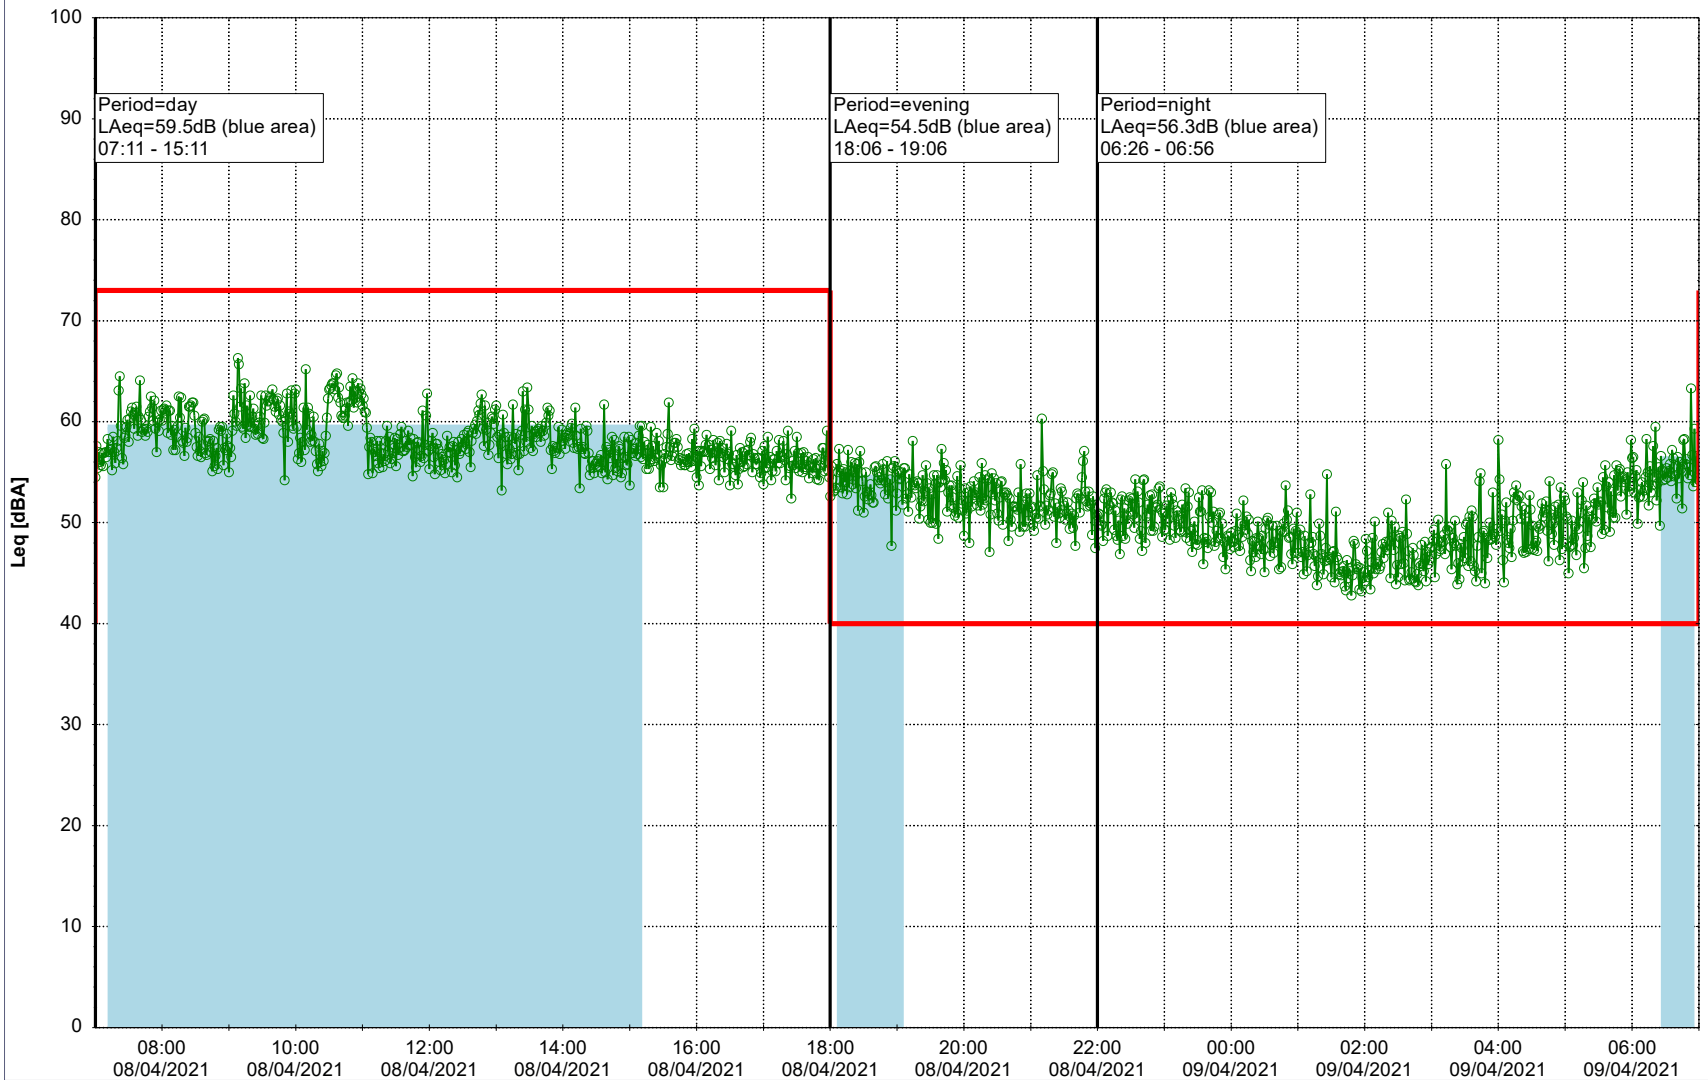

Noise Time Related Diagram

08/04/2021
09/04/2021

○ ○ ○ ○ HOL_NS01