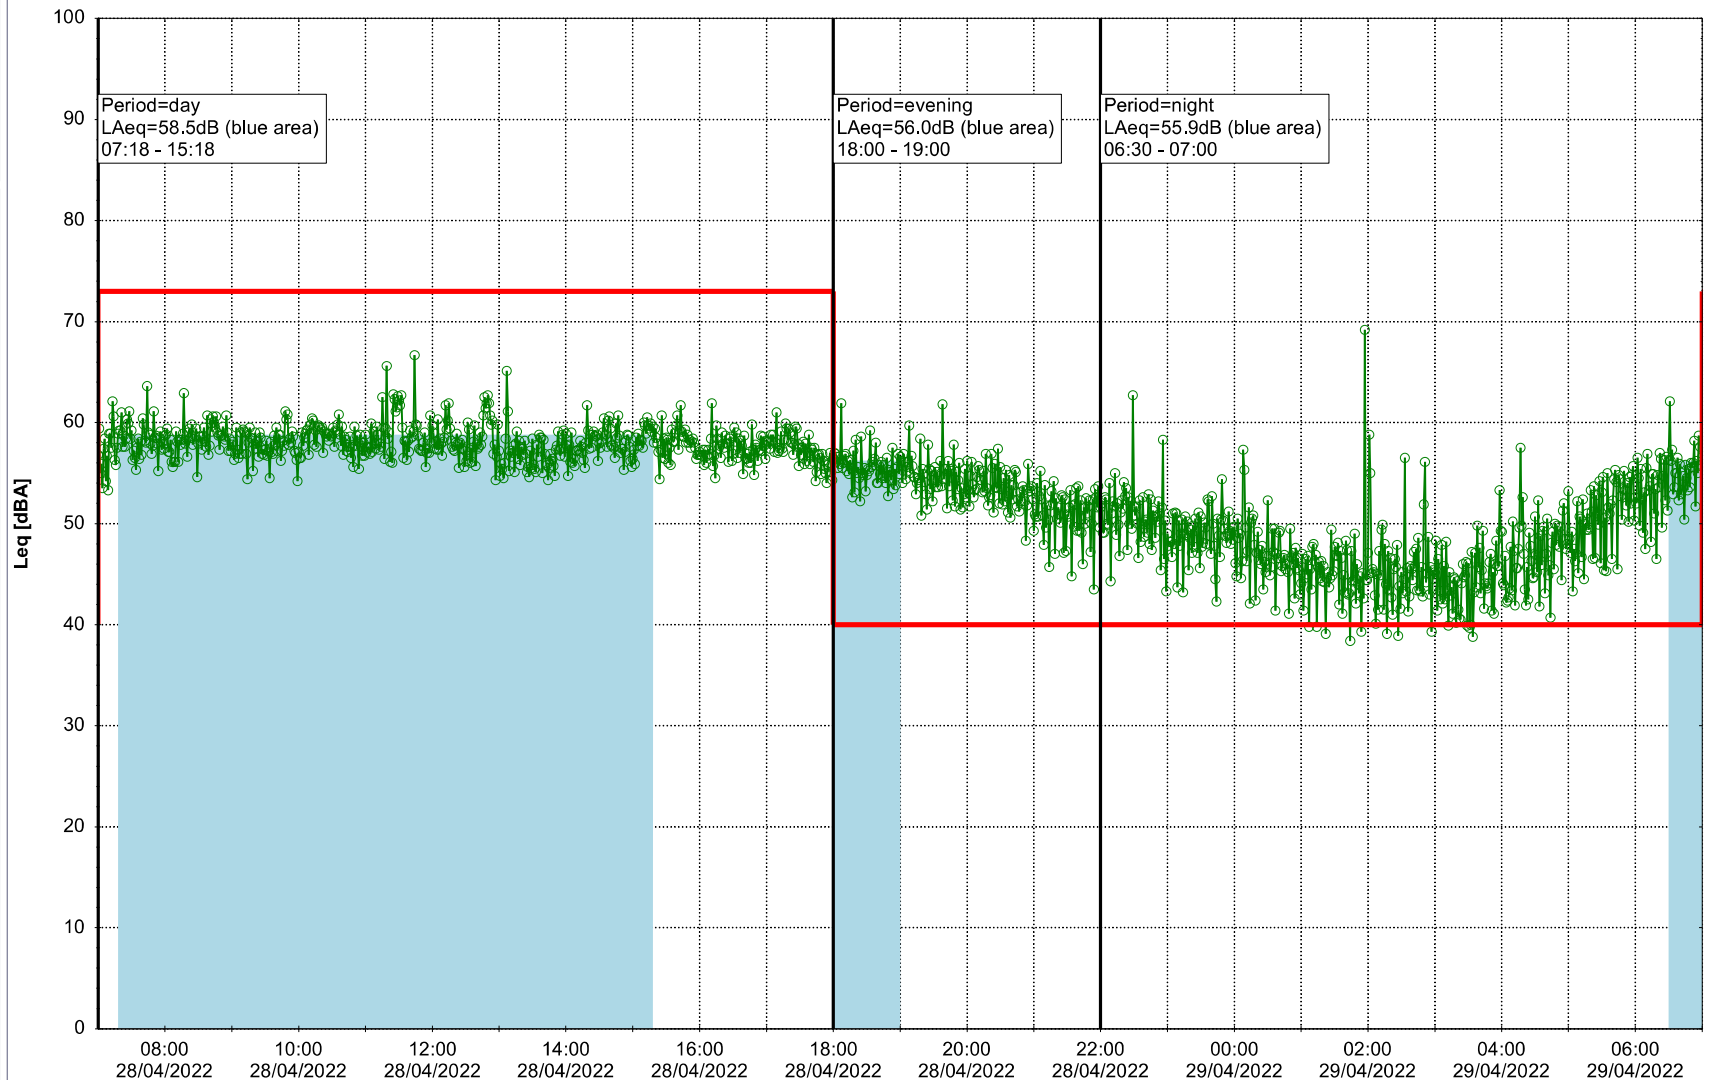

Noise Time Related Diagram

28/04/2022
29/04/2022

○ ○ ○ ○ HOL_NS01