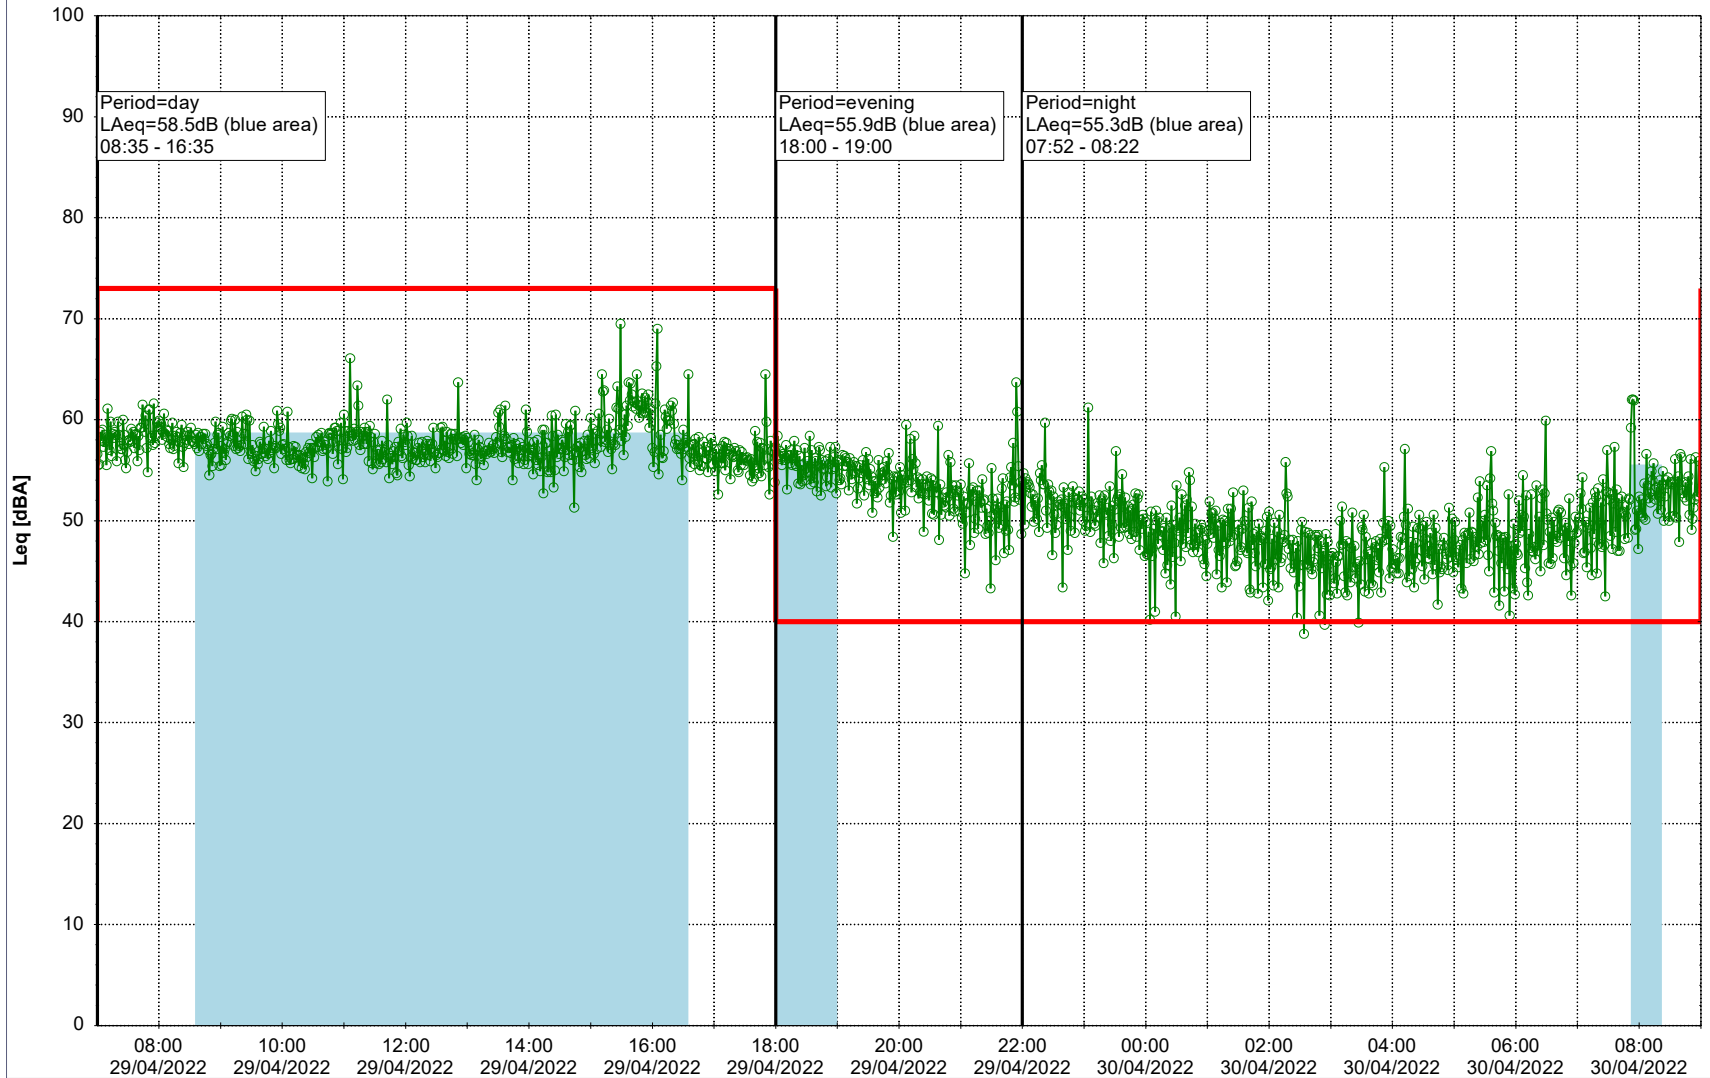

Noise Time Related Diagram

29/04/2022
30/04/2022

○○○ HOL_NS01