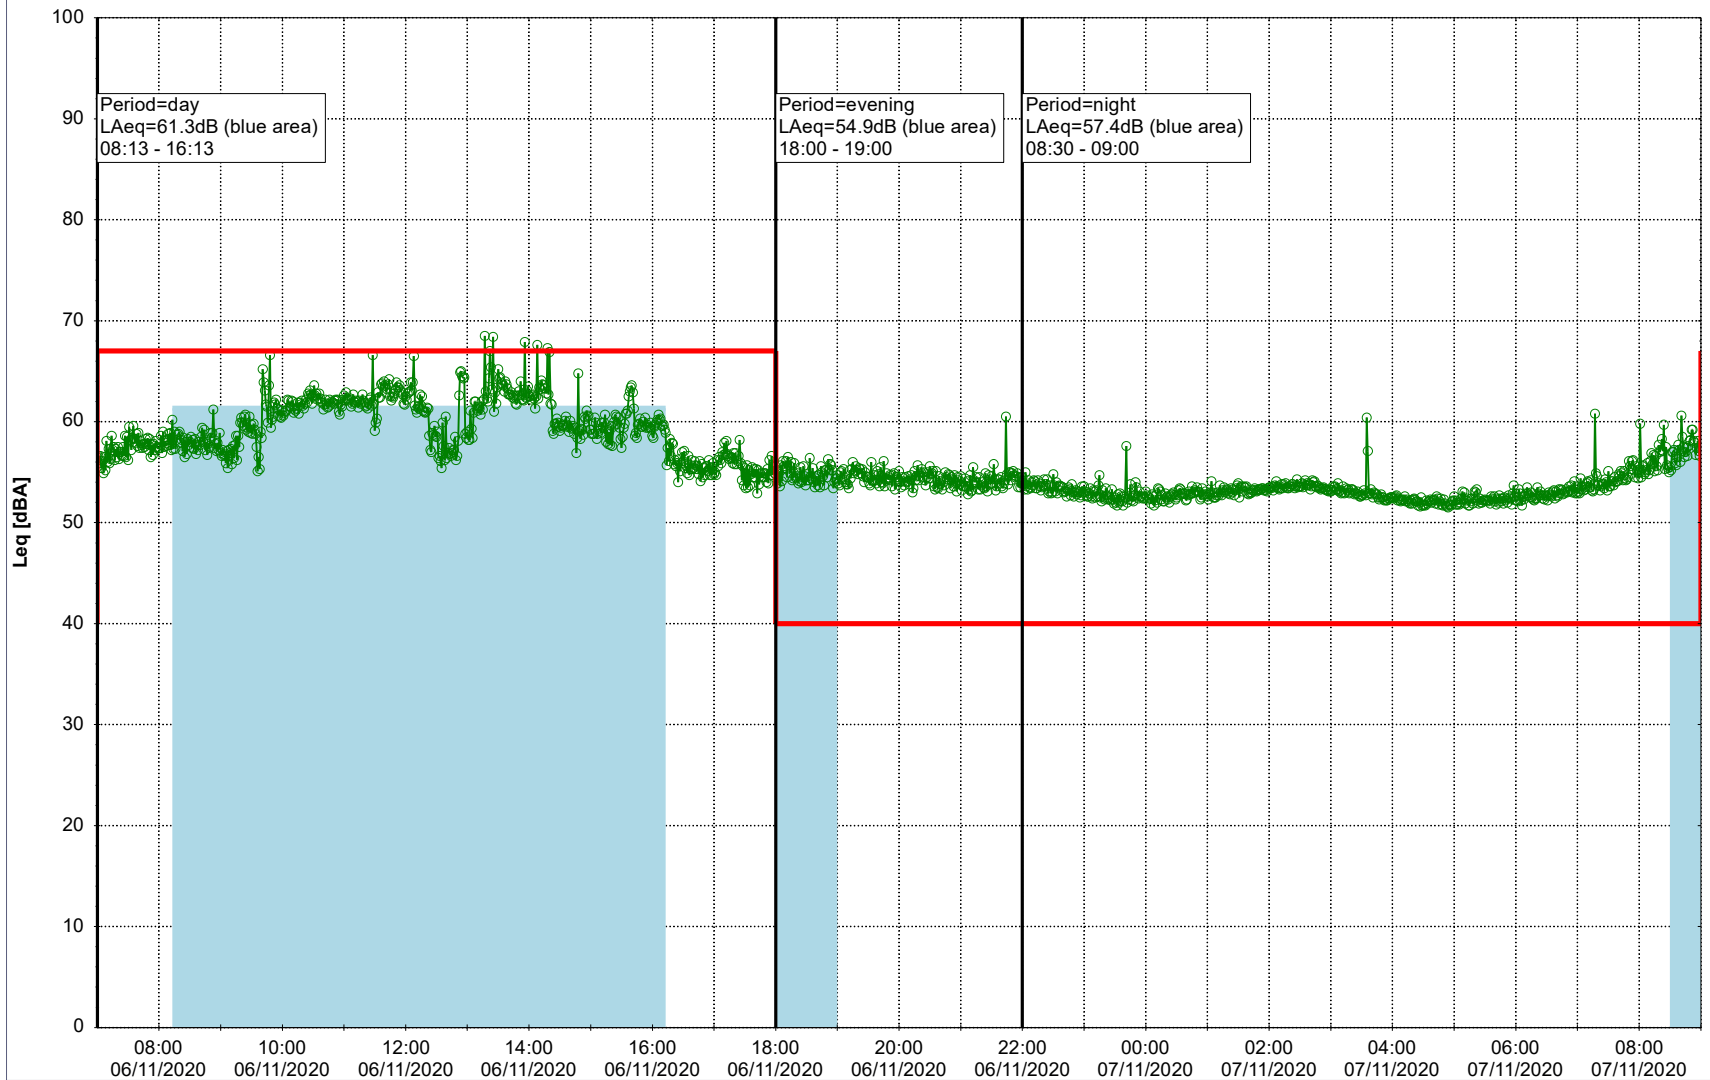

Plan View

Remarks

...

Noise Time Related Diagram

05/11/2020
06/11/2020

○○○○ SLU_NS01

Project: Kronos Sydhavnen
Construction: Sluseholmen
Location: N-V

Plan View

0 5 10 15 20 [m]

Remarks

...

Noise Time Related Diagram

06/11/2020
07/11/2020

○○○○ SLU_NS01

Project: Kronos Sydhavnen
Construction: Sluseholmen
Location: N-V

Plan View

0 5 10 15 20 [m]

Remarks

...

Noise Time Related Diagram

07/11/2020
08/11/2020

○○○○ SLU_NS01

Project: Kronos Sydhavnen
Construction: Sluseholmen
Location: N-V

Plan View