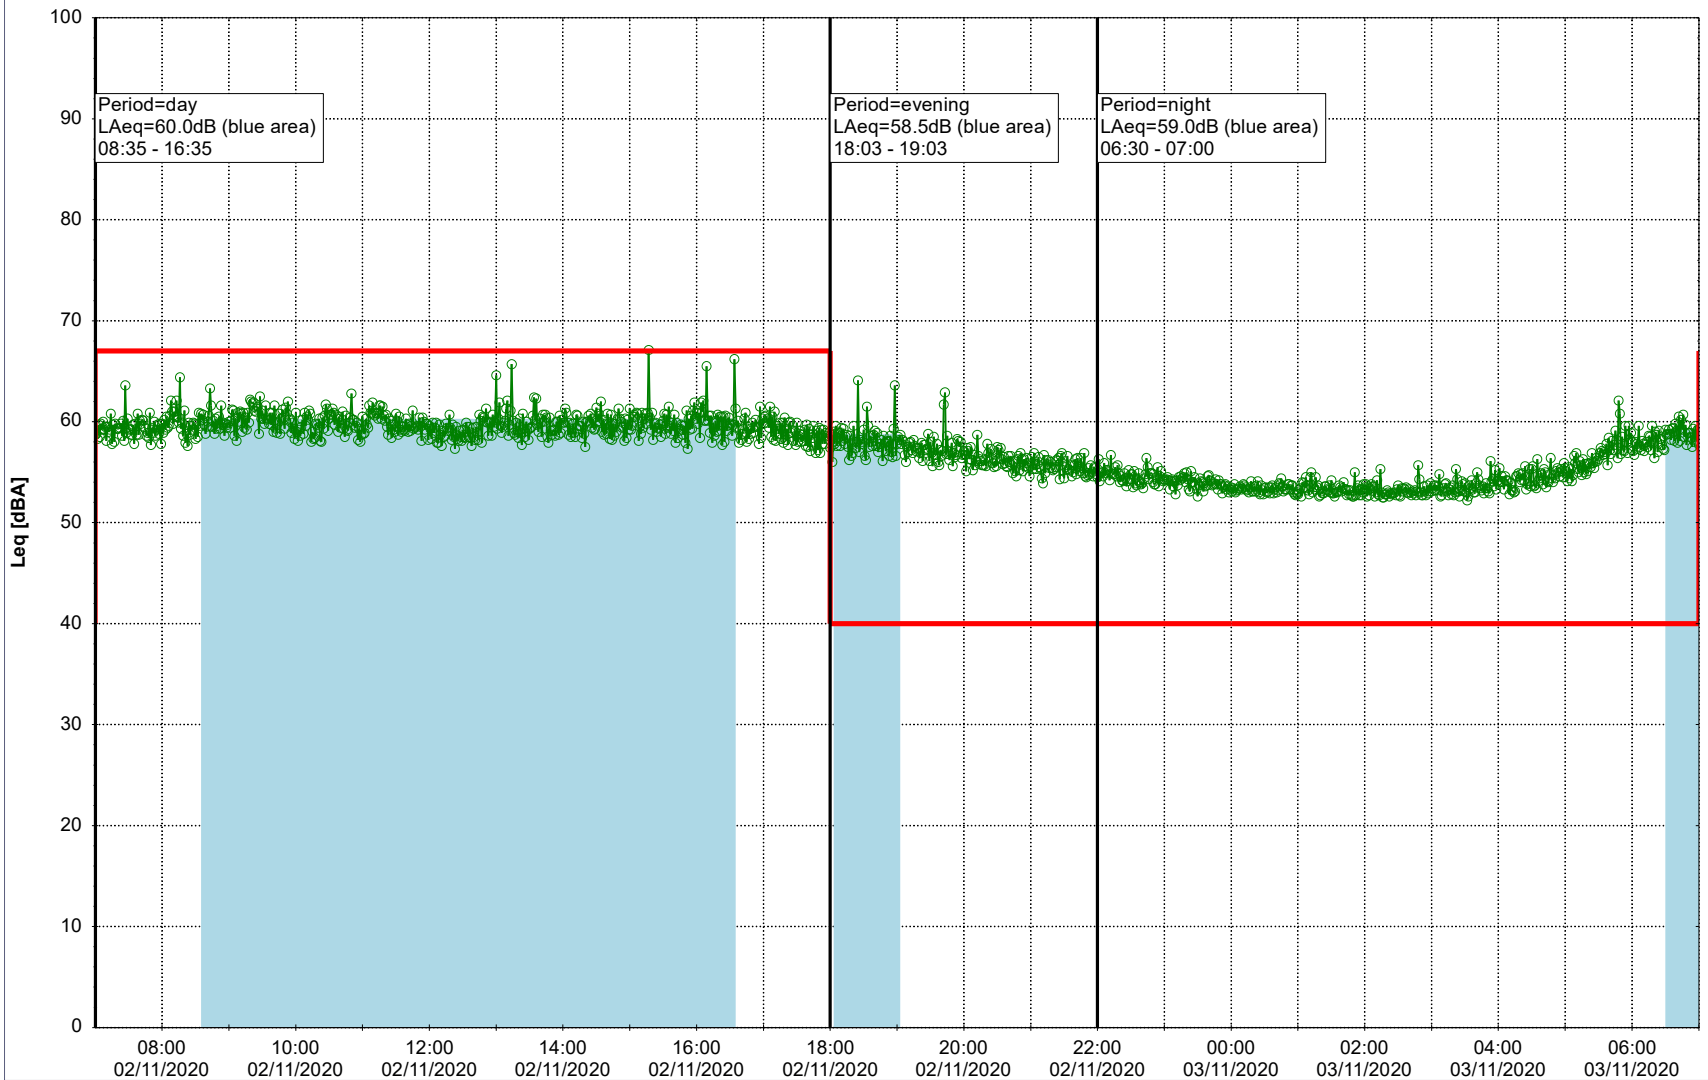

Project: Kronos Sydhavnen
Construction: Sluseholmen
Location: N-V

Plan View

0 5 10 15 20 [m]

Remarks

...

Noise Time Related Diagram

02/11/2020
03/11/2020

○○○○ SLU_NS01

Project: Kronos Sydhavnen
Construction: Sluseholmen
Location: N-V

Plan View

0 5 10 15 20 [m]

Remarks

...

Noise Time Related Diagram

03/11/2020
04/11/2020

○○○○ SLU_NS01

Project: Kronos Sydhavnen
Construction: Sluseholmen
Location: N-V

Plan View

Remarks

...

Noise Time Related Diagram

04/11/2020
05/11/2020

○○○○ SLU_NS01

Project: Kronos Sydhavnen
Construction: Sluseholmen
Location: N-V

0 5 10 15 20 [m]

Remarks

...

Noise Time Related Diagram

07/11/2020
08/11/2020

○○○○ SLU_NS01

Project: Kronos Sydhavnen
Construction: Sluseholmen
Location: N-V

Plan View