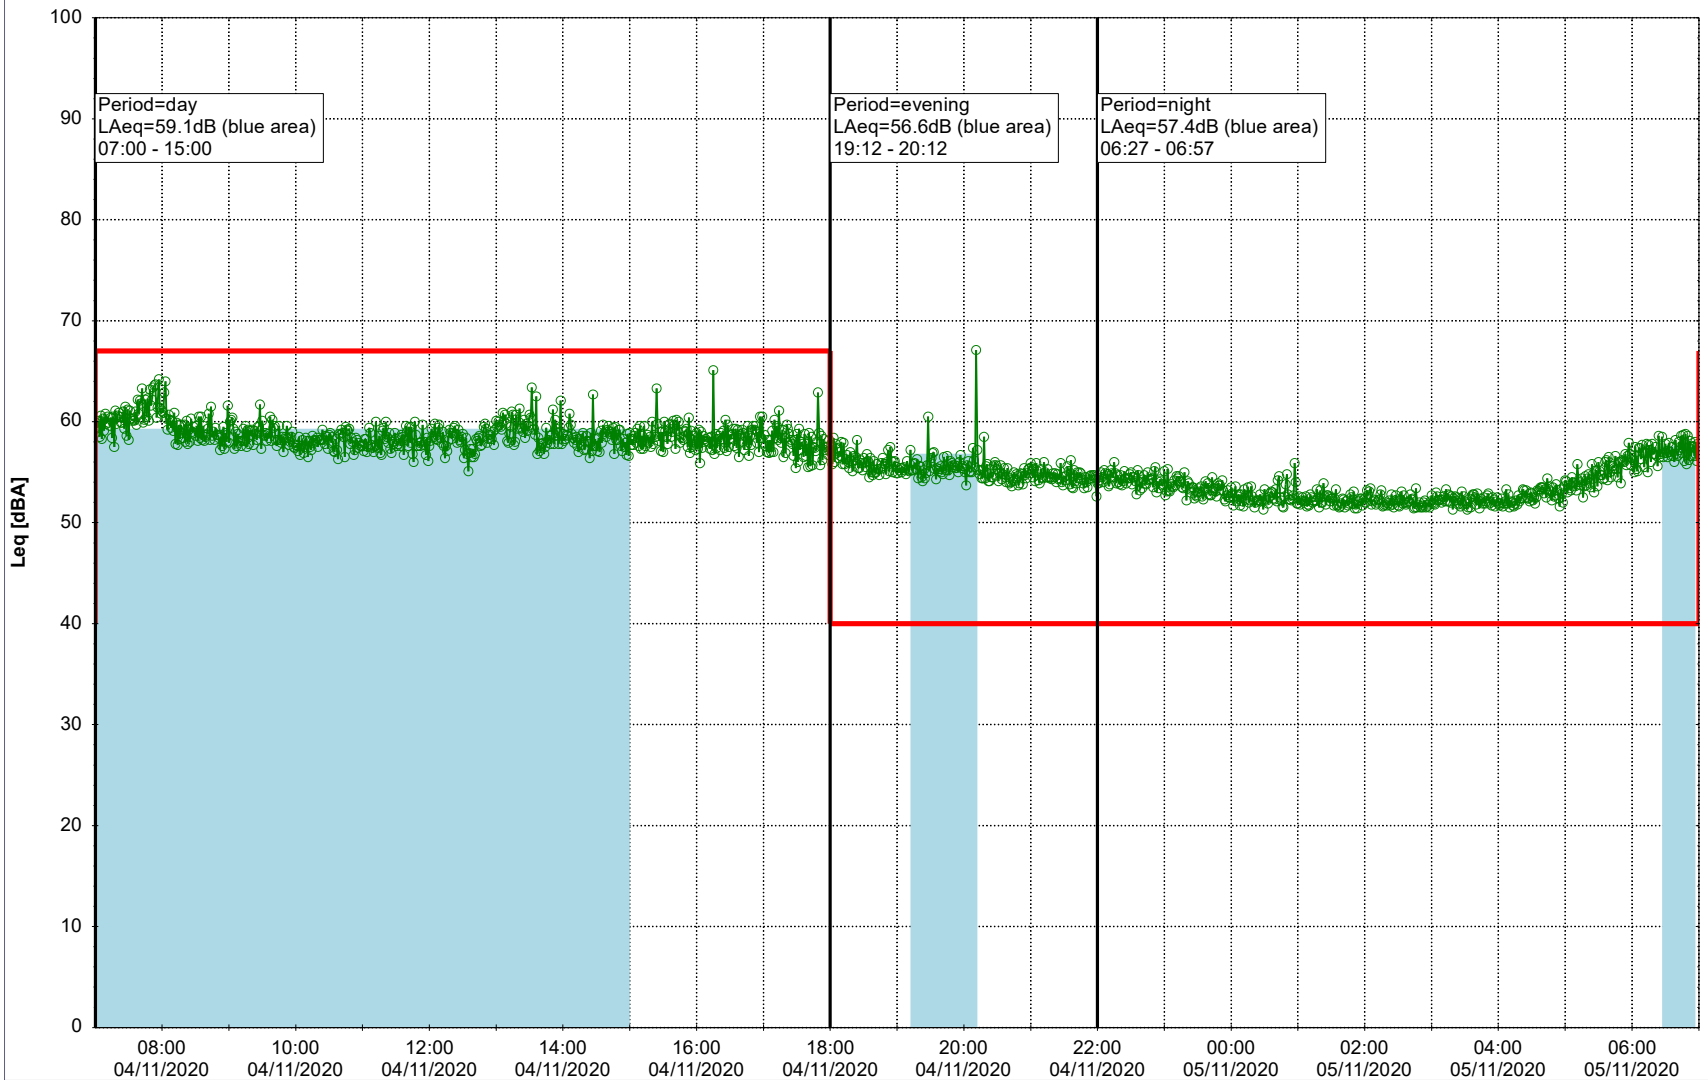

Project: Kronos Sydhavnen
Construction: Sluseholmen
Location: N-V

Plan View

Remarks

...

Noise Time Related Diagram

04/11/2020
05/11/2020

○○○○ SLU_NS01

Project: Kronos Sydhavnen
Construction: Sluseholmen
Location: N-V

Plan View

Remarks

...

Noise Time Related Diagram

05/11/2020
06/11/2020

○○○○ SLU_NS01

Project: Kronos Sydhavnen
Construction: Sluseholmen
Location: N-V

Plan View

0 5 10 15 20 [m]

Remarks

...

Noise Time Related Diagram

06/11/2020
07/11/2020

○○○○ SLU_NS01

Project: Kronos Sydhavnen
Construction: Sluseholmen
Location: N-V

Plan View

0 5 10 15 20 [m]

Remarks

...

Noise Time Related Diagram

07/11/2020
08/11/2020

○○○○ SLU_NS01

Project: Kronos Sydhavnen
Construction: Sluseholmen
Location: N-V

Plan View