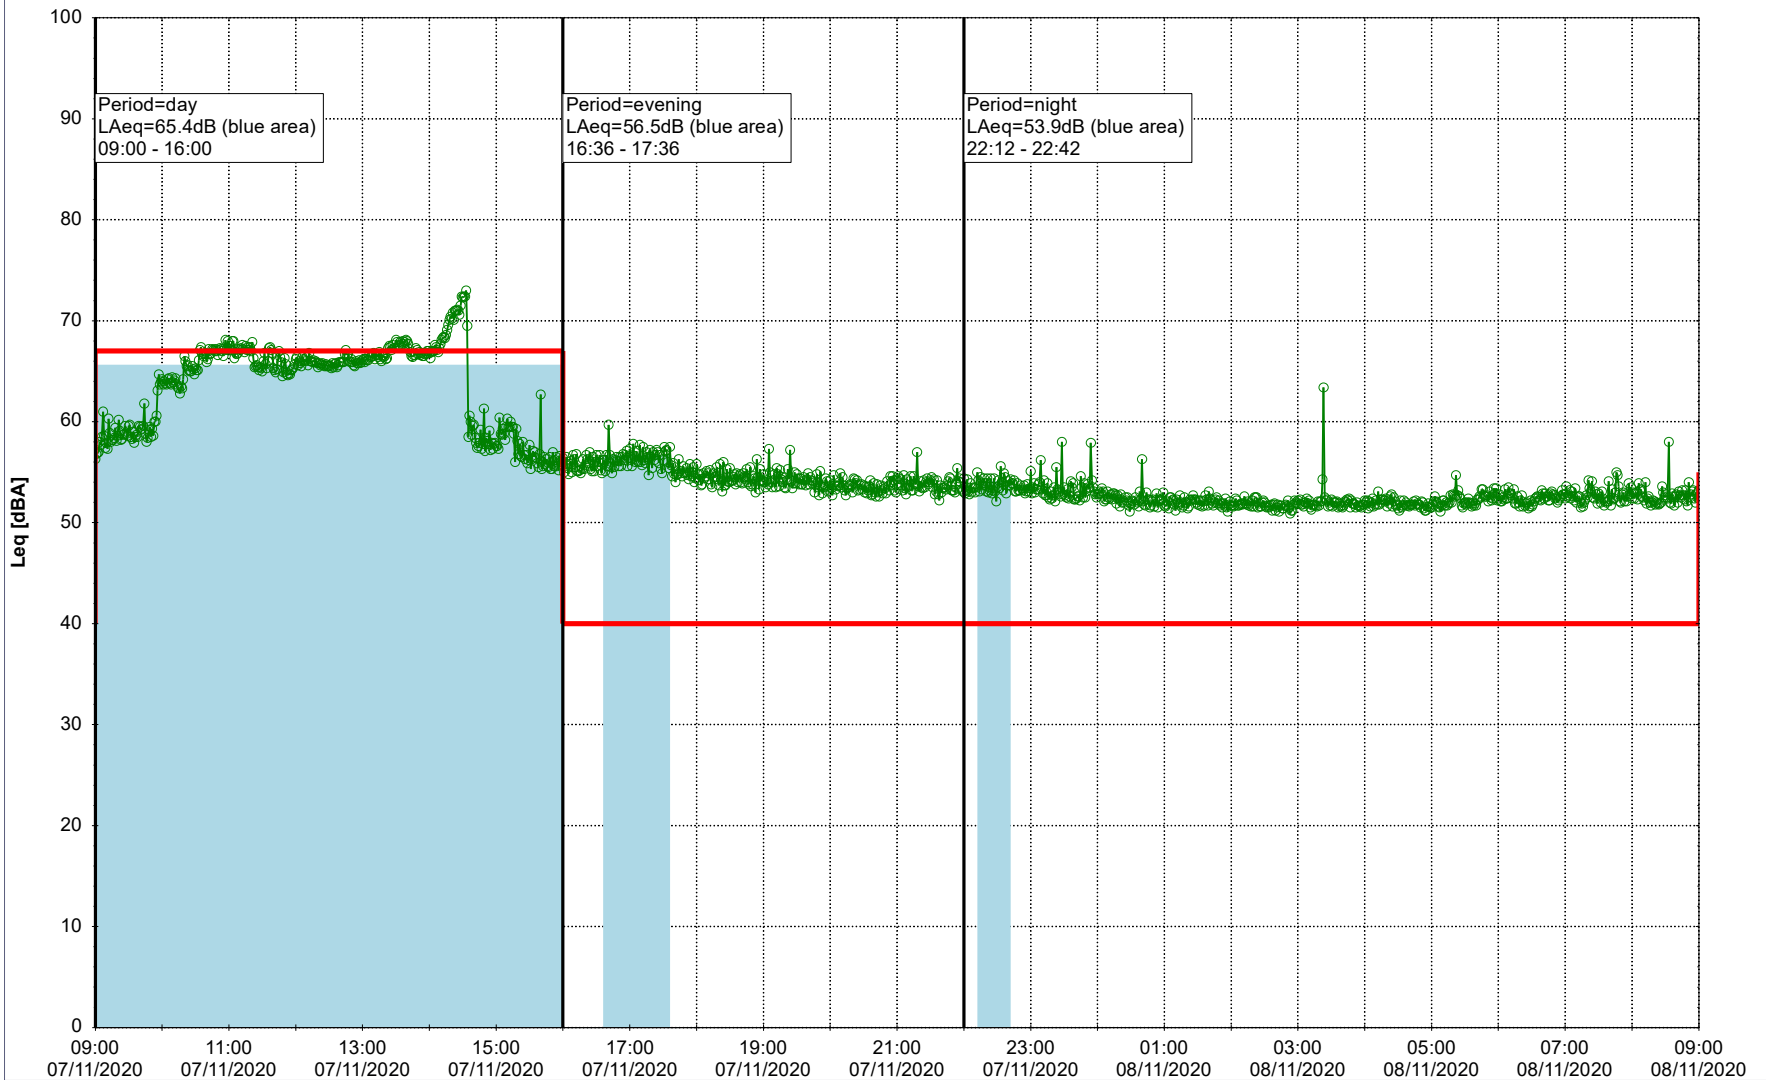

0 5 10 15 20 [m]

Remarks

...

Noise Time Related Diagram

06/11/2020
07/11/2020

○○○○ SLU_NS01

Project: Kronos Sydhavnen
Construction: Sluseholmen
Location: N-V

Plan View

0 5 10 15 20 [m]

Remarks

...

Noise Time Related Diagram

07/11/2020
08/11/2020

○○○○ SLU_NS01

Project: Kronos Sydhavnen
Construction: Sluseholmen
Location: N-V

Plan View

Remarks

...

Noise Time Related Diagram

08/11/2020
09/11/2020

○○○○ SLU_NS01