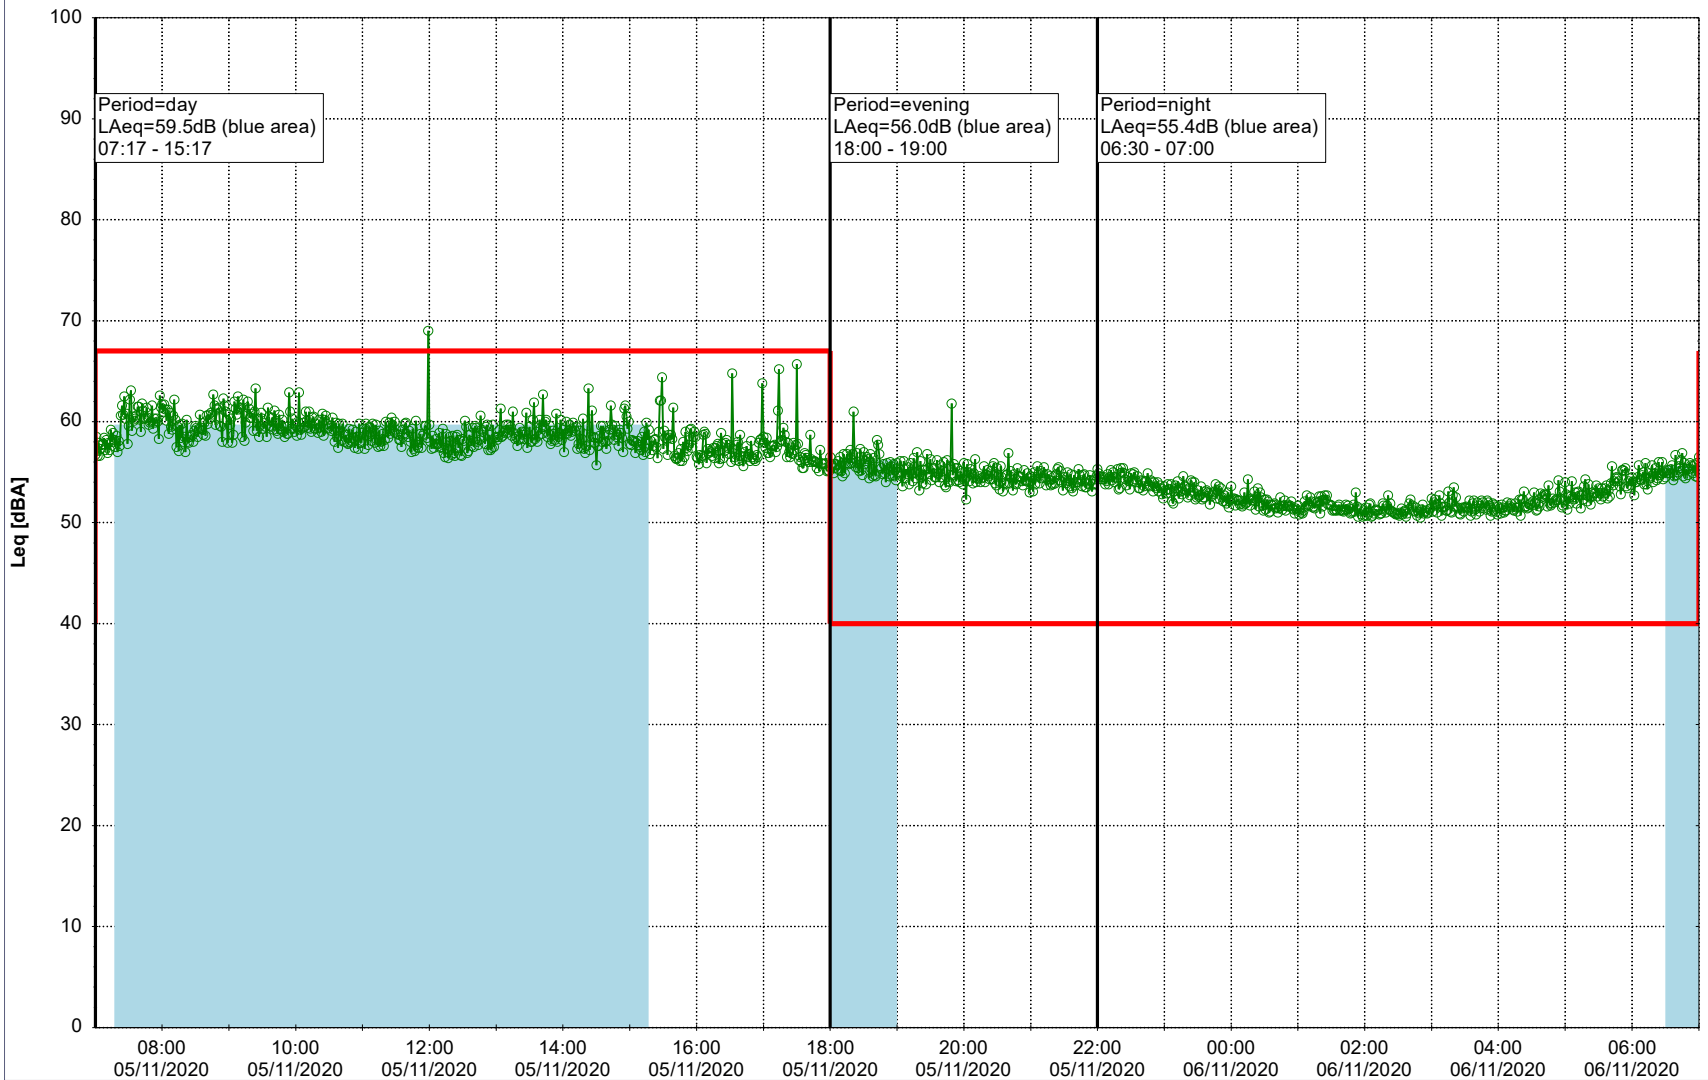

Plan View

Remarks

...

Noise Time Related Diagram

05/11/2020
06/11/2020

○○○○ SLU_NS01

Project: Kronos Sydhavnen
Construction: Sluseholmen
Location: N-V

Plan View

0 5 10 15 20 [m]

Remarks

...

Noise Time Related Diagram

06/11/2020
07/11/2020

○○○○ SLU_NS01

Project: Kronos Sydhavnen
Construction: Sluseholmen
Location: N-V

Plan View

0 5 10 15 20 [m]

Remarks

...

Noise Time Related Diagram

07/11/2020
08/11/2020

○○○○ SLU_NS01

Project: Kronos Sydhavnen
Construction: Sluseholmen
Location: N-V

Plan View