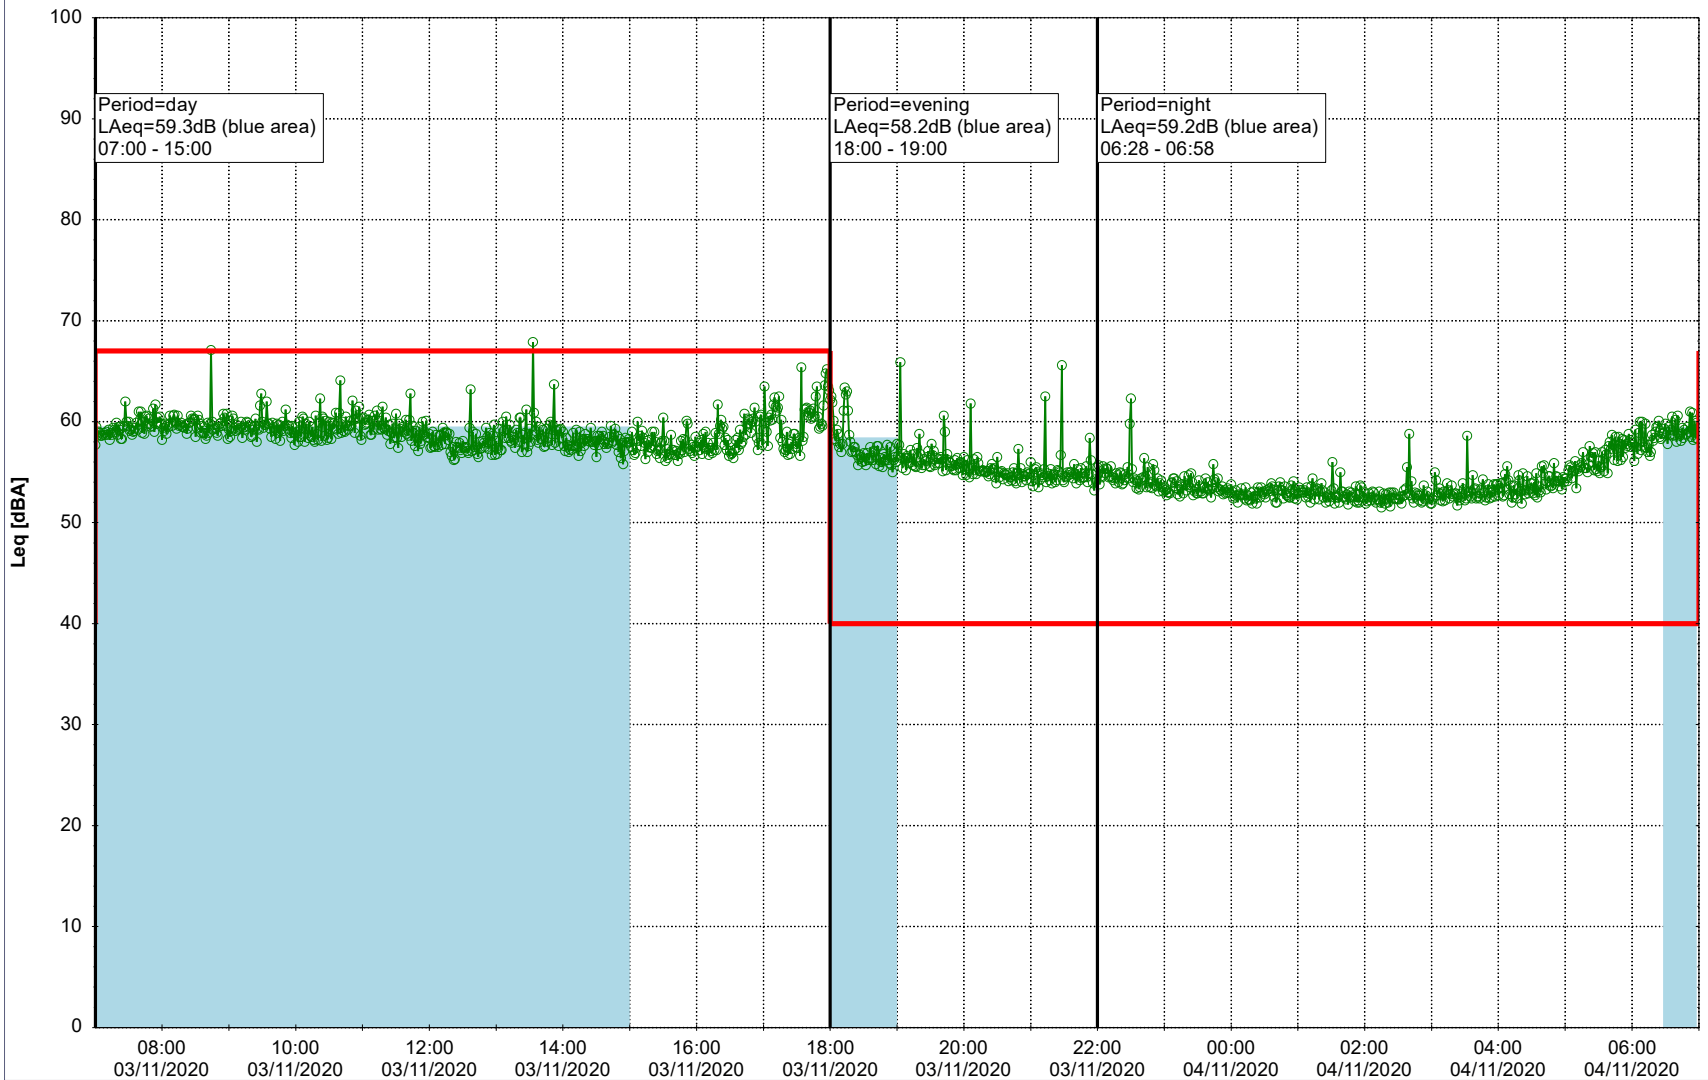

Project: Kronos Sydhavnen
Construction: Sluseholmen
Location: N-V

Plan View

0 5 10 15 20 [m]

Remarks

...

Noise Time Related Diagram

03/11/2020
04/11/2020

○○○○ SLU_NS01

Project: Kronos Sydhavnen
Construction: Sluseholmen
Location: N-V

Plan View

Remarks

...

Noise Time Related Diagram

04/11/2020
05/11/2020

○○○○ SLU_NS01

Project: Kronos Sydhavnen
Construction: Sluseholmen
Location: N-V

Plan View

Remarks

...

Noise Time Related Diagram

05/11/2020
06/11/2020

○○○○ SLU_NS01

Project: Kronos Sydhavnen
Construction: Sluseholmen
Location: N-V

Plan View

0 5 10 15 20 [m]

Remarks

...

Noise Time Related Diagram

07/11/2020
08/11/2020

○○○○ SLU_NS01

Project: Kronos Sydhavnen
Construction: Sluseholmen
Location: N-V

Plan View