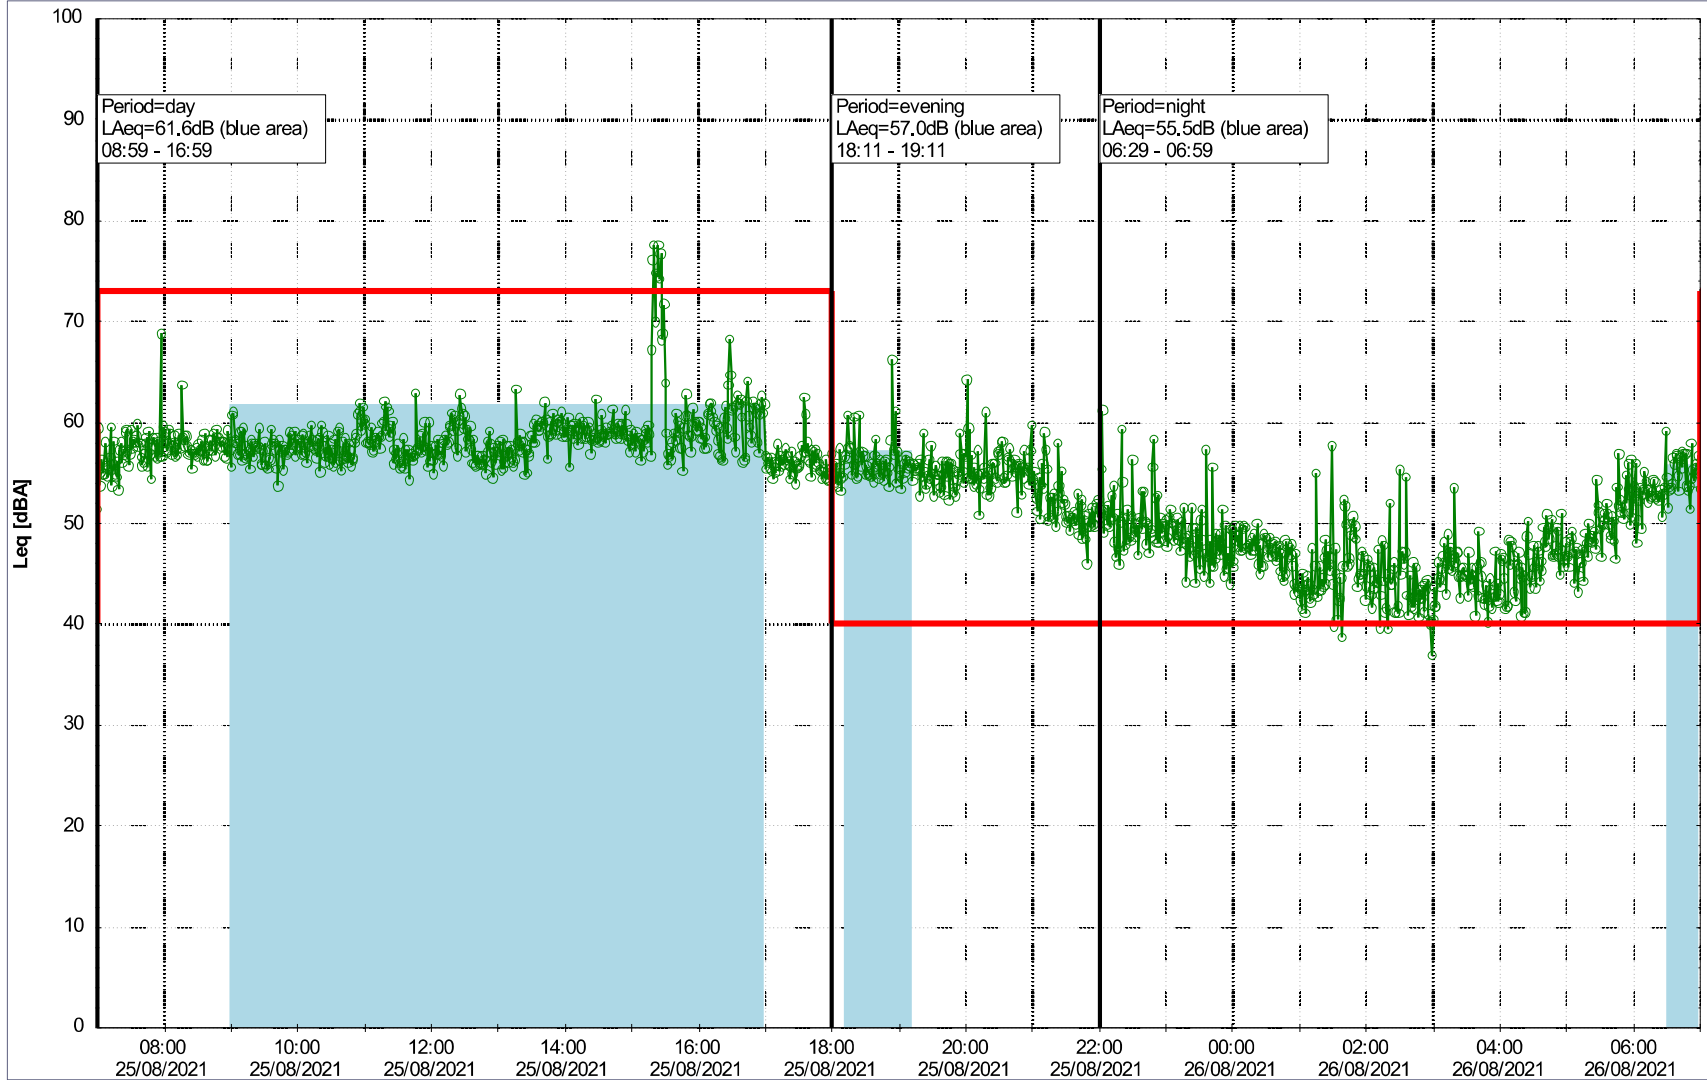

Plan View

Remarks

...

Noise Time Related Diagram

○○○○ HOL_NS01

Project: Kronos Sydhavnen
Construction: Havneholmen
Location: N-V

Plan View

Remarks

...

Noise Time Related Diagram

26/08/2021
27/08/2021

o o o o HOL_NS01

Project: Kronos Sydhavnen
Construction: Havneholmen
Location: N-V

Plan View

Remarks

...

Noise Time Related Diagram

27/08/2021
28/08/2021

○○○○ HOL_NS01

Project: Kronos Sydhavnen
Construction: Havneholmen
Location: N-V

Plan View

Remarks

Noise Time Related Diagram

28/08/2021
29/08/2021

o o o o HOL_NS01

Project: Kronos Sydhavnen
Construction: Havneholmen
Location: N-V

Plan View

Remarks

...

Noise Time Related Diagram

29/08/2021
30/08/2021

○○○○ HOL_NS01