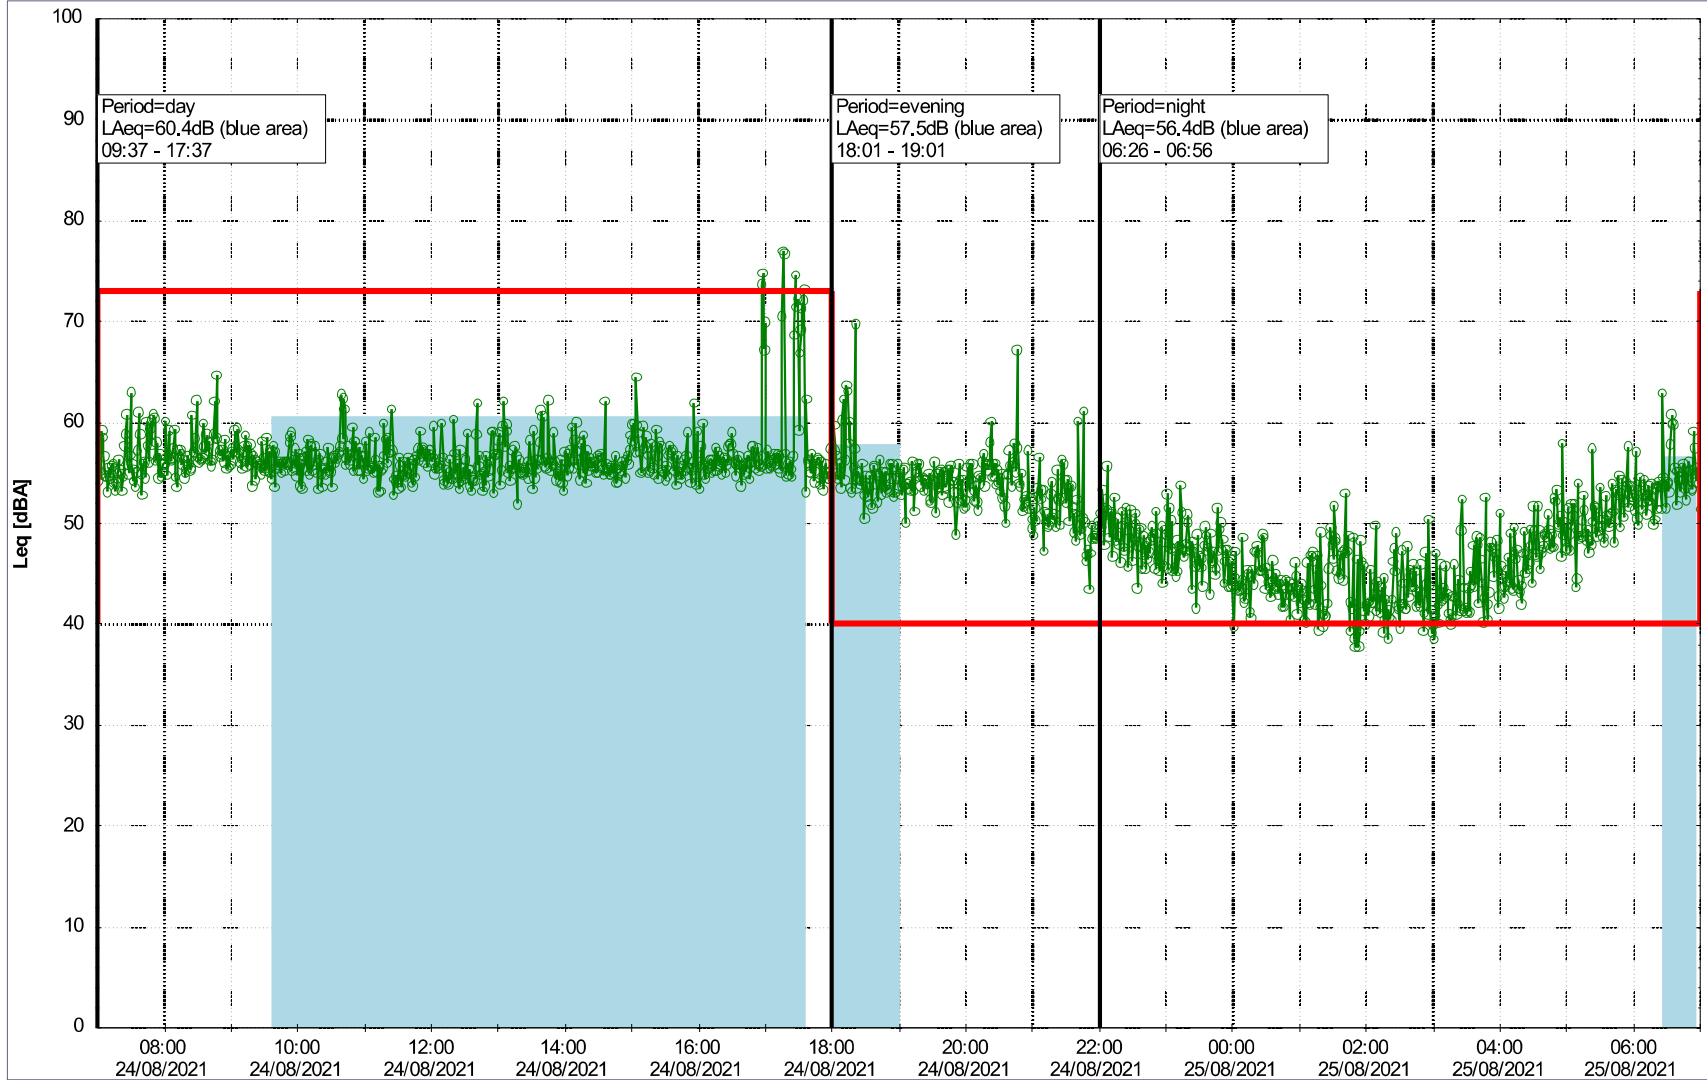

Plan View

Remarks

...

Noise Time Related Diagram

24/08/2021
25/08/2021

○○○○ HOL_NS01

Project: Kronos Sydhavnen
Construction: Havneholmen
Location: N-V

25/08/2021
26/08/2021

Plan View

Remarks

...

Noise Time Related Diagram

○○○○ HOL_NS01

Project: Kronos Sydhavnen
Construction: Havneholmen
Location: N-V

Plan View

Remarks

Noise Time Related Diagram

27/08/2021
28/08/2021

○○○○ HOL_NS01

Project: Kronos Sydhavnen
Construction: Havneholmen
Location: N-V

Plan View

Remarks

Noise Time Related Diagram

28/08/2021
29/08/2021

o o o o HOL_NS01

Project: Kronos Sydhavnen
Construction: Havneholmen
Location: N-V

Plan View

Remarks

...

Noise Time Related Diagram

29/08/2021
30/08/2021

○○○○ HOL_NS01