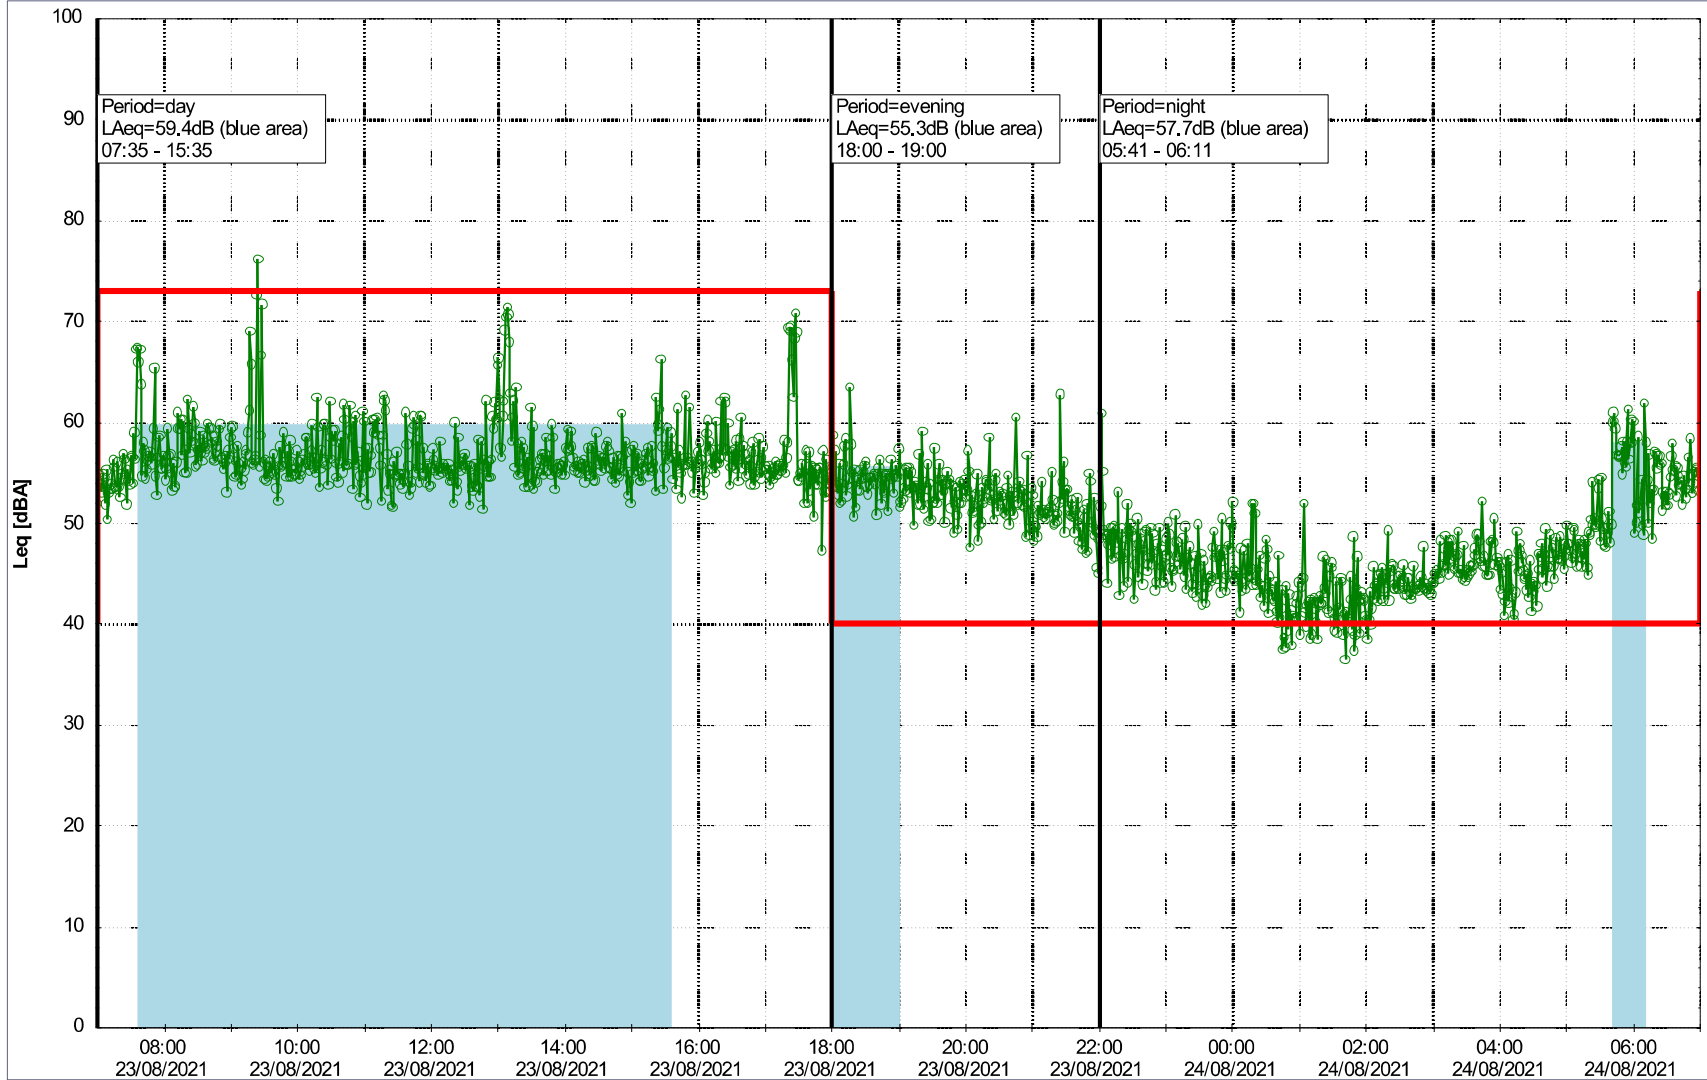

Project: Kronos Sydhavnen
Construction: Havneholmen
Location: N-V

Plan View

Remarks

...

Noise Time Related Diagram

23/08/2021
24/08/2021

○○○○ HOL_NS01

Project: Kronos Sydhavnen
Construction: Havneholmen
Location: N-V

Plan View

Remarks

...

Noise Time Related Diagram

24/08/2021
25/08/2021

○○○○ HOL_NS01

Project: Kronos Sydhavnen
Construction: Havneholmen
Location: N-V

25/08/2021
26/08/2021

Plan View

Remarks

...

Noise Time Related Diagram

○○○○ HOL_NS01

Project: Kronos Sydhavnen
Construction: Havneholmen
Location: N-V

Plan View

Remarks

Noise Time Related Diagram

27/08/2021
28/08/2021

○○○○ HOL_NS01

Project: Kronos Sydhavnen
Construction: Havneholmen
Location: N-V

Plan View

Remarks

Noise Time Related Diagram

28/08/2021
29/08/2021