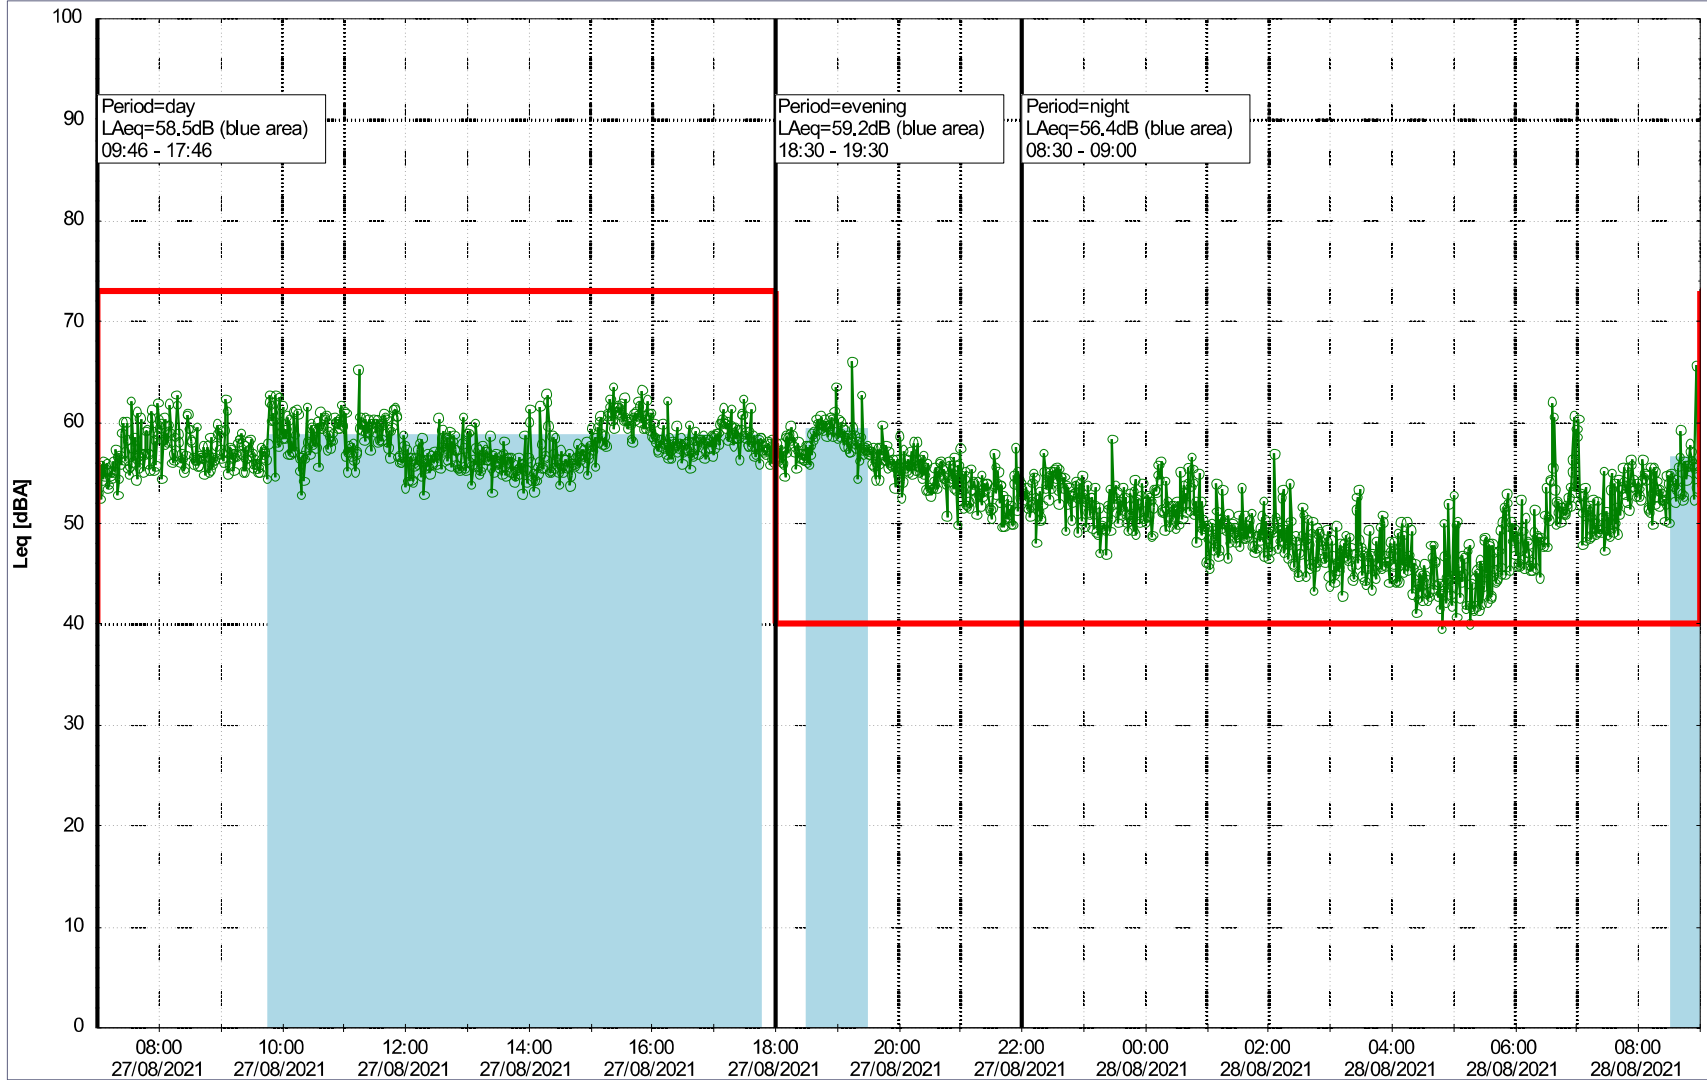

Plan View

Remarks

...

Noise Time Related Diagram

○○○○ HOL_NS01

Project: Kronos Sydhavnen
Construction: Havneholmen
Location: N-V

Plan View

Remarks

...

Noise Time Related Diagram

26/08/2021
27/08/2021

o o o o HOL_NS01

Project: Kronos Sydhavnen
Construction: Havneholmen
Location: N-V

Plan View

Remarks

...

Noise Time Related Diagram

27/08/2021
28/08/2021

○○○○ HOL_NS01

Project: Kronos Sydhavnen
Construction: Havneholmen
Location: N-V

Plan View

Remarks

Noise Time Related Diagram

28/08/2021
29/08/2021

o o o o HOL_NS01

Project: Kronos Sydhavnen
Construction: Havneholmen
Location: N-V

Plan View

Remarks

...

Noise Time Related Diagram

29/08/2021
30/08/2021

○○○○ HOL_NS01