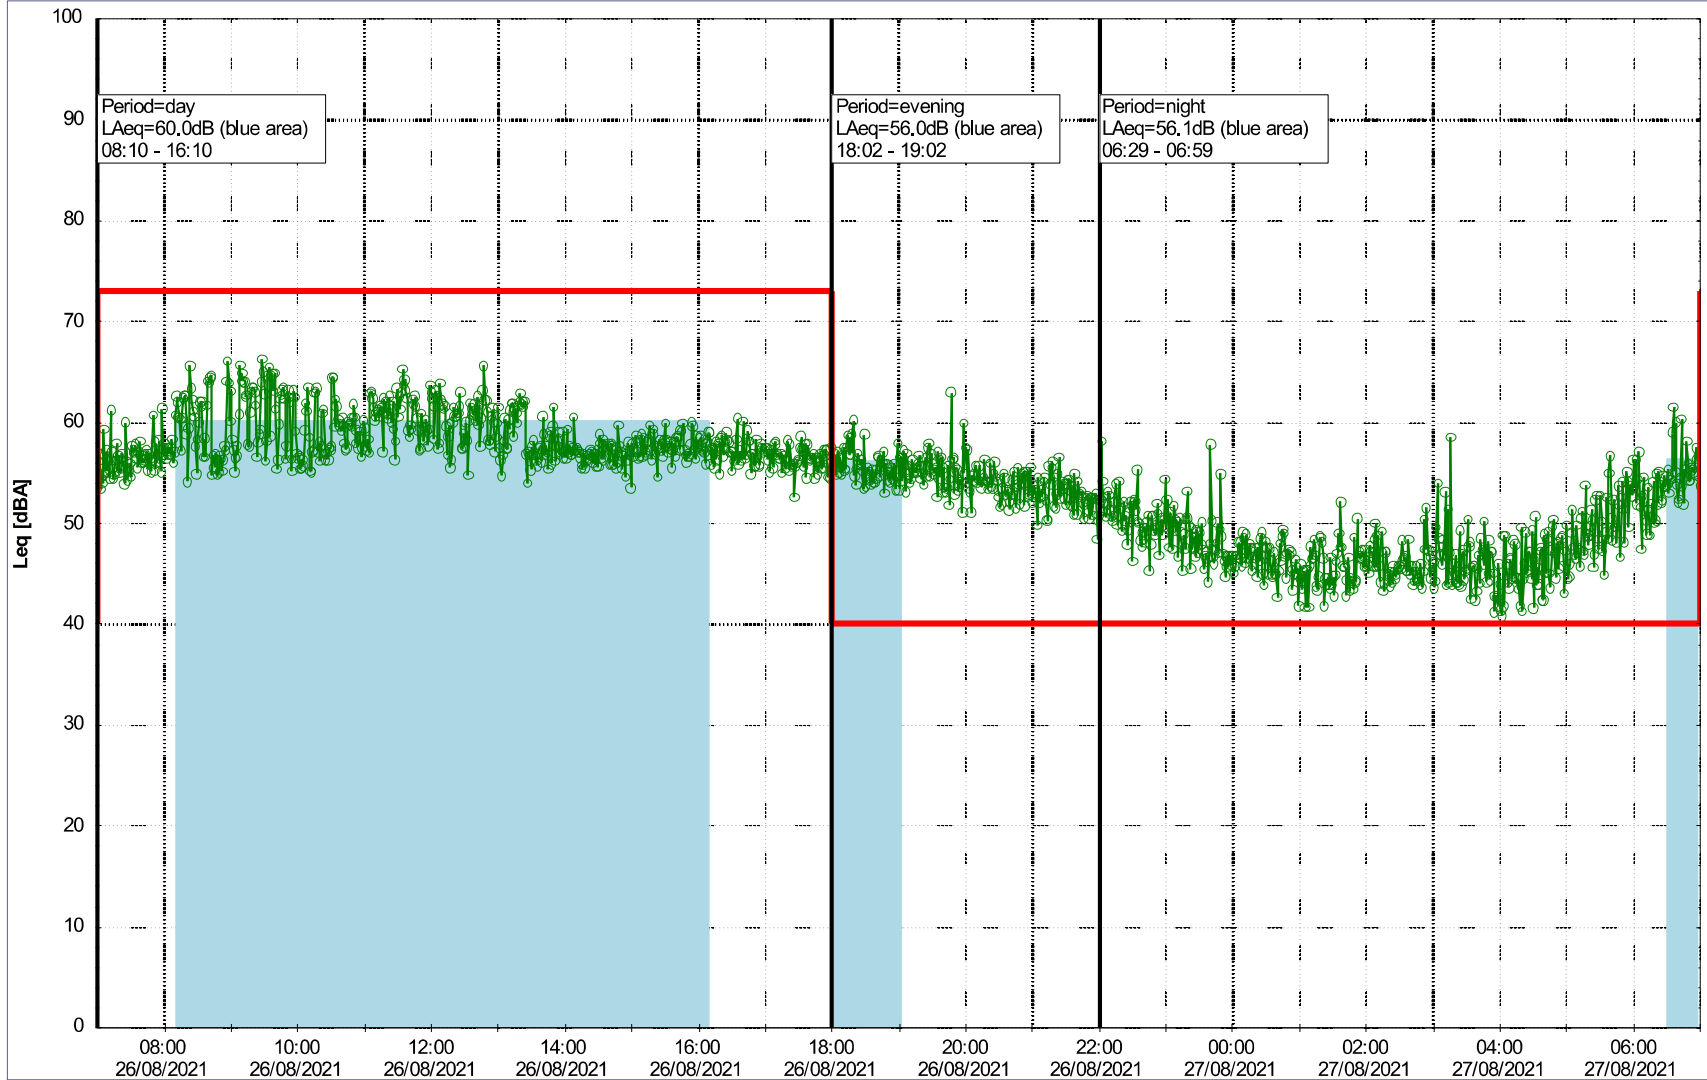

Plan View

Remarks

...

Noise Time Related Diagram

○○○○ HOL_NS01

Project: Kronos Sydhavnen
Construction: Havneholmen
Location: N-V

Plan View

Remarks

...

Noise Time Related Diagram

26/08/2021
27/08/2021

o o o o HOL_NS01

Project: Kronos Sydhavnen
Construction: Havneholmen
Location: N-V

Plan View

Remarks

...

Noise Time Related Diagram

27/08/2021
28/08/2021

○○○○ HOL_NS01

Project: Kronos Sydhavnen
Construction: Havneholmen
Location: N-V

Plan View

Remarks

Noise Time Related Diagram

28/08/2021
29/08/2021

o o o o HOL_NS01

Project: Kronos Sydhavnen
Construction: Havneholmen
Location: N-V

Plan View

Remarks

...

Noise Time Related Diagram

29/08/2021
30/08/2021

○○○○ HOL_NS01