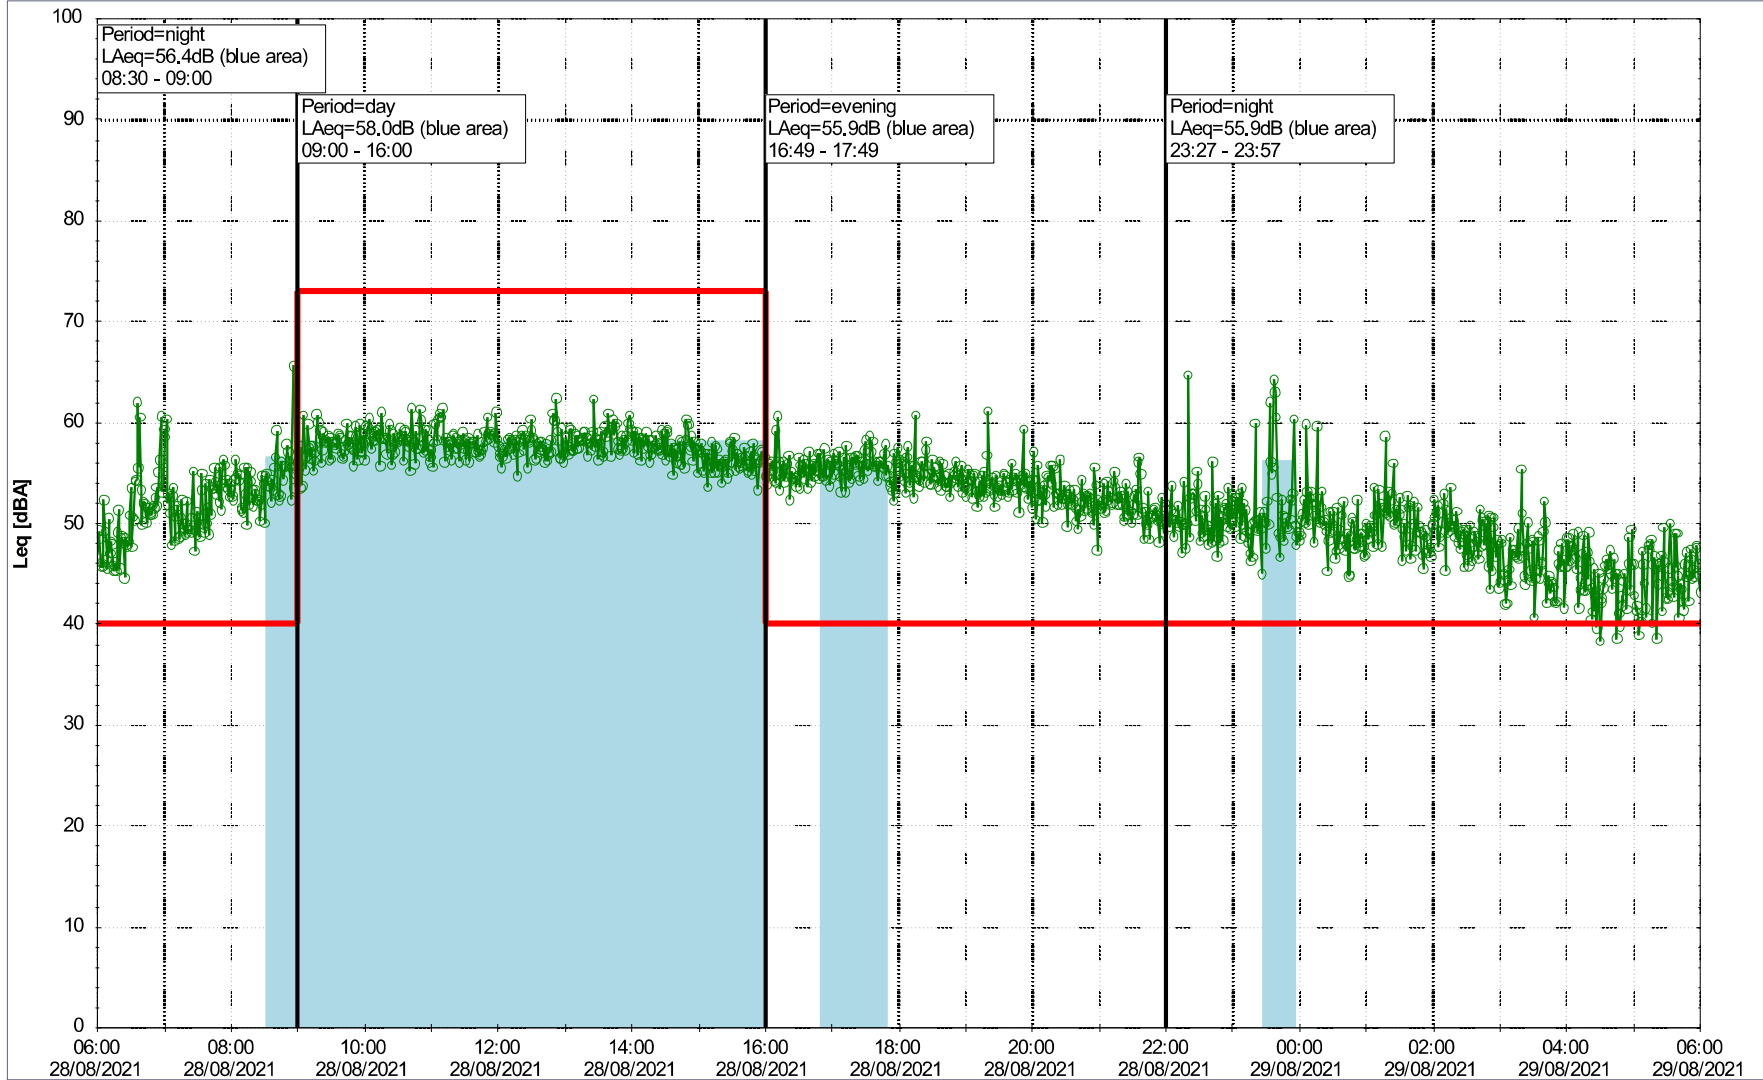

Noise Time Related Diagram

27/08/2021
28/08/2021

○○○○ HOL_NS01

Project: Kronos Sydhavnen
Construction: Havneholmen
Location: N-V

Plan View

Remarks

Noise Time Related Diagram

28/08/2021
29/08/2021

o o o o HOL_NS01

Project: Kronos Sydhavnen
Construction: Havneholmen
Location: N-V

Plan View

Remarks

...

Noise Time Related Diagram

29/08/2021
30/08/2021

○○○○ HOL_NS01